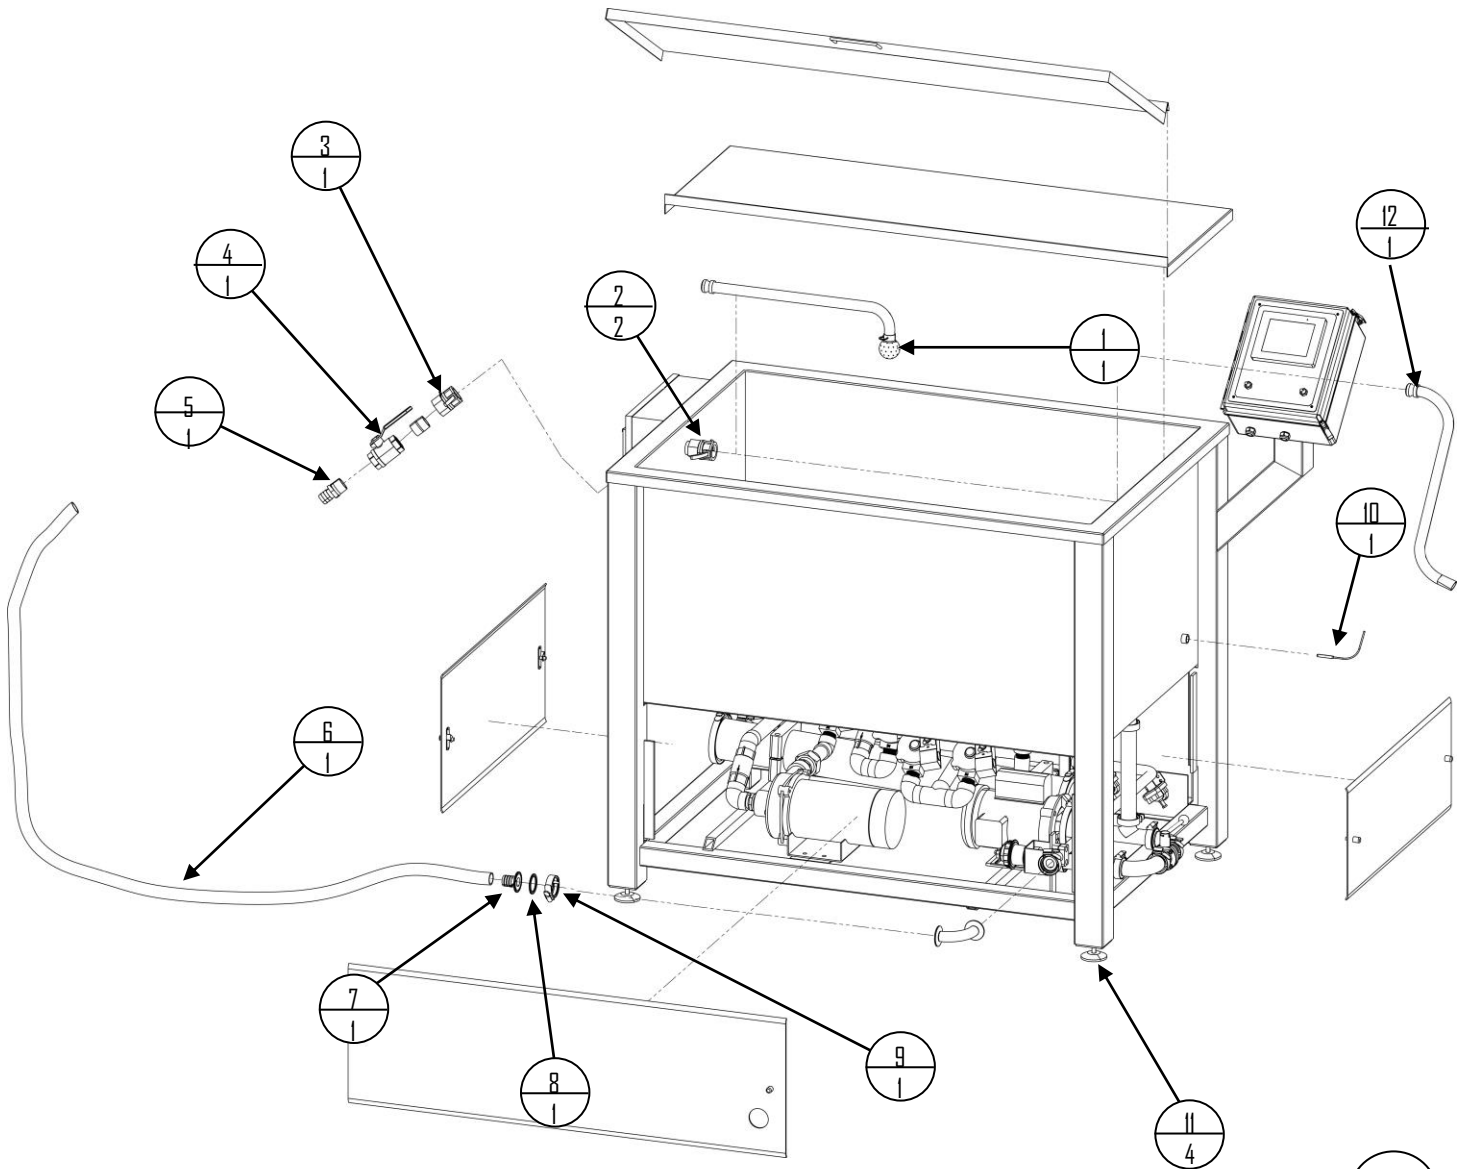

Calf Milk **Pasteurizer**

Part Manual

by

WESTWAARD

Model:

**120, 150, 200 & 250 Gallon Pasteurizers
(WP120G, WP150G, WP200G, WP250G)**

Tank Components

Item #	Part #	Description	# Quantity
1	C299	Sprayball Only	1
2	D455	1" S/S Female Cam X FPT	1
3	S276	1" X CL Galv Nipple	1
4	Q895	1" SS THR Ball Valve	1
5	V726	1" NPT X Hose Barb, SS	1
6	F880	1" PVC clear Suction Hose	1
7	D793	1" Tri-clamp X Hose Barb Fitting	1
8	D294	1- 1/2" Tri-clamp Rubber Gasket	1
9	A802	1-1/2" SS V Insert Clamp	1
10	B399	RTD Sensor	1
11	B602	Westwaard Leveling Leg #38	4
12	Z475	Pasteurizer Agi-Wand	1

Motor Parts

Item #	Part #	Description	# Quantity
1	C748	1 HP, 3450 RPM, 1 PH, 56J, 3524I, TEFC, MI3A MOD	
2	X459	4" Triclover Gasket	
3	G844	4" SS V Insert Clamp	
4	U600	STA-Rite Seal PKG.	
5	D294	1 1/2" Tri-clamp Rubber Gasket	
6	A802	1 1/2" SS V Insert Clamp	
7	X879	1 1/2" Clamp SS Butterfly Valve	
8	B757	Measure /Drain Valve Cap	
9	U859	Auto Drain Valve Assy	

Pump Parts With Berkeley Pumps

Item #	Part #	Description
1	U317	1 HP Berkeley Pump with Brass Impeller
2	S105	120v Water Solenoid Coil
3	S641	1" Solenoid Valve
4	D294	1 ½" Tri-clamp Rubber Gasket
5	A802	1 ½" SS V Insert Clamp
6	T477	Pasteurizer Solenoid Valve (No Restrictor)
7	D365	1" Brass Spring THR Check Valve
---	V573	1" Solenoid Valve Repair Kit

Pump Parts With Gould Pump

Item #	Part #	Description
1	Y546	1 HP Gould Pump with SS impeller
2	S105	120v Water Solenoid Coil
3	S641	1" Solenoid Valve
4	D294	1-1/2" Tri-clamp Rubber Gasket
5	A802	1-1/2" SS V Insert Clamp
6	T477	Pasteurizer Solenoid Valve (No Restrictor)
7	D365	1" Brass Spring THR Check Valve