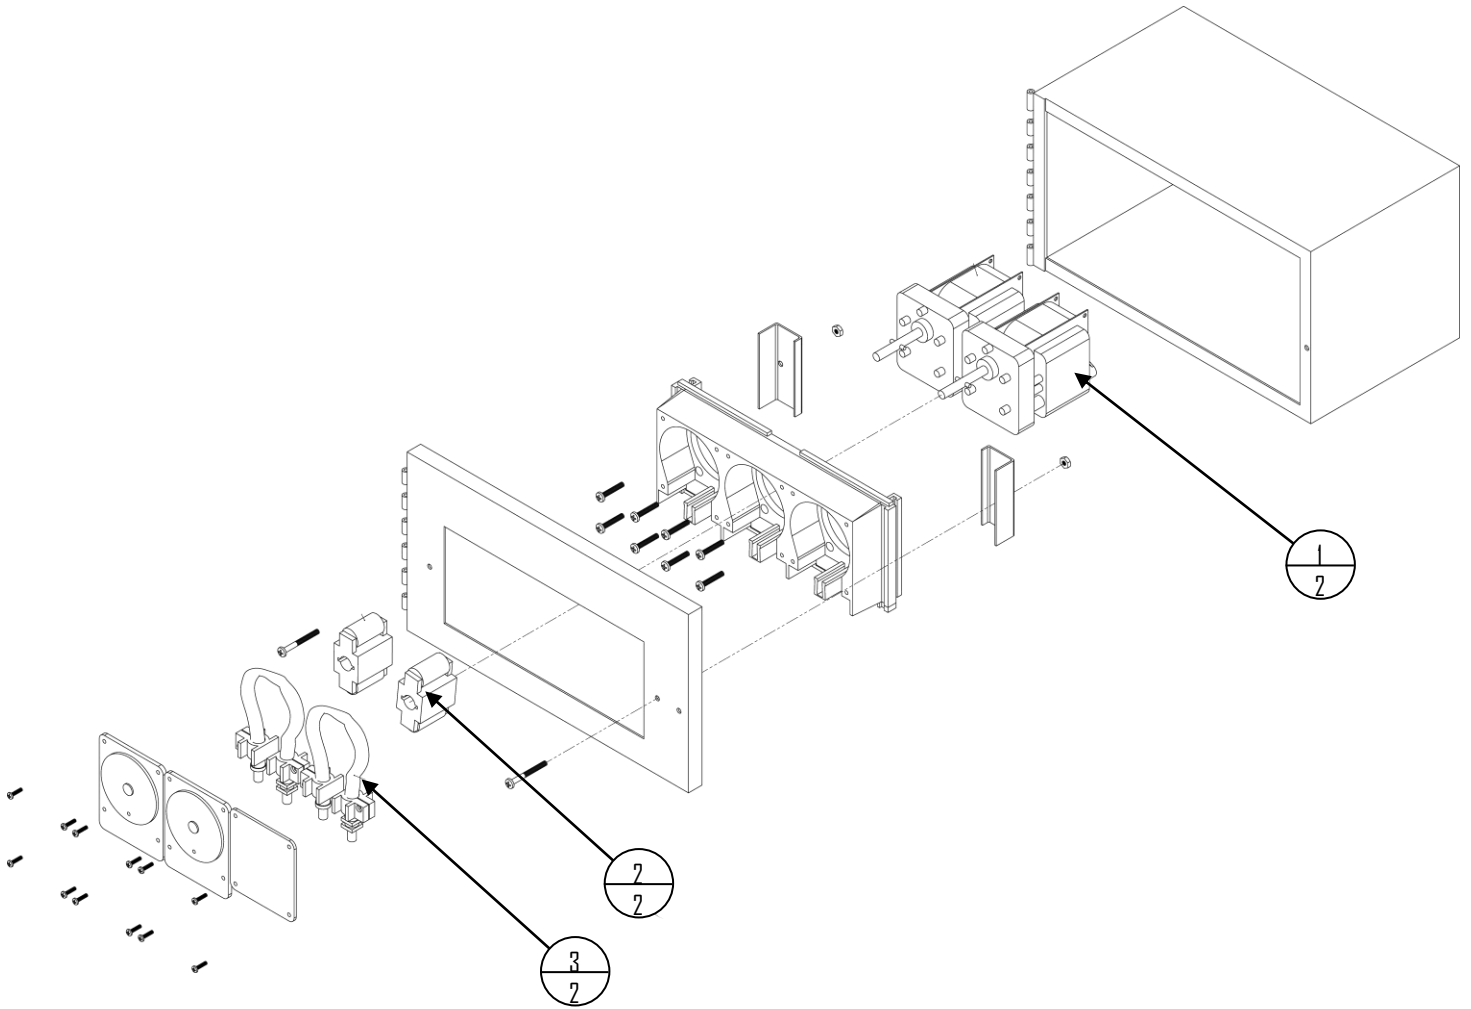

CIP Box

Quantity

Item #	Part #	Description
1	J652	Hi Speed Motor 120v
2	P366	Roller Assembly
3	M263	Bender Squeeze Tube Assy

*Items not listed are considered non-common replacement parts and can be custom ordered upon request.