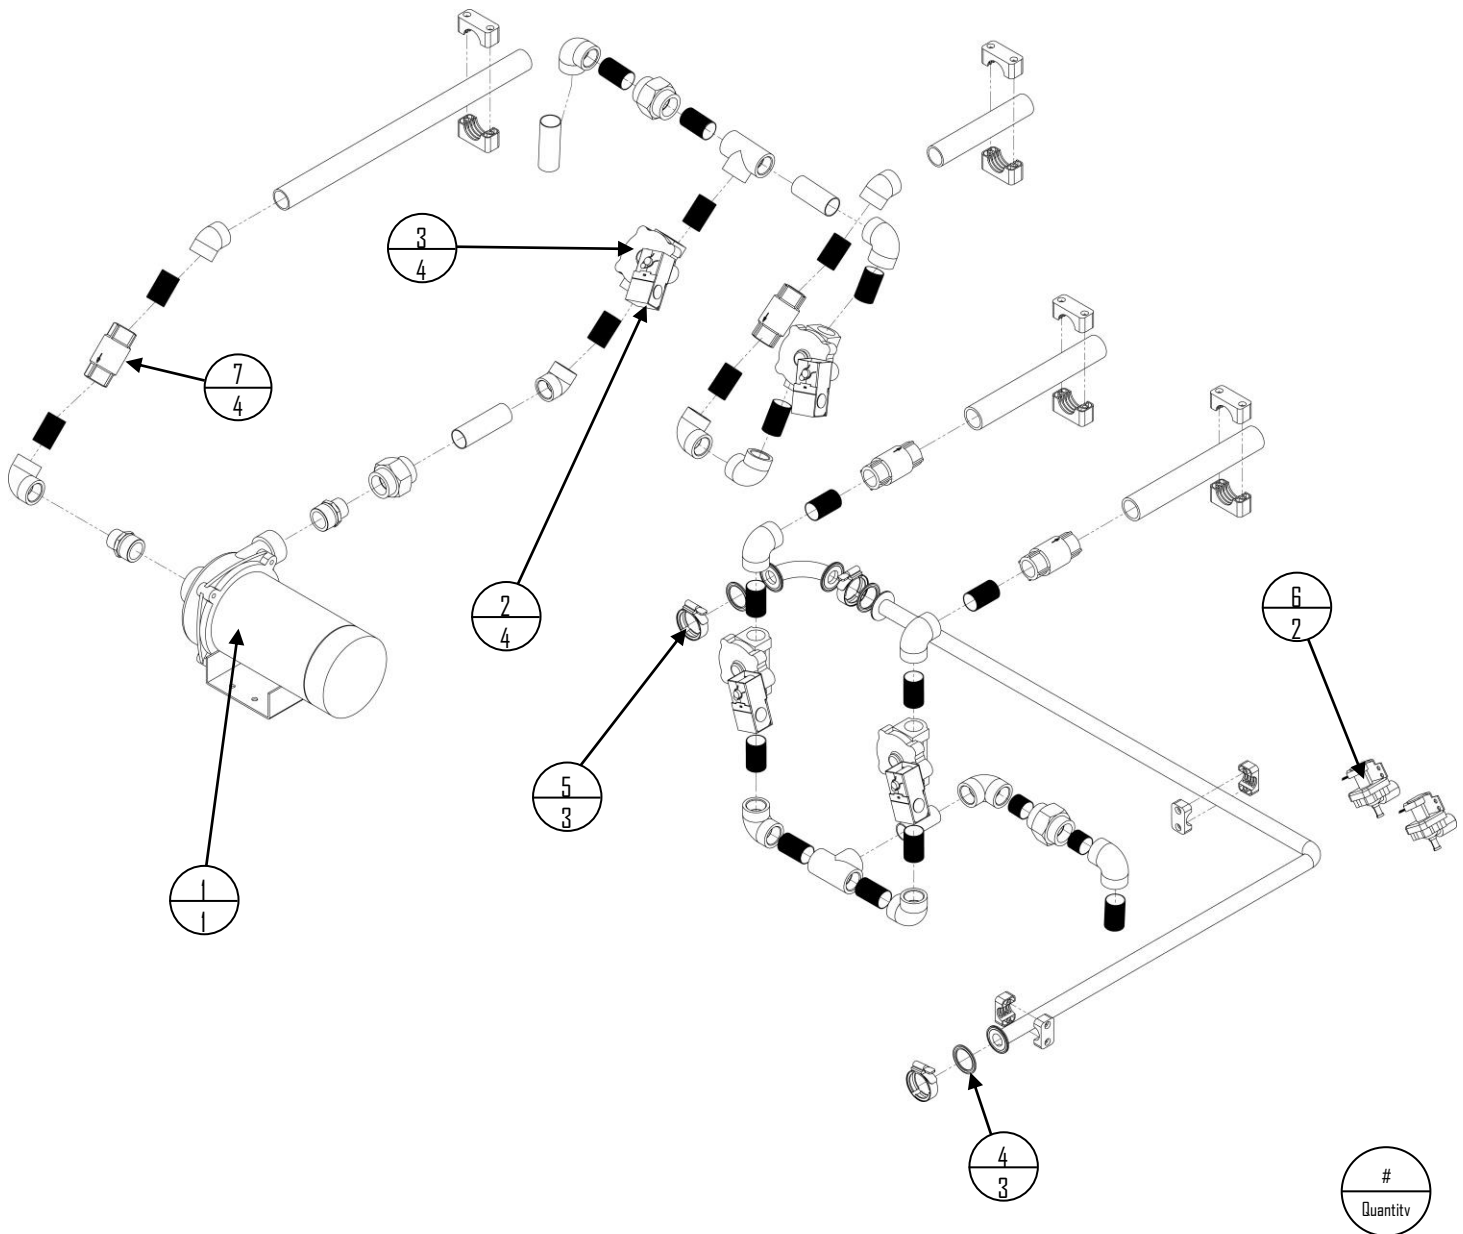

Calf Milk **Pasteurizer**

Part Manual

by

WESTWAARD

Model:

**120, 150, 200 & 250 Gallon Pasteurizers
(WP120G, WP150G, WP200G, WP250G)**

Tank Components

Item #	Part #	Description	# Quantity
1	C299	Sprayball Only	1
2	D455	1" S/S Female Cam X FPT	1
3	S276	1" X CL Galv Nipple	1
4	Q895	1" SS THR Ball Valve	1
5	V726	1" NPT X Hose Barb, SS	1
6	F880	1" PVC clear Suction Hose	1
7	D793	1" Tri-clamp X Hose Barb Fitting	1
8	D294	1- 1/2" Tri-clamp Rubber Gasket	1
9	A802	1-1/2" SS V Insert Clamp	1
10	B399	RTD Sensor	1
11	B602	Westwaard Leveling Leg #38	4
12	Z475	Pasteurizer Agi-Wand	1

Motor Parts

Item #	Part #	Description	# Quantity
1	C748	1 HP, 3450 RPM, 1 PH, 56J, 3524I, TEFC, MI3A MOD	
2	X459	4" Triclover Gasket	
3	G844	4" SS V Insert Clamp	
4	U600	STA-Rite Seal PKG.	
5	D294	1 1/2" Tri-clamp Rubber Gasket	
6	A802	1 1/2" SS V Insert Clamp	
7	X879	1 1/2" Clamp SS Butterfly Valve	
8	B757	Measure /Drain Valve Cap	
9	U859	Auto Drain Valve Assy	

Pump Parts With Berkeley Pumps

Item #	Part #	Description
1	U317	1 HP Berkeley Pump with Brass Impeller
2	S105	120v Water Solenoid Coil
3	S641	1" Solenoid Valve
4	D294	1 ½" Tri-clamp Rubber Gasket
5	A802	1 ½" SS V Insert Clamp
6	T477	Pasteurizer Solenoid Valve (No Restrictor)
7	D365	1" Brass Spring THR Check Valve
---	V573	1" Solenoid Valve Repair Kit

*Items not listed are considered non-common replacement parts and can be custom ordered upon request.

Berkeley Pump Parts

Item#	Part #	Description
1	C479	1 HP Berkeley Pump Only
2	U334	Gasket Volute
3	R495	Shaft Seal
4	G458	Brass Impeller