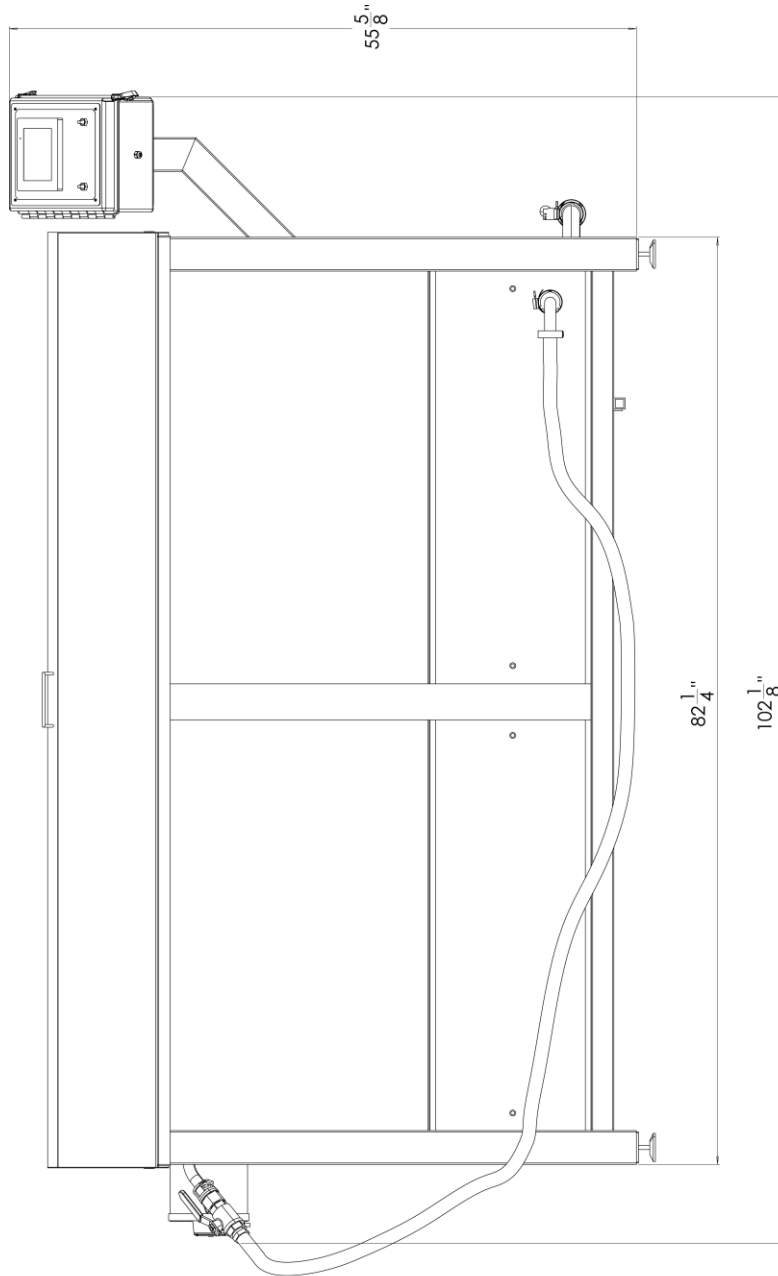

Pump Parts With Gould Pump

Item #	Part #	Description
1	Y546	1 HP Gould Pump with SS impeller
2	S105	120v Water Solenoid Coil
3	S641	1" Solenoid Valve
4	D294	1-1/2" Tri-clamp Rubber Gasket
5	A802	1-1/2" SS V Insert Clamp
6	T477	Pasteurizer Solenoid Valve (No Restrictor)
7	D365	1" Brass Spring THR Check Valve

Gould Pump Parts

Item #	Part #	Description
1	Z311	Goulds 1hp 3ph ODP MCC Motor
2	F566	Goulds 1hp 1ph ODP MCC Motor
3	L470	Motor Adaptor Goulds 1hp MCC Pump
4	R618	Seal Housing 1hp Goulds MCC Pump
5	N225	O-ring, Casing, Viton 1hp Goulds MCC Pump
6	F285	Impeller 4.75" dia, SS Goulds MCC Pump
7	Q159	Mechanical Seal, C/S/Viton 1hp Goulds MCC Pump

Overall Dimensions - 120 Gallon Unit

Front view

Side View

Overall Dimensions - 150 Gallon Unit

Front view

Side View

Overall Dimensions - 200 Gallon Unit

Front view

Side View

Overall Dimensions - 250 Gallon Unit

Front view

Side View

For Technical Support, to order Replacement Parts, or for questions about other products, please contact your local dealer.