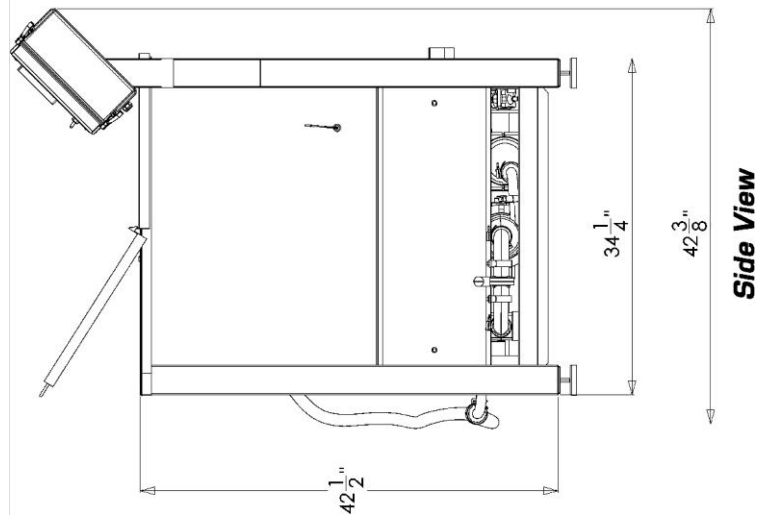

Overall Dimensions - 120 Gallon Unit

Front view

Side View

Overall Dimensions - 150 Gallon Unit

Front view

Side View

Overall Dimensions - 200 Gallon Unit

Front view

Side View

Overall Dimensions - 250 Gallon Unit

Front view

Side View

For Technical Support, to order Replacement Parts, or for questions about other products, please contact your local dealer.