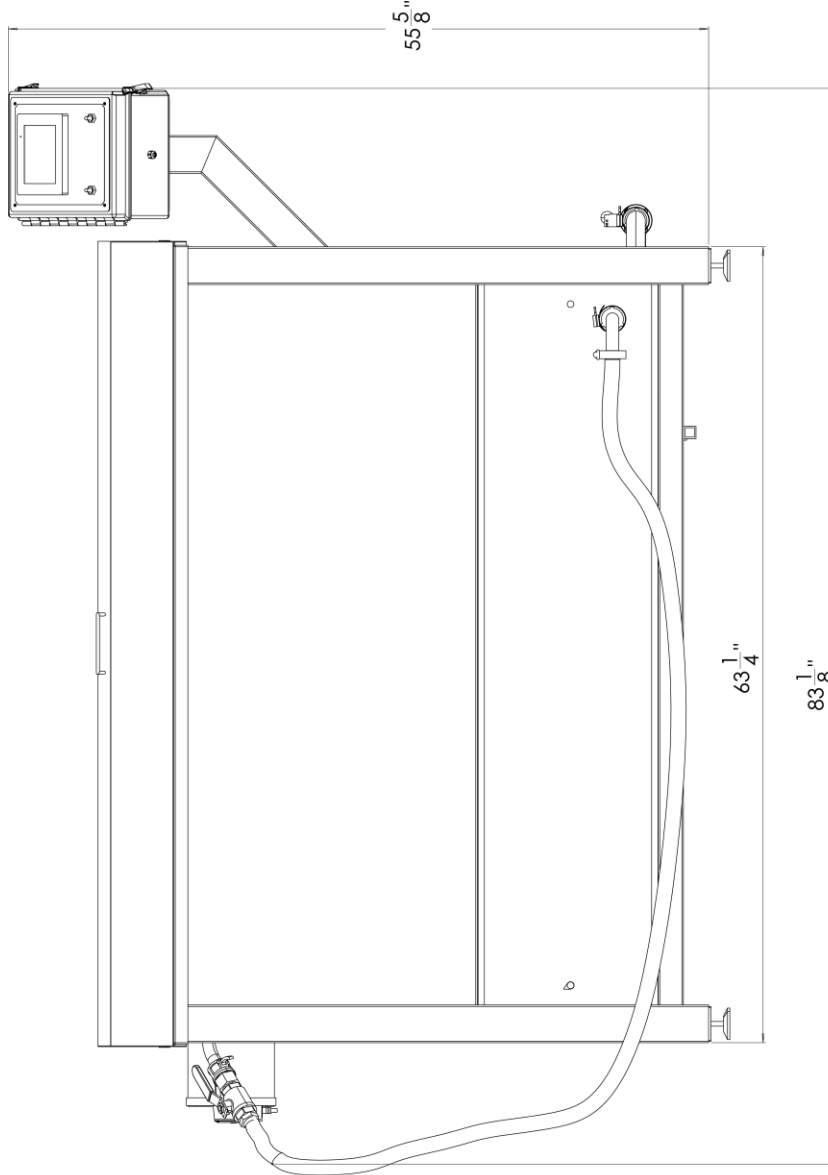

Overall Dimensions - 120 Gallon Unit

Front view

Side View

Overall Dimensions - 150 Gallon Unit

Front view

Side View

Overall Dimensions - 200 Gallon Unit

Front view

Side View

Overall Dimensions - 250 Gallon Unit

Front view

Side View

For Technical Support, to order Replacement Parts, or for questions about other products, please contact your local dealer.