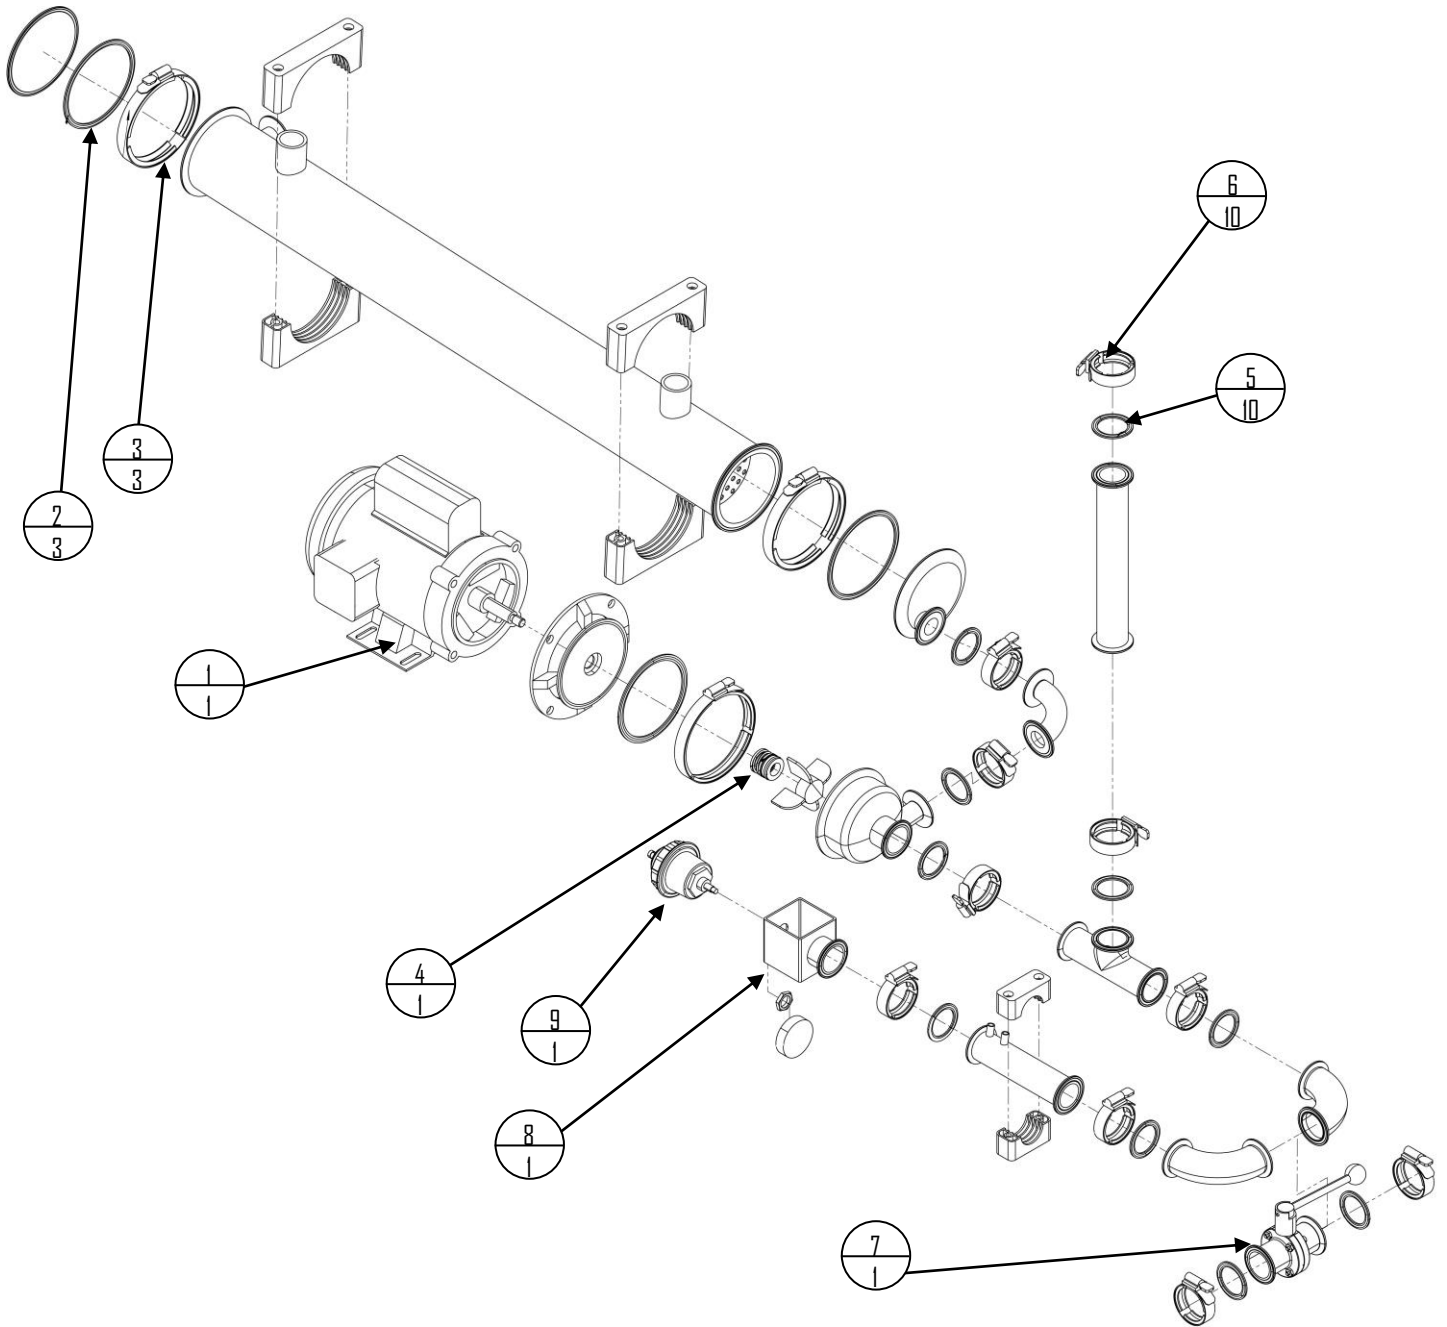

Calf Milk **Pasteurizer**

Part Manual

by

WESTWAARD

Model:

**120, 150, 200 & 250 Gallon Pasteurizers
(WP120G, WP150G, WP200G, WP250G)**

Tank Components

Item #	Part #	Description	# Quantity
1	C299	Sprayball Only	1
2	D455	1" S/S Female Cam X FPT	1
3	S276	1" X CL Galv Nipple	1
4	Q895	1" SS THR Ball Valve	1
5	V726	1" NPT X Hose Barb, SS	1
6	F880	1" PVC clear Suction Hose	1
7	D793	1" Tri-clamp X Hose Barb Fitting	1
8	D294	1- 1/2" Tri-clamp Rubber Gasket	1
9	A802	1-1/2" SS V Insert Clamp	1
10	B399	RTD Sensor	1
11	B602	Westwaard Leveling Leg #38	4
12	Z475	Pasteurizer Agi-Wand	1

Motor Parts

Item #	Part #	Description	# Quantity
1	C748	1 HP, 3450 RPM, 1 PH, 56J, 3524I, TEFC, MI3A MOD	
2	X459	4" Triclover Gasket	
3	G844	4" SS V Insert Clamp	
4	U600	STA-Rite Seal PKG.	
5	D294	1 1/2" Tri-clamp Rubber Gasket	
6	A802	1 1/2" SS V Insert Clamp	
7	X879	1 1/2" Clamp SS Butterfly Valve	
8	B757	Measure /Drain Valve Cap	
9	U859	Auto Drain Valve Assy	

Pump Parts With Berkeley Pumps

Item #	Part #	Description
1	U317	1 HP Berkeley Pump with Brass Impeller
2	S105	120v Water Solenoid Coil
3	S641	1" Solenoid Valve
4	D294	1 ½" Tri-clamp Rubber Gasket
5	A802	1 ½" SS V Insert Clamp
6	T477	Pasteurizer Solenoid Valve (No Restrictor)
7	D365	1" Brass Spring THR Check Valve
---	V573	1" Solenoid Valve Repair Kit

*Items not listed are considered non-common replacement parts and can be custom ordered upon request.

Berkeley Pump Parts

Item#	Part #	Description
1	C479	1 HP Berkeley Pump Only
2	U334	Gasket Volute
3	R495	Shaft Seal
4	G458	Brass Impeller