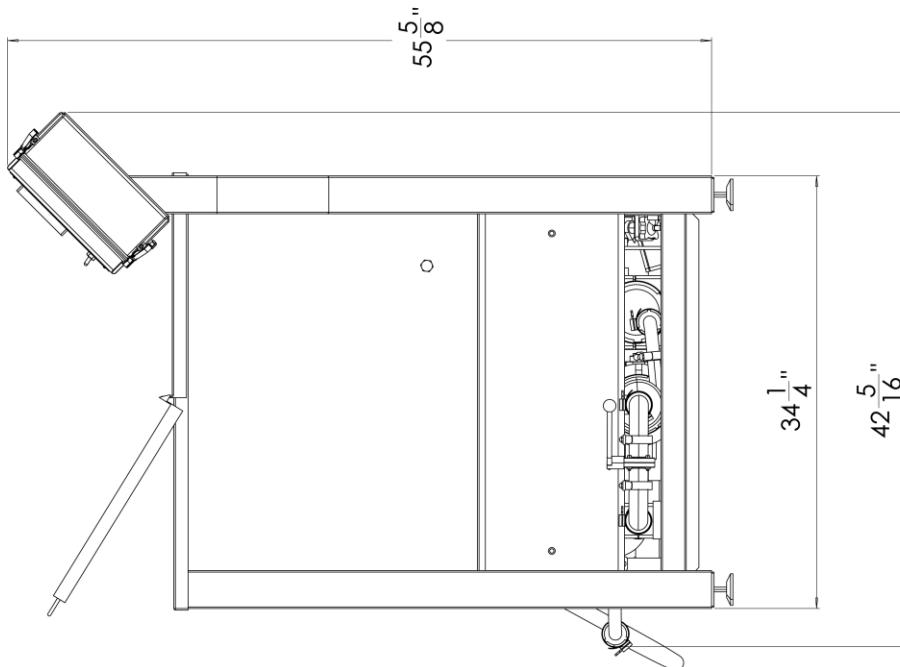

Overall Dimensions - 120 Gallon Unit

Front view

Side View

Overall Dimensions - 150 Gallon Unit

Front view

Side View

Overall Dimensions - 200 Gallon Unit

Front view