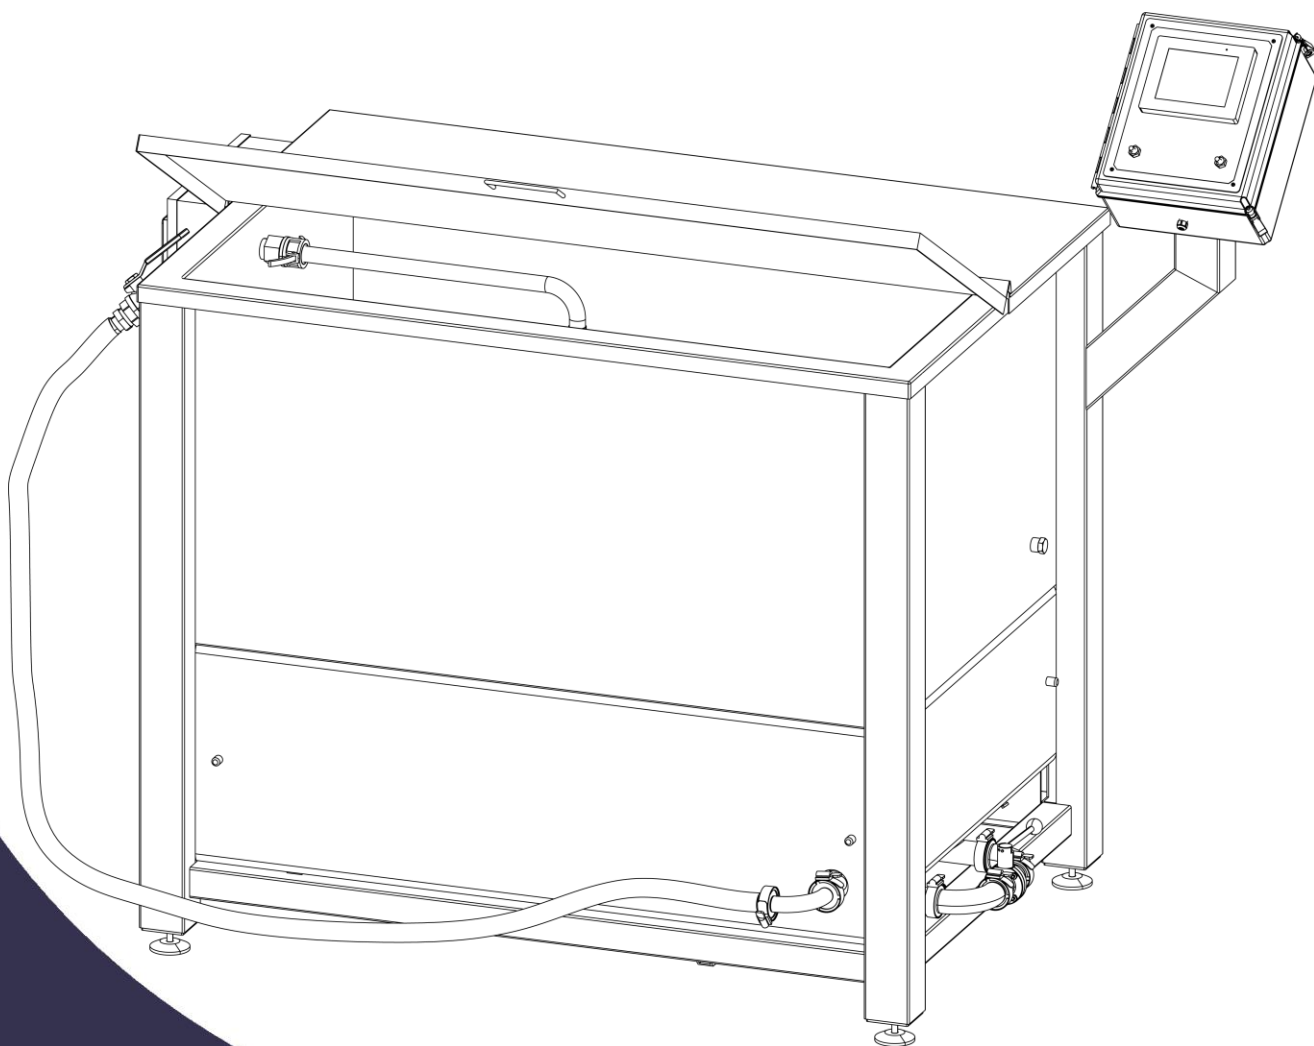

Calf Milk **Pasteurizer**

Part Manual

by

WESTWAARD

Model:

**120, 150, 200 & 250 Gallon Pasteurizers
(WP120G, WP150G, WP200G, WP250G)**

Tank Components

Item #	Part #	Description	# Quantity
1	C299	Sprayball Only	1
2	D455	1" S/S Female Cam X FPT	1
3	S276	1" X CL Galv Nipple	1
4	Q895	1" SS THR Ball Valve	1
5	V726	1" NPT X Hose Barb, SS	1
6	F880	1" PVC clear Suction Hose	1
7	D793	1" Tri-clamp X Hose Barb Fitting	1
8	D294	1- 1/2" Tri-clamp Rubber Gasket	1
9	A802	1-1/2" SS V Insert Clamp	1
10	B399	RTD Sensor	1
11	B602	Westwaard Leveling Leg #38	4
12	Z475	Pasteurizer Agi-Wand	1

Motor Parts

Item #	Part #	Description	# Quantity
1	C748	1 HP, 3450 RPM, 1 PH, 56J, 3524I, TEFC, MI3A MOD	
2	X459	4" Triclover Gasket	
3	G844	4" SS V Insert Clamp	
4	U600	STA-Rite Seal PKG.	
5	D294	1 1/2" Tri-clamp Rubber Gasket	
6	A802	1 1/2" SS V Insert Clamp	
7	X879	1 1/2" Clamp SS Butterfly Valve	
8	B757	Measure /Drain Valve Cap	
9	U859	Auto Drain Valve Assy	

Pump Parts With Berkeley Pumps

Item #	Part #	Description
1	U317	1 HP Berkeley Pump with Brass Impeller
2	S105	120v Water Solenoid Coil
3	S641	1" Solenoid Valve
4	D294	1 ½" Tri-clamp Rubber Gasket
5	A802	1 ½" SS V Insert Clamp
6	T477	Pasteurizer Solenoid Valve (No Restrictor)
7	D365	1" Brass Spring THR Check Valve
---	V573	1" Solenoid Valve Repair Kit

*Items not listed are considered non-common replacement parts and can be custom ordered upon request.

Berkeley Pump Parts

Item#	Part #	Description
1	C479	1 HP Berkeley Pump Only
2	U334	Gasket Volute
3	R495	Shaft Seal
4	G458	Brass Impeller