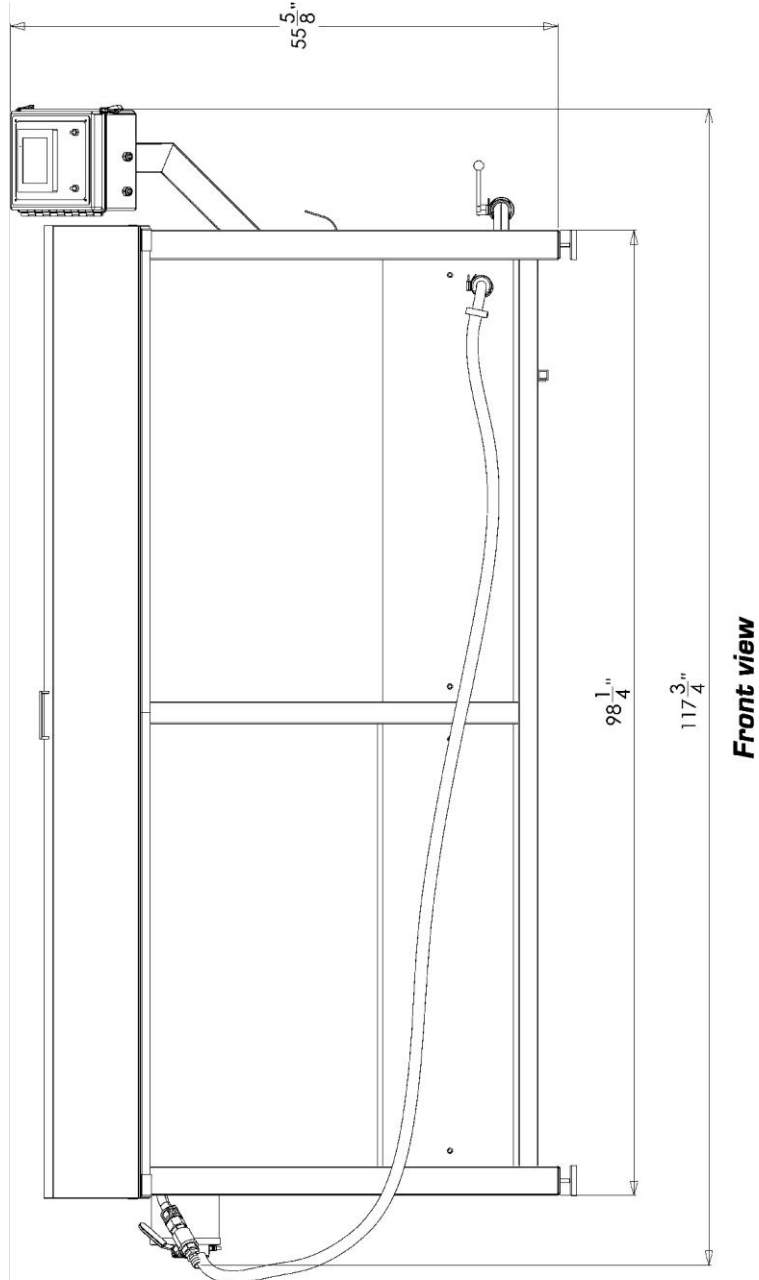

Pump Parts With Gould Pump

Item #	Part #	Description
1	Y546	1 HP Gould Pump with SS impeller
2	S105	120v Water Solenoid Coil
3	S641	1" Solenoid Valve
4	D294	1-1/2" Tri-clamp Rubber Gasket
5	A802	1-1/2" SS V Insert Clamp
6	T477	Pasteurizer Solenoid Valve (No Restrictor)
7	D365	1" Brass Spring THR Check Valve

Gould Pump Parts

Item #	Part #	Description
1	Z311	Goulds 1hp 3ph ODP MCC Motor
2	F566	Goulds 1hp 1ph ODP MCC Motor
3	L470	Motor Adaptor Goulds 1hp MCC Pump
4	R618	Seal Housing 1hp Goulds MCC Pump
5	N225	O-ring, Casing, Viton 1hp Goulds MCC Pump
6	F285	Impeller 4.75" dia, SS Goulds MCC Pump
7	Q159	Mechanical Seal, C/S/Viton 1hp Goulds MCC Pump

Overall Dimensions - 120 Gallon Unit

Front view

Side View

Overall Dimensions - 150 Gallon Unit

Front view

Side View

Overall Dimensions - 200 Gallon Unit

Front view

Side View

Overall Dimensions - 250 Gallon Unit

Front view

Side View

For Technical Support, to order Replacement Parts, or for questions about other products, please contact your local dealer.