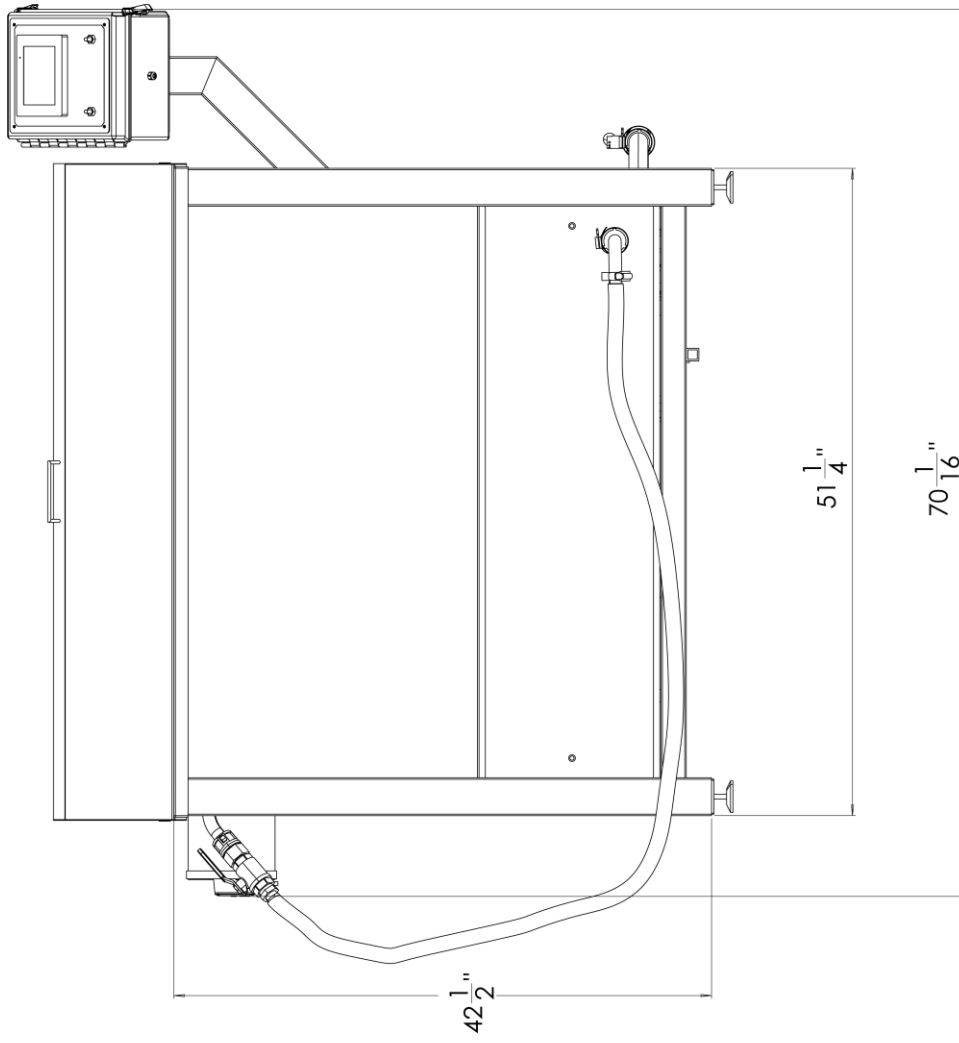

Pump Parts With Gould Pump

Item #	Part #	Description
1	Y546	1 HP Gould Pump with SS impeller
2	S105	120v Water Solenoid Coil
3	S641	1" Solenoid Valve
4	D294	1-1/2" Tri-clamp Rubber Gasket
5	A802	1-1/2" SS V Insert Clamp
6	T477	Pasteurizer Solenoid Valve (No Restrictor)
7	D365	1" Brass Spring THR Check Valve

Gould Pump Parts

Item #	Part #	Description
1	Z311	Goulds 1hp 3ph ODP MCC Motor
2	F566	Goulds 1hp 1ph ODP MCC Motor
3	L470	Motor Adaptor Goulds 1hp MCC Pump
4	R618	Seal Housing 1hp Goulds MCC Pump
5	N225	O-ring, Casing, Viton 1hp Goulds MCC Pump
6	F285	Impeller 4.75" dia, SS Goulds MCC Pump
7	Q159	Mechanical Seal, C/S/Viton 1hp Goulds MCC Pump

CIP Box

Quantity

Item #	Part #	Description
1	J652	Hi Speed Motor 120v
2	P366	Roller Assembly
3	M263	Bender Squeeze Tube Assy

*Items not listed are considered non-common replacement parts and can be custom ordered upon request.

Overall Dimensions - 120 Gallon Unit

Front view

Side View

Overall Dimensions - 150 Gallon Unit

Front view

Side View

Overall Dimensions - 200 Gallon Unit

Front view