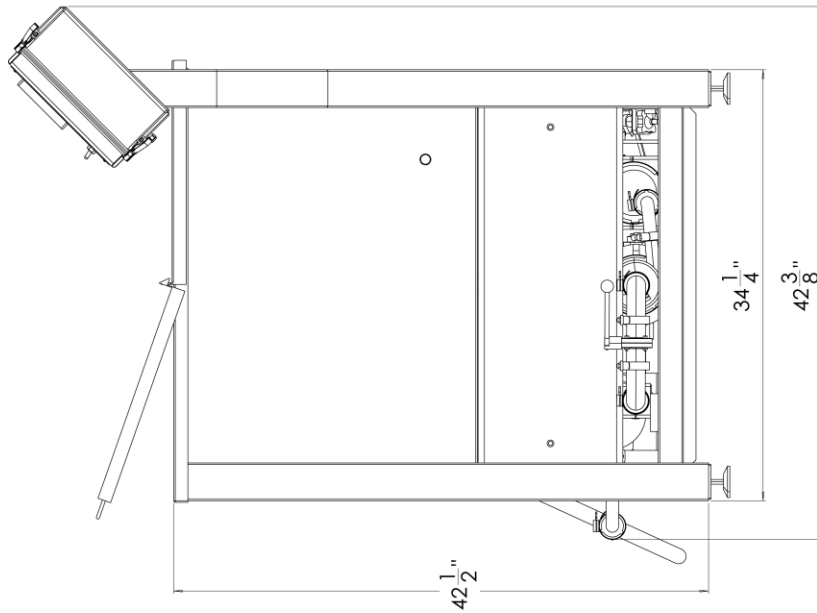

Overall Dimensions - 120 Gallon Unit

Front view

Side View

Overall Dimensions - 150 Gallon Unit

Front view

Side View

Overall Dimensions - 200 Gallon Unit

Front view

Side View

Overall Dimensions - 250 Gallon Unit

Front view

Side View

For Technical Support, to order Replacement Parts, or for questions about other products, please contact your local dealer.