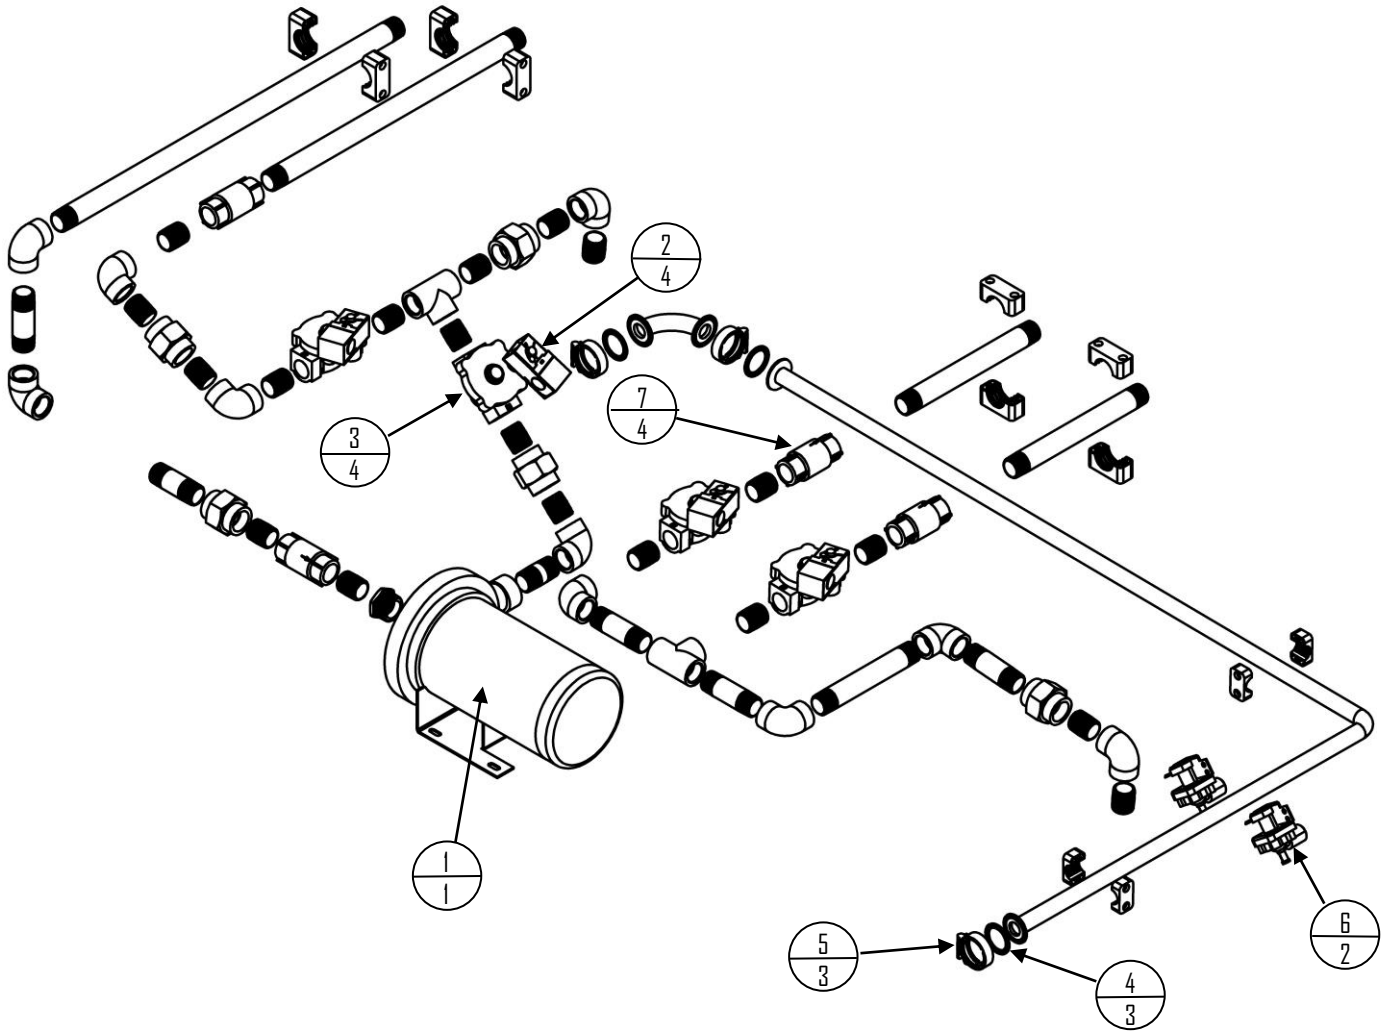

Pump Parts With Gould Pump

Item #	Part #	Description
1	Y546	1 HP Gould Pump with SS impeller
2	S105	120v Water Solenoid Coil
3	S641	1" Solenoid Valve
4	D294	1-1/2" Tri-clamp Rubber Gasket
5	A802	1-1/2" SS V Insert Clamp
6	T477	Pasteurizer Solenoid Valve (No Restrictor)
7	D365	1" Brass Spring THR Check Valve