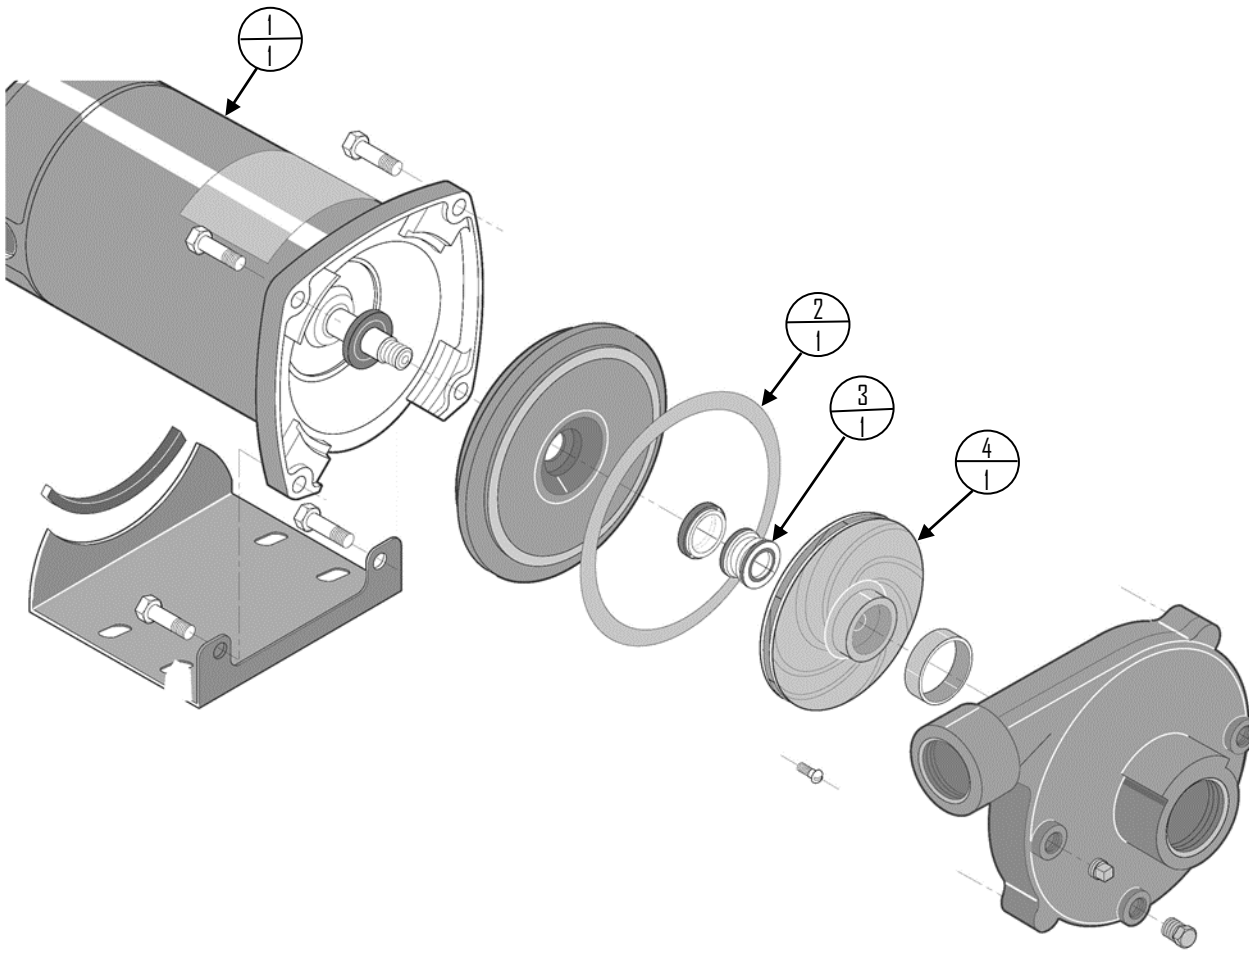

Calf Milk **Pasteurizer**

Part Manual

by

WESTWAARD

Model:

**120, 150, 200 & 250 Gallon Pasteurizers
(WP120G, WP150G, WP200G, WP250G)**

Tank Components

Item #	Part #	Description	# Quantity
1	C299	Sprayball Only	1
2	D455	1" S/S Female Cam X FPT	1
3	S276	1" X CL Galv Nipple	1
4	Q895	1" SS THR Ball Valve	1
5	V726	1" NPT X Hose Barb, SS	1
6	F880	1" PVC clear Suction Hose	1
7	D793	1" Tri-clamp X Hose Barb Fitting	1
8	D294	1- 1/2" Tri-clamp Rubber Gasket	1
9	A802	1-1/2" SS V Insert Clamp	1
10	B399	RTD Sensor	1
11	B602	Westwaard Leveling Leg #38	4
12	Z475	Pasteurizer Agi-Wand	1

Motor Parts

Item #	Part #	Description	# Quantity
1	C748	1 HP, 3450 RPM, 1 PH, 56J, 3524I, TEFC, MI3A MOD	
2	X459	4" Triclover Gasket	
3	G844	4" SS V Insert Clamp	
4	U600	STA-Rite Seal PKG.	
5	D294	1 1/2" Tri-clamp Rubber Gasket	
6	A802	1 1/2" SS V Insert Clamp	
7	X879	1 1/2" Clamp SS Butterfly Valve	
8	B757	Measure /Drain Valve Cap	
9	U859	Auto Drain Valve Assy	

Pump Parts With Berkeley Pumps

Item #	Part #	Description
1	U317	1 HP Berkeley Pump with Brass Impeller
2	S105	120v Water Solenoid Coil
3	S641	1" Solenoid Valve
4	D294	1 ½" Tri-clamp Rubber Gasket
5	A802	1 ½" SS V Insert Clamp
6	T477	Pasteurizer Solenoid Valve (No Restrictor)
7	D365	1" Brass Spring THR Check Valve
---	V573	1" Solenoid Valve Repair Kit

*Items not listed are considered non-common replacement parts and can be custom ordered upon request.

Berkeley Pump Parts

Item#	Part #	Description
1	C479	1 HP Berkeley Pump Only
2	U334	Gasket Volute
3	R495	Shaft Seal
4	G458	Brass Impeller