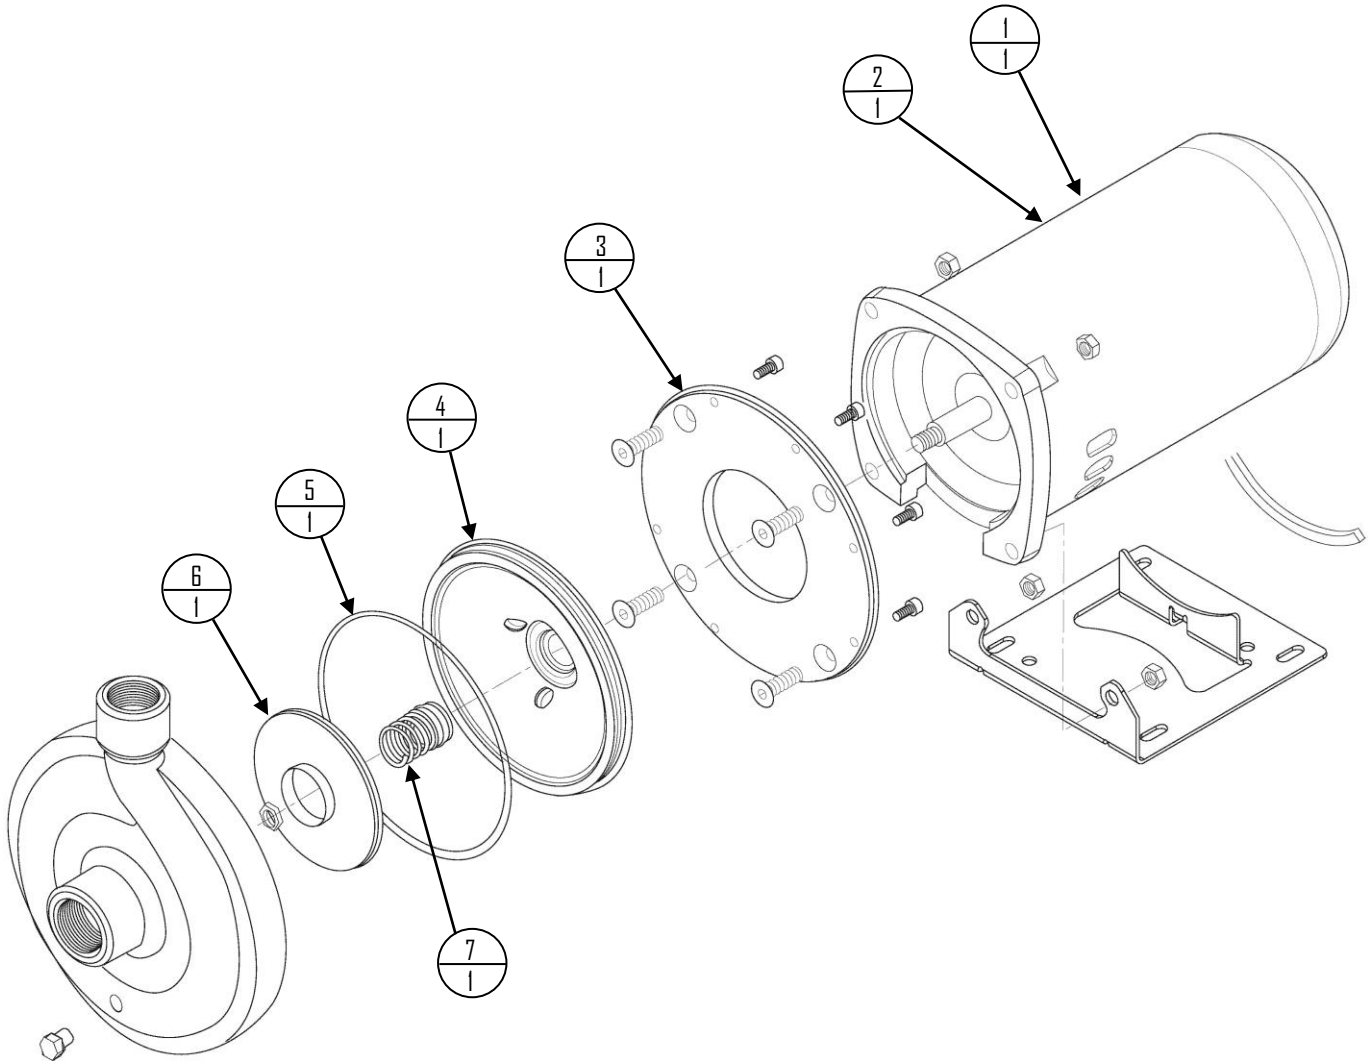

Gould Pump Parts

Item #	Part #	Description
1	Z311	Goulds 1hp 3ph ODP MCC Motor
2	F566	Goulds 1hp 1ph ODP MCC Motor
3	L470	Motor Adaptor Goulds 1hp MCC Pump
4	R618	Seal Housing 1hp Goulds MCC Pump
5	N225	O-ring, Casing, Viton 1hp Goulds MCC Pump
6	F285	Impeller 4.75" dia, SS Goulds MCC Pump
7	Q159	Mechanical Seal, C/S/Viton 1hp Goulds MCC Pump