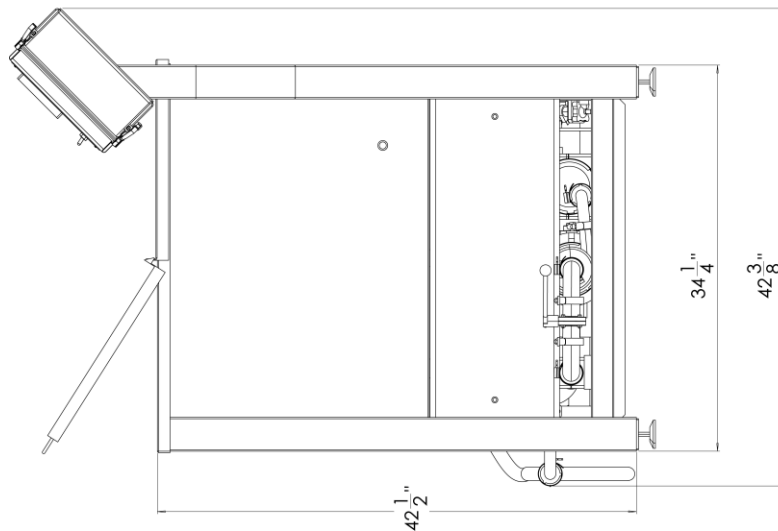

Overall Dimensions - 120 Gallon Unit

Front view

Side View

Overall Dimensions - 150 Gallon Unit

Front view

Side View

Overall Dimensions - 200 Gallon Unit

Front view

Side View

Overall Dimensions - 250 Gallon Unit

Front view

Side View

For Technical Support, to order Replacement Parts, or for questions about other products, please contact your local dealer.