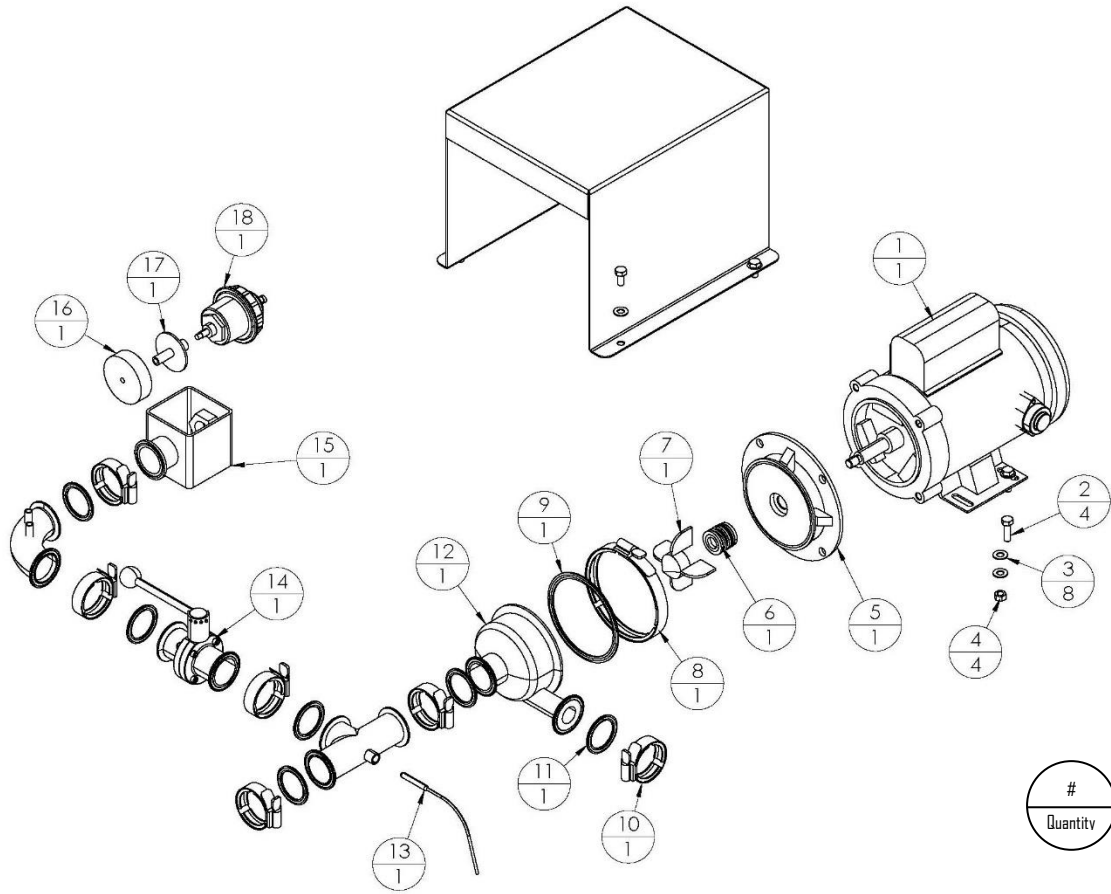

*Items not listed are considered non-common replacement parts and can be custom ordered upon request.

Tank Components - 90 Gallon Unit

Item #	Part #	Description
1	C299	Spray Ball Only
2	Y826	Heating Element 5000 Watt
3	Q455	1" S/S Female Cam X FPT
4	S276	1" X CL Galv Nipple
5	Q895	1" SS THR Ball Valve
6	V726	1" NPT X Hose Barb, SS
7	F880	1" PVC clear Suction Hose
8	O793	1" Tri-clamp X Hose Barb Fitting

CIP Box - Peristaltic Pump Option

*Pasteurizer units can only have one CIP system, Peristaltic Pumps or Wash Jars.

#
Quantity

Item #	Part #	Description
1	G873	120 VAC Dual Sol Valve
2	J652	Hi Speed Motor 120V
3	T477	Pasteurizer Solenoid Valve (No Restrictor)
4	P366	Roller Assembly
5	M263	Bender Squeeze Tube Assy

Quantity

Item #	Part #	Description
1	T477	Pasteurizer Solenoid Valve (No Restrictor)
2	C456	3/8" HB Nylon Tee
3	D200	Dispenser Lid HS Barb
4	X420	DET Bowl O-Ring
5	G156	Acid Disp Bowl
6	Z517	204 1/4" FNPT Check Valve

*Items not listed are considered non-common replacement parts and can be custom ordered upon request.

Motor Parts

Item #	Part #	Description
1	S450	1/2 HP, 1725 RPM, IPh, 56J, TEFC Motor
2	R277	5/16"-18 X 1" SS Bolt
3	Q797	5/16" X 3/4" SS Flat Washer
4	S581	5/16" - 18 SS Nut
5		Westwaard Milk Pump Back Plate
6	U600	STA-Rite Seal PKG.
7	C214	Impeller sizes changes with HP size
8	G844	4" SS V Insert Clamp
9	X459	4" Triclover Gasket
10	A802	1 1/2" SS V Insert Clamp
11	D294	1 1/2" Tri-clamp Rubber Gasket
12	D745	Westwaard Milk Pump Housing .5HP-2HP
13	B399	RTD Sensor
14	X879	1-1/2" Clamp SS Butterfly Valve
15	S175	Pasteurizer Auto Drain SS Frame ASM Only
16	B757	Measure / Drain Valve Cap
17	R460	Pasteurizer Auto Drain SS Plunger Attachment
18	U859	Auto Drain Valve Assy