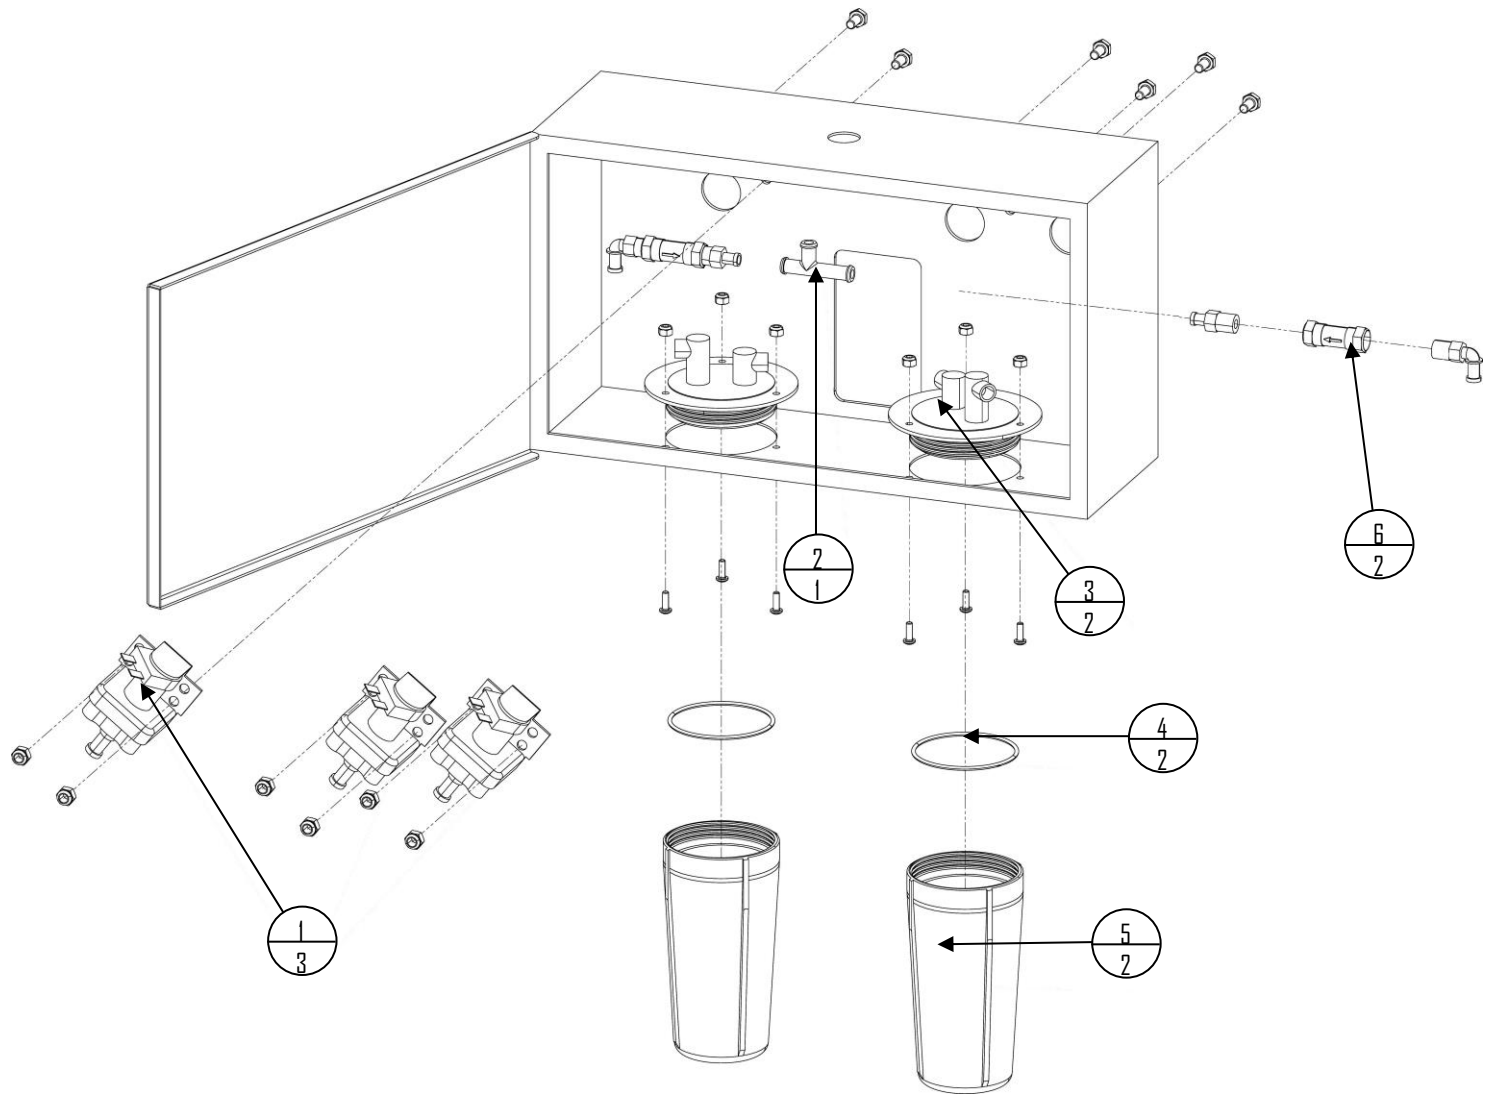

*Items not listed are considered non-common replacement parts and can be custom ordered upon request.

Tank Components - 60 Gallon Unit

*Shown with Peristaltic Pump Option

Item #	Part #	Description
1	C299	Spray Ball Only
2	Y826	Heating Element 5000 Watt
3	Q455	1" S/S Female Cam X FPT
4	S276	1" X CL Galv Nipple
5	Q895	1" SS THR Ball Valve
6	V726	1" NPT X Hose Barb, SS
7	F880	1" PVC clear Suction Hose
8	Q793	1" Tri-clamp X Hose Barb Fitting

*Items not listed are considered non-common replacement parts and can be custom ordered upon request.

Tank Components - 90 Gallon Unit

Item #	Part #	Description
1	C299	Spray Ball Only
2	Y826	Heating Element 5000 Watt
3	Q455	1" S/S Female Cam X FPT
4	S276	1" X CL Galv Nipple
5	Q895	1" SS THR Ball Valve
6	V726	1" NPT X Hose Barb, SS
7	F880	1" PVC clear Suction Hose
8	O793	1" Tri-clamp X Hose Barb Fitting

CIP Box - Peristaltic Pump Option

*Pasteurizer units can only have one CIP system, Peristaltic Pumps or Wash Jars.

#
Quantity

Item #	Part #	Description
1	G873	120 VAC Dual Sol Valve
2	J652	Hi Speed Motor 120V
3	T477	Pasteurizer Solenoid Valve (No Restrictor)
4	P366	Roller Assembly
5	M263	Bender Squeeze Tube Assy

Quantity

Item #	Part #	Description
1	T477	Pasteurizer Solenoid Valve (No Restrictor)
2	C456	3/8" HB Nylon Tee
3	D200	Dispenser Lid HS Barb
4	X420	DET Bowl O-Ring
5	G156	Acid Disp Bowl
6	Z517	204 1/4" FNPT Check Valve