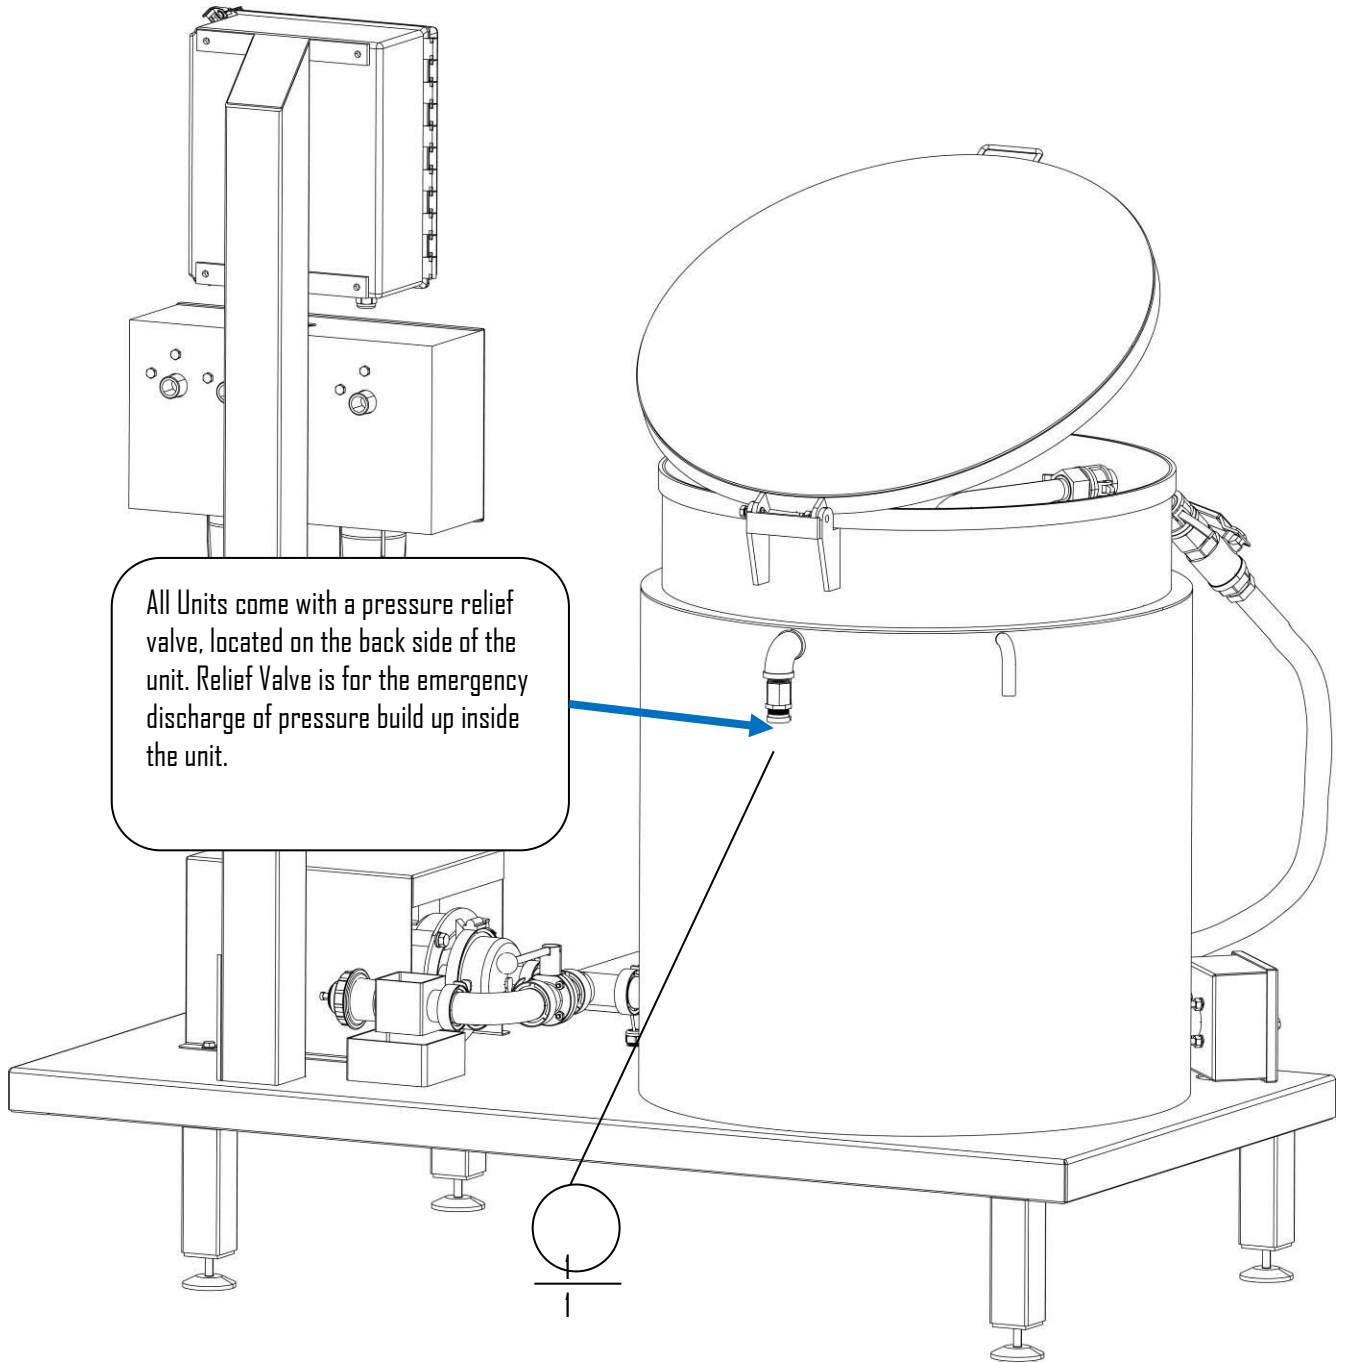

Calf Milk **Pasteurizer**

by Westward

Part Manual

Model:

**40, 60, 90 Gallon Pasteurizers
(WP40G, WP60G, WP90G)**

WESTWAARD
FABRICATORS for DAFITECH

Pressure Relief Valve

Item #	Part #	Description
1	Y574	3/4" Vacuum & Pressure Adj Relief Valve

Tank Components - 40 Gallon Unit

*Shown with Wash Jar Option

Item #	Part #	Description	# Quantity
1	C299	Spray Ball Only	
2	Q455	1" S/S Female Cam X FPT	
3	S276	1" X CL Galv Nipple	
4	Q895	1" SS THR Ball Valve	
5	V726	1" NPT X Hose Barb, SS	
6	S136	Heating Element 6000 Watt	
7	F880	1" PVC Clear Suction Hose	
8	Q793	1" Tri-clamp X Hose Barb	
9	Z475	Pasteurizer Agi-Wand	

*Items not listed are considered non-common replacement parts and can be custom ordered upon request.

Tank Components - 60 Gallon Unit

*Shown with Peristaltic Pump Option

Item #	Part #	Description
1	C299	Spray Ball Only
2	Y826	Heating Element 5000 Watt
3	Q455	1" S/S Female Cam X FPT
4	S276	1" X CL Galv Nipple
5	Q895	1" SS THR Ball Valve
6	V726	1" NPT X Hose Barb, SS
7	F880	1" PVC clear Suction Hose
8	Q793	1" Tri-clamp X Hose Barb Fitting

*Items not listed are considered non-common replacement parts and can be custom ordered upon request.

Tank Components - 90 Gallon Unit

Item #	Part #	Description
1	C299	Spray Ball Only
2	Y826	Heating Element 5000 Watt
3	Q455	1" S/S Female Cam X FPT
4	S276	1" X CL Galv Nipple
5	Q895	1" SS THR Ball Valve
6	V726	1" NPT X Hose Barb, SS
7	F880	1" PVC clear Suction Hose
8	O793	1" Tri-clamp X Hose Barb Fitting