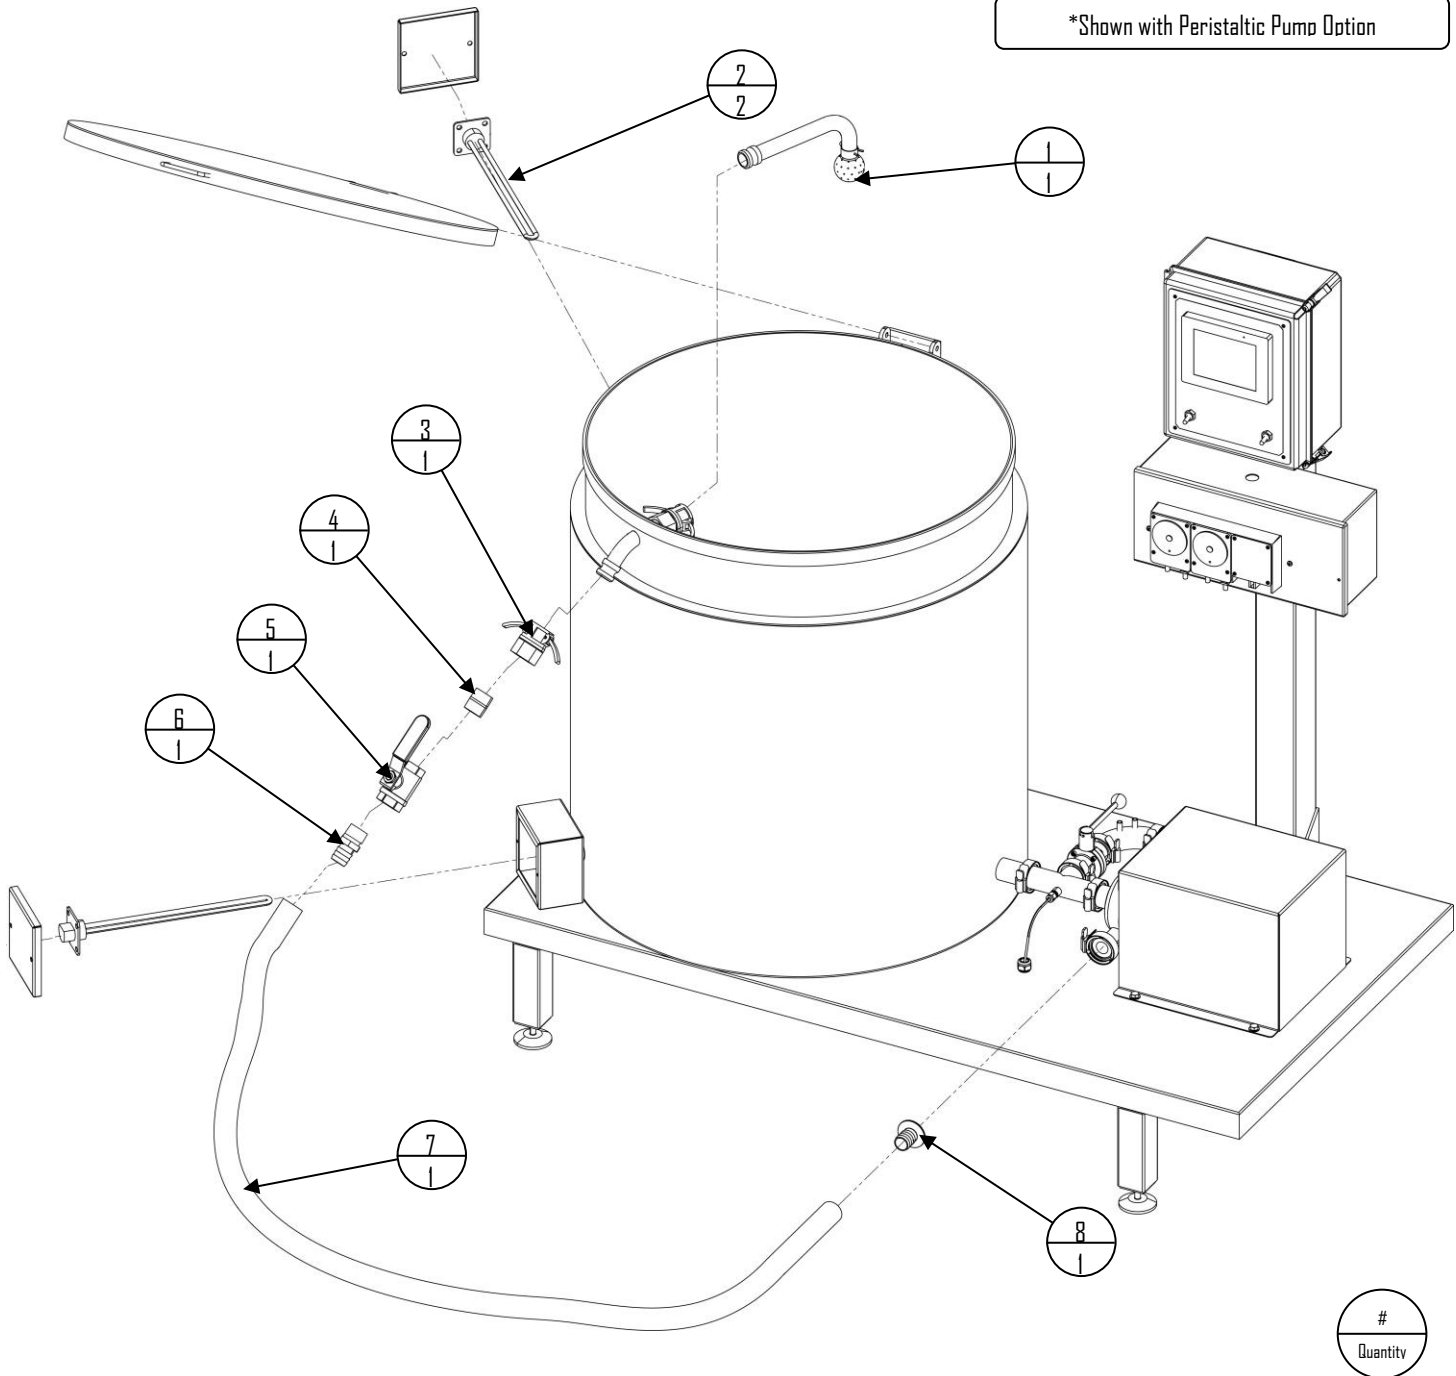

Calf Milk **Pasteurizer**

by Westward

Part Manual

Model:

**40, 60, 90 Gallon Pasteurizers
(WP40G, WP60G, WP90G)**

WESTWAARD
FABRICATORS for DAFITECH

Pressure Relief Valve

Item #	Part #	Description
1	Y574	3/4" Vacuum & Pressure Adj Relief Valve

Tank Components - 40 Gallon Unit

*Shown with Wash Jar Option

Item #	Part #	Description	# Quantity
1	C299	Spray Ball Only	
2	Q455	1" S/S Female Cam X FPT	
3	S276	1" X CL Galv Nipple	
4	Q895	1" SS THR Ball Valve	
5	V726	1" NPT X Hose Barb, SS	
6	S136	Heating Element 6000 Watt	
7	F880	1" PVC Clear Suction Hose	
8	Q793	1" Tri-clamp X Hose Barb	
9	Z475	Pasteurizer Agi-Wand	

*Items not listed are considered non-common replacement parts and can be custom ordered upon request.

Tank Components - 60 Gallon Unit

*Shown with Peristaltic Pump Option

Item #	Part #	Description
1	C299	Spray Ball Only
2	Y826	Heating Element 5000 Watt
3	Q455	1" S/S Female Cam X FPT
4	S276	1" X CL Galv Nipple
5	Q895	1" SS THR Ball Valve
6	V726	1" NPT X Hose Barb, SS
7	F880	1" PVC clear Suction Hose
8	Q793	1" Tri-clamp X Hose Barb Fitting

*Items not listed are considered non-common replacement parts and can be custom ordered upon request.

Tank Components - 90 Gallon Unit

Item #	Part #	Description
1	C299	Spray Ball Only
2	Y826	Heating Element 5000 Watt
3	Q455	1" S/S Female Cam X FPT
4	S276	1" X CL Galv Nipple
5	Q895	1" SS THR Ball Valve
6	V726	1" NPT X Hose Barb, SS
7	F880	1" PVC clear Suction Hose
8	O793	1" Tri-clamp X Hose Barb Fitting