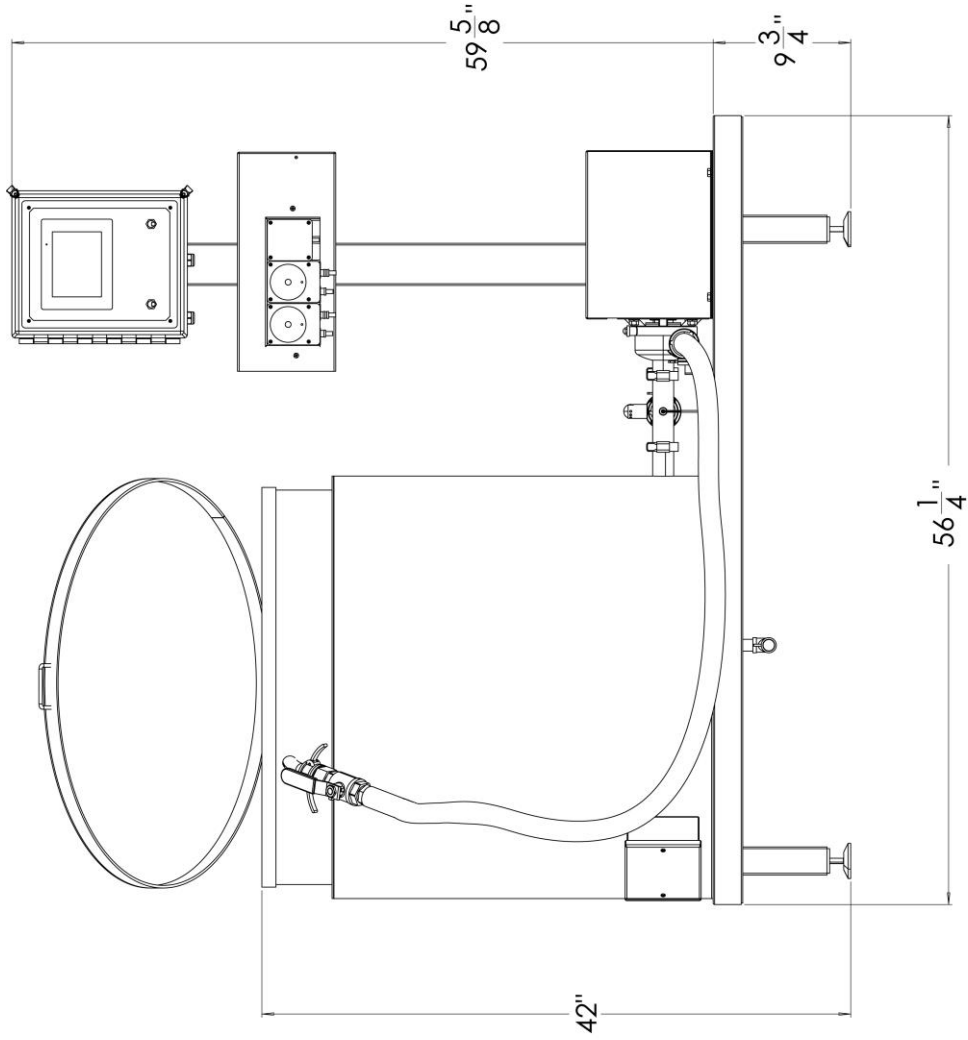

Overall Dimensions - 60 Gallon Unit