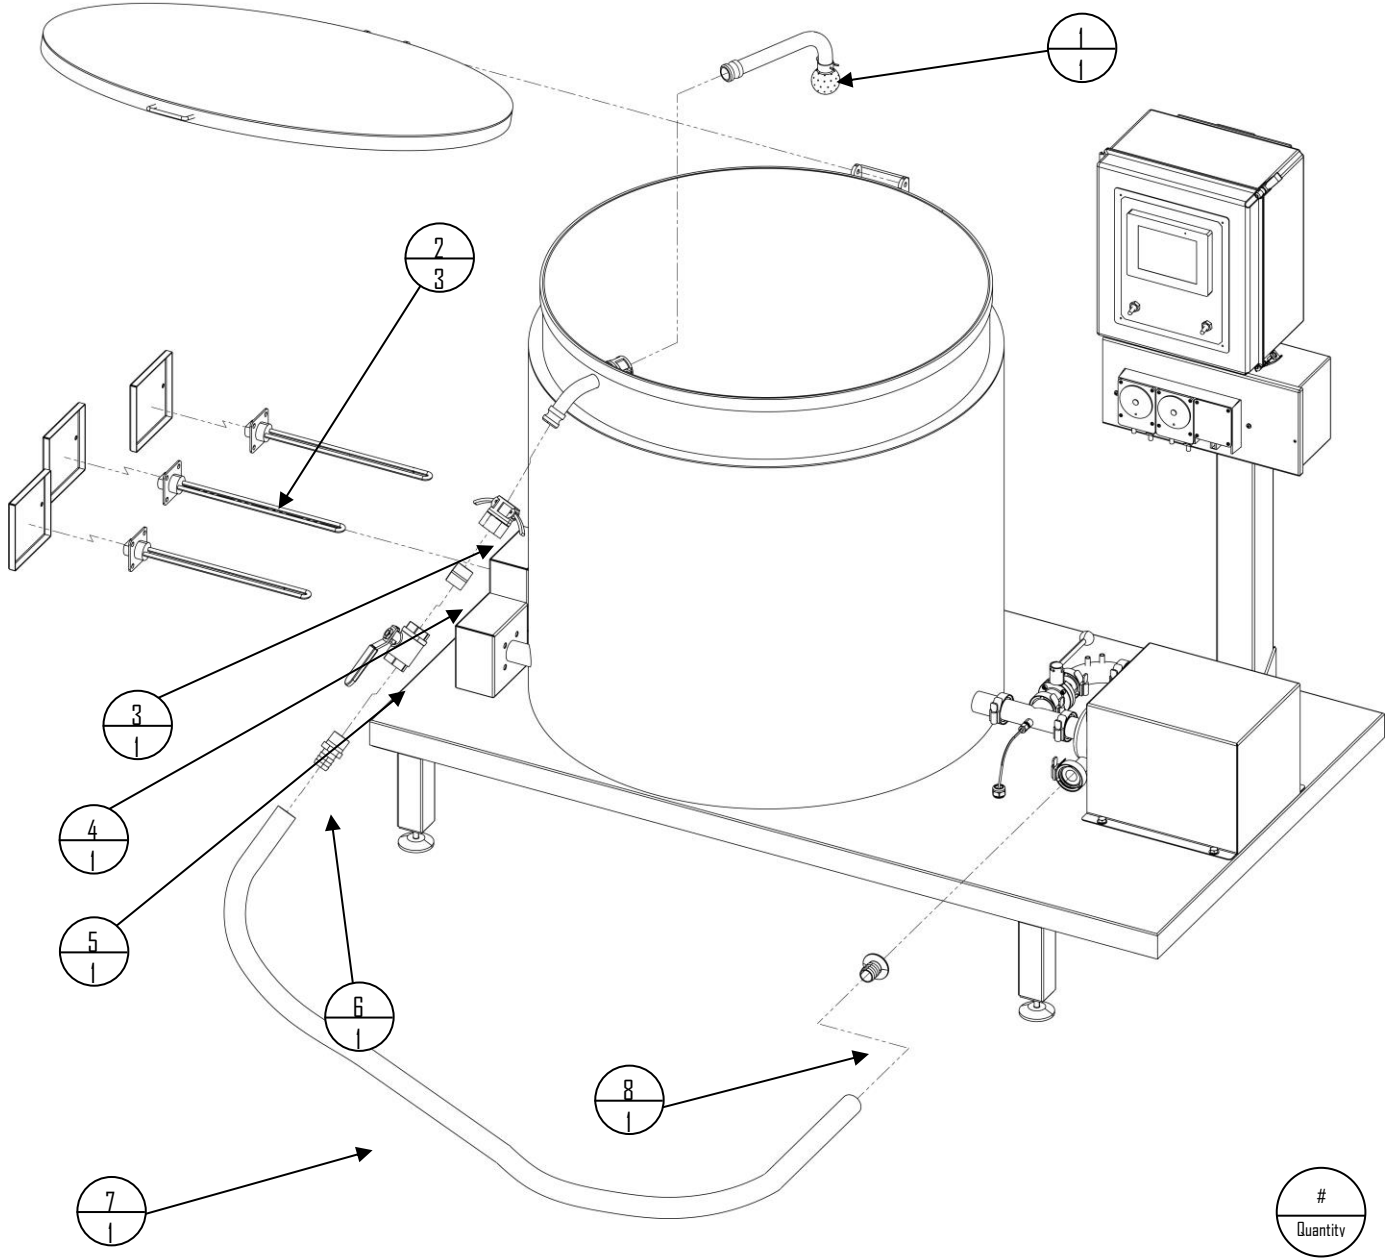

Tank Components - 40 Gallon Unit

*Shown with Wash Jar Option

Item #	Part #	Description	# Quantity
1	C299	Spray Ball Only	
2	Q455	1" S/S Female Cam X FPT	
3	S276	1" X CL Galv Nipple	
4	Q895	1" SS THR Ball Valve	
5	V726	1" NPT X Hose Barb, SS	
6	S136	Heating Element 6000 Watt	
7	F880	1" PVC Clear Suction Hose	
8	Q793	1" Tri-clamp X Hose Barb	
9	Z475	Pasteurizer Agi-Wand	

*Items not listed are considered non-common replacement parts and can be custom ordered upon request.

Tank Components - 60 Gallon Unit

*Shown with Peristaltic Pump Option

Item #	Part #	Description
1	C299	Spray Ball Only
2	Y826	Heating Element 5000 Watt
3	Q455	1" S/S Female Cam X FPT
4	S276	1" X CL Galv Nipple
5	Q895	1" SS THR Ball Valve
6	V726	1" NPT X Hose Barb, SS
7	F880	1" PVC clear Suction Hose
8	Q793	1" Tri-clamp X Hose Barb Fitting

*Items not listed are considered non-common replacement parts and can be custom ordered upon request.

Tank Components - 90 Gallon Unit

Item #	Part #	Description
1	C299	Spray Ball Only
2	Y826	Heating Element 5000 Watt
3	Q455	1" S/S Female Cam X FPT
4	S276	1" X CL Galv Nipple
5	Q895	1" SS THR Ball Valve
6	V726	1" NPT X Hose Barb, SS
7	F880	1" PVC clear Suction Hose
8	O793	1" Tri-clamp X Hose Barb Fitting

CIP Box - Peristaltic Pump Option

*Pasteurizer units can only have one CIP system, Peristaltic Pumps or Wash Jars.

#
Quantity

Item #	Part #	Description
1	G873	120 VAC Dual Sol Valve
2	J652	Hi Speed Motor 120V
3	T477	Pasteurizer Solenoid Valve (No Restrictor)
4	P366	Roller Assembly
5	M263	Bender Squeeze Tube Assy