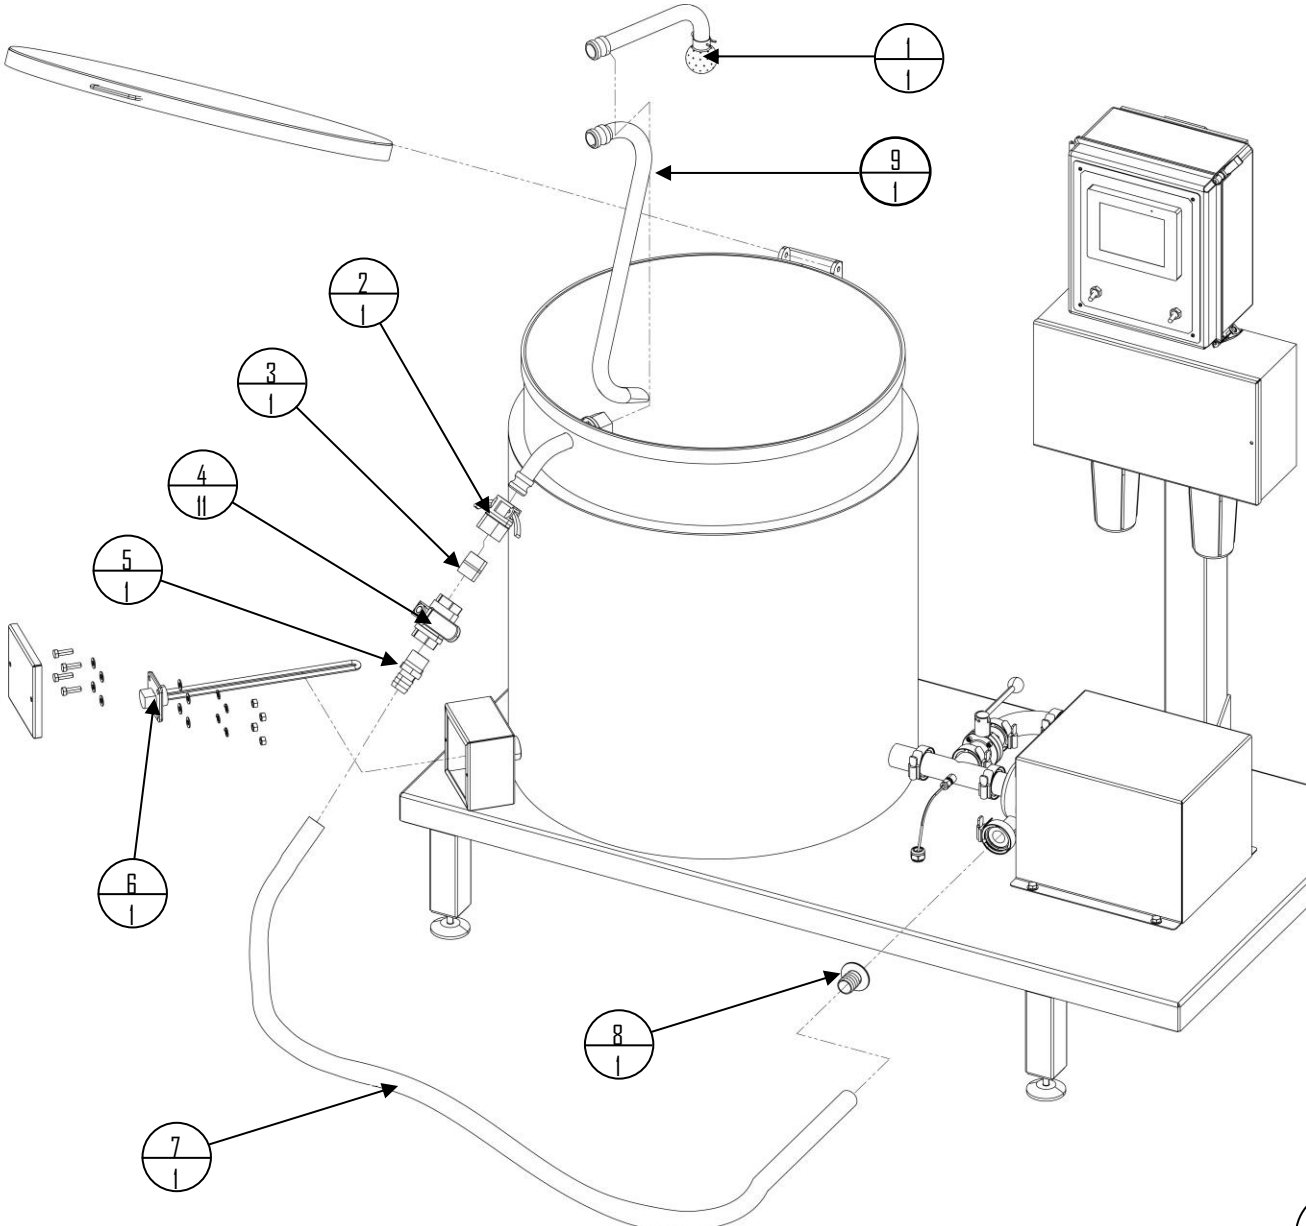

Calf Milk **Pasteurizer**

by Westward

Part Manual

Model:

**40, 60, 90 Gallon Pasteurizers
(WP40G, WP60G, WP90G)**

WESTWAARD
FABRICATORS for DAFITECH

Pressure Relief Valve

Item #	Part #	Description
1	Y574	3/4" Vacuum & Pressure Adj Relief Valve

Tank Components - 40 Gallon Unit

*Shown with Wash Jar Option

Item #	Part #	Description	# Quantity
1	C299	Spray Ball Only	
2	Q455	1" S/S Female Cam X FPT	
3	S276	1" X CL Galv Nipple	
4	Q895	1" SS THR Ball Valve	
5	V726	1" NPT X Hose Barb, SS	
6	S136	Heating Element 6000 Watt	
7	F880	1" PVC Clear Suction Hose	
8	Q793	1" Tri-clamp X Hose Barb	
9	Z475	Pasteurizer Agi-Wand	

*Items not listed are considered non-common replacement parts and can be custom ordered upon request.

Tank Components - 60 Gallon Unit

*Shown with Peristaltic Pump Option

Item #	Part #	Description
1	C299	Spray Ball Only
2	Y826	Heating Element 5000 Watt
3	Q455	1" S/S Female Cam X FPT
4	S276	1" X CL Galv Nipple
5	Q895	1" SS THR Ball Valve
6	V726	1" NPT X Hose Barb, SS
7	F880	1" PVC clear Suction Hose
8	Q793	1" Tri-clamp X Hose Barb Fitting

*Items not listed are considered non-common replacement parts and can be custom ordered upon request.

Tank Components - 90 Gallon Unit

Item #	Part #	Description
1	C299	Spray Ball Only
2	Y826	Heating Element 5000 Watt
3	Q455	1" S/S Female Cam X FPT
4	S276	1" X CL Galv Nipple
5	Q895	1" SS THR Ball Valve
6	V726	1" NPT X Hose Barb, SS
7	F880	1" PVC clear Suction Hose
8	O793	1" Tri-clamp X Hose Barb Fitting