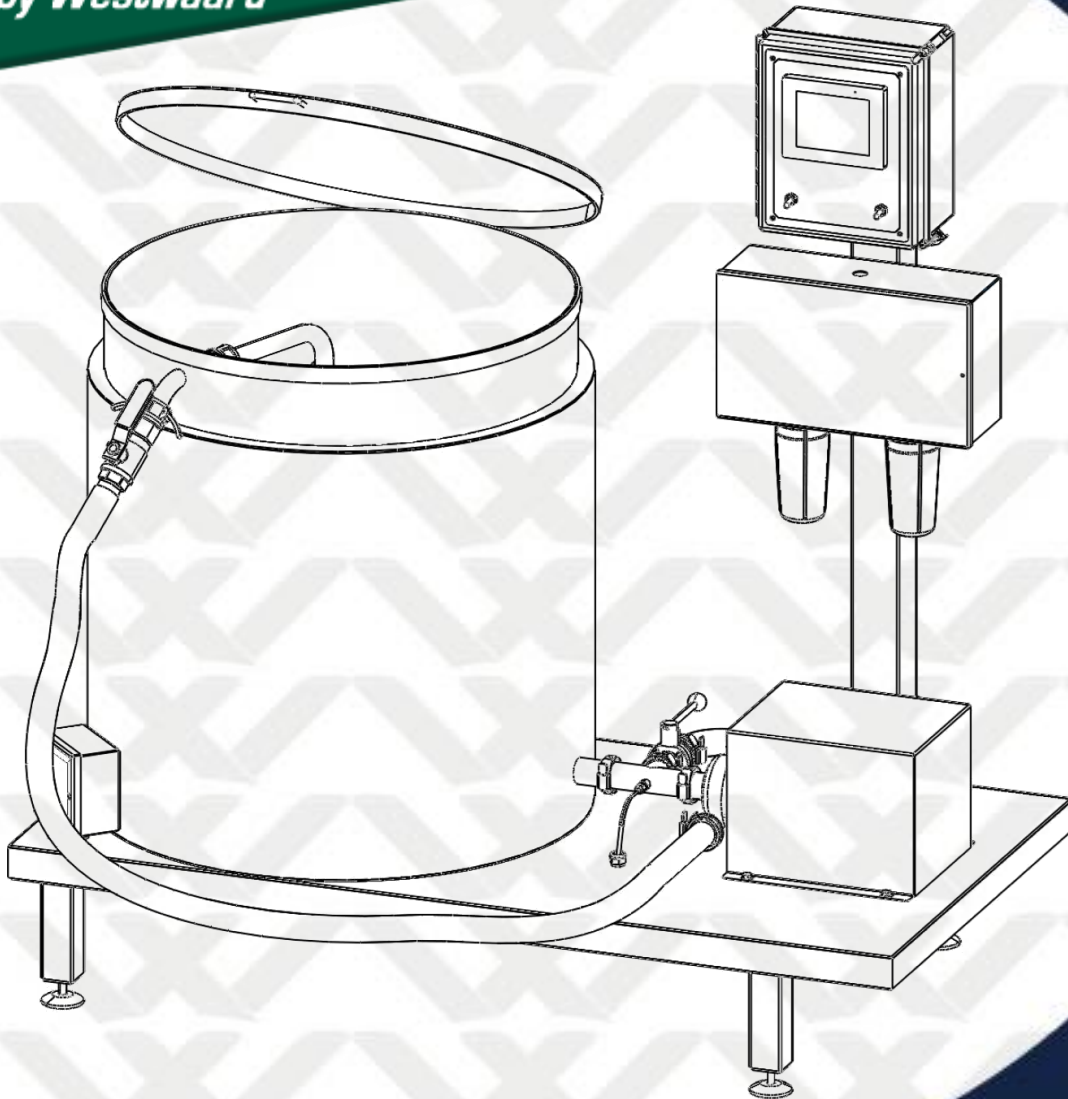

Calf Milk **Pasteurizer**

by Westward

Part Manual

Model:

**40, 60, 90 Gallon Pasteurizers
(WP40G, WP60G, WP90G)**

WESTWAARD
FABRICATORS for DAFITECH

Pressure Relief Valve

Item #	Part #	Description
1	Y574	3/4" Vacuum & Pressure Adj Relief Valve

Tank Components - 40 Gallon Unit

*Shown with Wash Jar Option

Item #	Part #	Description	# Quantity
1	C299	Spray Ball Only	
2	Q455	1" S/S Female Cam X FPT	
3	S276	1" X CL Galv Nipple	
4	Q895	1" SS THR Ball Valve	
5	V726	1" NPT X Hose Barb, SS	
6	S136	Heating Element 6000 Watt	
7	F880	1" PVC Clear Suction Hose	
8	Q793	1" Tri-clamp X Hose Barb	
9	Z475	Pasteurizer Agi-Wand	

*Items not listed are considered non-common replacement parts and can be custom ordered upon request.

Tank Components - 60 Gallon Unit

*Shown with Peristaltic Pump Option

Item #	Part #	Description
1	C299	Spray Ball Only
2	Y826	Heating Element 5000 Watt
3	Q455	1" S/S Female Cam X FPT
4	S276	1" X CL Galv Nipple
5	Q895	1" SS THR Ball Valve
6	V726	1" NPT X Hose Barb, SS
7	F880	1" PVC clear Suction Hose
8	Q793	1" Tri-clamp X Hose Barb Fitting

*Items not listed are considered non-common replacement parts and can be custom ordered upon request.

Tank Components - 90 Gallon Unit

Item #	Part #	Description
1	C299	Spray Ball Only
2	Y826	Heating Element 5000 Watt
3	Q455	1" S/S Female Cam X FPT
4	S276	1" X CL Galv Nipple
5	Q895	1" SS THR Ball Valve
6	V726	1" NPT X Hose Barb, SS
7	F880	1" PVC clear Suction Hose
8	O793	1" Tri-clamp X Hose Barb Fitting