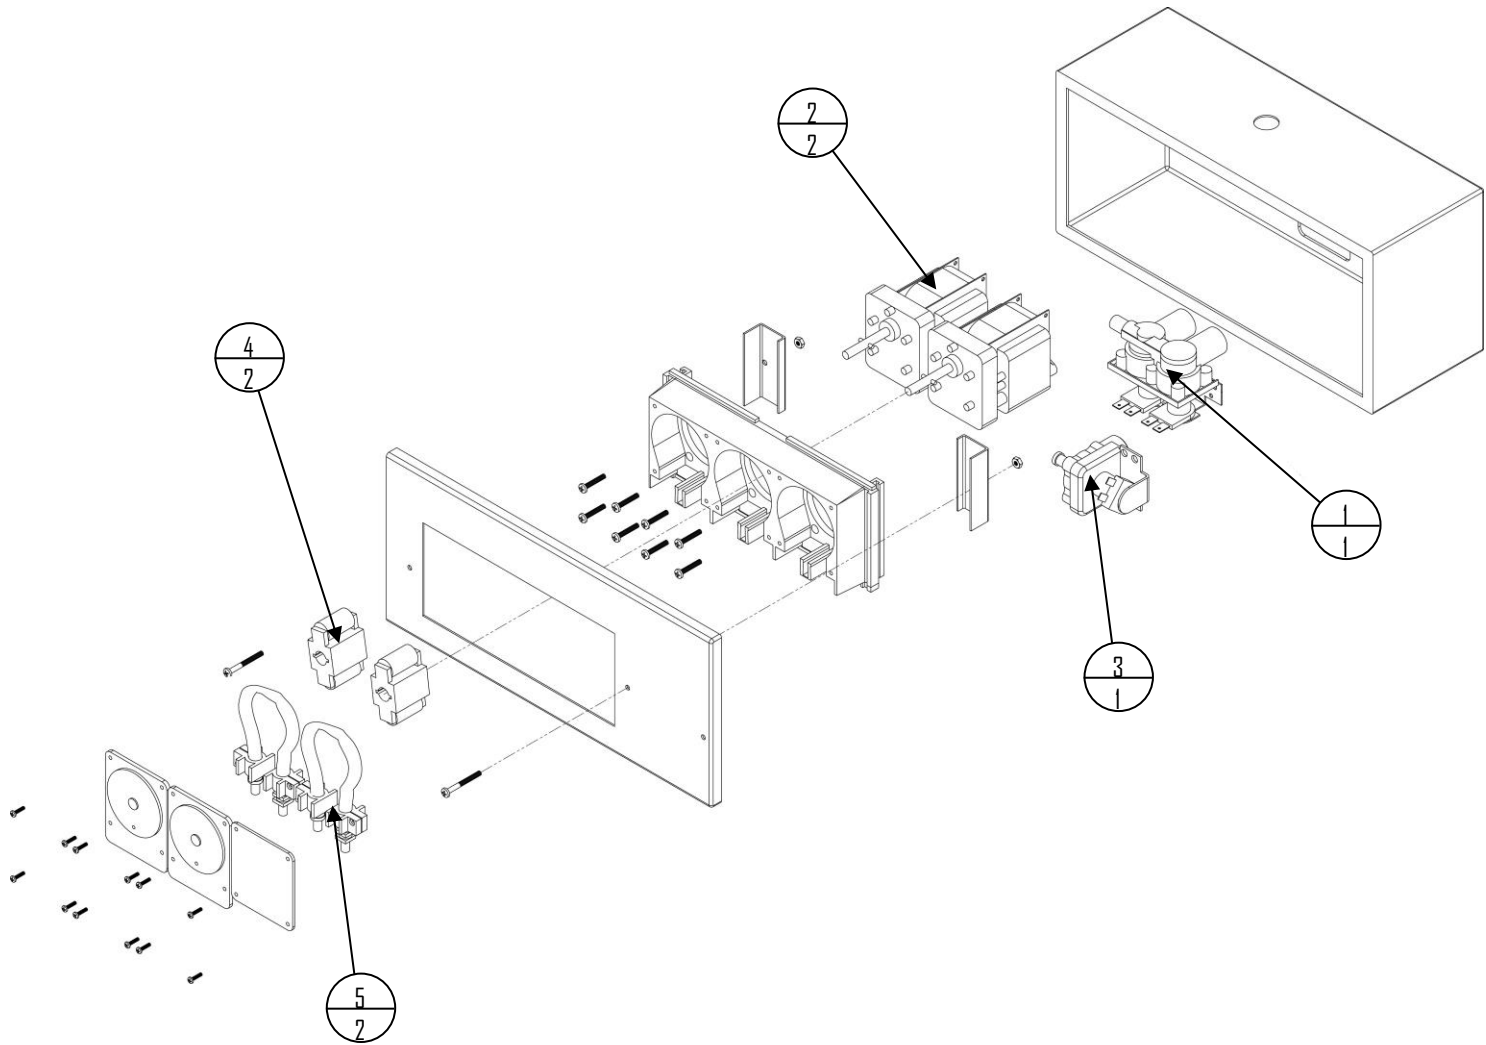

*Items not listed are considered non-common replacement parts and can be custom ordered upon request.

Tank Components - 60 Gallon Unit

*Shown with Peristaltic Pump Option

Item #	Part #	Description
1	C299	Spray Ball Only
2	Y826	Heating Element 5000 Watt
3	Q455	1" S/S Female Cam X FPT
4	S276	1" X CL Galv Nipple
5	Q895	1" SS THR Ball Valve
6	V726	1" NPT X Hose Barb, SS
7	F880	1" PVC clear Suction Hose
8	Q793	1" Tri-clamp X Hose Barb Fitting

*Items not listed are considered non-common replacement parts and can be custom ordered upon request.

Tank Components - 90 Gallon Unit

Item #	Part #	Description
1	C299	Spray Ball Only
2	Y826	Heating Element 5000 Watt
3	Q455	1" S/S Female Cam X FPT
4	S276	1" X CL Galv Nipple
5	Q895	1" SS THR Ball Valve
6	V726	1" NPT X Hose Barb, SS
7	F880	1" PVC clear Suction Hose
8	O793	1" Tri-clamp X Hose Barb Fitting

CIP Box - Peristaltic Pump Option

*Pasteurizer units can only have one CIP system, Peristaltic Pumps or Wash Jars.

#
Quantity

Item #	Part #	Description
1	G873	120 VAC Dual Sol Valve
2	J652	Hi Speed Motor 120V
3	T477	Pasteurizer Solenoid Valve (No Restrictor)
4	P366	Roller Assembly
5	M263	Bender Squeeze Tube Assy