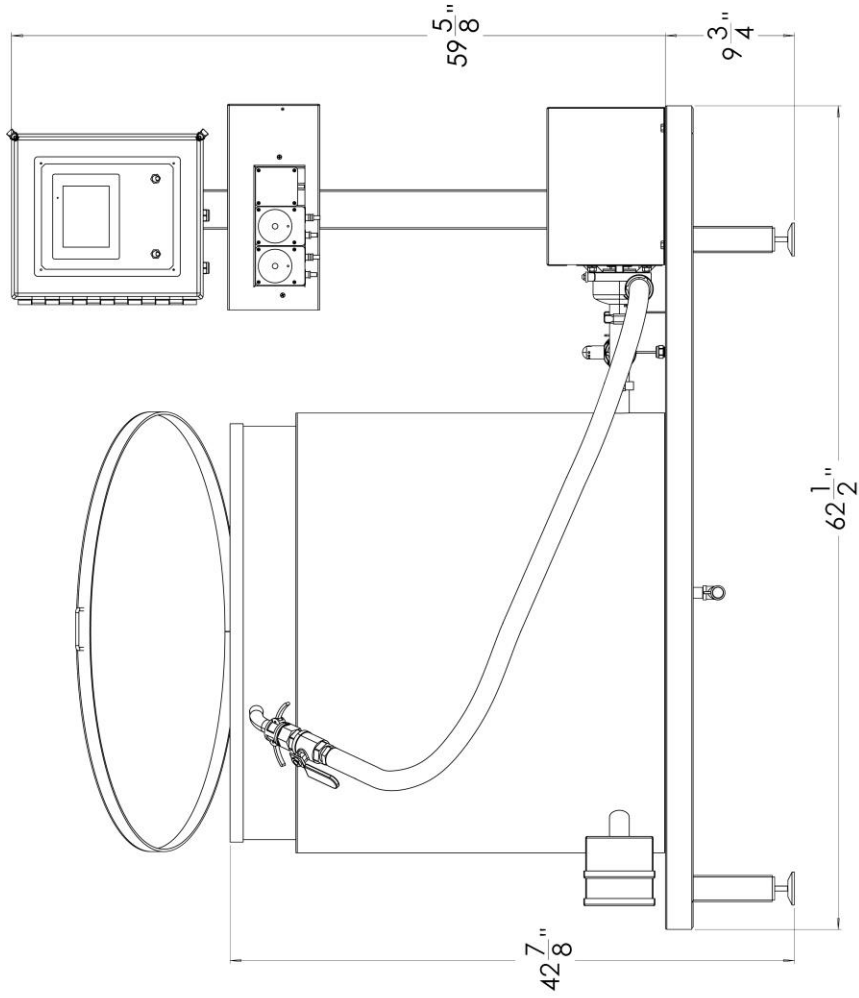

Quantity

Item #	Part #	Description
1	T477	Pasteurizer Solenoid Valve (No Restrictor)
2	C456	3/8" HB Nylon Tee
3	D200	Dispenser Lid HS Barb
4	X420	DET Bowl O-Ring
5	G156	Acid Disp Bowl
6	Z517	204 1/4" FNPT Check Valve

*Items not listed are considered non-common replacement parts and can be custom ordered upon request.

Motor Parts

Item #	Part #	Description
1	S450	1/2 HP, 1725 RPM, IPh, 56J, TEFC Motor
2	R277	5/16"-18 X 1" SS Bolt
3	Q797	5/16" X 3/4" SS Flat Washer
4	S581	5/16" - 18 SS Nut
5		Westwaard Milk Pump Back Plate
6	U600	STA-Rite Seal PKG.
7	C214	Impeller sizes changes with HP size
8	G844	4" SS V Insert Clamp
9	X459	4" Triclover Gasket
10	A802	1 1/2" SS V Insert Clamp
11	D294	1 1/2" Tri-clamp Rubber Gasket
12	D745	Westwaard Milk Pump Housing .5HP-2HP
13	B399	RTD Sensor
14	X879	1-1/2" Clamp SS Butterfly Valve
15	S175	Pasteurizer Auto Drain SS Frame ASM Only
16	B757	Measure / Drain Valve Cap
17	R460	Pasteurizer Auto Drain SS Plunger Attachment
18	U859	Auto Drain Valve Assy

*Items not listed are considered non-common replacement parts and can be custom ordered upon request.

Overall Dimensions - 40 Gallon Unit

Overall Dimensions - 60 Gallon Unit

Overall Dimensions - 90 Gallon Unit