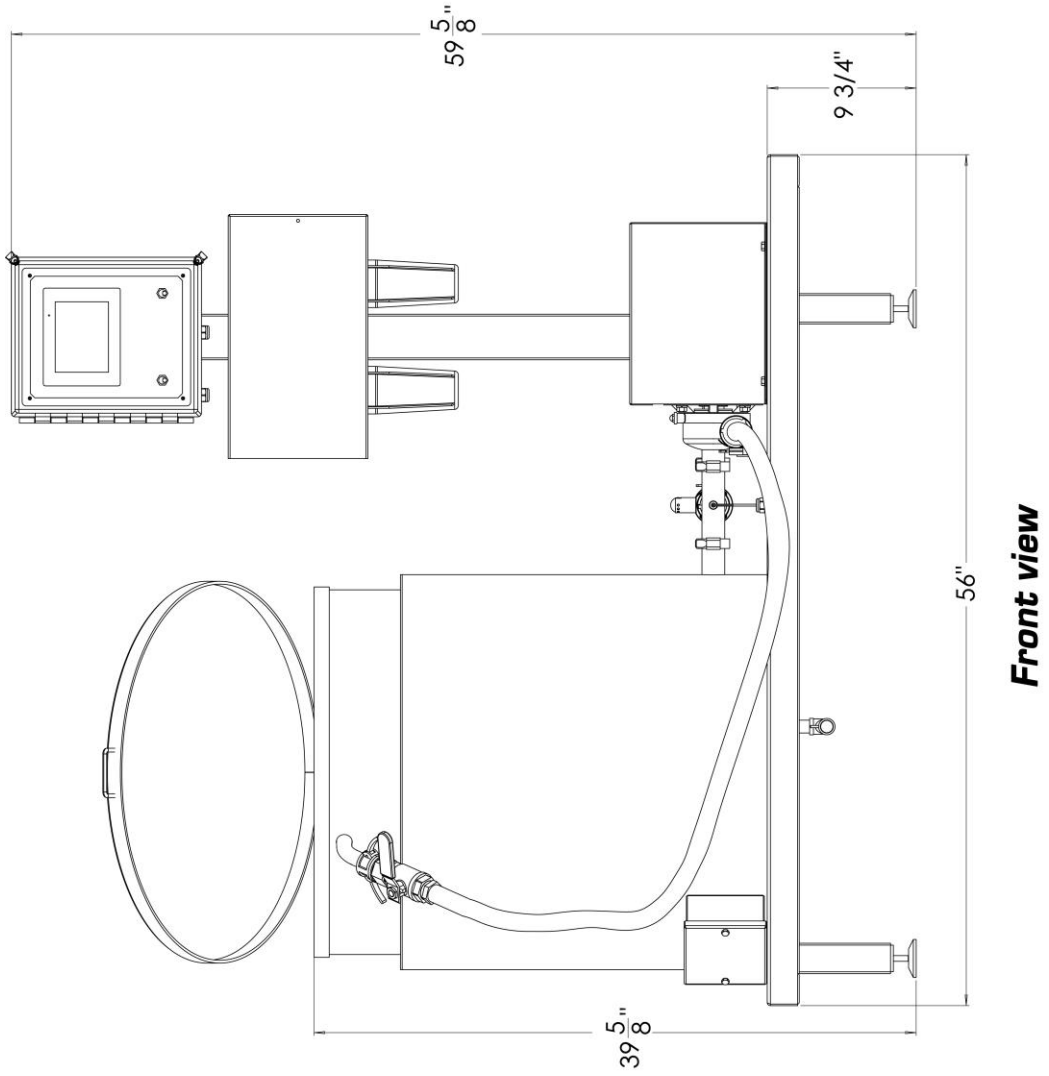

Quantity

Item #	Part #	Description
1	T477	Pasteurizer Solenoid Valve (No Restrictor)
2	C456	3/8" HB Nylon Tee
3	D200	Dispenser Lid HS Barb
4	X420	DET Bowl O-Ring
5	G156	Acid Disp Bowl
6	Z517	204 1/4" FNPT Check Valve

*Items not listed are considered non-common replacement parts and can be custom ordered upon request.

Motor Parts

Item #	Part #	Description
1	S450	1/2 HP, 1725 RPM, IPh, 56J, TEFC Motor
2	R277	5/16"-18 X 1" SS Bolt
3	Q797	5/16" X 3/4" SS Flat Washer
4	S581	5/16" - 18 SS Nut
5		Westwaard Milk Pump Back Plate
6	U600	STA-Rite Seal PKG.
7	C214	Impeller sizes changes with HP size
8	G844	4" SS V Insert Clamp
9	X459	4" Triclover Gasket
10	A802	1 1/2" SS V Insert Clamp
11	D294	1 1/2" Tri-clamp Rubber Gasket
12	D745	Westwaard Milk Pump Housing .5HP-2HP
13	B399	RTD Sensor
14	X879	1-1/2" Clamp SS Butterfly Valve
15	S175	Pasteurizer Auto Drain SS Frame ASM Only
16	B757	Measure / Drain Valve Cap
17	R460	Pasteurizer Auto Drain SS Plunger Attachment
18	U859	Auto Drain Valve Assy

*Items not listed are considered non-common replacement parts and can be custom ordered upon request.

Overall Dimensions - 40 Gallon Unit

Overall Dimensions - 60 Gallon Unit

Overall Dimensions - 90 Gallon Unit