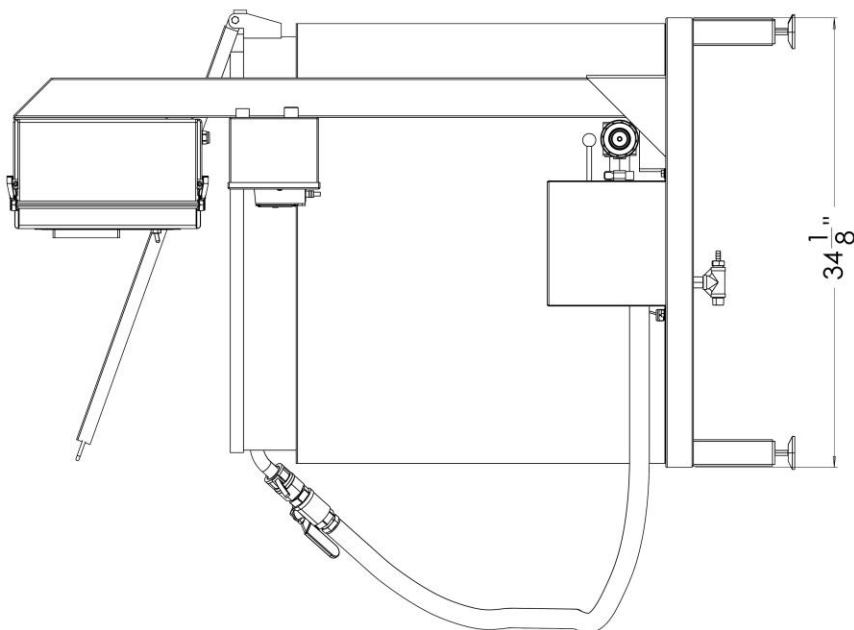

Overall Dimensions - 90 Gallon Unit

Side View