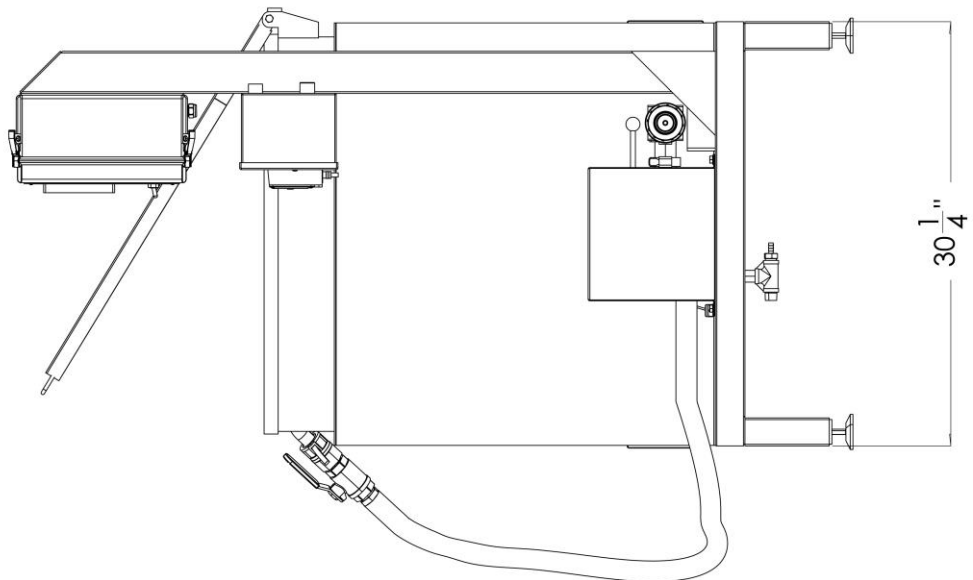

Overall Dimensions - 60 Gallon Unit