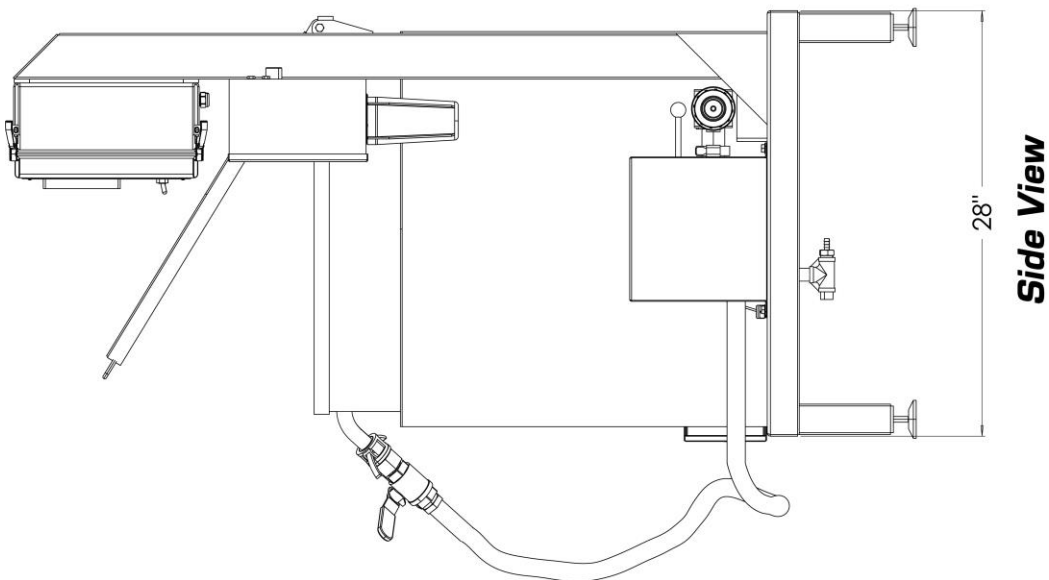

Overall Dimensions - 40 Gallon Unit