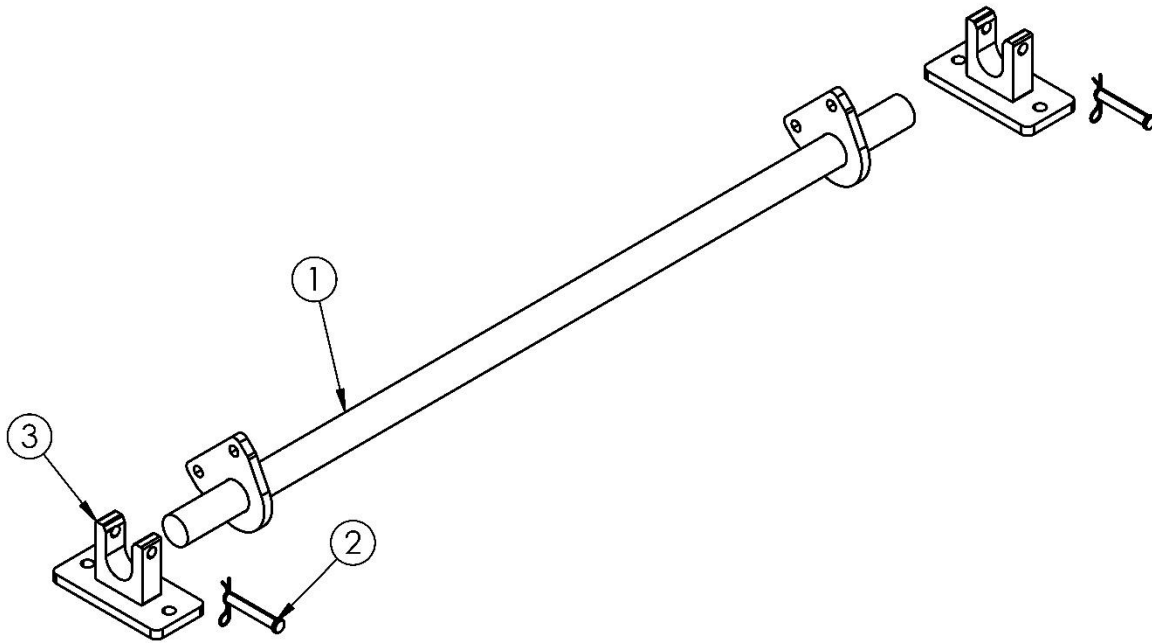

Bar Screen

Label	Part #	Descriptions
1	O132	Barscreen – Pivot Bracket
2	A181	1/2" X 4-1/4" Hitch Pin
3	B833	Barscreen – Wall Mount Bracket