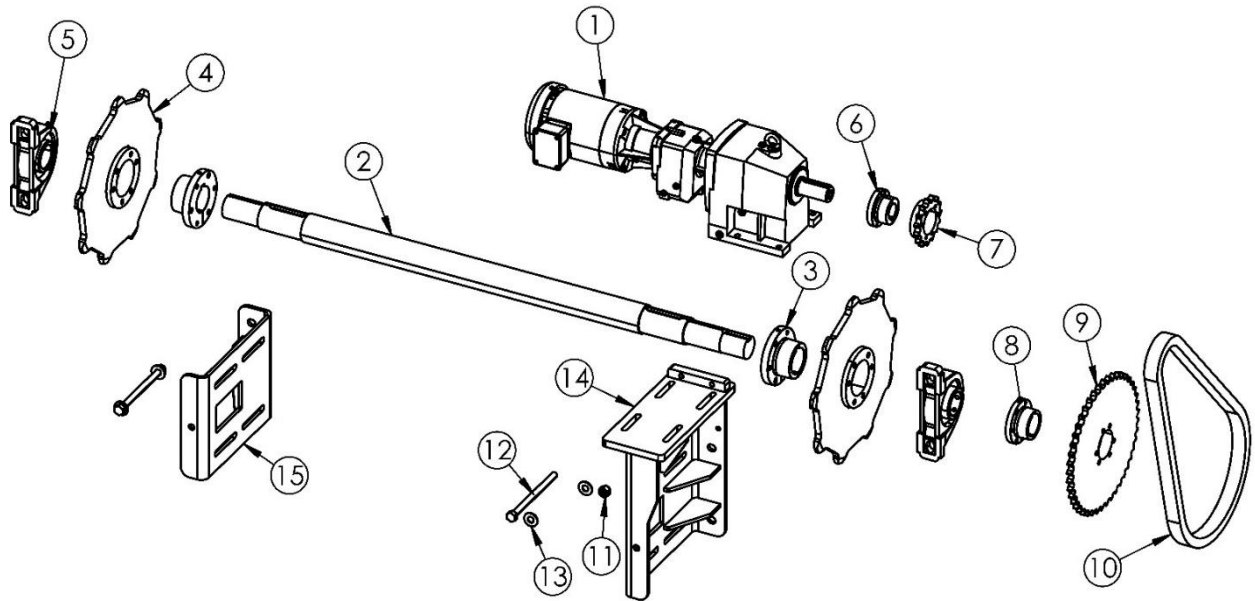

## Bar Screen

Label	Part #	Descriptions
1	D609	Nose Guide, Black UHMW
2	Z508	Pad, Black UHMW
3	U468	1/2" X 2-3/4" SS Bolt
4	D817	1/2" – 13 x 1-1/2" SS Bolt
5	U124	1/2" SS Flat Washer USS
6	F567	1/2" -13 SS Nylock Nut

## Bar Screen

Label	Part #	Descriptions
1	J286	DF-3910 Steel Flex Chain (serial # 9277 and below)
	K517	Bar Screen Chain (serial # 9278 and above)
2	O689	Barscreen – Rake Bar Full Assembly
c	---	Flat Bar Full Assembly (See next page)

## Bar Screen

Label	Part #	Descriptions
1	J100	Bar Screen Solid Cross Bar
2	U689	Bar Screen Rake Only
3	X587	1/2" x 3-1/4" SS Hex Bolt
4	U124	1/2" SS Flat Washer USS
5	G837	1/2" -13 SS Nut
6	Y652	1/2" -13 x 1-1/2" SS Bolt
7	Y683	Barscreen Flat Bar Chain Support

## Bar Screen

Label	Part #	Descriptions
1	K812	Nord Gearbox-.25HP w/ Motor 3 PH. 869.04:1 (Bar Screen)
	S821	Nord Gearbox Only .25HP 869.04:1 (Bar Screen)
	F520	Nord Motor 25HP 56C (Bar Screen)
2	X652	Bar Screen Shaft
3	P206	E 2-3/4" QD Bushing
4	T654	DF3910E9 Sprocket (serial # 9277 and below)
	Q401	DF3500E10 Sprocket – Ber Screen (serial # 9278 and above)
5	A775	Pillow Block Bearing P2BSCM207
6	X679	QD bushing SK 1-5/8"
7	G653	80SK15H Sprocket
8	P175	QD bushing SF 2-3/8"
9	J233	80SF45 QD Sprocket
10	B110	#80 RIV H.D. Chain - FT
11	F742	5/8" SS Nylock
12	O471	5/8" X 9" Zinc Bolt
13	O361	5/8" SS Flat Washer USS
14	A838	Barscreen – Dive side bearing mount
15	C644	Barscreen – Non-drive side bearing mount