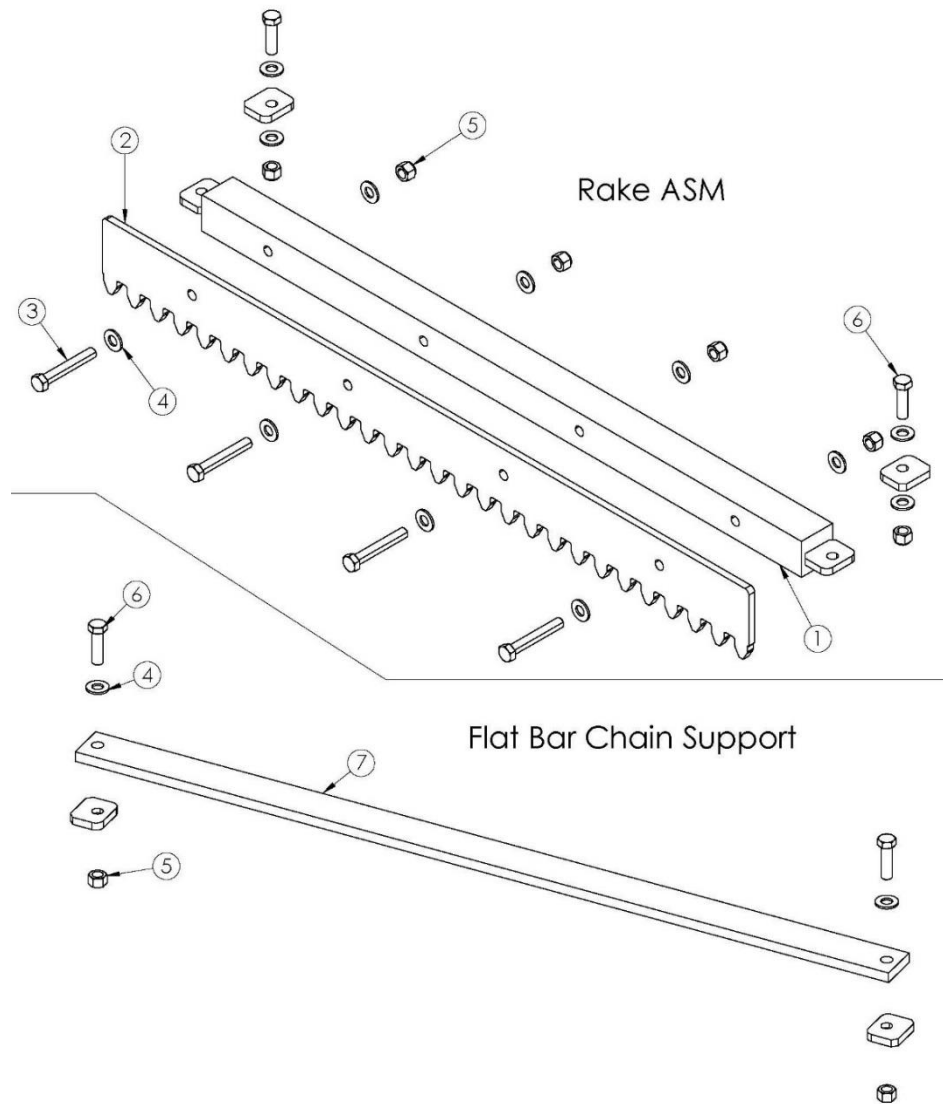

## Bar Screen

Label	Part #	Descriptions
1	D609	Nose Guide, Black UHMW
2	Z508	Pad, Black UHMW
3	U468	1/2" X 2-3/4" SS Bolt
4	D817	1/2" – 13 x 1-1/2" SS Bolt
5	U124	1/2" SS Flat Washer USS
6	F567	1/2" -13 SS Nylock Nut

## Bar Screen

Label	Part #	Descriptions
1	J286	DF-3910 Steel Flex Chain (serial # 9277 and below)
	K517	Bar Screen Chain (serial # 9278 and above)
2	O689	Barscreen – Rake Bar Full Assembly
c	---	Flat Bar Full Assembly (See next page)

## Bar Screen

Label	Part #	Descriptions
1	J100	Bar Screen Solid Cross Bar
2	U689	Bar Screen Rake Only
3	X587	1/2" x 3-1/4" SS Hex Bolt
4	U124	1/2" SS Flat Washer USS
5	G837	1/2" -13 SS Nut
6	Y652	1/2" -13 x 1-1/2" SS Bolt
7	Y683	Barscreen Flat Bar Chain Support

## Bar Screen

Label	Part #	Descriptions
1	K812	Nord Gearbox-.25HP w/ Motor 3 PH. 869.04:1 (Bar Screen)
	S821	Nord Gearbox Only .25HP 869.04:1 (Bar Screen)
	F520	Nord Motor 25HP 56C (Bar Screen)
2	X652	Bar Screen Shaft
3	P206	E 2-3/4" QD Bushing
4	T654	DF3910E9 Sprocket (serial # 9277 and below)
	Q401	DF3500E10 Sprocket – Ber Screen (serial # 9278 and above)
5	A775	Pillow Block Bearing P2BSCM207
6	X679	QD bushing SK 1-5/8"
7	G653	80SK15H Sprocket
8	P175	QD bushing SF 2-3/8"
9	J233	80SF45 QD Sprocket
10	B110	#80 RIV H.D. Chain - FT
11	F742	5/8" SS Nylock
12	O471	5/8" X 9" Zinc Bolt
13	O361	5/8" SS Flat Washer USS
14	A838	Barscreen – Dive side bearing mount
15	C644	Barscreen – Non-drive side bearing mount