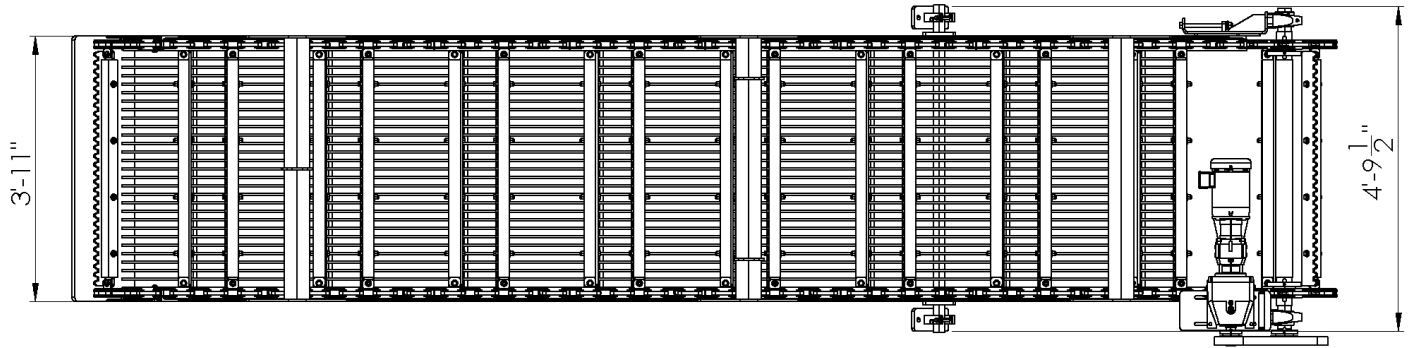

### 14' Bar Screen Shown

Sizes	Part #	Descriptions
14'	V221	DT Bar Screen 14' x 47"
16'	Q810	DT Bar Screen 16' x 47"
18'	E591	DT Bar Screen 18' x 47"
20'	K340	DT Bar Screen 20' x 47"
22'	S551	DT Bar Screen 22' x 47"
24'	S512	DT Bar Screen 24' x 47" (2 Piece Frame)