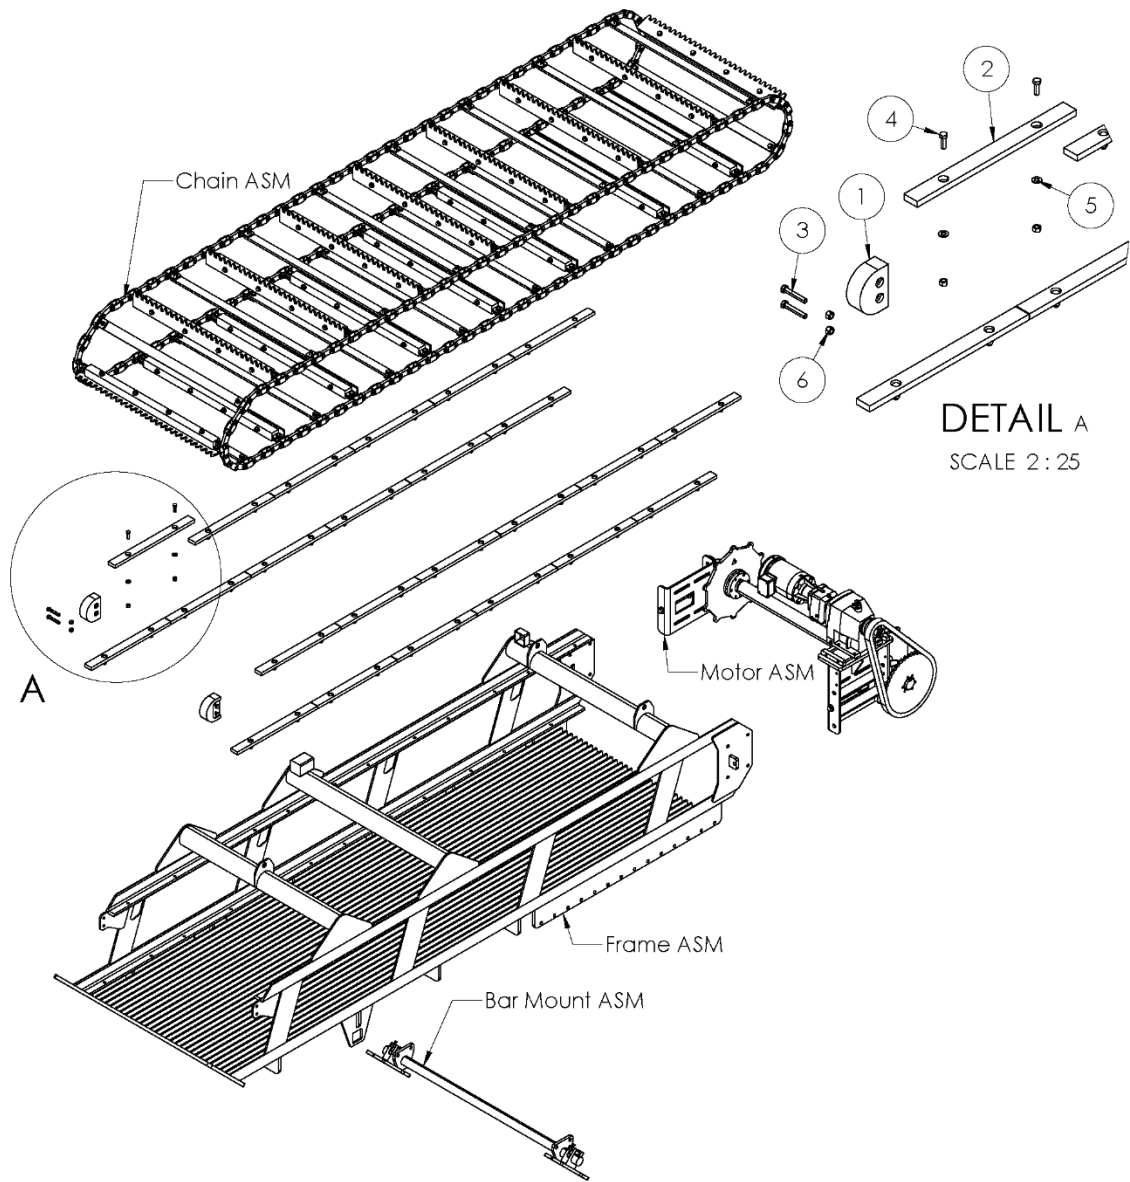

## Bar Screen

<b>Rev</b>	<b>Date</b>	<b>Changes</b>
0		Initial completion
1	10-10-23	Updated Chain Part #
1.1	11-7-23	Rake Part Numbers Added
1.2	11-16-23	Updated Overview Image & Part #

## Bar Screen

Label	Part #	Descriptions
1	D609	Nose Guide, Black UHMW
2	Z508	Pad, Black UHMW
3	U468	1/2" X 2-3/4" SS Bolt
4	D817	1/2" – 13 x 1-1/2" SS Bolt
5	U124	1/2" SS Flat Washer USS
6	F567	1/2" -13 SS Nylock Nut

## Bar Screen

Label	Part #	Descriptions
1	J286	DF-3910 Steel Flex Chain (serial # 9277 and below)
	K517	Bar Screen Chain (serial # 9278 and above)
2	O689	Barscreen – Rake Bar Full Assembly
c	---	Flat Bar Full Assembly (See next page)

### 14' Bar Screen Shown

Sizes	Part #	Descriptions
14'	V221	DT Bar Screen 14' x 47"
16'	Q810	DT Bar Screen 16' x 47"
18'	E591	DT Bar Screen 18' x 47"
20'	K340	DT Bar Screen 20' x 47"
22'	S551	DT Bar Screen 22' x 47"
24'	S512	DT Bar Screen 24' x 47" (2 Piece Frame)