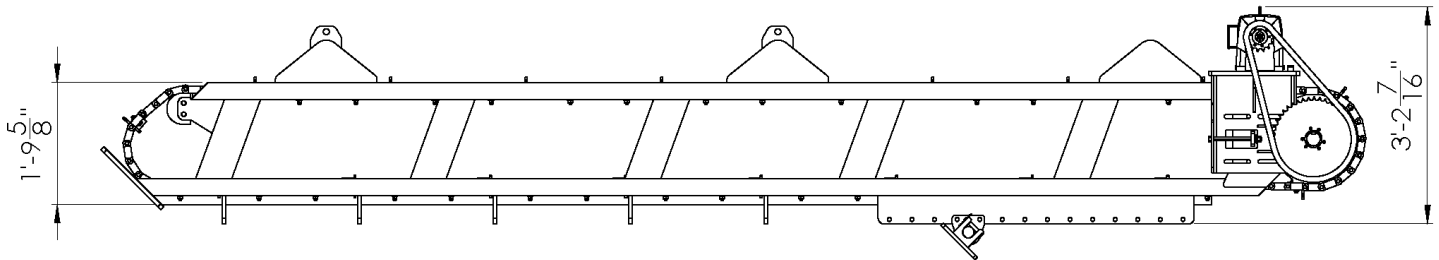

14' Bar Screen Shown

Sizes	Part #	Descriptions
14'	V221	DT Bar Screen 14' x 47"
16'	Q810	DT Bar Screen 16' x 47"
18'	E591	DT Bar Screen 18' x 47"
20'	K340	DT Bar Screen 20' x 47"
22'	S551	DT Bar Screen 22' x 47"
24'	S512	DT Bar Screen 24' x 47" (2 Piece Frame)