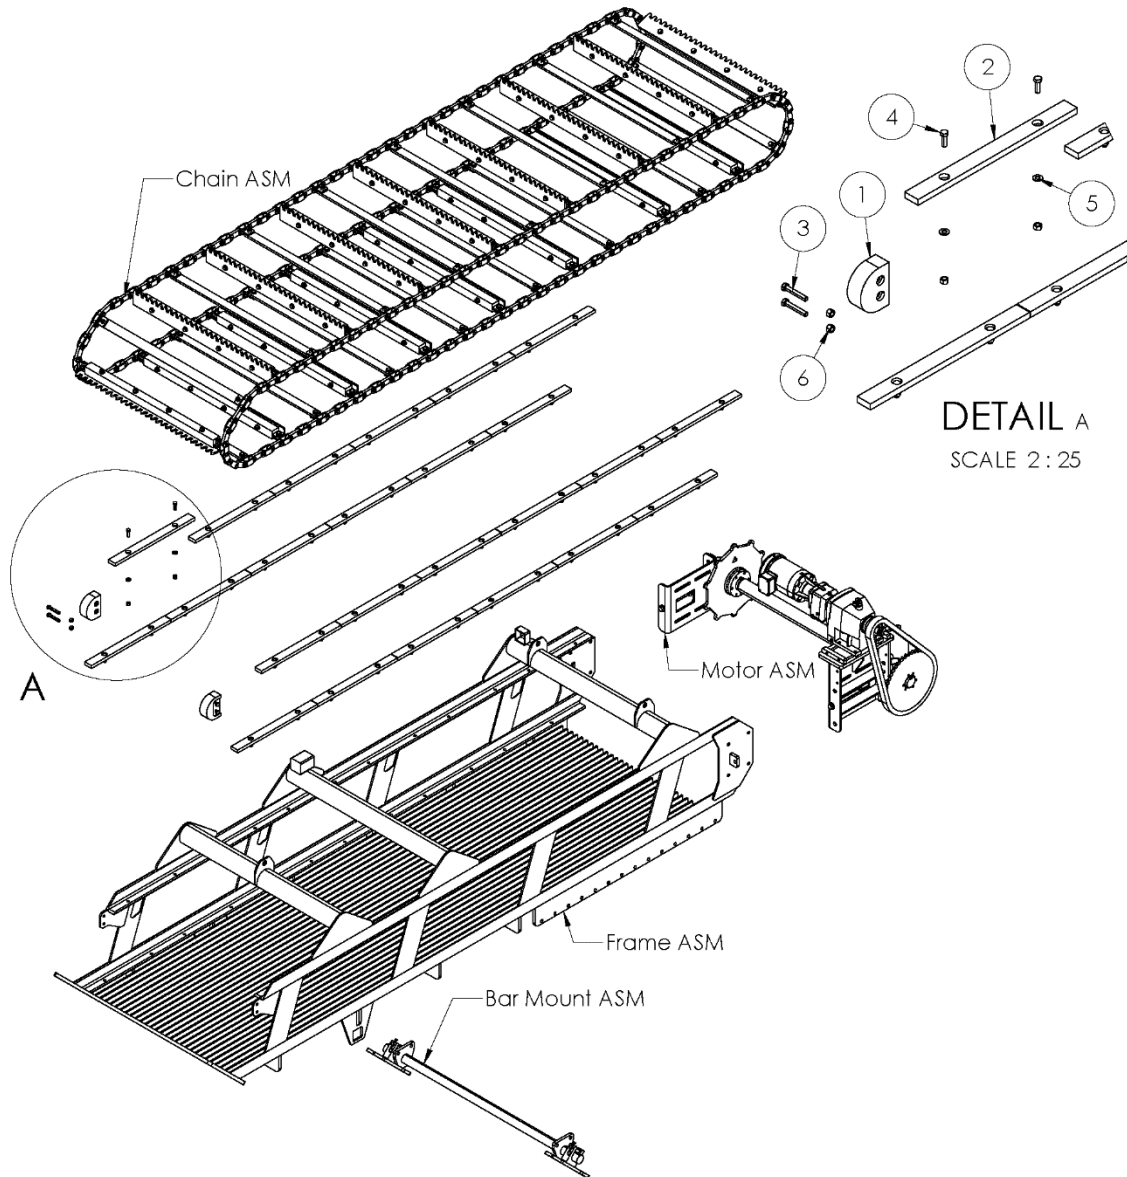

## Bar Screen

<b>Rev</b>	<b>Date</b>	<b>Changes</b>
0		Initial completion
1	10-10-23	Updated Chain Part #
1.1	11-7-23	Rake Part Numbers Added
1.2	11-16-23	Updated Overview Image & Part #
1.3	1-26-26	Update Motor Part #
1.4	4-6-26	Bolt Part # Update

## Bar Screen

Label	Part #	Descriptions
1	D609	Nose Guide, Black UHMW
2	Z508	Pad, Black UHMW
3	U468	1/2" X 2-3/4" SS Bolt
4	D817	1/2" – 13 x 1-1/2" SS Bolt
5	U124	1/2" SS Flat Washer USS
6	F567	1/2" -13 SS Nylock Nut

## Bar Screen

Label	Part #	Descriptions
1	J286	DF-3910 Steel Flex Chain (serial # 9277 and below)
	K517	Bar Screen Chain (serial # 9278 and above)
2	O689	Barscreen – Rake Bar Full Assembly
c	---	Flat Bar Full Assembly (See next page)

## 14' Bar Screen Shown

Sizes	Part #	Descriptions
14'	V221	DT Bar Screen 14' x 47"
16'	Q810	DT Bar Screen 16' x 47"
18'	E591	DT Bar Screen 18' x 47"
20'	K340	DT Bar Screen 20' x 47"
22'	S551	DT Bar Screen 22' x 47"
24'	S512	DT Bar Screen 24' x 47" (2 Piece Frame)