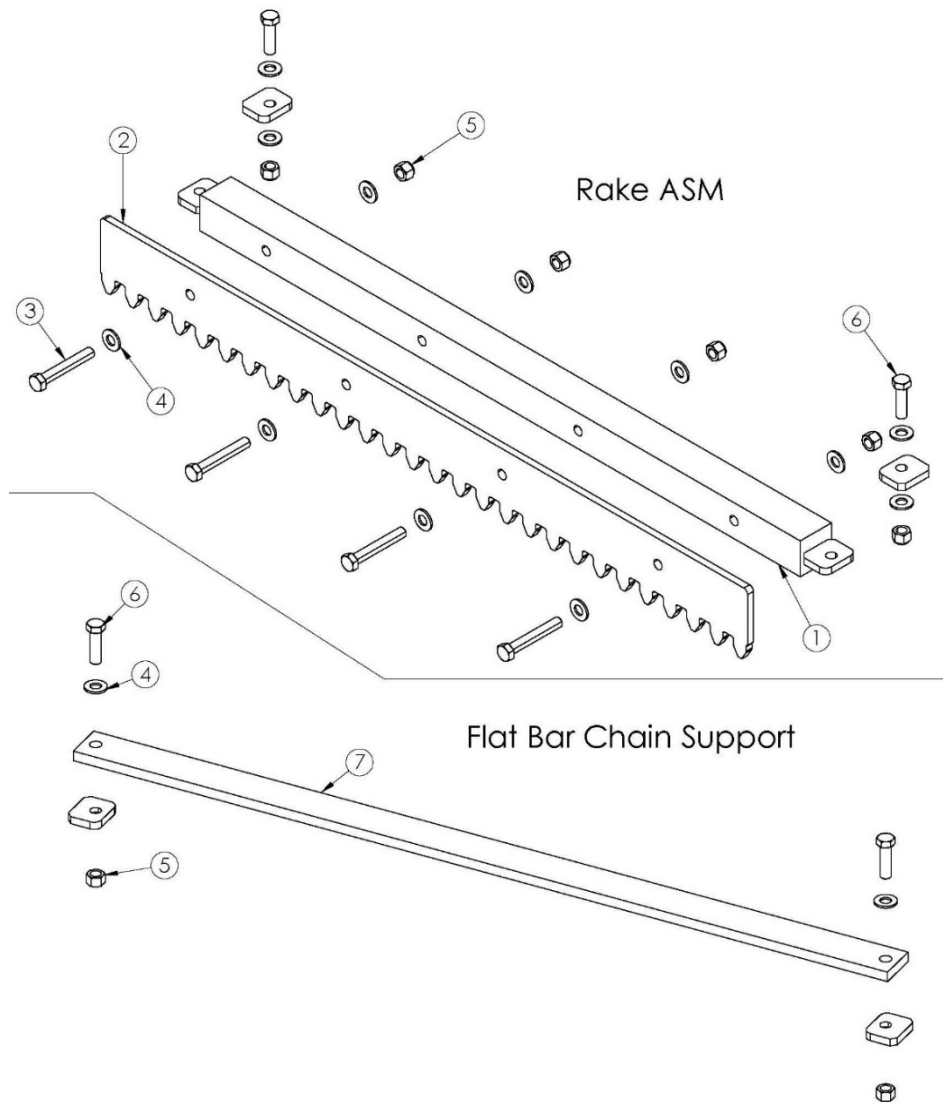

## Bar Screen

Label	Part #	Descriptions
1	D609	Nose Guide, Black UHMW
2	Z508	Pad, Black UHMW
3	U468	1/2" X 2-3/4" SS Bolt
4	D817	1/2" – 13 x 1-1/2" SS Bolt
5	U124	1/2" SS Flat Washer USS
6	F567	1/2" -13 SS Nylock Nut

## Bar Screen

Label	Part #	Descriptions
1	J286	DF-3910 Steel Flex Chain (serial # 9277 and below)
	K517	Bar Screen Chain (serial # 9278 and above)
2	O689	Barscreen – Rake Bar Full Assembly
c	---	Flat Bar Full Assembly (See next page)

## Bar Screen

Label	Part #	Descriptions
1	J100	Bar Screen Solid Cross Bar
2	U689	Bar Screen Rake Only
3	X587	1/2" x 3-1/4" SS Hex Bolt
4	U124	1/2" SS Flat Washer USS
5	G837	1/2" -13 SS Nut
6	Y652	1/2" -13 x 1-1/2" SS Bolt
7	Y683	Barscreen Flat Bar Chain Support

## Bar Screen

Label	Part #	Descriptions
1	K812	Nord Gearbox-.25HP w/ Motor 3 PH. 869.04:1 (Bar Screen)
	S821	Nord Gearbox Only .25HP 869.04:1 (Bar Screen)
	V648	Nord Motor .25HP 56C 3PH 50/60 (Bar Screen)
2	X652	Bar Screen Shaft
3	P206	E 2-3/4" QD Bushing
4	T654	DF3910E9 Sprocket (serial # 9277 and below)
	Q401	DF3500E10 Sprocket – Ber Screen (serial # 9278 and above)
5	A775	Pillow Block Bearing P2BSCM207
6	X679	QD bushing SK 1-5/8"
7	G653	80SK15H Sprocket
8	P175	QD bushing SF 2-3/8"
9	J233	80SF45 QD Sprocket
10	B110	#80 RIV H.D. Chain - FT
11	F742	5/8" SS Nylock
12	V957	SS Adjustment Bolt 5/8" x 9"
13	O361	5/8" SS Flat Washer USS
14	A838	Barscreen – Dive side bearing mount
15	C644	Barscreen – Non-drive side bearing mount