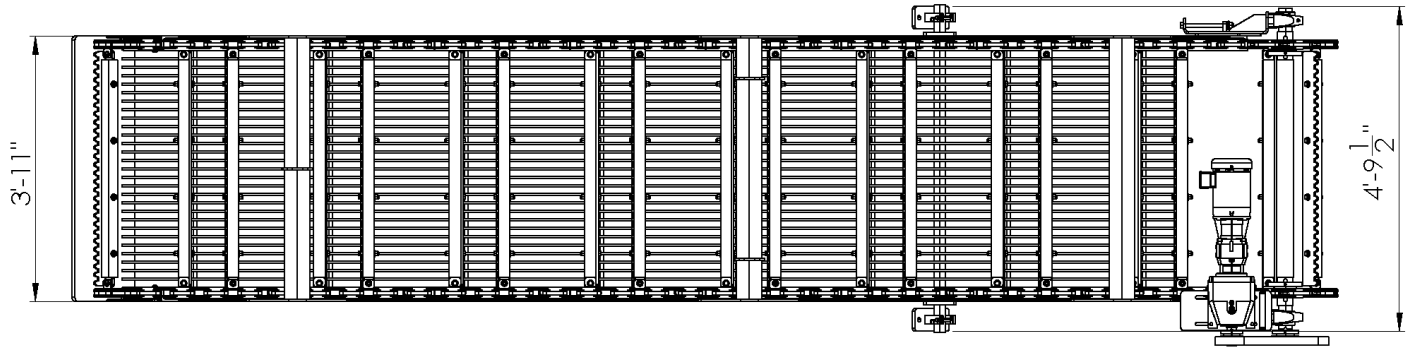

## 14' Bar Screen Shown

Sizes	Part #	Descriptions
14'	V221	DT Bar Screen 14' x 47"
16'	Q810	DT Bar Screen 16' x 47"
18'	E591	DT Bar Screen 18' x 47"
20'	K340	DT Bar Screen 20' x 47"
22'	S551	DT Bar Screen 22' x 47"
24'	S512	DT Bar Screen 24' x 47" (2 Piece Frame)