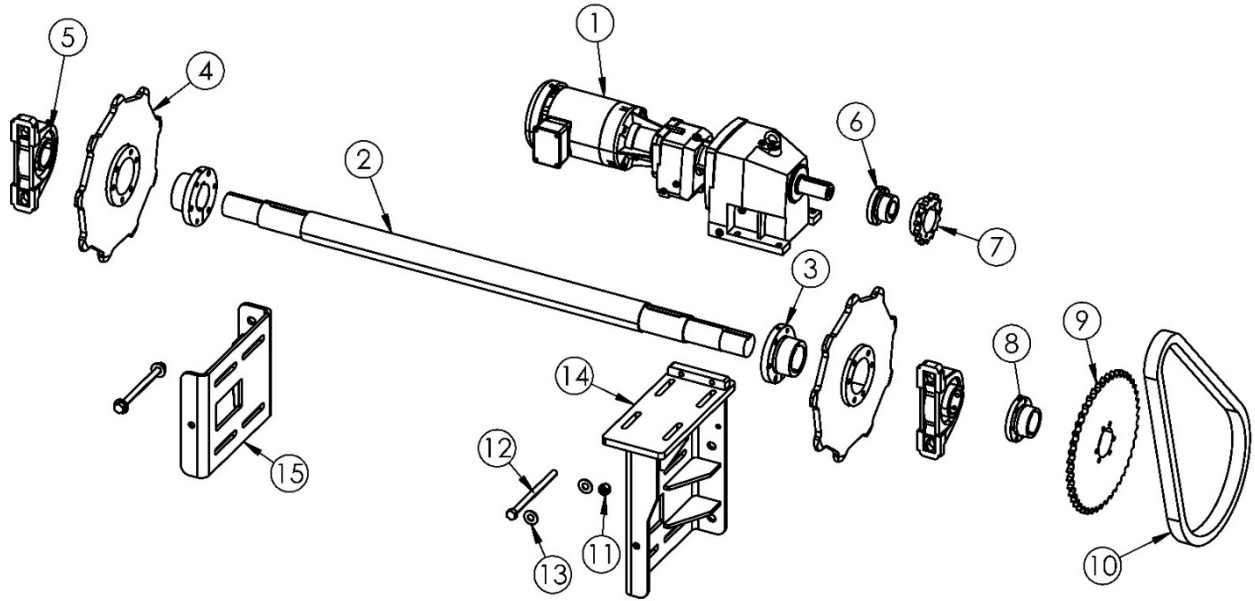

## Bar Screen

Label	Part #	Descriptions
1	D609	Nose Guide, Black UHMW
2	Z508	Pad, Black UHMW
3	U468	1/2" X 2-3/4" SS Bolt
4	D817	1/2" – 13 x 1-1/2" SS Bolt
5	U124	1/2" SS Flat Washer USS
6	F567	1/2" -13 SS Nylock Nut

## Bar Screen

Label	Part #	Descriptions
1	J286	DF-3910 Steel Flex Chain (serial # 9277 and below)
	K517	Bar Screen Chain (serial # 9278 and above)
2	O689	Barscreen – Rake Bar Full Assembly
c	---	Flat Bar Full Assembly (See next page)

## Bar Screen

Label	Part #	Descriptions
1	J100	Bar Screen Solid Cross Bar
2	U689	Bar Screen Rake Only
3	X587	1/2" x 3-1/4" SS Hex Bolt
4	U124	1/2" SS Flat Washer USS
5	G837	1/2" -13 SS Nut
6	Y652	1/2" -13 x 1-1/2" SS Bolt
7	Y683	Barscreen Flat Bar Chain Support

## Bar Screen

Label	Part #	Descriptions
1	K812	Nord Gearbox-.25HP w/ Motor 3 PH. 869.04:1 (Bar Screen)
	S821	Nord Gearbox Only .25HP 869.04:1 (Bar Screen)
	V648	Nord Motor .25HP 56C 3PH 50/60 (Bar Screen)
2	X652	Bar Screen Shaft
3	P206	E 2-3/4" QD Bushing
4	T654	DF3910E9 Sprocket (serial # 9277 and below)
	Q401	DF3500E10 Sprocket – Ber Screen (serial # 9278 and above)
5	A775	Pillow Block Bearing P2BSCM207
6	X679	QD bushing SK 1-5/8"
7	G653	80SK15H Sprocket
8	P175	QD bushing SF 2-3/8"
9	J233	80SF45 QD Sprocket
10	B110	#80 RIV H.D. Chain - FT
11	F742	5/8" SS Nylock
12	V957	SS Adjustment Bolt 5/8" x 9"
13	O361	5/8" SS Flat Washer USS
14	A838	Barscreen – Dive side bearing mount
15	C644	Barscreen – Non-drive side bearing mount