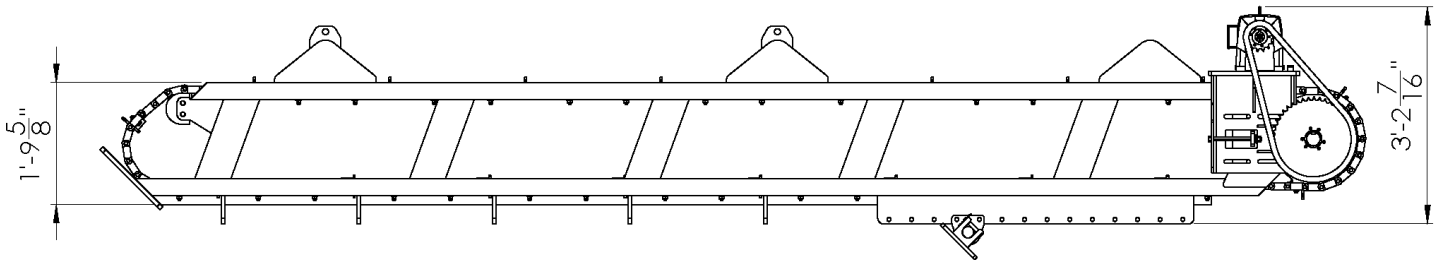

14' Bar Screen Shown

Sizes	Part #	Descriptions
14'	V221	DT Bar Screen 14' x 47"
16'	Q810	DT Bar Screen 16' x 47"
18'	E591	DT Bar Screen 18' x 47"
20'	K340	DT Bar Screen 20' x 47"
22'	S551	DT Bar Screen 22' x 47"
24'	S512	DT Bar Screen 24' x 47" (2 Piece Frame)