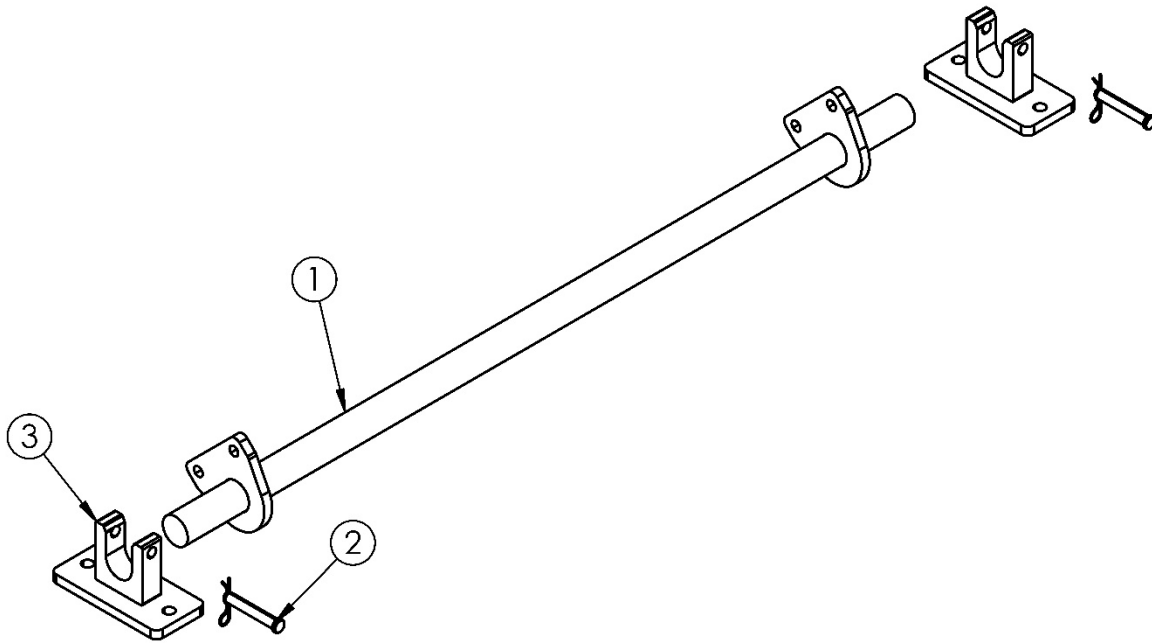

Bar Screen

Label	Part #	Descriptions
1	O132	Barscreen – Pivot Bracket
2	A181	1/2" X 4-1/4" Hitch Pin
3	B833	Barscreen – Wall Mount Bracket