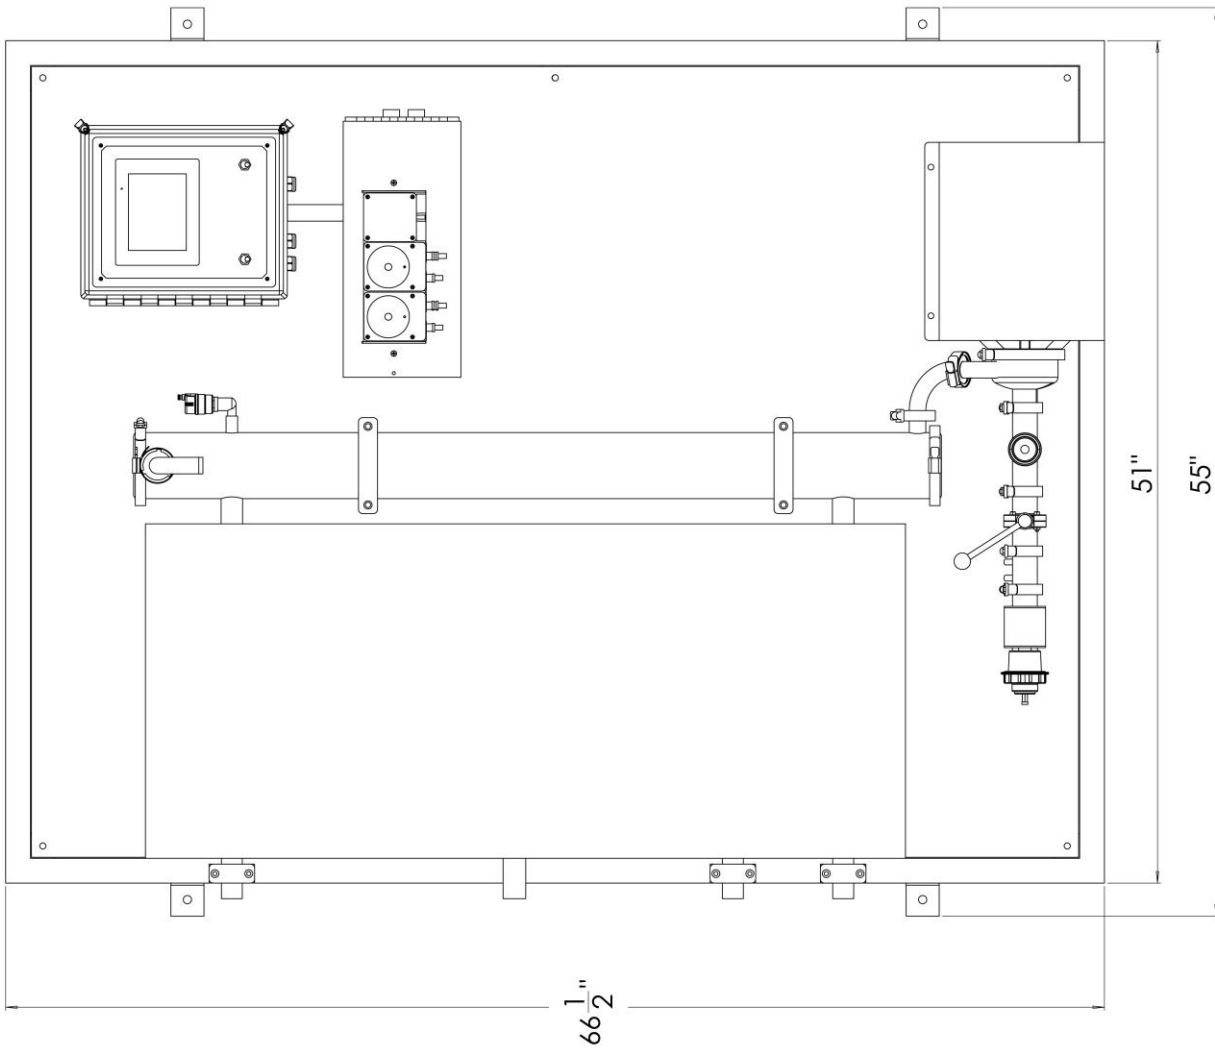

Control Center - Overall Dimensions

Front view