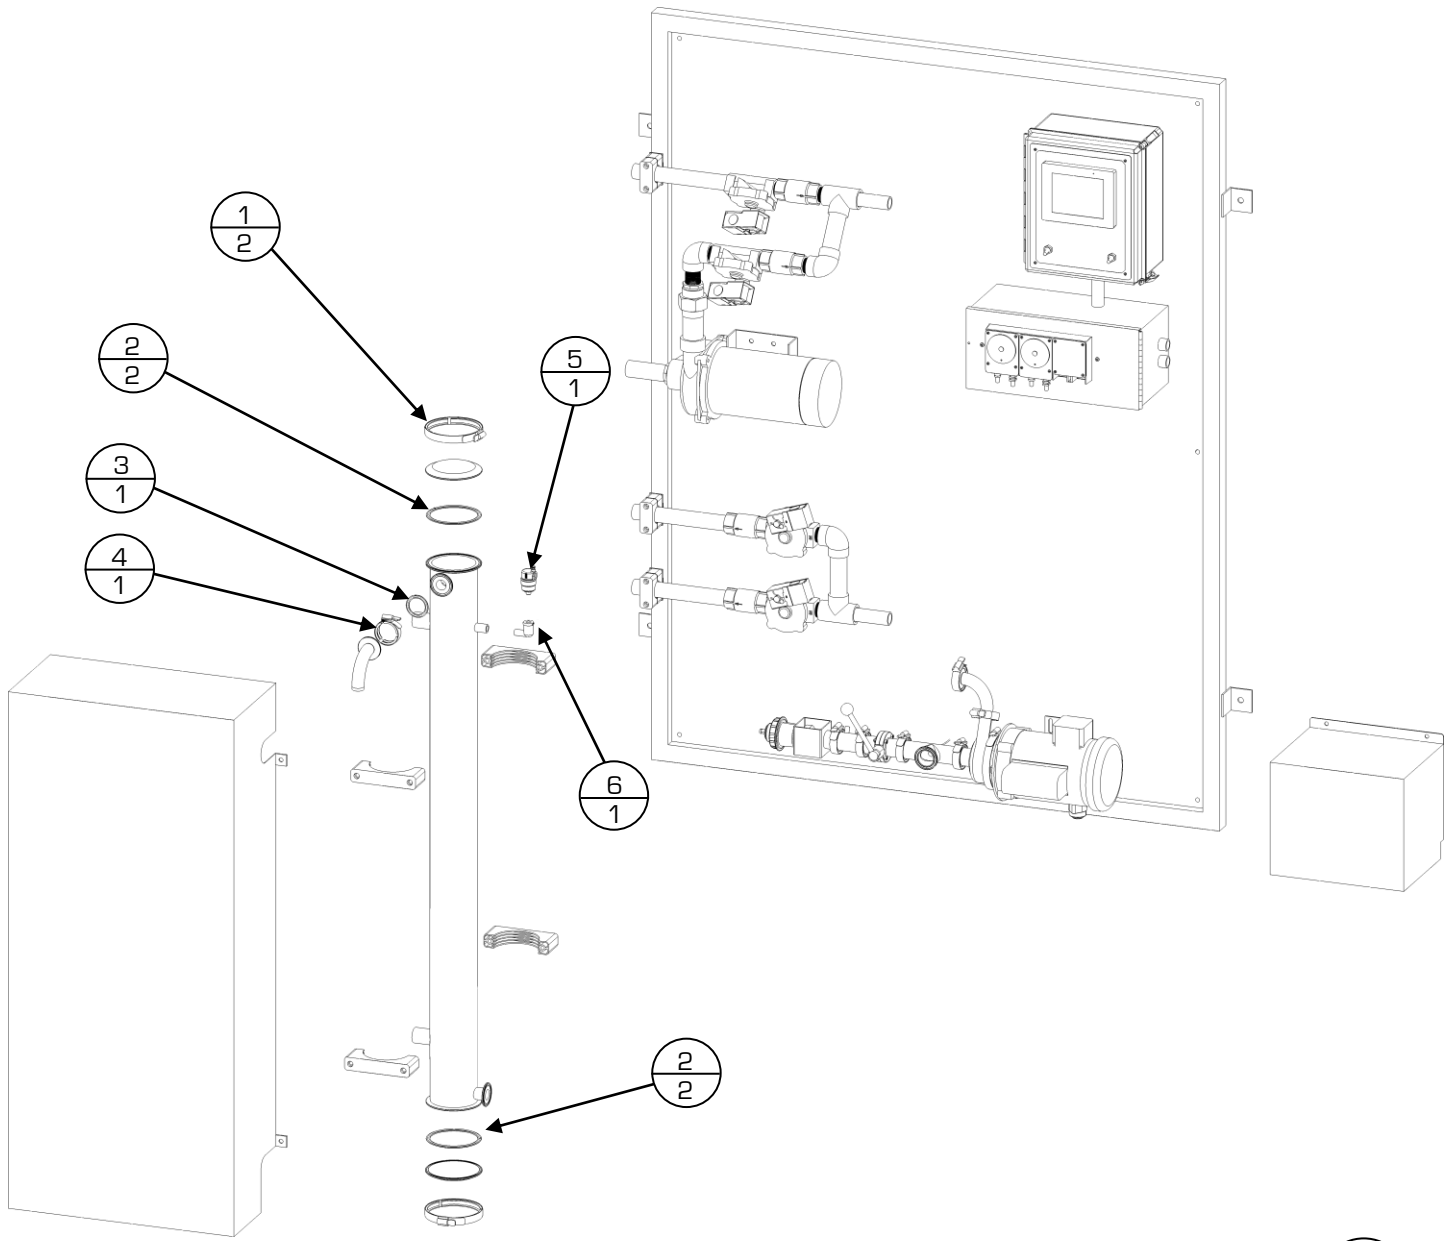

Control Center - Heat Exchanger

Quantity

Item #	Part #	Description
1	G844	4" SS V Insert Clamp
2	X459	4" Triclover Gasket
3	D294	1 1/2" Tri-clamp Rubber Gasket
4	A802	1 1/2" SS V Insert Clamp
5	K212	90° Galv ST
6	N422	1/4" Automatic Float Vent

*Items not listed are considered non-common replacement parts and can be custom ordered upon request.