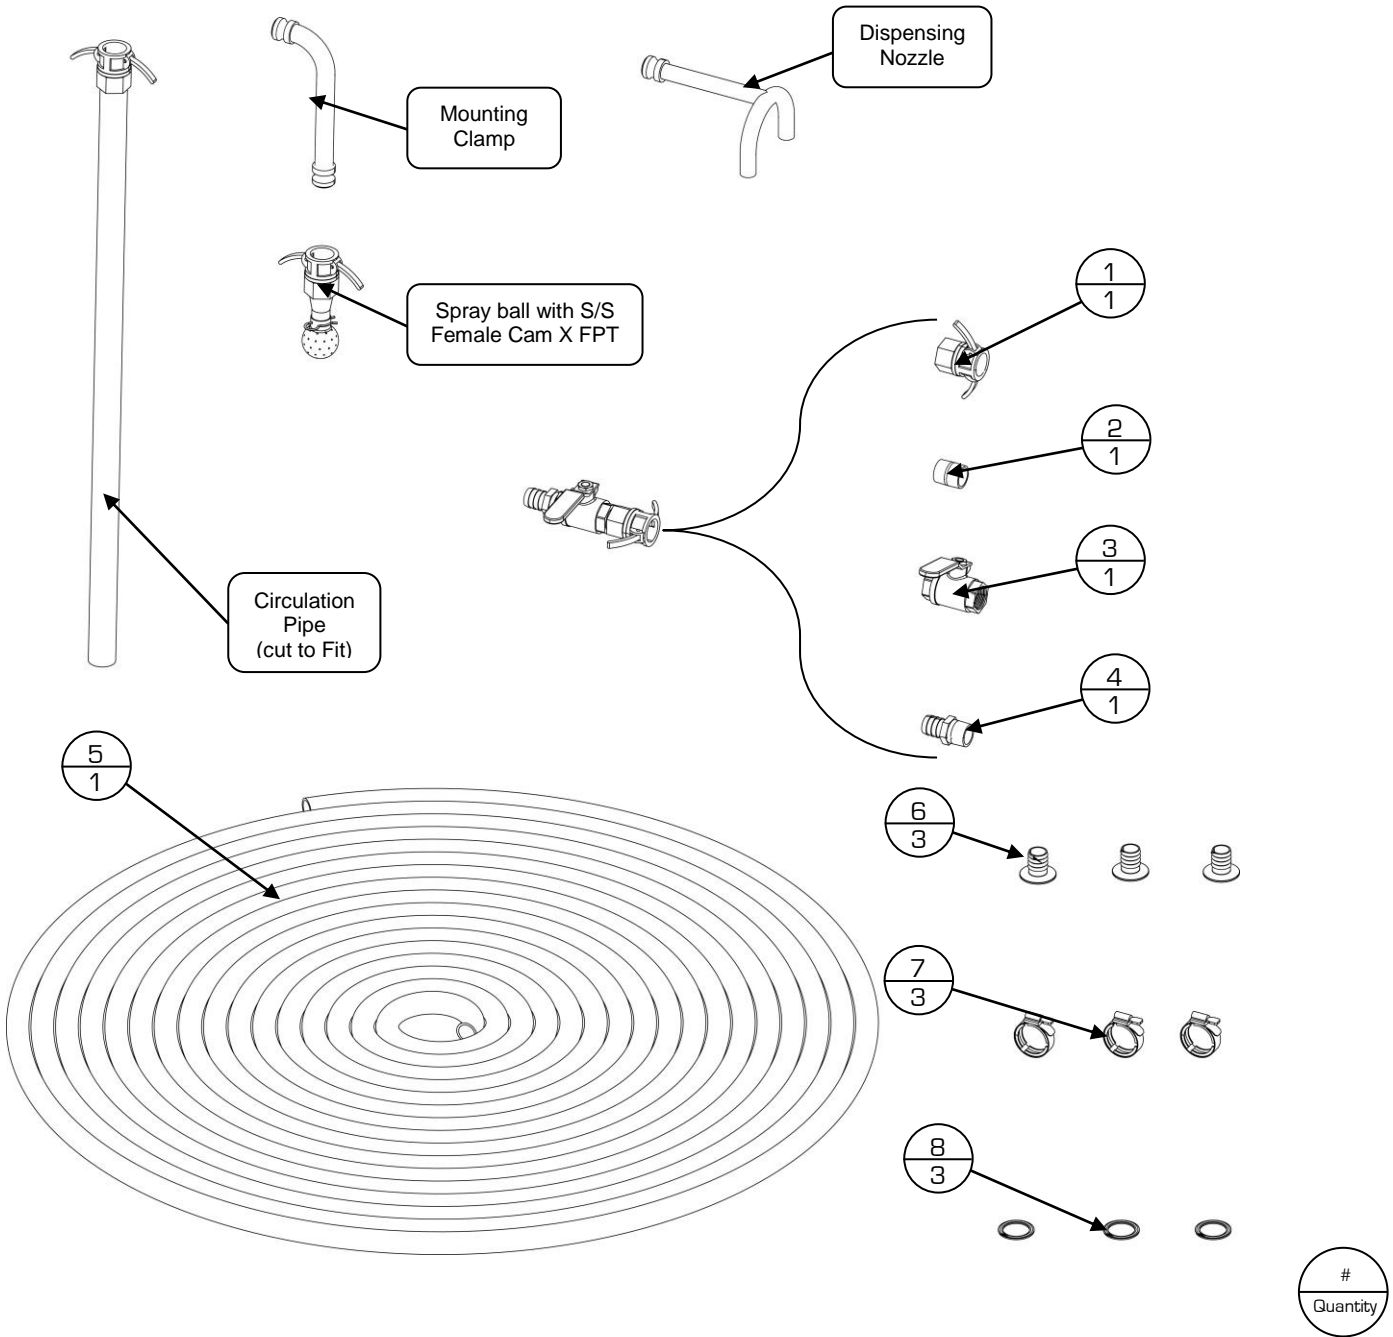

Control Center Pump with Gould Pump

Item #	Part #	Description
1	Y546	1HP Gould Pump with SS Impeller
2	S641	1" Solenoid Valve
3	S105	120v Water Solenoid Coil
4	D365	1" Brass Spring THR Check Valve

Gould Pump Parts

Item #	Part #	Description
1	Z311	Goulds 1hp 3ph ODP MCC Motor
2	F566	Goulds 1hp 1ph ODP MCC Motor
3	L470	Motor Adaptor Goulds 1hp MCC Pump
4	R618	Seal Housing 1hp Goulds MCC Pump
5	N225	O-ring, Casing Viton 1hp Goulds MCC Pump
6	F285	Impeller, 4.75" dia, SS Goulds MCC Pump
7	Q159	Mechanical Seal C/S?Viton 1hp Goulds MCC Pump

CIP Box

Item #	Part #	Description
1	J652	Hi Speed Motor 120v
2	F602	5-Pin Relay Base
3	J566	120V 5-Pin Relay
4	G873	Water Valve
5	P366	Roller Assembly
6	M263	Bender Squeeze Tube Assy

* Items not listed are considered non-common replacement parts and can be custom ordered upon request.

Control Center – Included Accessories

Item #	Part #	Description
1	O455	1" S/S Female Cam X FPT
2	S276	1" X CL Galv Nipple
3	Q895	1" SS THR Ball Valve
4	V726	1" NPT X Hose Barb, SS
5	F880	1" PVC clear Suction Hose (20' included with Control Center) <i>[sold by the foot]</i>
6	O793	1" Tri-clamp X Hose Barb Fitting
7	A802	1-½" SS V Insert Clamp
8	D294	1- ½" Tri-clamp Rubber Gasket