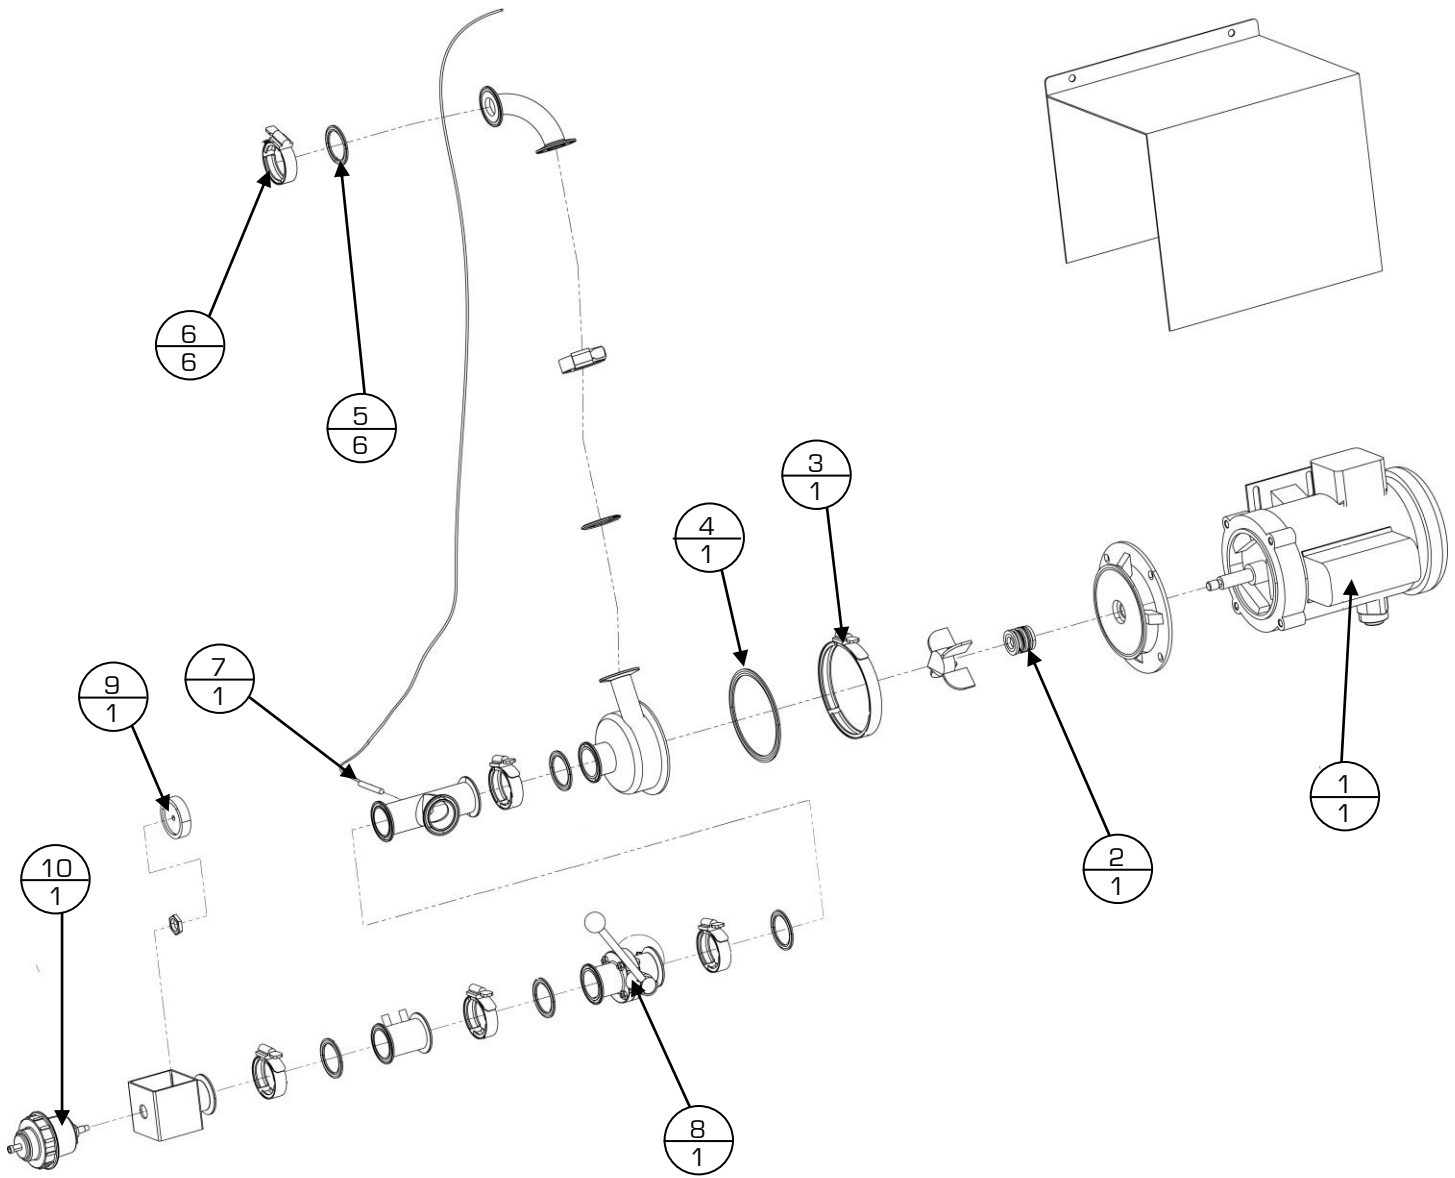

Item #	Part #	Description
1	G844	4" SS V Insert Clamp
2	X459	4" Triclover Gasket
3	D294	1 1/2" Tri-clamp Rubber Gasket
4	A802	1 1/2" SS V Insert Clamp
5	K212	90° Galv ST
6	N422	1/4" Automatic Float Vent

*Items not listed are considered non-common replacement parts and can be custom ordered upon request.

Control Center – Motor Parts

#
Quantity

Item #	Part #	Description
1	C748	1 HP, 3450 RPM, 1 PH, 56J, 3524I, TEFC, M13A MOD
2	U600	STA-Rite Seal PKG.
3	G844	4" SS V Insert Clamp
4	X459	4" Triclover Gasket
5	D294	1 1/2" Tri-clamp Rubber Gasket
6	A802	1 1/2" SS V Insert Clamp
7	B399	RTD Sensor
8	X879	1 1/2" Clamp SS Butterfly Valve
9	B757	Measure / Drain Valve Cap
10	U859	Auto Drain Valve Assy

*Items not listed are considered non-common replacement parts and can be custom ordered upon request.

Control Center – Pump Parts with Berkeley Pump

Quantity

Item #	Part #	Description
1	U317	1 HP Circulation Pump with Brass Impeller
2	S105	120v Water Solenoid Coil
3	S641	1" Solenoid Valve
4	D365	1" Brass Spring THR Check Valve

Control Center Pump with Gould Pump

Item #	Part #	Description
1	Y546	1HP Gould Pump with SS Impeller
2	S641	1" Solenoid Valve
3	S105	120v Water Solenoid Coil
4	D365	1" Brass Spring THR Check Valve

Gould Pump Parts