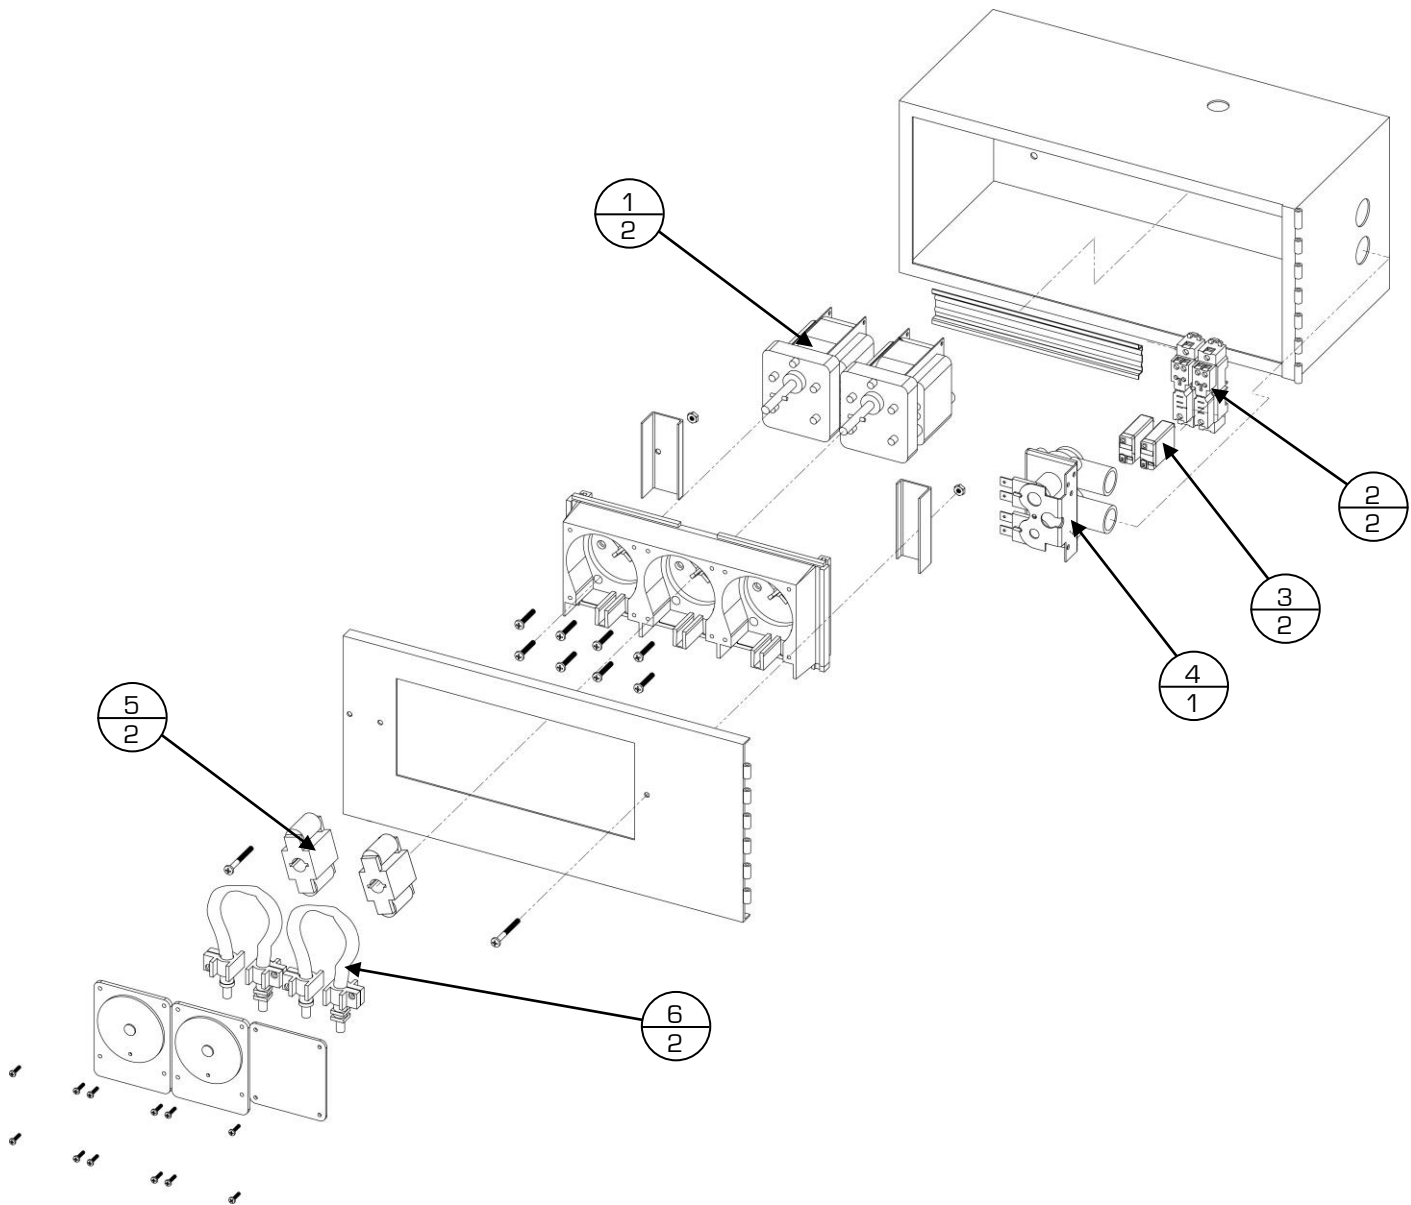

Control Center Pump with Gould Pump

Item #	Part #	Description
1	Y546	1HP Gould Pump with SS Impeller
2	S641	1" Solenoid Valve
3	S105	120v Water Solenoid Coil
4	D365	1" Brass Spring THR Check Valve

Gould Pump Parts

CIP Box

Item #	Part #	Description
1	J652	Hi Speed Motor 120v
2	F602	5-Pin Relay Base
3	J566	120V 5-Pin Relay
4	G873	Water Valve
5	P366	Roller Assembly
6	M263	Bender Squeeze Tube Assy

* Items not listed are considered non-common replacement parts and can be custom ordered upon request.

Control Center – Included Accessories

Item #	Part #	Description
1	O455	1" S/S Female Cam X FPT
2	S276	1" X CL Galv Nipple
3	Q895	1" SS THR Ball Valve
4	V726	1" NPT X Hose Barb, SS
5	F880	1" PVC clear Suction Hose (20' included with Control Center) <i>[sold by the foot]</i>
6	O793	1" Tri-clamp X Hose Barb Fitting
7	A802	1-½" SS V Insert Clamp
8	D294	1- ½" Tri-clamp Rubber Gasket