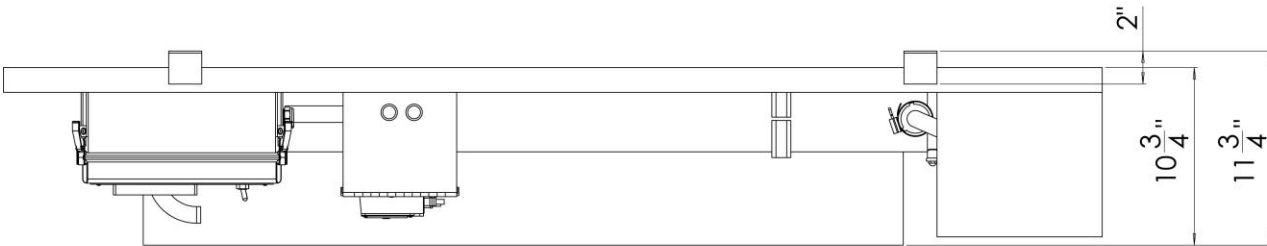

Control Center - Overall Dimensions

Front view

Side View