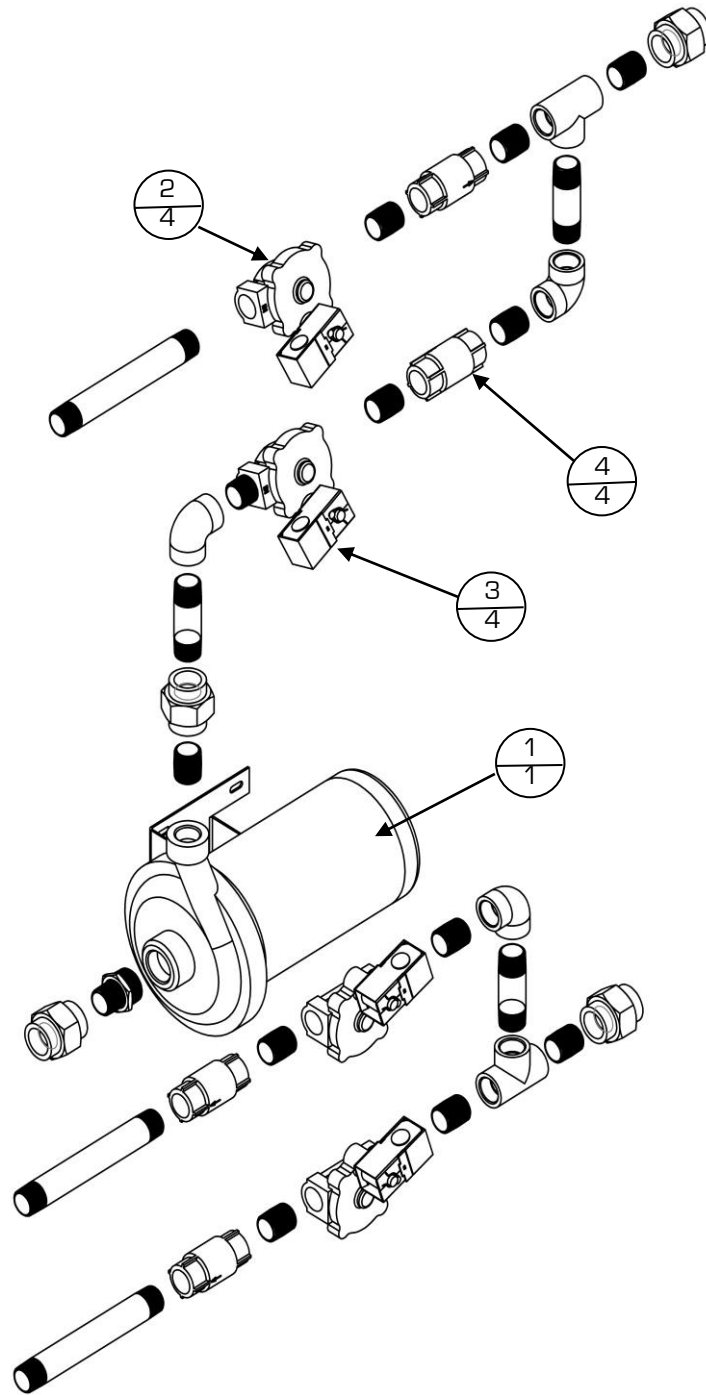

Control Center Pump with Gould Pump

Item #	Part #	Description
1	Y546	1HP Gould Pump with SS Impeller
2	S641	1" Solenoid Valve
3	S105	120v Water Solenoid Coil
4	D365	1" Brass Spring THR Check Valve