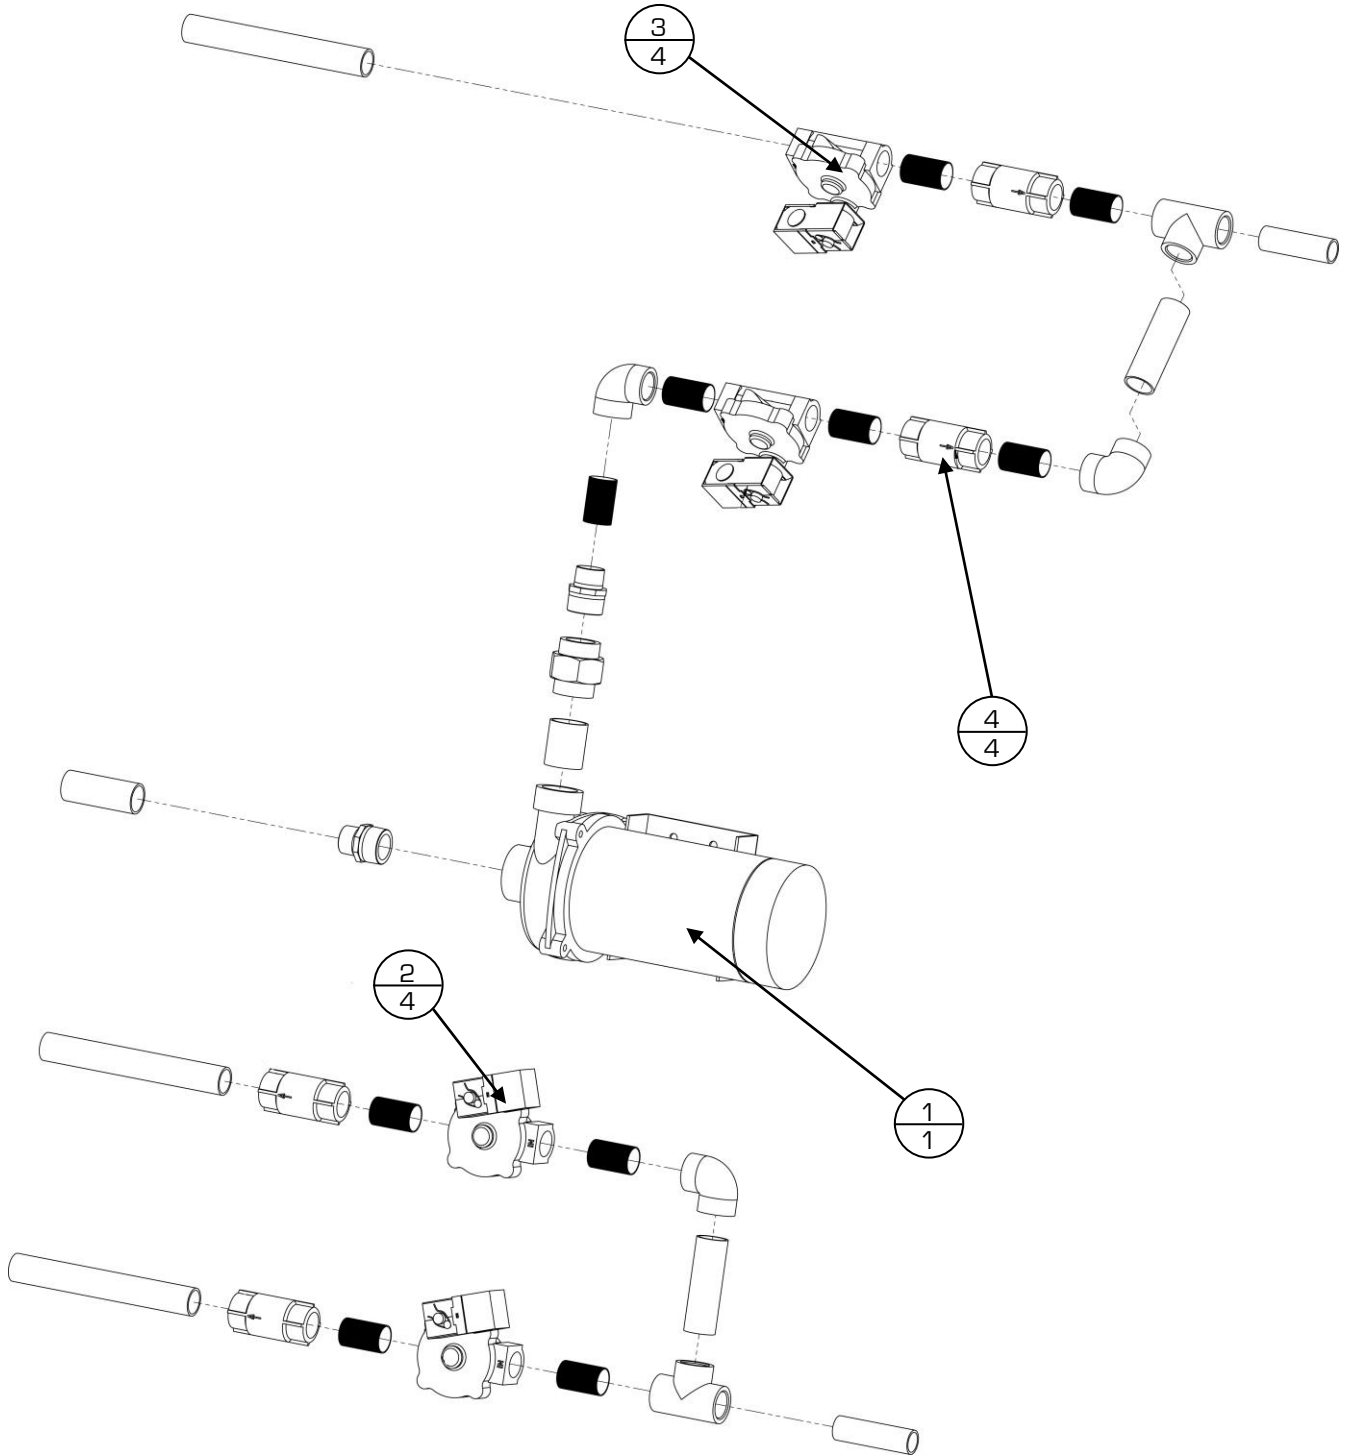

Item #	Part #	Description
1	G844	4" SS V Insert Clamp
2	X459	4" Triclover Gasket
3	D294	1 1/2" Tri-clamp Rubber Gasket
4	A802	1 1/2" SS V Insert Clamp
5	K212	90° Galv ST
6	N422	1/4" Automatic Float Vent

*Items not listed are considered non-common replacement parts and can be custom ordered upon request.

Control Center – Motor Parts

#
Quantity

Item #	Part #	Description
1	C748	1 HP, 3450 RPM, 1 PH, 56J, 3524I, TEFC, M13A MOD
2	U600	STA-Rite Seal PKG.
3	G844	4" SS V Insert Clamp
4	X459	4" Triclover Gasket
5	D294	1 1/2" Tri-clamp Rubber Gasket
6	A802	1 1/2" SS V Insert Clamp
7	B399	RTD Sensor
8	X879	1 1/2" Clamp SS Butterfly Valve
9	B757	Measure / Drain Valve Cap
10	U859	Auto Drain Valve Assy

*Items not listed are considered non-common replacement parts and can be custom ordered upon request.

Control Center – Pump Parts with Berkeley Pump

Quantity

Item #	Part #	Description
1	U317	1 HP Circulation Pump with Brass Impeller
2	S105	120v Water Solenoid Coil
3	S641	1" Solenoid Valve
4	D365	1" Brass Spring THR Check Valve

*Items not listed are considered non-common replacement parts and can be custom ordered upon request.

Berkeley Pump Parts

Item #	Part #	Description
1	C479	1 HP Berkeley Pump Motor Only
2	U334	Gasket Volute
3	R495	Shaft Seal
4	G458	Brass Impellor