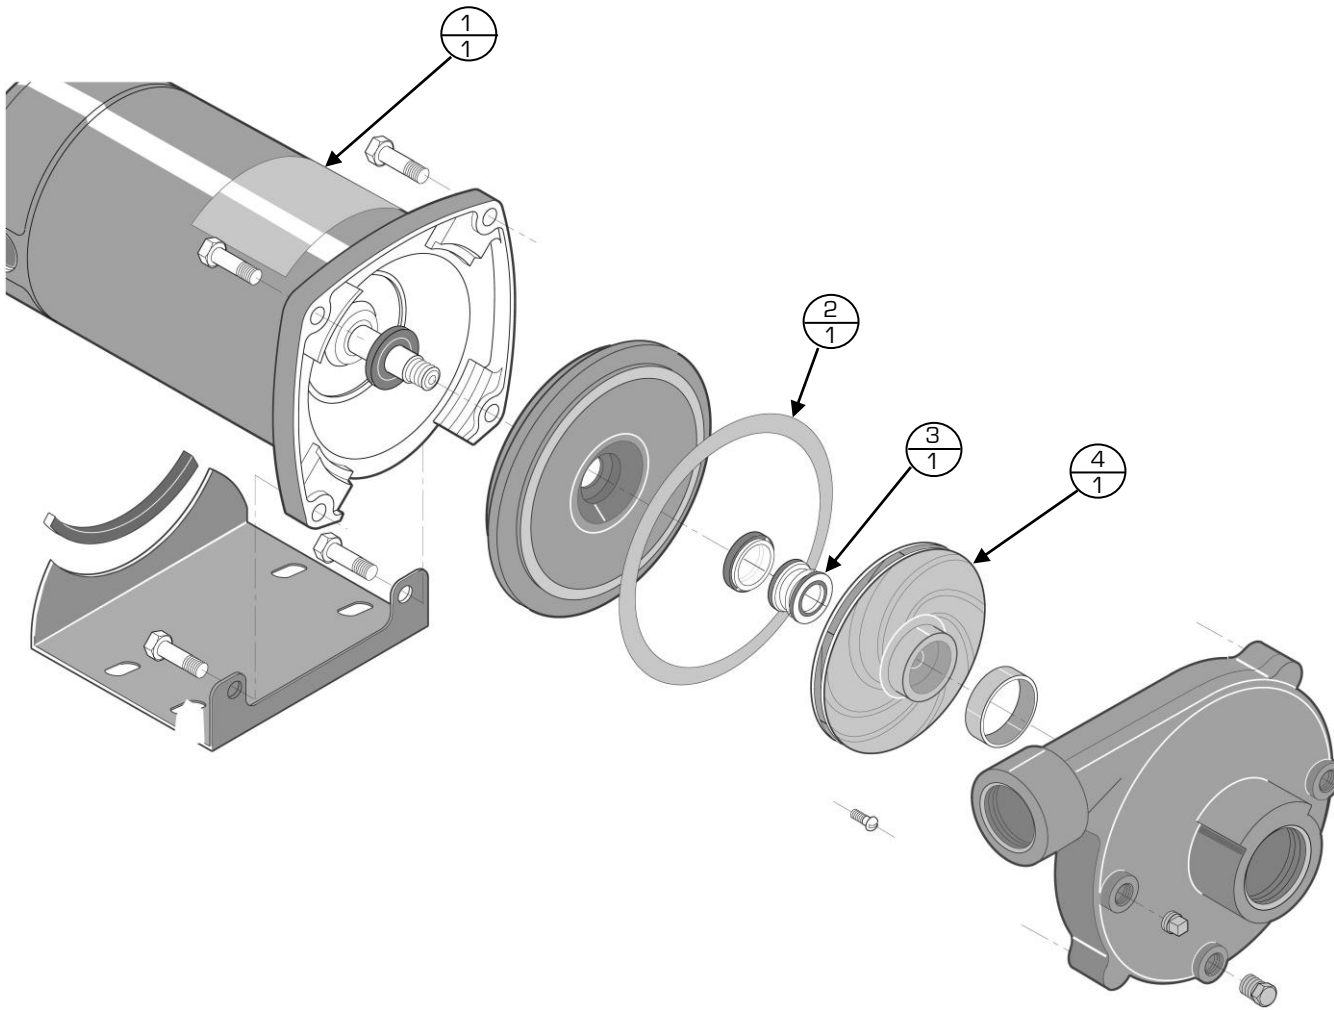

Berkeley Pump Parts

Item #	Part #	Description
1	C479	1 HP Berkeley Pump Motor Only
2	U334	Gasket Volute
3	R495	Shaft Seal
4	G458	Brass Impellor