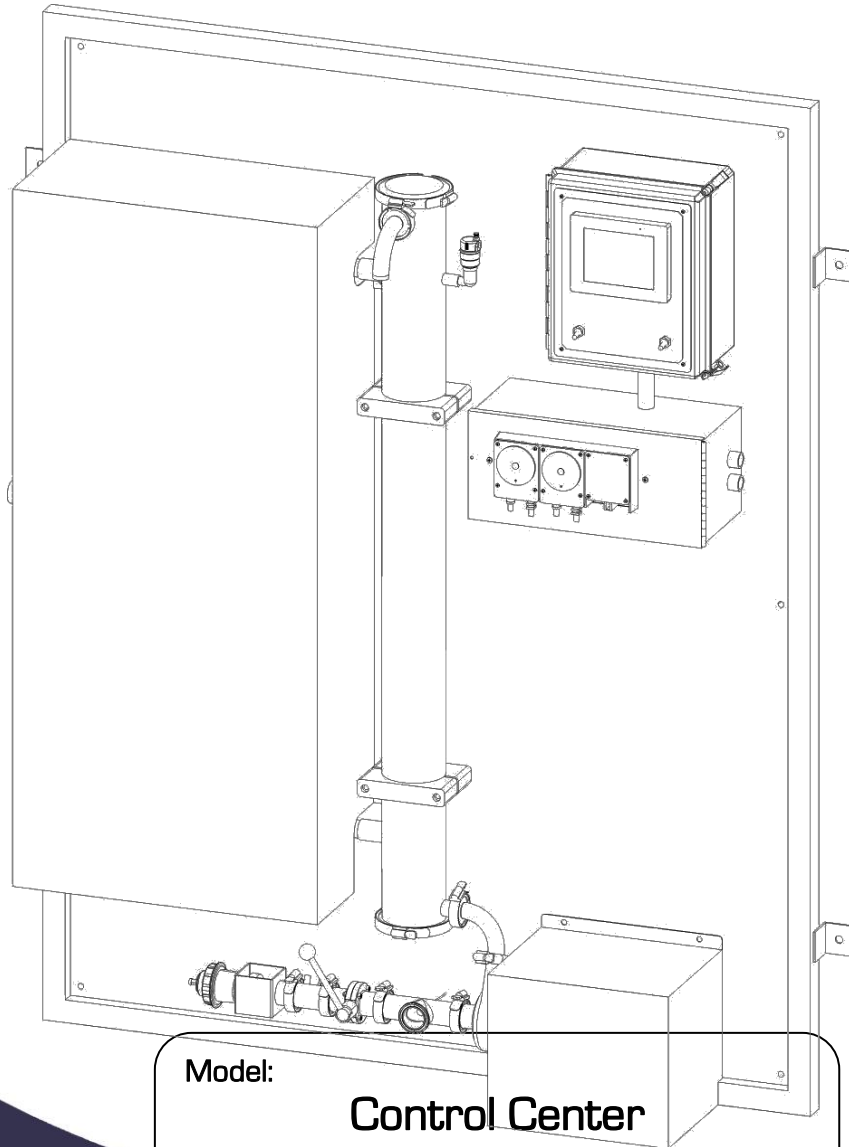

Calf Milk **Pasteurizer**

Part Manual

Model:

**Control Center
(WPLGCC)**

by

WESTWAARD

Control Center - Heat Exchanger

Quantity

Item #	Part #	Description
1	G844	4" SS V Insert Clamp
2	X459	4" Triclover Gasket
3	D294	1 1/2" Tri-clamp Rubber Gasket
4	A802	1 1/2" SS V Insert Clamp
5	K212	90° Galv ST
6	N422	1/4" Automatic Float Vent

*Items not listed are considered non-common replacement parts and can be custom ordered upon request.

Control Center – Motor Parts

#
Quantity

Item #	Part #	Description
1	C748	1 HP, 3450 RPM, 1 PH, 56J, 3524I, TEFC, M13A MOD
2	U600	STA-Rite Seal PKG.
3	G844	4" SS V Insert Clamp
4	X459	4" Triclover Gasket
5	D294	1 1/2" Tri-clamp Rubber Gasket
6	A802	1 1/2" SS V Insert Clamp
7	B399	RTD Sensor
8	X879	1 1/2" Clamp SS Butterfly Valve
9	B757	Measure / Drain Valve Cap
10	U859	Auto Drain Valve Assy

*Items not listed are considered non-common replacement parts and can be custom ordered upon request.

Control Center – Pump Parts with Berkeley Pump

Quantity

Item #	Part #	Description
1	U317	1 HP Circulation Pump with Brass Impeller
2	S105	120v Water Solenoid Coil
3	S641	1" Solenoid Valve
4	D365	1" Brass Spring THR Check Valve