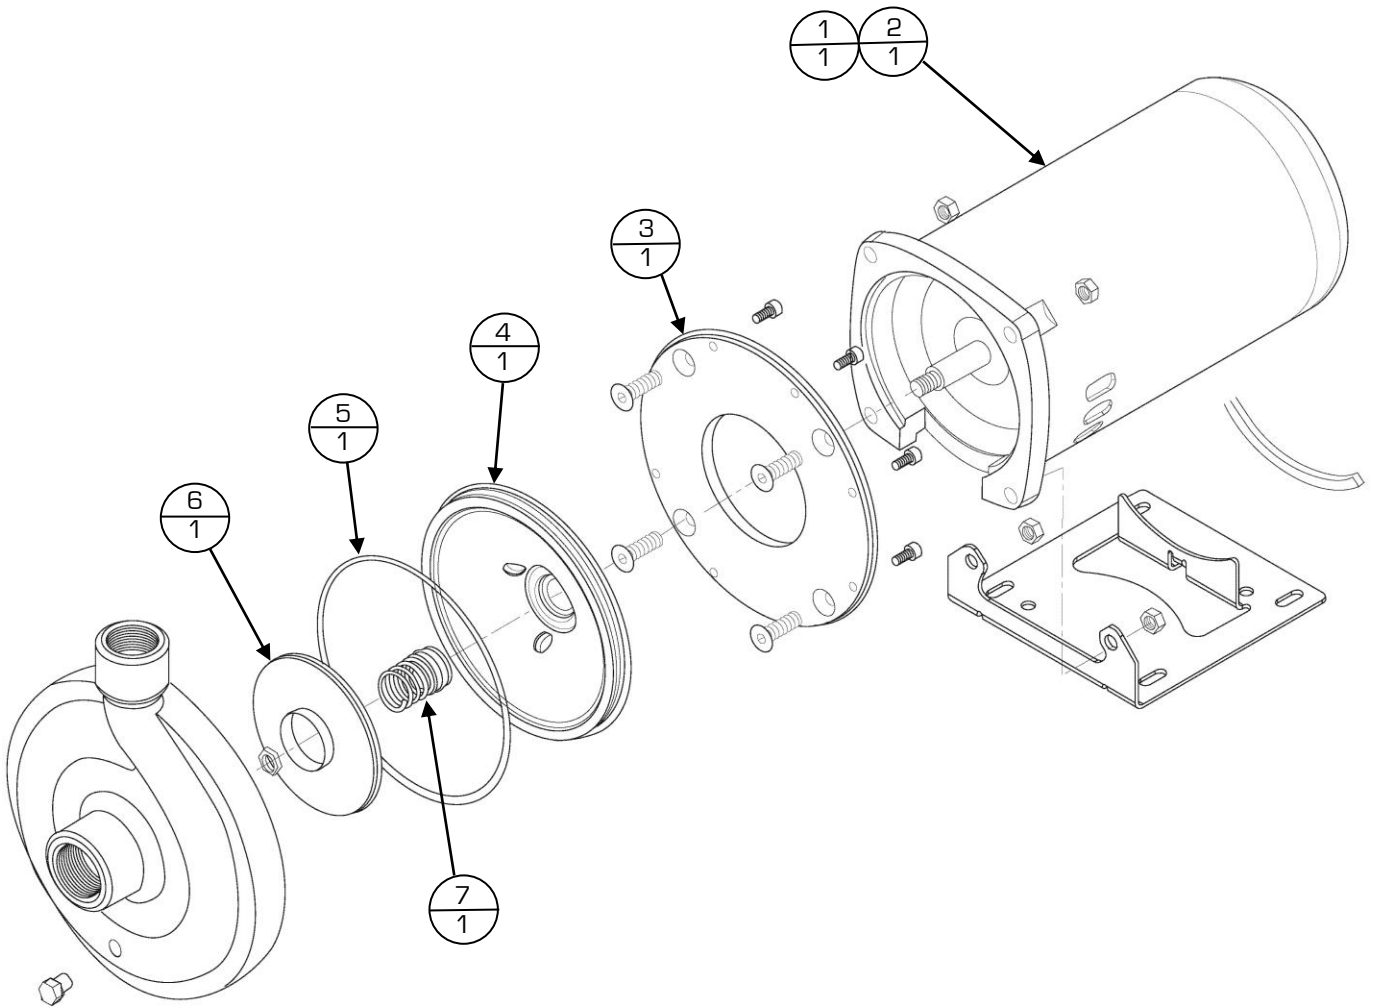

*Items not listed are considered non-common replacement parts and can be custom ordered upon request.

Control Center – Pump Parts with Berkeley Pump

Quantity

Item #	Part #	Description
1	U317	1 HP Circulation Pump with Brass Impeller
2	S105	120v Water Solenoid Coil
3	S641	1" Solenoid Valve
4	D365	1" Brass Spring THR Check Valve

*Items not listed are considered non-common replacement parts and can be custom ordered upon request.

Berkeley Pump Parts

Item #	Part #	Description
1	C479	1 HP Berkeley Pump Motor Only
2	U334	Gasket Volute
3	R495	Shaft Seal
4	G458	Brass Impellor

Control Center Pump with Gould Pump

Item #	Part #	Description
1	Y546	1HP Gould Pump with SS Impeller
2	S641	1" Solenoid Valve
3	S105	120v Water Solenoid Coil
4	D365	1" Brass Spring THR Check Valve

Gould Pump Parts

Control Center – Included Accessories

Item #	Part #	Description
1	O455	1" S/S Female Cam X FPT
2	S276	1" X CL Galv Nipple
3	Q895	1" SS THR Ball Valve
4	V726	1" NPT X Hose Barb, SS
5	F880	1" PVC clear Suction Hose (20' included with Control Center) <i>[sold by the foot]</i>
6	O793	1" Tri-clamp X Hose Barb Fitting
7	A802	1-½" SS V Insert Clamp
8	D294	1- ½" Tri-clamp Rubber Gasket