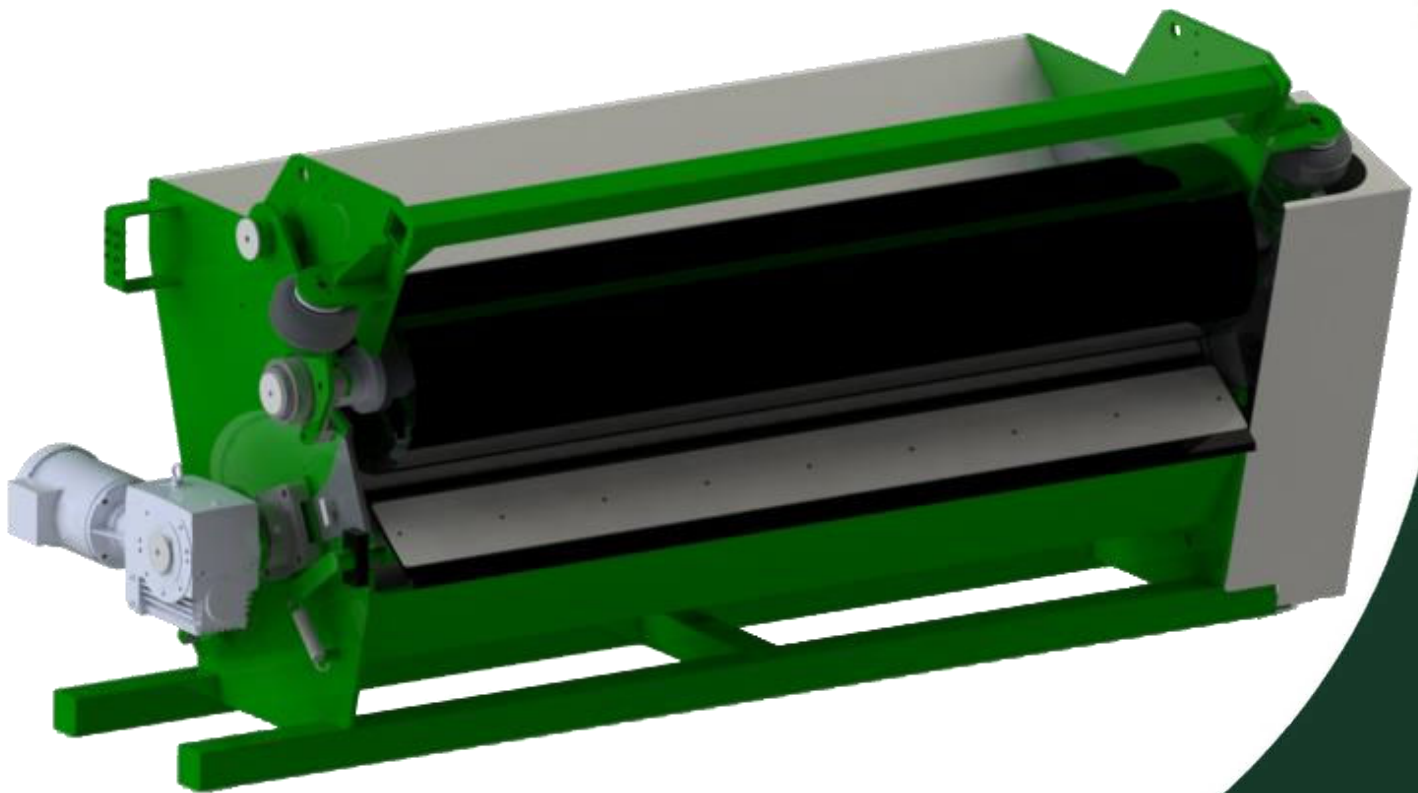

DT Roller Press Separator

Part Manual

For Model:

DT 2-Roller 72 Inch Air Press

DT 2-Roller 72 Inch Air Press – Components

Label	Part #	Description
1	X878	1" UHMW Roller Press Guide
2	O734	Rubber lip seal - 6' 2-roller press, 1/2" black rubber
3	E296	Aqua Anti-Corrosive Drive 6' Chain (Sold by the foot)
	O109	60 Aqua Chain Connector Link
	N180	60 Aqua Chain Off Set Link
4	A202	Idler Sprocket 28T
5	–	Screen Roller ASM
6	–	Roller ASM
7	K244	72" 2RP Scraper ASM Complete w/ Arms & Springs
8	M795	Optional Spray Bar - Replacement Spray Nozzle
9	J283	Slot Plug DT RP Air (Left)
	C682	Slot Plug DT RP Air (Right)
10	P855	Stainless Steel Extension Spring 4-1/2" - 52.08 lb/in

DT 2-Roller 72 Inch Air Press - Roller Assembly

Label	Part #	Description
1	N659	Clutch Bearing Assembly
2	R123	25 tooth 60 Clutch Drive Sprocket
3	5277	5/16"-18 X 1" SS Bolt
4	G642	8.5in Bellow Air Bag
5	C177	4 Bolt Flange Bearing
6	M149	DT RP 72" Replacement Roller
7	O443	3/8"-16 X 1" SS Bolt
8	B718	5/8"-11 X 3-1/2"SS Bolt
9	X641	2 HP / 3PH Motor & Gearbox Assembly
	Q139	Gearbox Only
	A189	Motor Only
10	O443	3/8"-16 X 1" SS Bolt
12	X168	DT RP 72" Replacement Screen Roller
	Q859	1/8" SS Screen Wrap Only for 72" Screen Roller
13	K349	22 tooth 60 series B sprocket

*Items not listed are considered non-common replacement parts and can be custom ordered upon request.

DT 2-Roller 72 Inch Air Press - Scraper Assembly

Quantity

Label	Part #	Description
1	F212	72" Screen Scraper DT RP
2	S660	6" SS Spring
3	V307	5/16"-18 X 1-1/2" Carriage Bolt
4	S581	5/16" SS Nut
5	T829	5/16" SS Lock Washer
6	Q797	5/16" SS Flat Washer
7	K895	3/8"-16 X 2" SS Bolt
8	G736	3/8" SS Lock Washer
9	E143	3/8" SS Flat Washer
10	P398	3/8" SS Nut

*Items not listed are considered non-common replacement parts and can be custom ordered upon request.

DT 2-Roller 72 Inch Air Press – Optional Spray Bar

Label	Part#	Description
1	J146	Spray Bar with Nozzles
2	R455	95-10 Nozzles Only