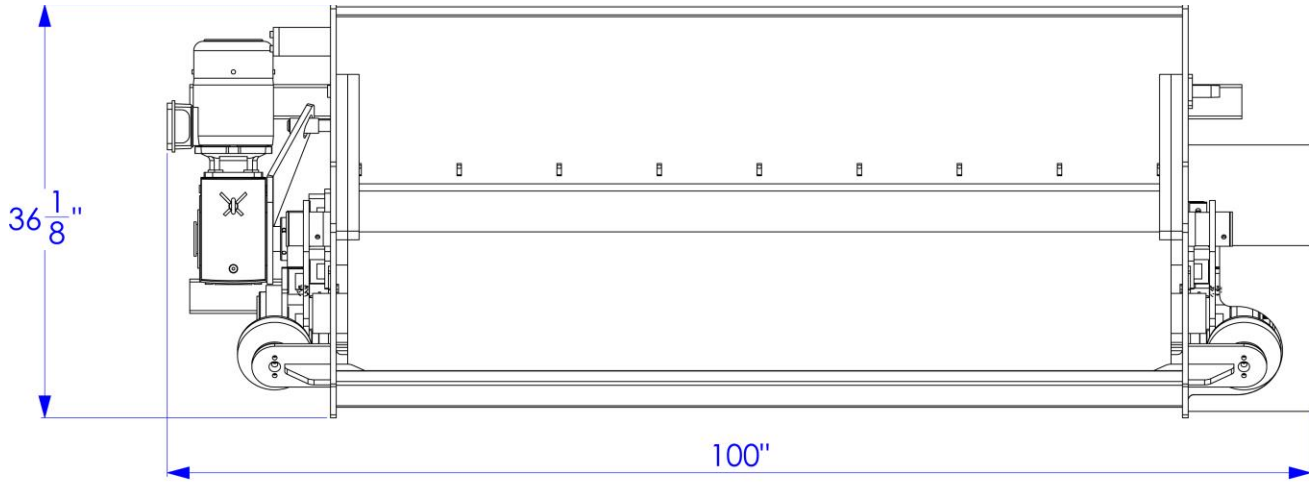

DT 2-Roller 72 Inch Air Press - Overall Dimensions

DT 2-Roller 72 Inch Air Press - Overall Dimensions

For Technical Support, to order Replacement Parts, or for questions about other products, please
contact your local dealer.
