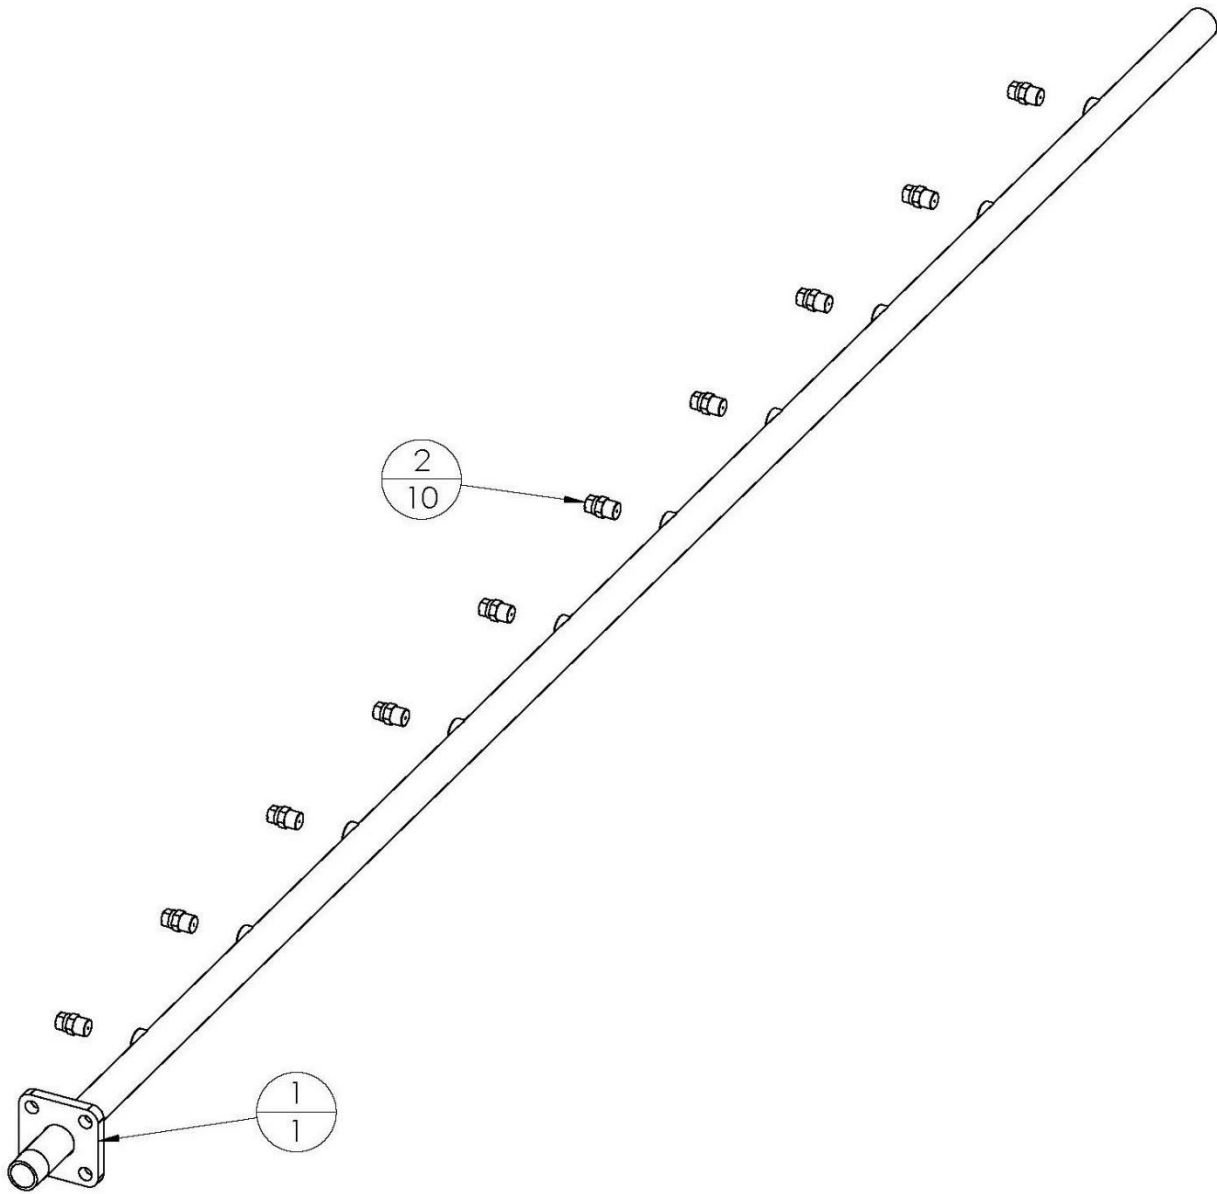

DT 2-Roller 72 Inch Air Press – Optional Spray Bar

Label	Part#	Description
1	J146	Spray Bar with Nozzles
2	R455	95-10 Nozzles Only