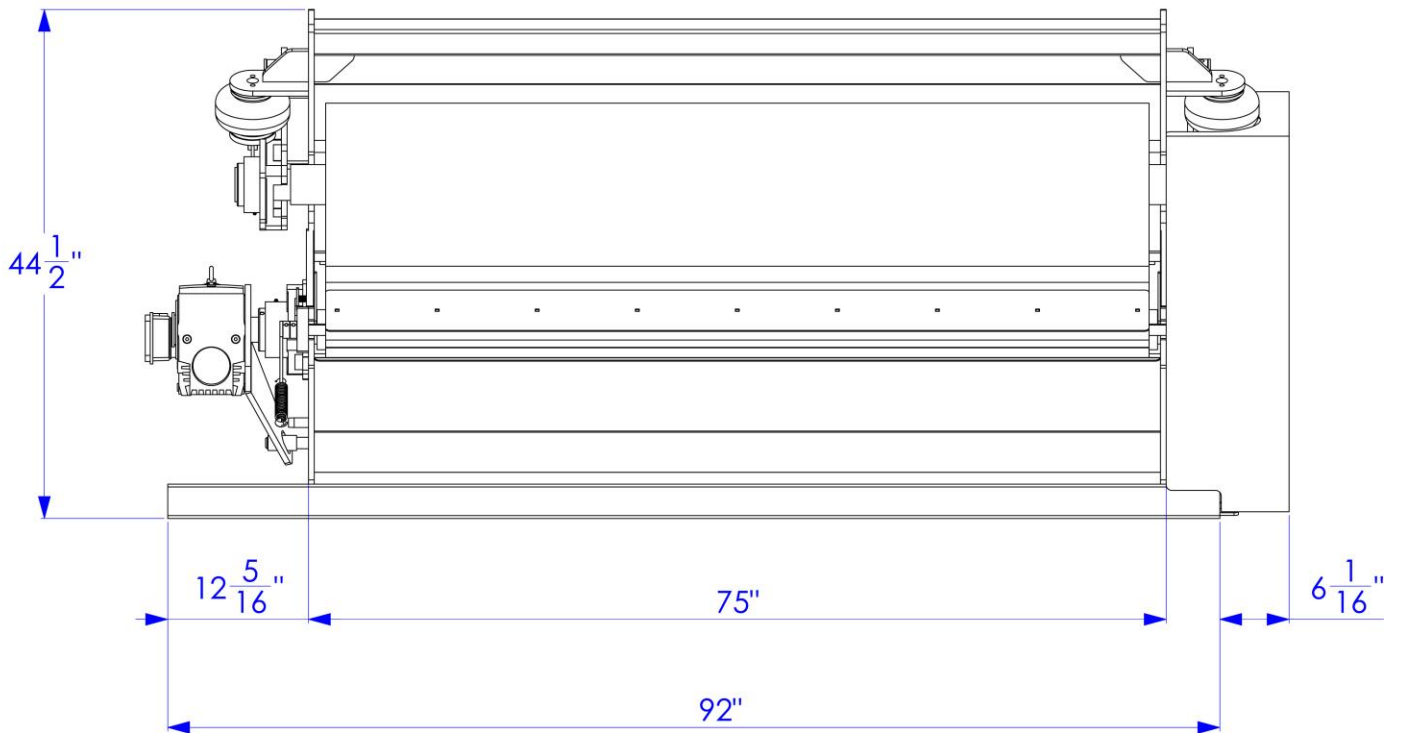

DT 2-Roller 72 Inch Air Press - Overall Dimensions

DT 2-Roller 72 Inch Air Press - Overall Dimensions

For Technical Support, to order Replacement Parts, or for questions about other products, please
contact your local dealer.
