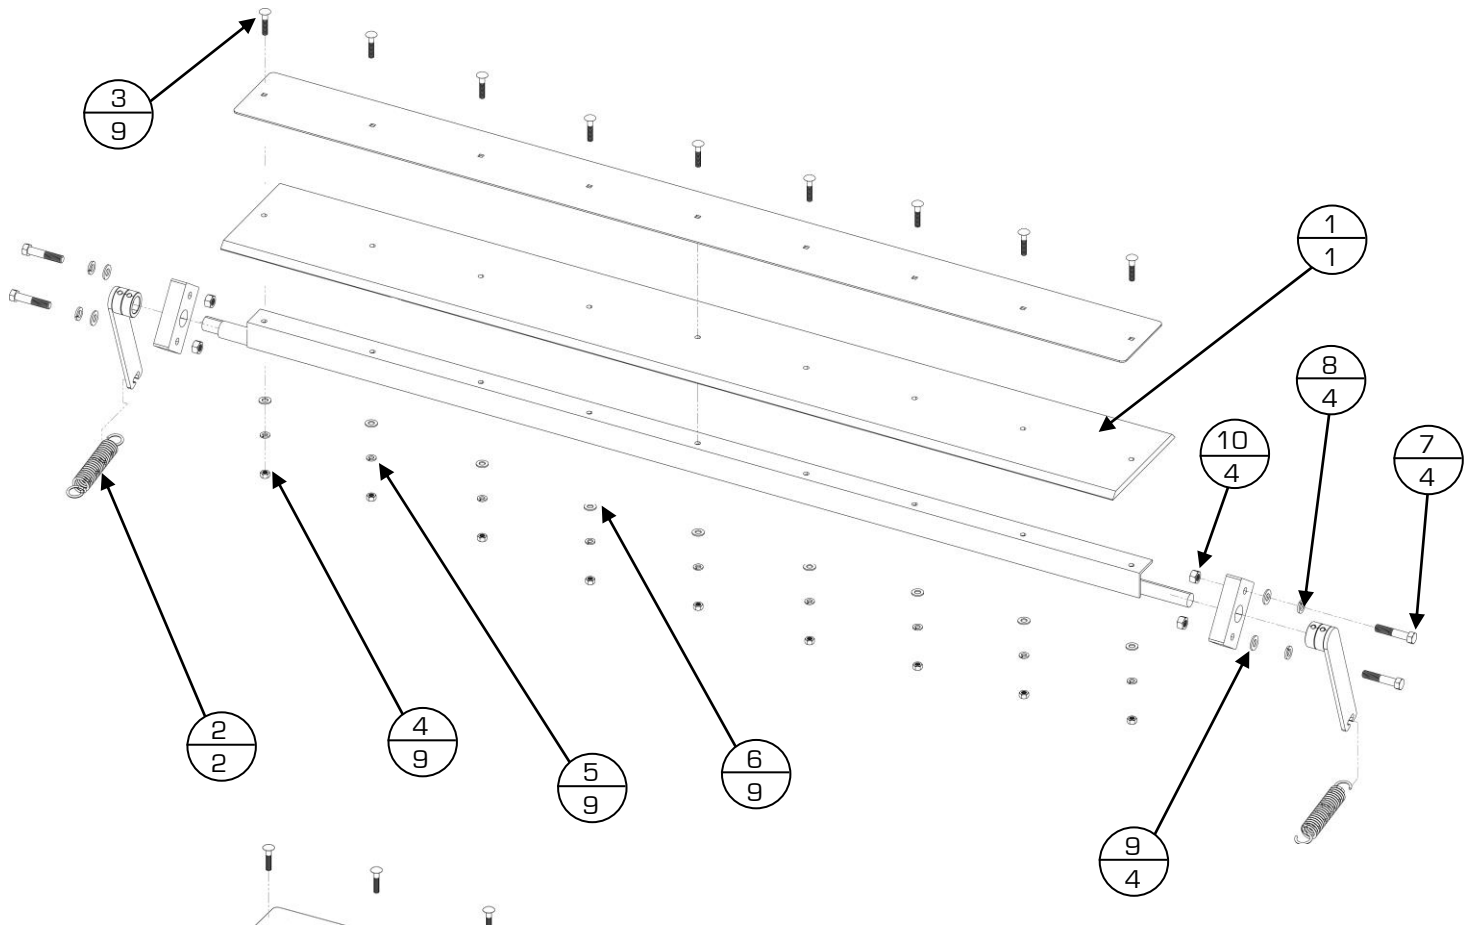

DT Roller Press Separator

Part Manual

For Model:

DT 2-Roller 72 Inch Air Press

DT 2-Roller 72 Inch Air Press – Components

Label	Part #	Description
1	X878	1" UHMW Roller Press Guide
2	O734	Rubber lip seal - 6' 2-roller press, 1/2" black rubber
3	E296	Aqua Anti-Corrosive Drive 6' Chain (Sold by the foot)
	O109	60 Aqua Chain Connector Link
	N180	60 Aqua Chain Off Set Link
4	A202	Idler Sprocket 28T
5	–	Screen Roller ASM
6	–	Roller ASM
7	K244	72" 2RP Scraper ASM Complete w/ Arms & Springs
8	M795	Optional Spray Bar - Replacement Spray Nozzle
9	J283	Slot Plug DT RP Air (Left)
	C682	Slot Plug DT RP Air (Right)
10	P855	Stainless Steel Extension Spring 4-1/2" - 52.08 lb/in

DT 2-Roller 72 Inch Air Press - Roller Assembly

Label	Part #	Description
1	N659	Clutch Bearing Assembly
2	R123	25 tooth 60 Clutch Drive Sprocket
3	5277	5/16"-18 X 1" SS Bolt
4	G642	8.5in Bellow Air Bag
5	C177	4 Bolt Flange Bearing
6	M149	DT RP 72" Replacement Roller
7	O443	3/8"-16 X 1" SS Bolt
8	B718	5/8"-11 X 3-1/2"SS Bolt
9	X641	2 HP / 3PH Motor & Gearbox Assembly
	Q139	Gearbox Only
	A189	Motor Only
10	O443	3/8"-16 X 1" SS Bolt
12	X168	DT RP 72" Replacement Screen Roller
	Q859	1/8" SS Screen Wrap Only for 72" Screen Roller
13	K349	22 tooth 60 series B sprocket

*Items not listed are considered non-common replacement parts and can be custom ordered upon request.

DT 2-Roller 72 Inch Air Press - Scraper Assembly

Quantity

Label	Part #	Description
1	F212	72" Screen Scraper DT RP
2	S660	6" SS Spring
3	V307	5/16"-18 X 1-1/2" Carriage Bolt
4	S581	5/16" SS Nut
5	T829	5/16" SS Lock Washer
6	Q797	5/16" SS Flat Washer
7	K895	3/8"-16 X 2" SS Bolt
8	G736	3/8" SS Lock Washer
9	E143	3/8" SS Flat Washer
10	P398	3/8" SS Nut

*Items not listed are considered non-common replacement parts and can be custom ordered upon request.

DT 2-Roller 72 Inch Air Press – Optional Spray Bar

Label	Part#	Description
1	J146	Spray Bar with Nozzles
2	R455	95-10 Nozzles Only