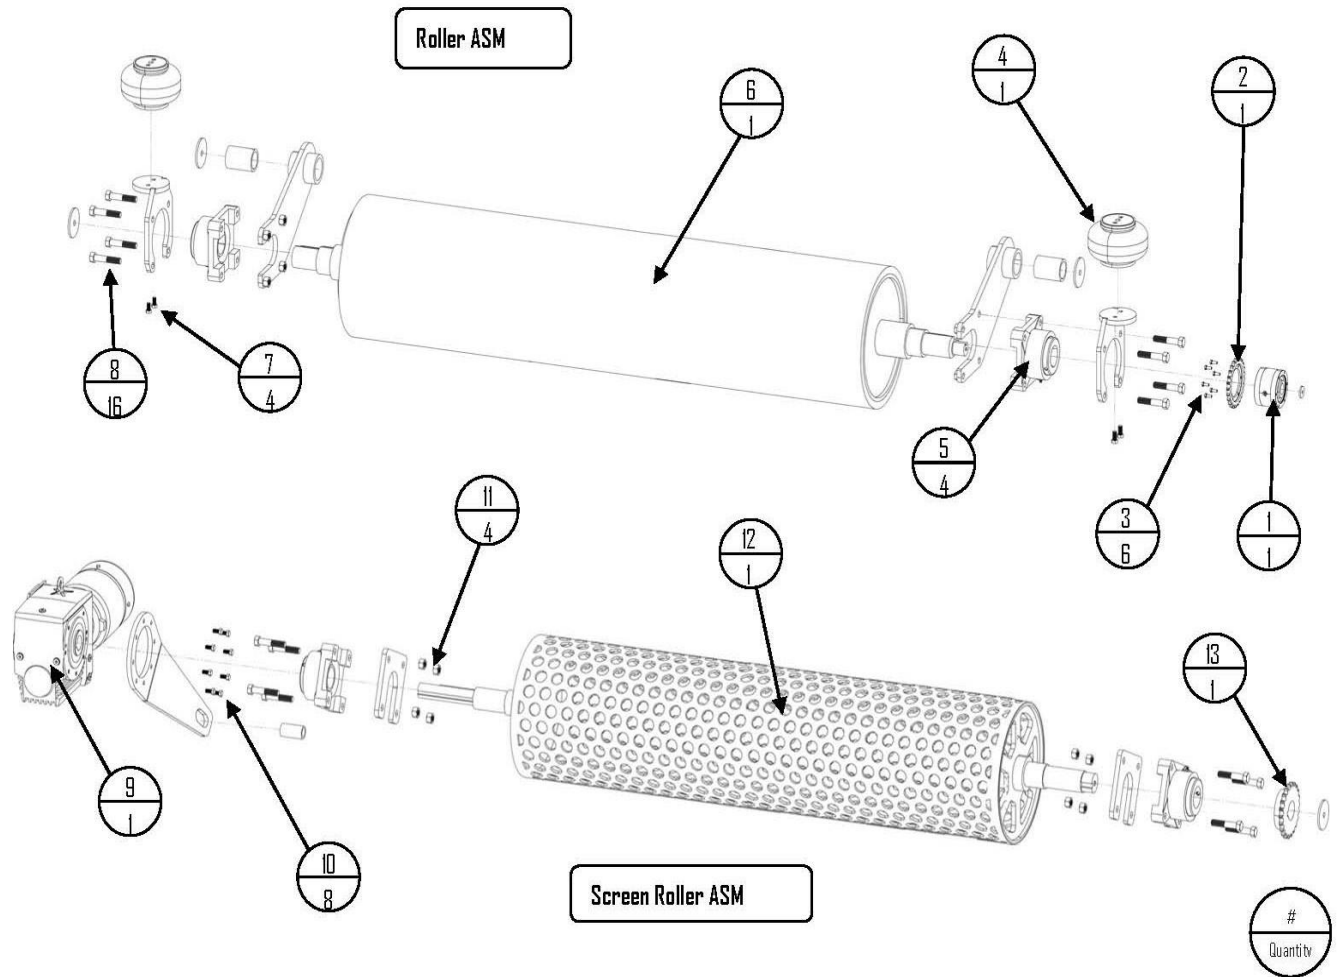

DT Roller Press Separator

Part Manual

For Model:

DT 2-Roller 72 Inch Air Press

DT 2-Roller 72 Inch Air Press – Components

Label	Part #	Description
1	X878	1" UHMW Roller Press Guide
2	O734	Rubber lip seal - 6' 2-roller press, 1/2" black rubber
3	E296	Aqua Anti-Corrosive Drive 6' Chain (Sold by the foot)
	O109	60 Aqua Chain Connector Link
	N180	60 Aqua Chain Off Set Link
4	A202	Idler Sprocket 28T
5	–	Screen Roller ASM
6	–	Roller ASM
7	K244	72" 2RP Scraper ASM Complete w/ Arms & Springs
8	M795	Optional Spray Bar - Replacement Spray Nozzle
9	J283	Slot Plug DT RP Air (Left)
	C682	Slot Plug DT RP Air (Right)
10	P855	Stainless Steel Extension Spring 4-1/2" - 52.08 lb/in

DT 2-Roller 72 Inch Air Press - Roller Assembly

Label	Part #	Description
1	N659	Clutch Bearing Assembly
2	R123	25 tooth 60 Clutch Drive Sprocket
3	5277	5/16"-18 X 1" SS Bolt
4	G642	8.5in Bellow Air Bag
5	C177	4 Bolt Flange Bearing
6	M149	DT RP 72" Replacement Roller
7	O443	3/8"-16 X 1" SS Bolt
8	B718	5/8"-11 X 3-1/2"SS Bolt
9	X641	2 HP / 3PH Motor & Gearbox Assembly
	Q139	Gearbox Only
	A189	Motor Only
10	O443	3/8"-16 X 1" SS Bolt
12	X168	DT RP 72" Replacement Screen Roller
	Q859	1/8" SS Screen Wrap Only for 72" Screen Roller
13	K349	22 tooth 60 series B sprocket

*Items not listed are considered non-common replacement parts and can be custom ordered upon request.

DT 2-Roller 72 Inch Air Press - Scraper Assembly

Quantity

Label	Part #	Description
1	F212	72" Screen Scraper DT RP
2	S660	6" SS Spring
3	V307	5/16"-18 X 1-1/2" Carriage Bolt
4	S581	5/16" SS Nut
5	T829	5/16" SS Lock Washer
6	Q797	5/16" SS Flat Washer
7	K895	3/8"-16 X 2" SS Bolt
8	G736	3/8" SS Lock Washer
9	E143	3/8" SS Flat Washer
10	P398	3/8" SS Nut

*Items not listed are considered non-common replacement parts and can be custom ordered upon request.

DT 2-Roller 72 Inch Air Press – Optional Spray Bar

Label	Part#	Description
1	J146	Spray Bar with Nozzles
2	R455	95-10 Nozzles Only