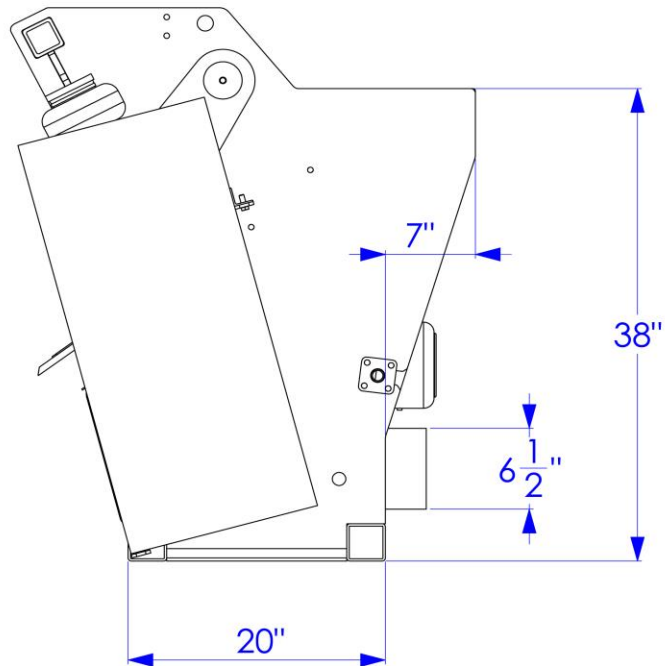

DT Roller Press Separator

Part Manual

For Model:

DT 2-Roller 72 Inch Air Press

DT 2-Roller 72 Inch Air Press – Components

Label	Part #	Description
1	X878	1" UHMW Roller Press Guide
2	O734	Rubber lip seal - 6' 2-roller press, 1/2" black rubber
3	E296	Aqua Anti-Corrosive Drive 6' Chain (Sold by the foot)
	O109	60 Aqua Chain Connector Link
	N180	60 Aqua Chain Off Set Link
4	A202	Idler Sprocket 28T
5	–	Screen Roller ASM
6	–	Roller ASM
7	K244	72" 2RP Scraper ASM Complete w/ Arms & Springs
8	M795	Optional Spray Bar - Replacement Spray Nozzle
9	J283	Slot Plug DT RP Air (Left)
	C682	Slot Plug DT RP Air (Right)
10	P855	Stainless Steel Extension Spring 4-1/2" - 52.08 lb/in

DT 2-Roller 72 Inch Air Press - Roller Assembly

Label	Part #	Description
1	N659	Clutch Bearing Assembly
2	R123	25 tooth 60 Clutch Drive Sprocket
3	5277	5/16"-18 X 1" SS Bolt
4	G642	8.5in Bellow Air Bag
5	C177	4 Bolt Flange Bearing
6	M149	DT RP 72" Replacement Roller
7	O443	3/8"-16 X 1" SS Bolt
8	B718	5/8"-11 X 3-1/2"SS Bolt
9	X641	2 HP / 3PH Motor & Gearbox Assembly
	Q139	Gearbox Only
	A189	Motor Only
10	O443	3/8"-16 X 1" SS Bolt
12	X168	DT RP 72" Replacement Screen Roller
	Q859	1/8" SS Screen Wrap Only for 72" Screen Roller
13	K349	22 tooth 60 series B sprocket

*Items not listed are considered non-common replacement parts and can be custom ordered upon request.

DT 2-Roller 72 Inch Air Press - Scraper Assembly

Quantity

Label	Part #	Description
1	F212	72" Screen Scraper DT RP
2	S660	6" SS Spring
3	V307	5/16"-18 X 1-1/2" Carriage Bolt
4	S581	5/16" SS Nut
5	T829	5/16" SS Lock Washer
6	Q797	5/16" SS Flat Washer
7	K895	3/8"-16 X 2" SS Bolt
8	G736	3/8" SS Lock Washer
9	E143	3/8" SS Flat Washer
10	P398	3/8" SS Nut

DT 2-Roller 72 Inch Air Press - Overall Dimensions

DT 2-Roller 72 Inch Air Press - Overall Dimensions

For Technical Support, to order Replacement Parts, or for questions about other products, please
contact your local dealer.
