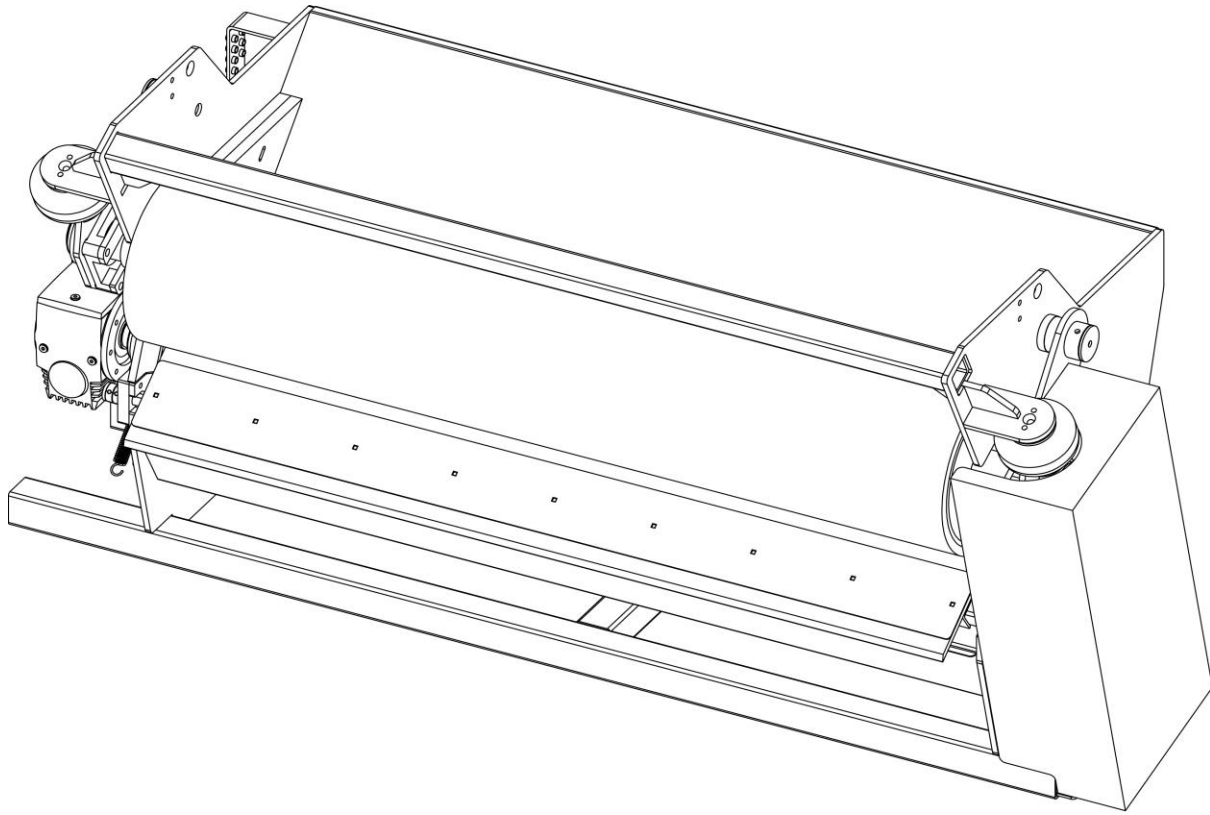

DT 2-Roller 72 Inch Air Press - Overall Dimensions