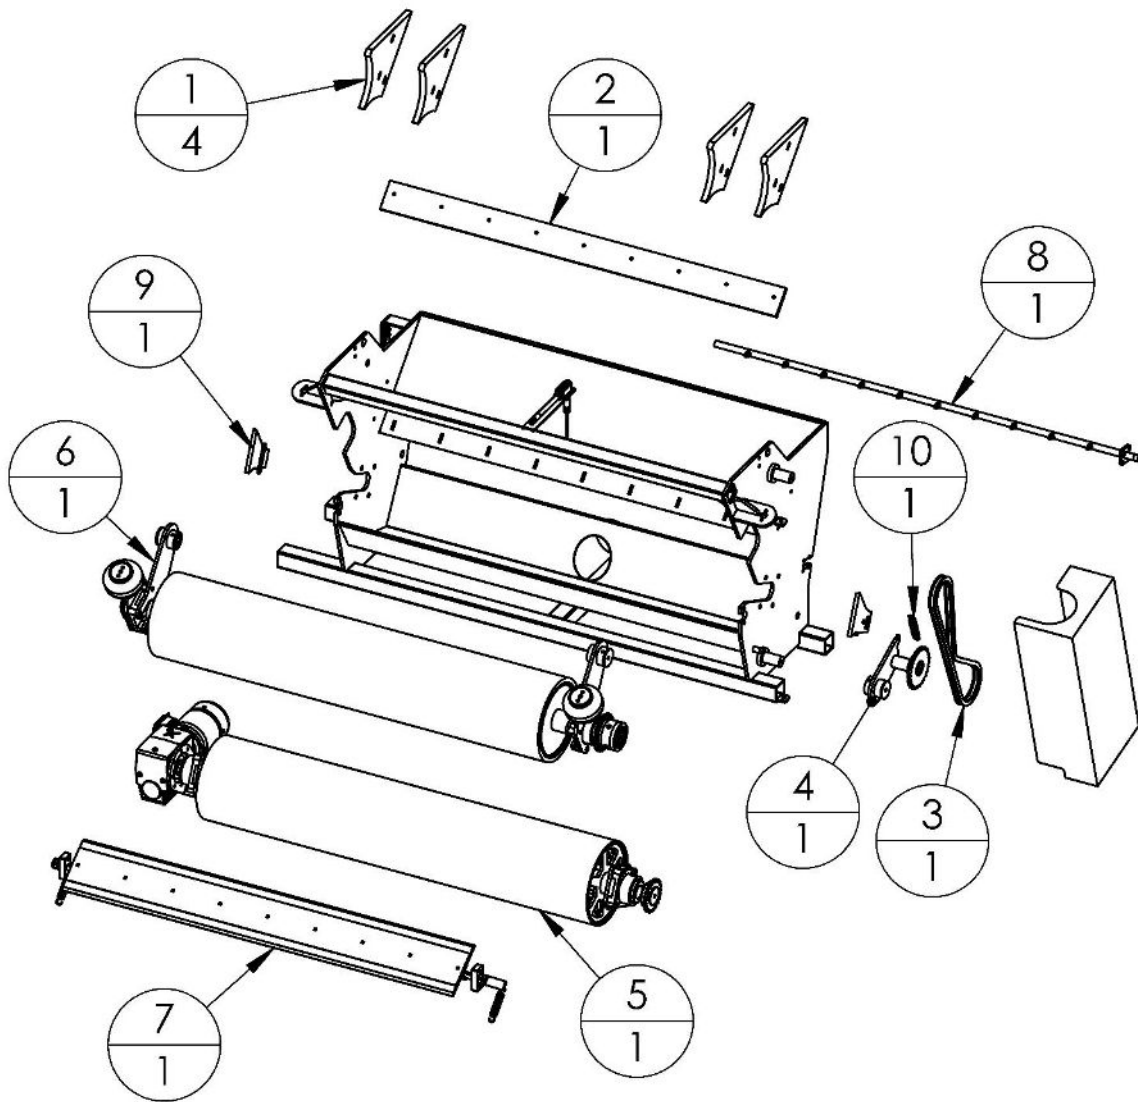

DT Roller Press Separator

Part Manual

For Model:

DT 2-Roller 72 Inch Air Press

DT 2-Roller 72 Inch Air Press – Components

Label	Part #	Description
1	X878	1" UHMW Roller Press Guide
2	O734	Rubber lip seal - 6' 2-roller press, 1/2" black rubber
3	E296	Aqua Anti-Corrosive Drive 6' Chain (Sold by the foot)
	O109	60 Aqua Chain Connector Link
	N180	60 Aqua Chain Off Set Link
4	A202	Idler Sprocket 28T
5	–	Screen Roller ASM
6	–	Roller ASM
7	K244	72" 2RP Scraper ASM Complete w/ Arms & Springs
8	M795	Optional Spray Bar - Replacement Spray Nozzle
9	J283	Slot Plug DT RP Air (Left)
	C682	Slot Plug DT RP Air (Right)
10	P855	Stainless Steel Extension Spring 4-1/2" - 52.08 lb/in

DT 2-Roller 72 Inch Air Press - Roller Assembly

Label	Part #	Description
1	N659	Clutch Bearing Assembly
2	R123	25 tooth 60 Clutch Drive Sprocket
3	5277	5/16"-18 X 1" SS Bolt
4	G642	8.5in Bellow Air Bag
5	C177	4 Bolt Flange Bearing
6	M149	DT RP 72" Replacement Roller
7	O443	3/8"-16 X 1" SS Bolt
8	B718	5/8"-11 X 3-1/2"SS Bolt
9	X641	2 HP / 3PH Motor & Gearbox Assembly
	Q139	Gearbox Only
	A189	Motor Only
10	O443	3/8"-16 X 1" SS Bolt
12	X168	DT RP 72" Replacement Screen Roller
	Q859	1/8" SS Screen Wrap Only for 72" Screen Roller
13	K349	22 tooth 60 series B sprocket

*Items not listed are considered non-common replacement parts and can be custom ordered upon request.

DT 2-Roller 72 Inch Air Press - Scraper Assembly

Quantity

Label	Part #	Description
1	F212	72" Screen Scraper DT RP
2	S660	6" SS Spring
3	V307	5/16"-18 X 1-1/2" Carriage Bolt
4	S581	5/16" SS Nut
5	T829	5/16" SS Lock Washer
6	Q797	5/16" SS Flat Washer
7	K895	3/8"-16 X 2" SS Bolt
8	G736	3/8" SS Lock Washer
9	E143	3/8" SS Flat Washer
10	P398	3/8" SS Nut

*Items not listed are considered non-common replacement parts and can be custom ordered upon request.

DT 2-Roller 72 Inch Air Press – Optional Spray Bar

Label	Part#	Description
1	J146	Spray Bar with Nozzles
2	R455	95-10 Nozzles Only