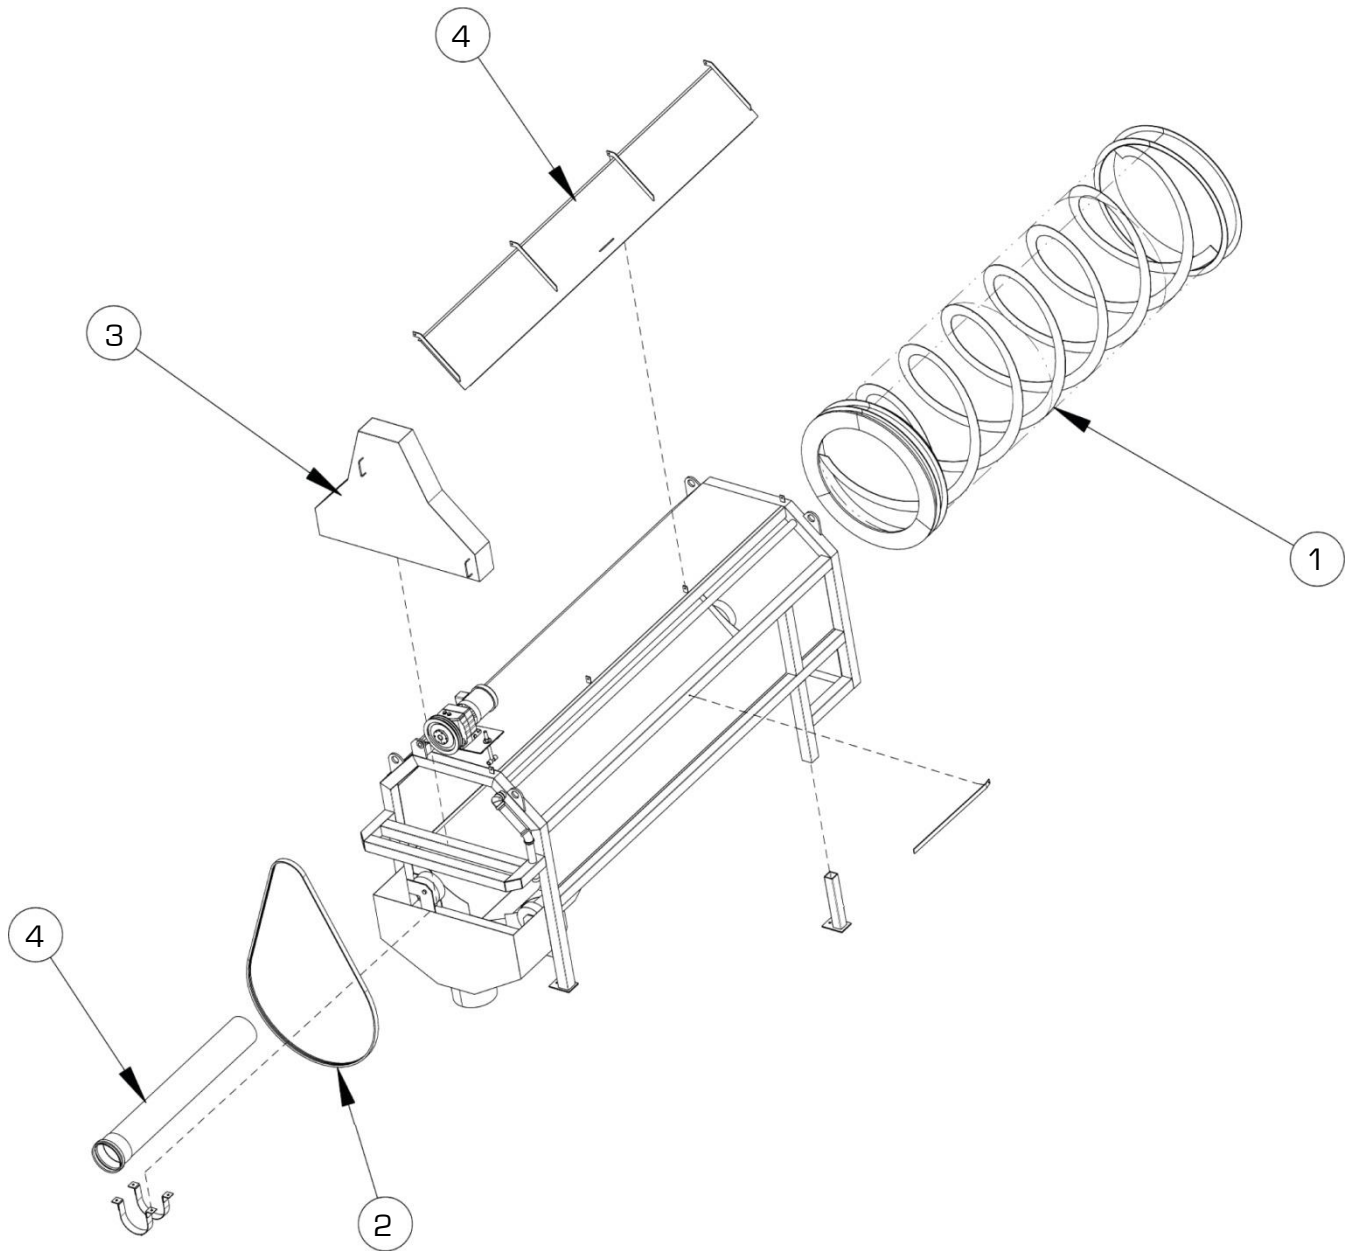

# DT by DARITECH 360

Part Manual

For Model:

**DT-360 (36in)  
Separator**

## DT-360 - Components

Item #	Part #	Description
1	N239	Punch Screen Only
	R372	Mesh / Hybrid Screen Only
2	J458	Drive Belt
3	—	Belt Guard, Right hand machine
4	—	In-feed Tube
5	—	Lid

\*Items not listed are considered non-common replacement parts and can be custom ordered upon request.