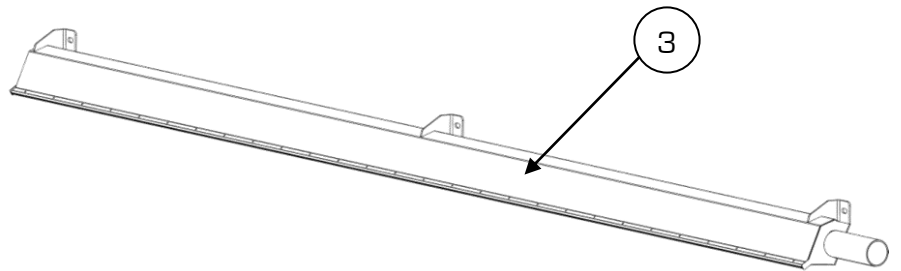

DT-360 – Air Knife Attachment (Optional)

Item #	Part #	Description	
1	G193	5 HP Air Knife Blower	
	U765	10 HP Air Knife Blower	
2	M787	Air Knife Blower - Filter	
3	T517	36" Air Knife	
4	O421	36" Split Air Knife	
5	U516	3" Air Knife Gate Valve	<i>[Used if split configuration]</i>
	X708	4" Air Knife Gate Valve	<i>[Used if split configuration]</i>