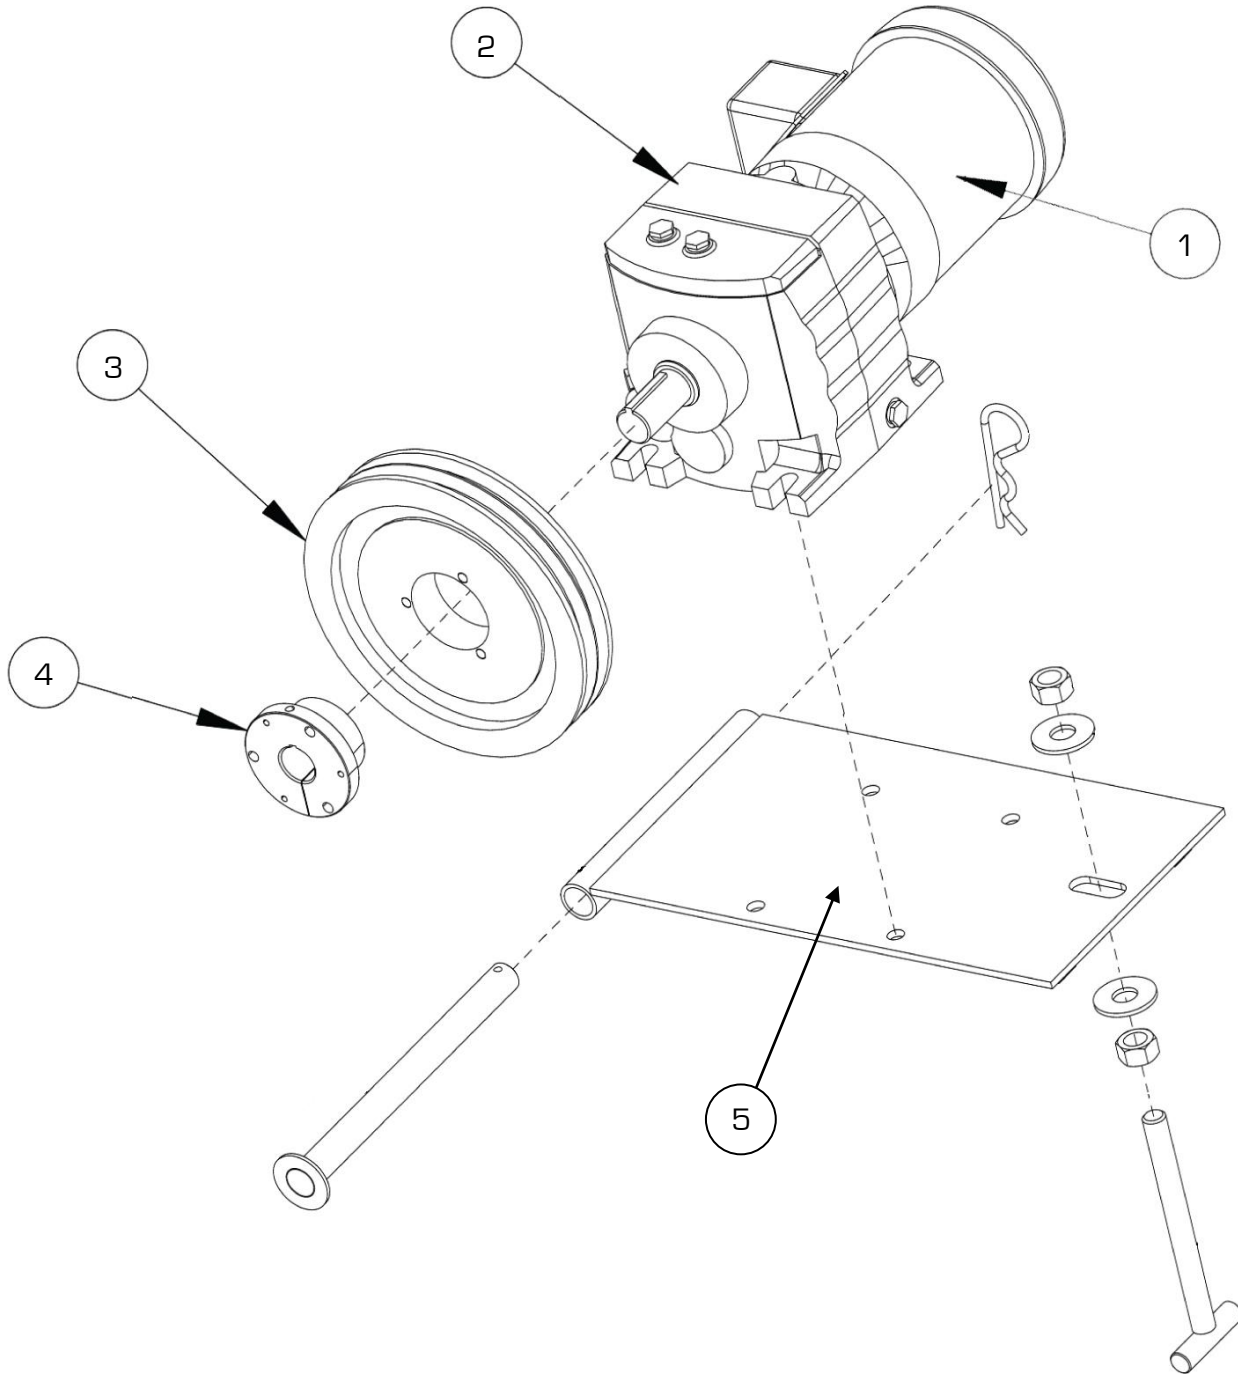

DT-360 - Motor Assembly

Item #	Part #	Description
0	Z663	Nord 1HP / 3PH Motor & Gearbox Assembly
1	O149	Nord Motor 1 HP 56C 3 PH. 50/60
2	U140	Nord Gearbox Only 1HP 46.25:1
3	F256	Flywheel - QD Sheave, 2B Groove 8.0 SK
4	X679	Bushing - QD Bushing, SK 1-5/8"
5	Z386	Nord Mount / Nord Reducer

*Items not listed are considered non-common replacement parts and can be custom ordered upon request.