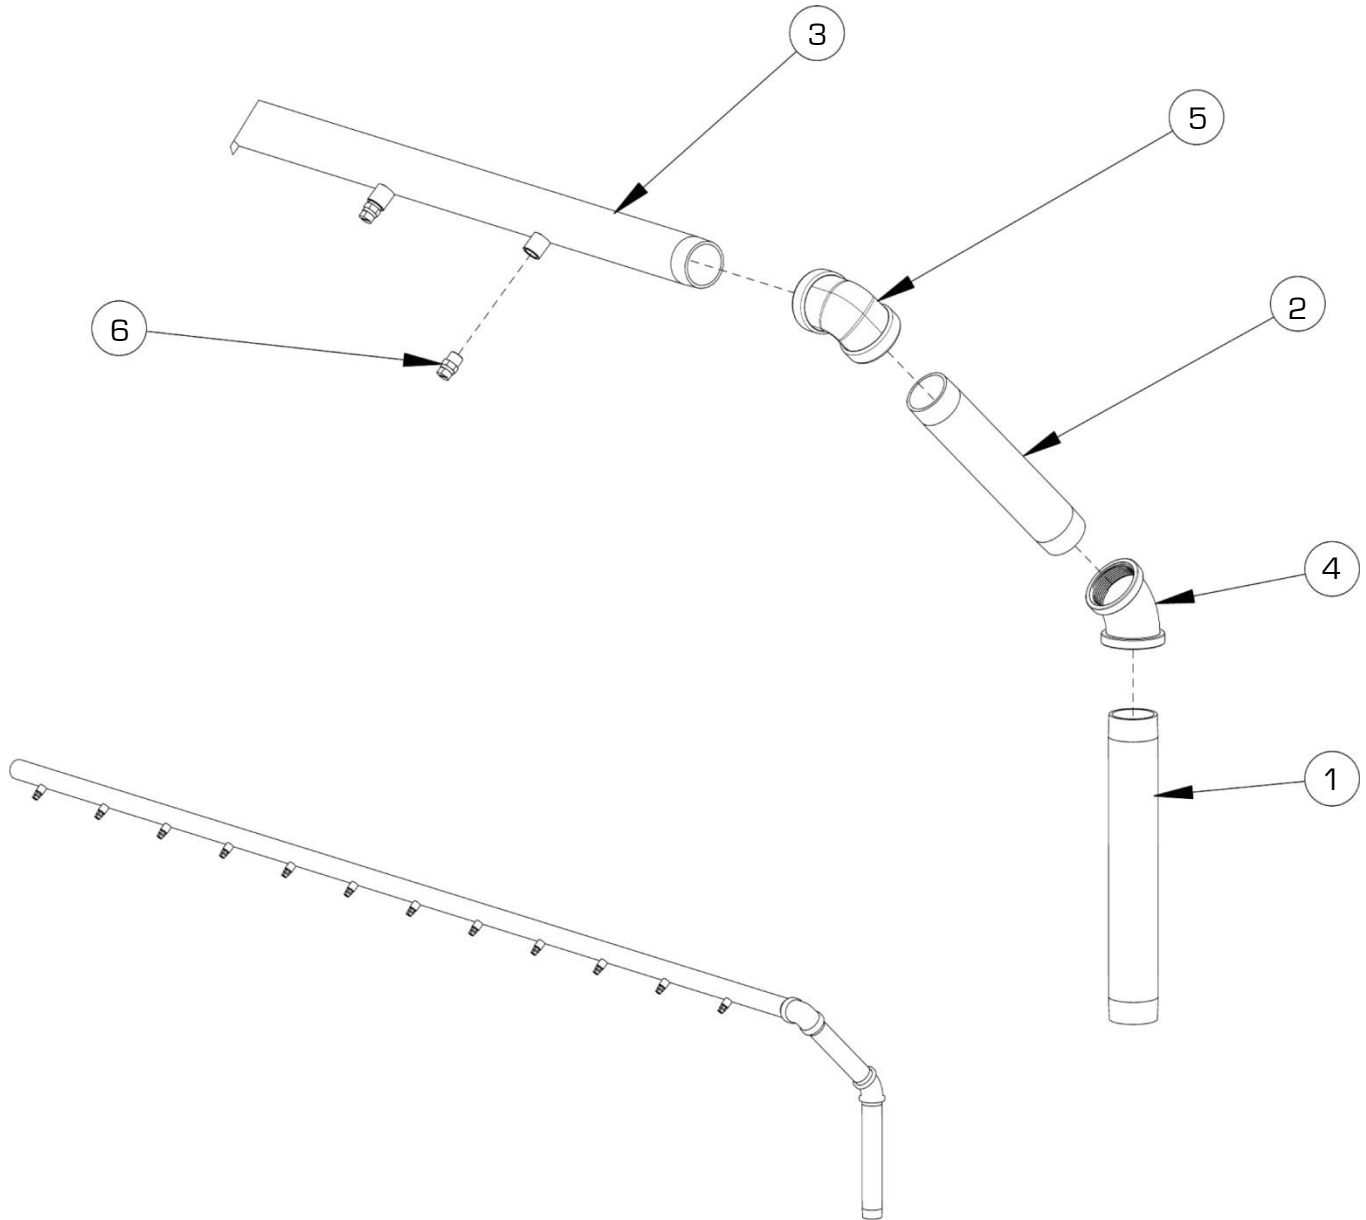

# DT by DARITECH 360

Part Manual

For Model:

**DT-360 (36in)  
Separator**

## DT-360 - Components

Item #	Part #	Description
1	N239	Punch Screen Only
	R372	Mesh / Hybrid Screen Only
2	J458	Drive Belt
3	—	Belt Guard, Right hand machine
4	—	In-feed Tube
5	—	Lid

\*Items not listed are considered non-common replacement parts and can be custom ordered upon request.

## DT-360 - Motor Assembly

Item #	Part #	Description
0	Z663	Nord 1HP / 3PH Motor & Gearbox Assembly
1	O149	Nord Motor 1 HP 56C 3 PH. 50/60
2	U140	Nord Gearbox Only 1HP 46.25:1
3	F256	Flywheel - QD Sheave, 2B Groove 8.0 SK
4	X679	Bushing - QD Bushing, SK 1-5/8"
5	Z386	Nord Mount / Nord Reducer

## DT-360 – Spray Bar Assembly

Item #	Part #	Description
1	—	1-1/2" Pipe 1
2	—	1-1/2" Pipe 1
3	—	1-1/2" Spray Pipe 12 Port
4	G566	1-1/2" 150# SS 45 Elbow Threaded
5	L393	1-1/2" 150# SS 90 Elbow Threaded
6	C790	Spray Nozzle