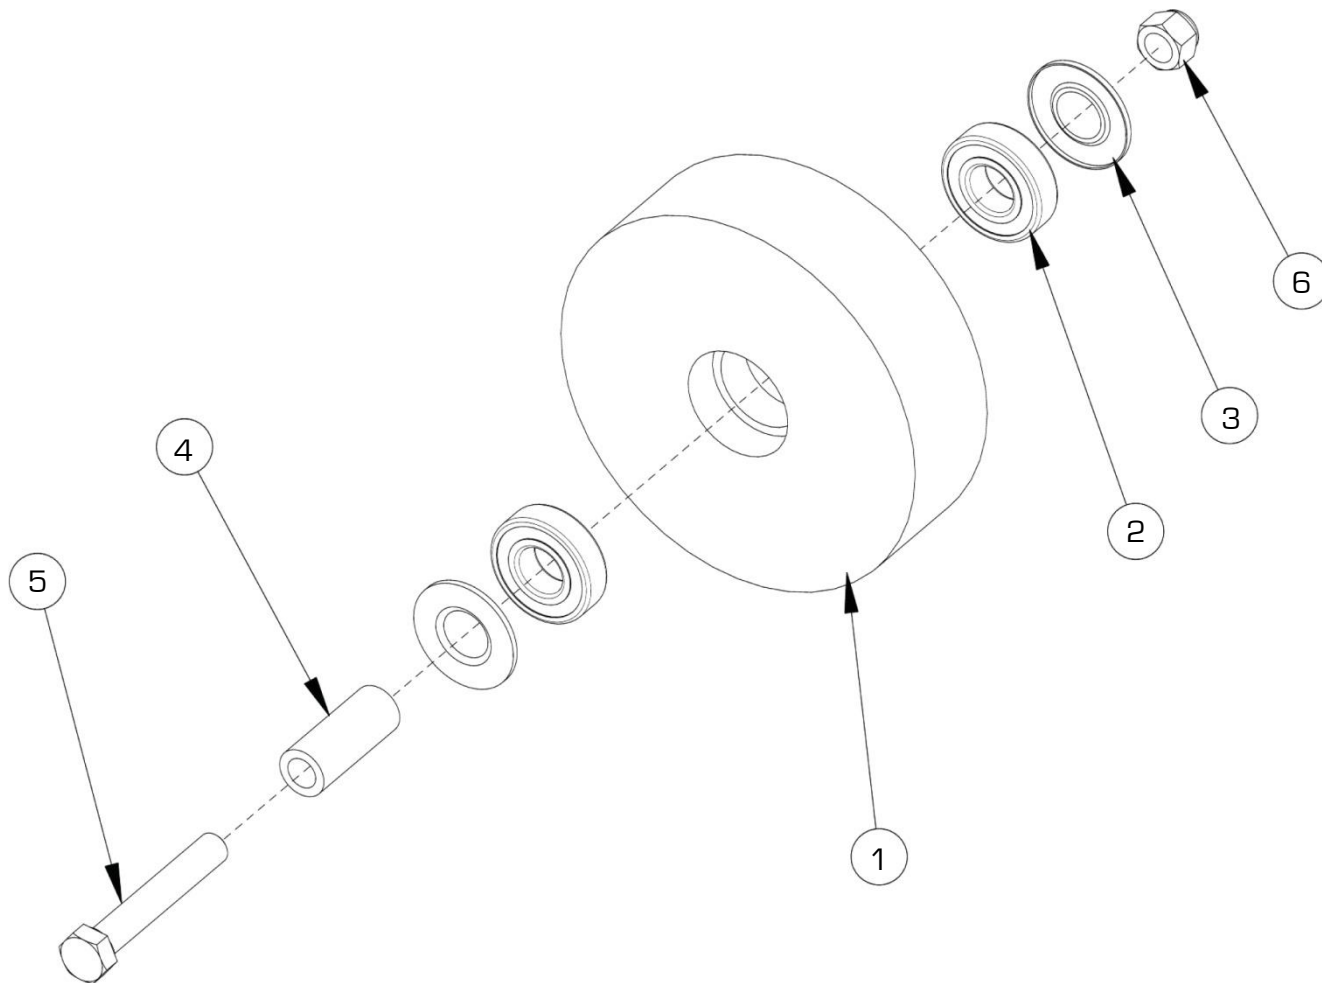

## DT-360 - Motor Assembly

Item #	Part #	Description
0	Z663	Nord 1HP / 3PH Motor & Gearbox Assembly
1	O149	Nord Motor 1 HP 56C 3 PH. 50/60
2	U140	Nord Gearbox Only 1HP 46.25:1
3	F256	Flywheel - QD Sheave, 2B Groove 8.0 SK
4	X679	Bushing - QD Bushing, SK 1-5/8"
5	Z386	Nord Mount / Nord Reducer

## DT-360 – Spray Bar Assembly

Item #	Part #	Description
1	—	1-1/2" Pipe 1
2	—	1-1/2" Pipe 1
3	—	1-1/2" Spray Pipe 12 Port
4	G566	1-1/2" 150# SS 45 Elbow Threaded
5	L393	1-1/2" 150# SS 90 Elbow Threaded
6	C790	Spray Nozzle

## DT-360 – Roller Assembly

\*Note: Sold as an assembly only

Item #	Part #	Description
	J552	DT-360 Wheel Assembly
1	—	Wheel, Poly
2	—	Wheel Bearing
3	—	Wheel Bearing Seal
4	—	Wheel Bushing
5	—	Wheel Bolt
6	—	Wheel Nut