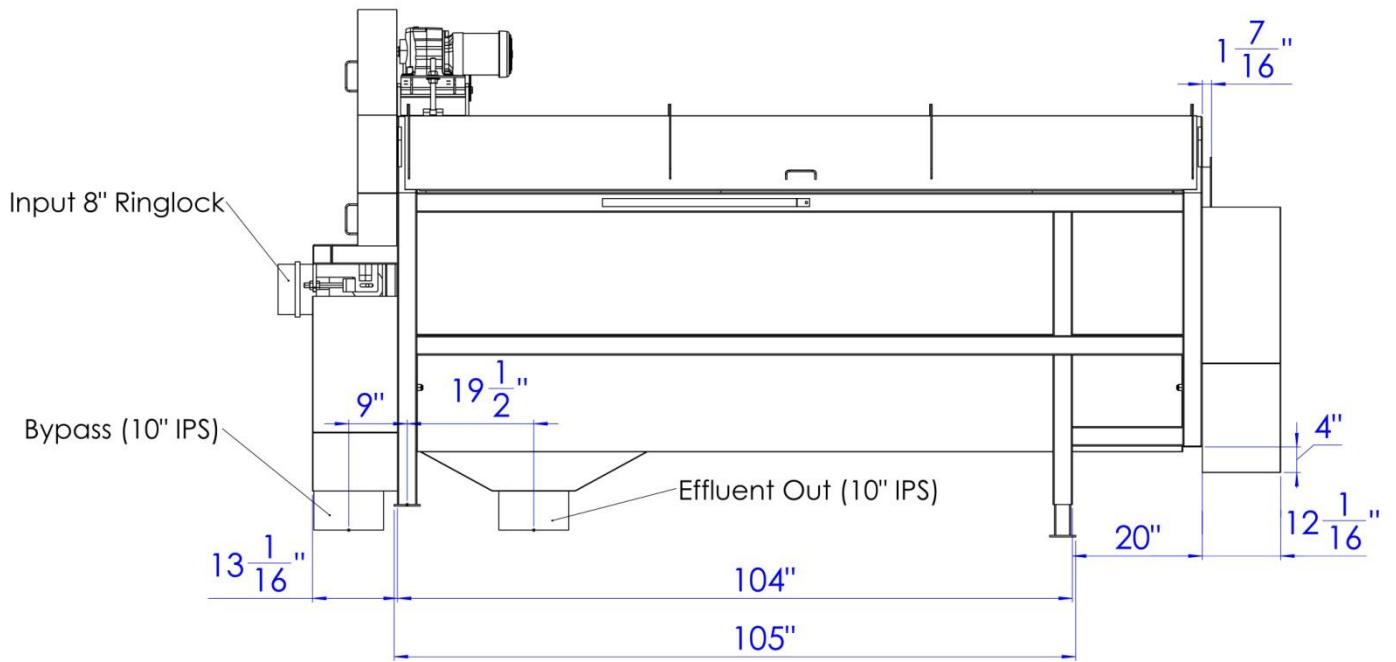

## DT-360 – Roller Assembly

\*Note: Sold as an assembly only

Item #	Part #	Description
	J552	DT-360 Wheel Assembly
1	—	Wheel, Poly
2	—	Wheel Bearing
3	—	Wheel Bearing Seal
4	—	Wheel Bushing
5	—	Wheel Bolt
6	—	Wheel Nut

# DT-360 - Overall Dimensions