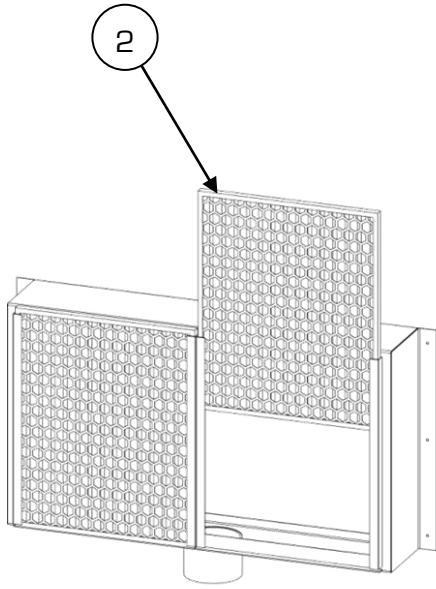

DT-360 – Air Knife Attachment (Optional)

Item #	Part #	Description	
1	G193	5 HP Air Knife Blower	
	U765	10 HP Air Knife Blower	
2	M787	Air Knife Blower - Filter	
3	T517	36" Air Knife	
4	O421	36" Split Air Knife	
5	U516	3" Air Knife Gate Valve	<i>[Used if split configuration]</i>
	X708	4" Air Knife Gate Valve	<i>[Used if split configuration]</i>