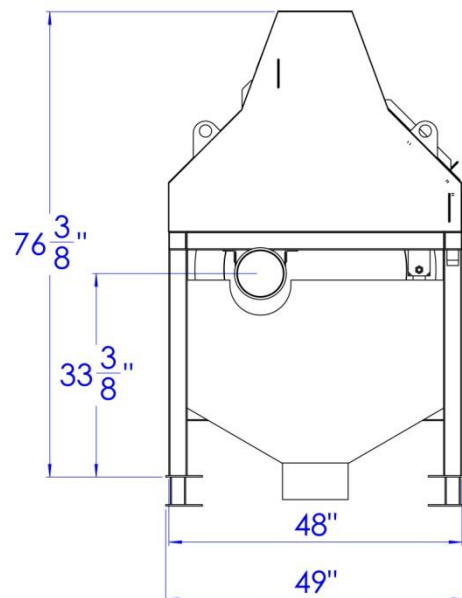

## DT-360 – Roller Assembly

\*Note: Sold as an assembly only

Item #	Part #	Description
	J552	DT-360 Wheel Assembly
1	—	Wheel, Poly
2	—	Wheel Bearing
3	—	Wheel Bearing Seal
4	—	Wheel Bushing
5	—	Wheel Bolt
6	—	Wheel Nut

# DT-360 - Overall Dimensions

# DT-360 - Overall Dimensions

---

For Technical Support, to order Replacement Parts, or for questions about other products,  
please contact your local dealer.

---