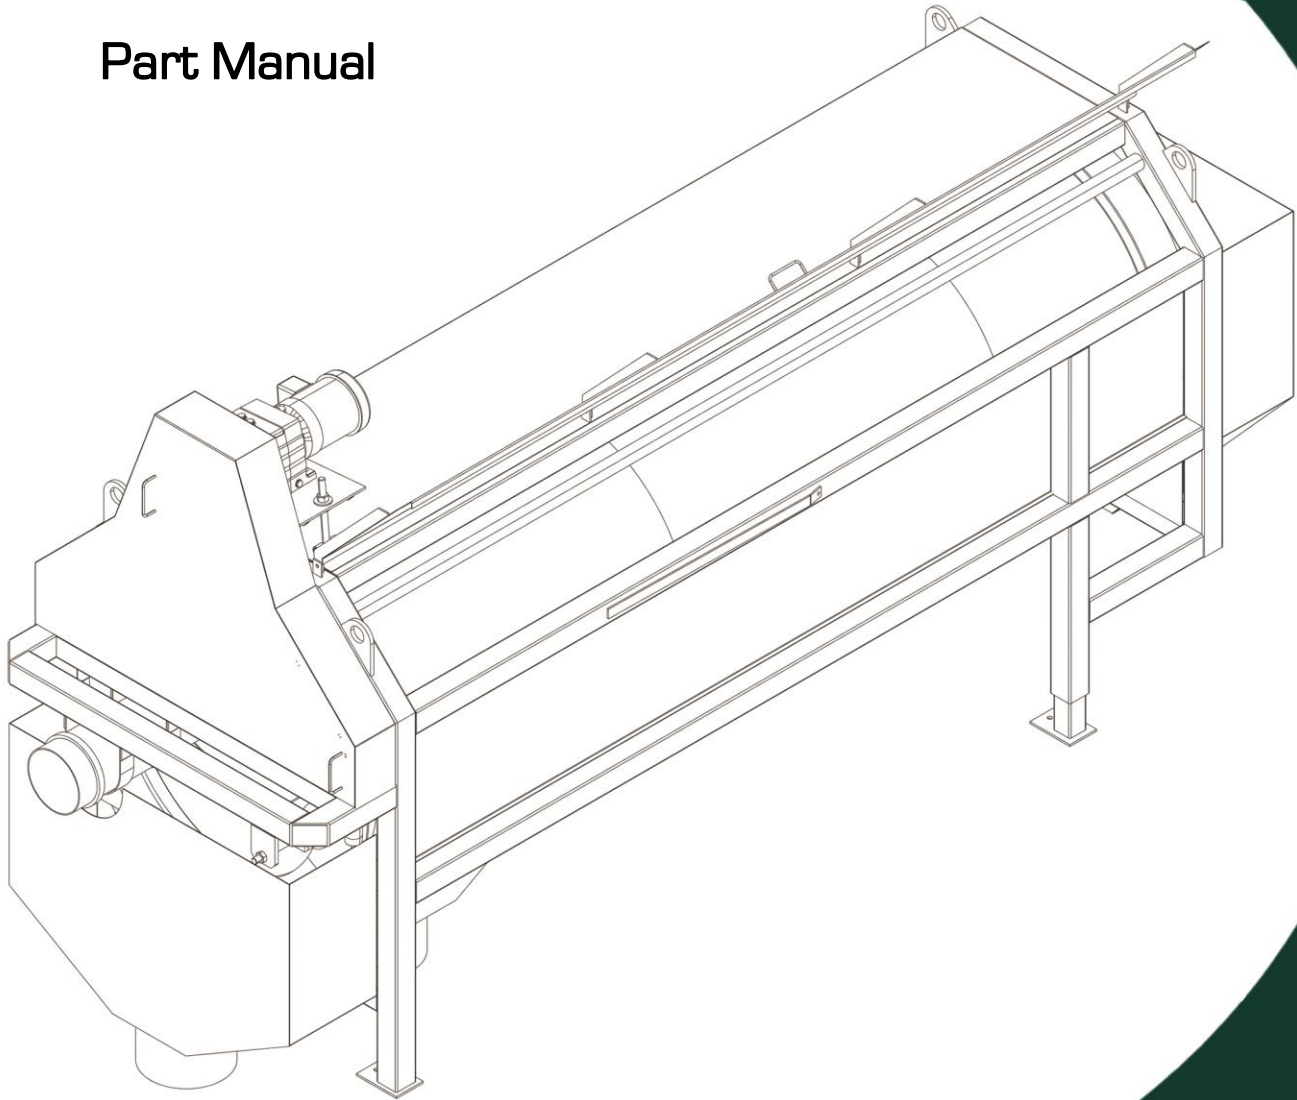

# DT by DARITECH 360

Part Manual

For Model:

**DT-360 (36in)  
Separator**

## DT-360 - Components

Item #	Part #	Description
1	N239	Punch Screen Only
	R372	Mesh / Hybrid Screen Only
2	J458	Drive Belt
3	—	Belt Guard, Right hand machine
4	—	In-feed Tube
5	—	Lid

\*Items not listed are considered non-common replacement parts and can be custom ordered upon request.

# DT-360 - Overall Dimensions