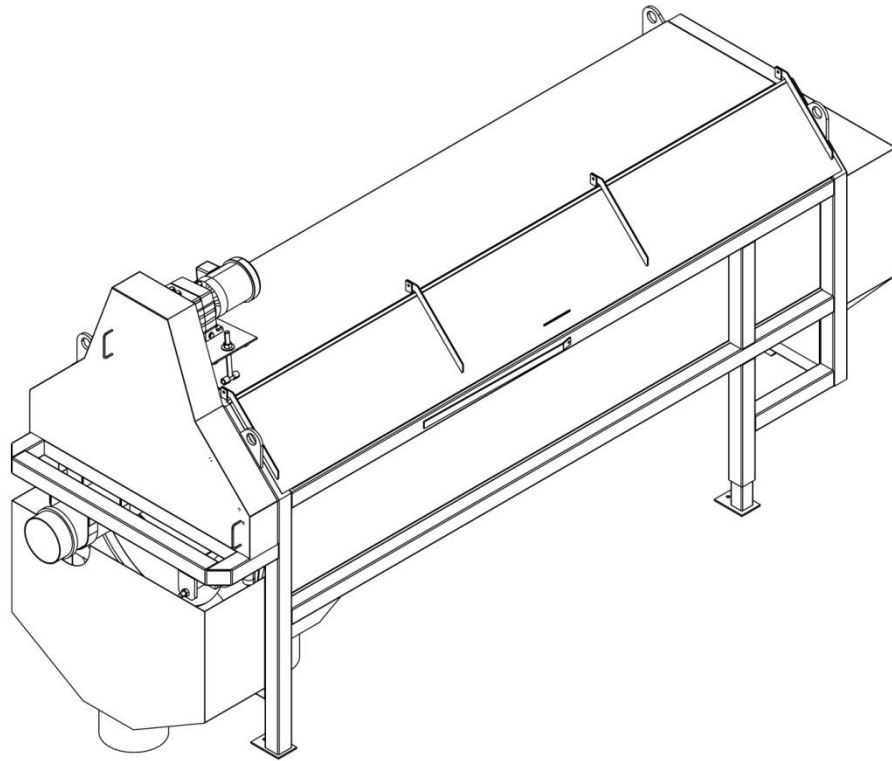

DT-360 - Overall Dimensions