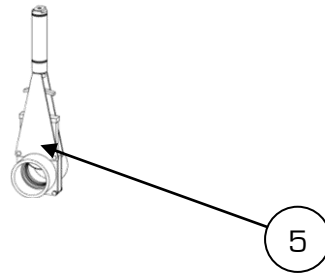

DT-360 – Air Knife Attachment (Optional)

Item #	Part #	Description	
1	G193	5 HP Air Knife Blower	
	U765	10 HP Air Knife Blower	
2	M787	Air Knife Blower - Filter	
3	T517	36" Air Knife	
4	O421	36" Split Air Knife	
5	U516	3" Air Knife Gate Valve	<i>[Used if split configuration]</i>
	X708	4" Air Knife Gate Valve	<i>[Used if split configuration]</i>