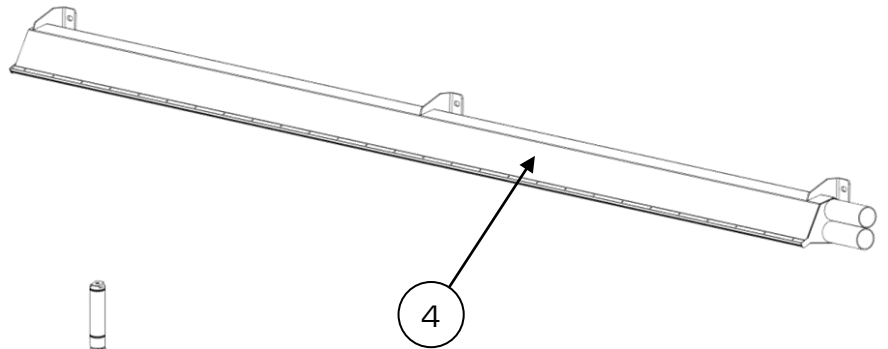

DT-360 – Air Knife Attachment (Optional)

Item #	Part #	Description	
1	G193	5 HP Air Knife Blower	
	U765	10 HP Air Knife Blower	
2	M787	Air Knife Blower - Filter	
3	T517	36" Air Knife	
4	O421	36" Split Air Knife	
5	U516	3" Air Knife Gate Valve	<i>[Used if split configuration]</i>
	X708	4" Air Knife Gate Valve	<i>[Used if split configuration]</i>