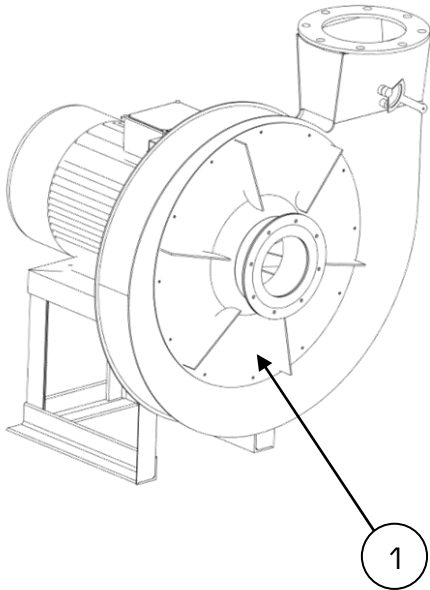

DT-360 – Air Knife Attachment (Optional)

Item #	Part #	Description	
1	G193	5 HP Air Knife Blower	
	U765	10 HP Air Knife Blower	
2	M787	Air Knife Blower - Filter	
3	T517	36" Air Knife	
4	O421	36" Split Air Knife	
5	U516	3" Air Knife Gate Valve	<i>[Used if split configuration]</i>
	X708	4" Air Knife Gate Valve	<i>[Used if split configuration]</i>