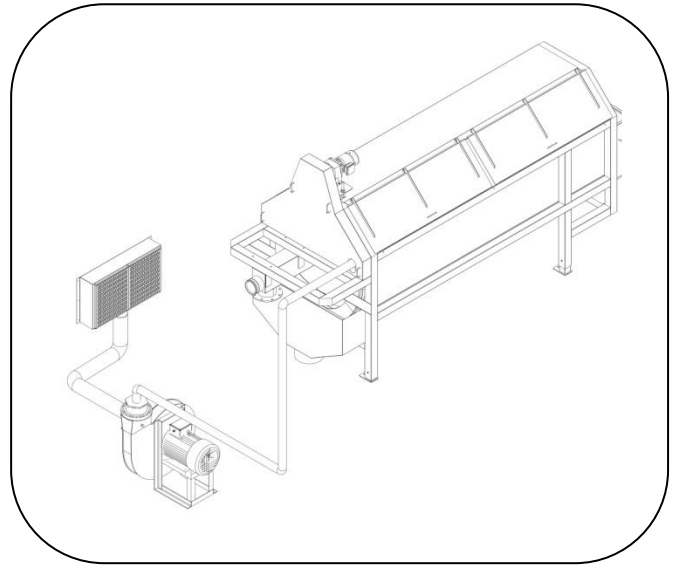

DT-360 – Air Knife Attachment (Optional)

Item #	Part #	Description	
1	G193	5 HP Air Knife Blower	
	U765	10 HP Air Knife Blower	
2	M787	Air Knife Blower - Filter	
3	T517	36" Air Knife	
4	O421	36" Split Air Knife	
5	U516	3" Air Knife Gate Valve	<i>[Used if split configuration]</i>
	X708	4" Air Knife Gate Valve	<i>[Used if split configuration]</i>