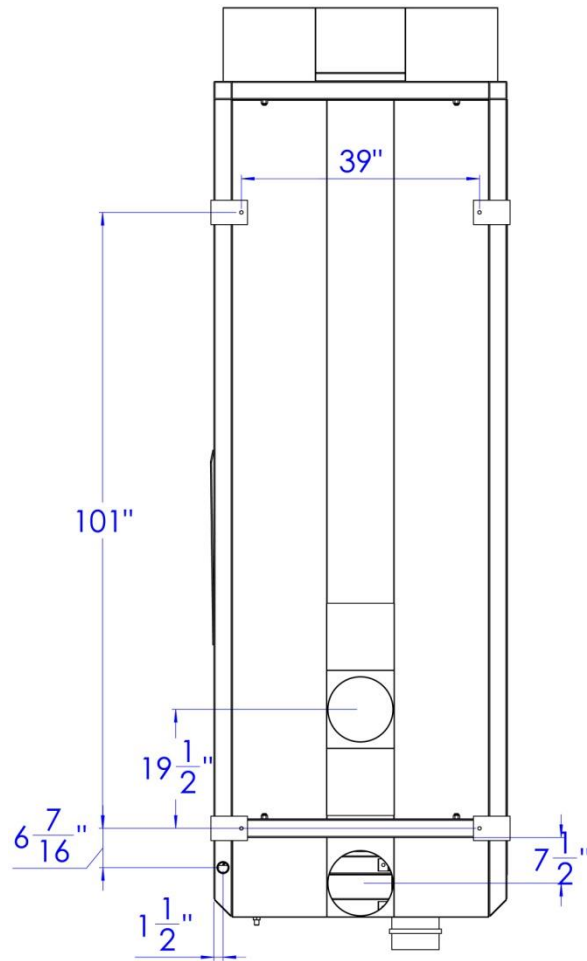

DT-360 - Overall Dimensions