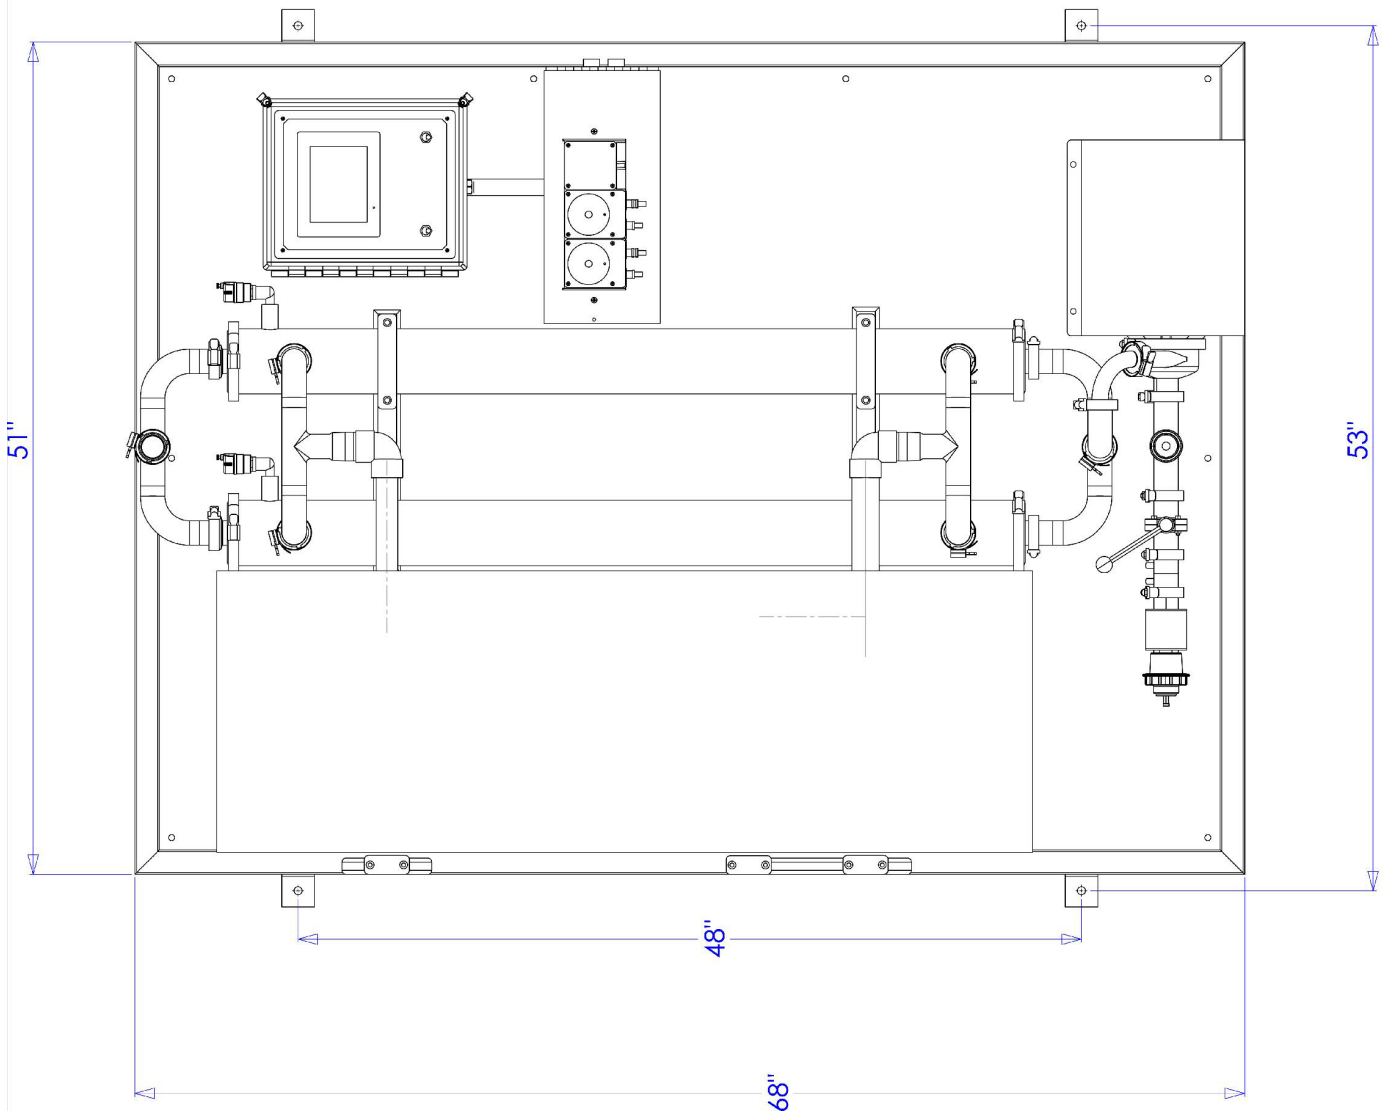

HC Control Center - Overall Dimensions