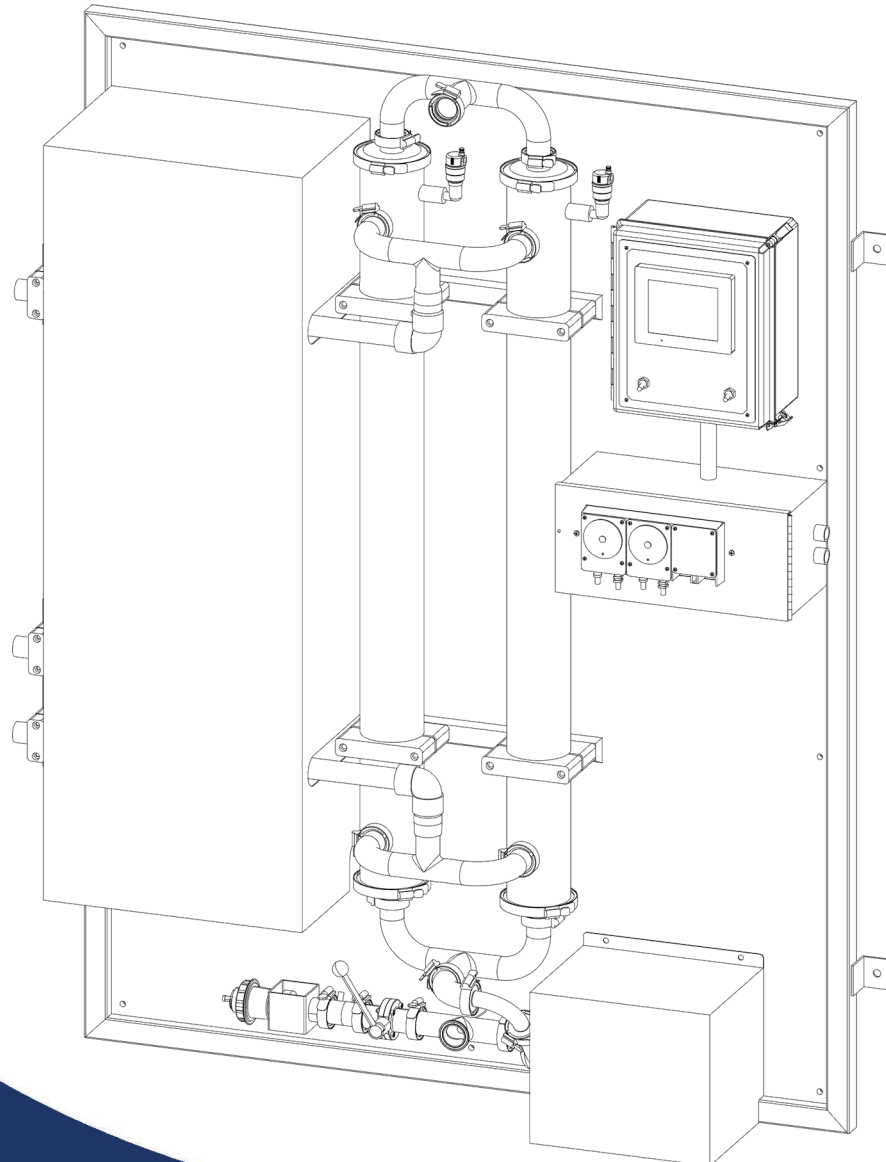

Calf Milk **Pasteurizer**

Part Manual

by

WESTWAARD

Model:

**Control Center
(WPLGCCHC)**

Revisions

Rev 0	Completion of Manual
Rev. 1 (7-19-23)	Berkeley Pump Parts & Heat Exchanger Part #

Control Center - Heat Exchanger

Item #	Part #	Description
1	G844	4" SS V Insert Clamp
2	X459	4" Triclover Gasket
3	D294	1 1/2" Tri-clamp Rubber Gasket
4	A802	1 1/2" SS V Insert Clamp
5	K212	90° Galv ST
6	N422	1/4" Automatic Float Vent
7	L330	Westward Tube Heat Exchanger (Must Specify Size & l or Both)

Control Center - Motor Parts

Item #	Part #	Description
1	B575	1.5 HP, 3450 RPM, 1 PH, 56J, TEFC
2	U600	STA-Rite Seal PKG.
3	G844	4" SS V Insert Clamp
4	X459	4" Triclover Gasket
5	D294	1 1/2" Tri-clamp Rubber Gasket
6	A802	1 1/2" SS V Insert Clamp
7	B399	RTD Sensor
8	X879	1 1/2" Clamp SS Butterfly Valve
9	B757	Measure /Drain Valve Cap
10	U859	Auto Drain Valve Assy

*Items not listed are considered non-common replacement parts and can be custom ordered upon request.

Berkeley Pump-Parts

Item #	Part #	Description
1	C479	1 HP Berkeley Pump Motor Only
2	U334	Gasket Volute
3	R495	Shaft Seal
4	G458	Brass Impellor