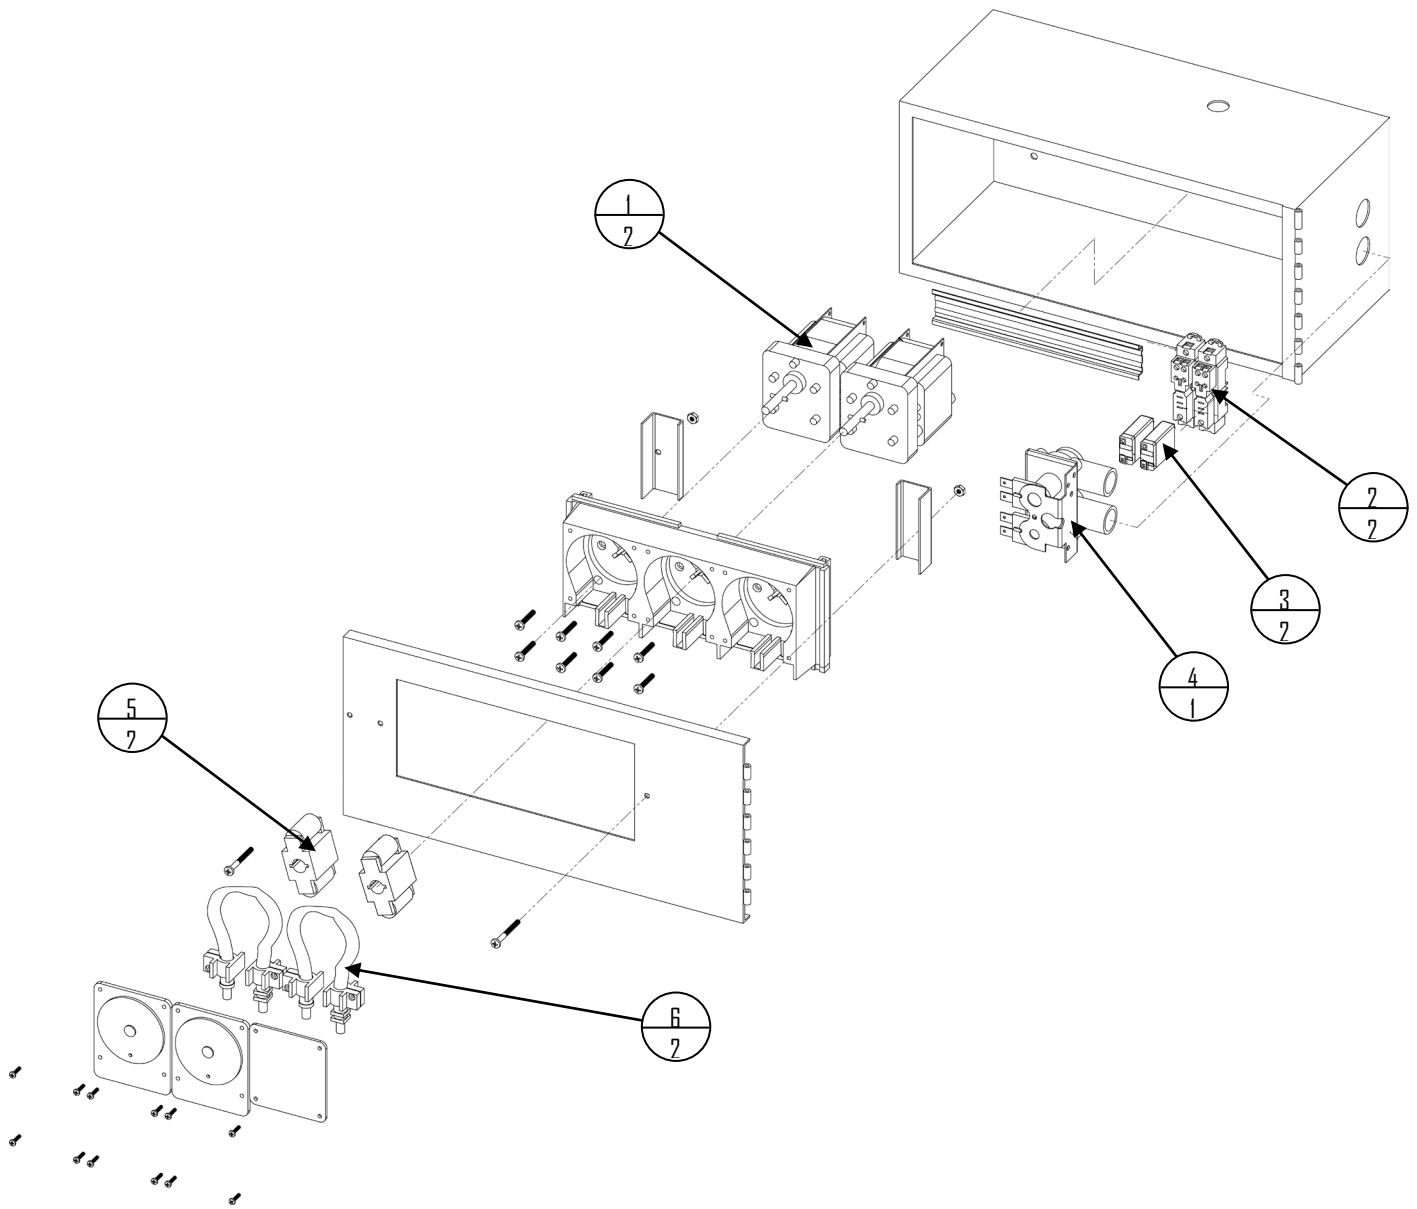

Control Center - CIP Box

Quantity

Item #	Part #	Description
1	J652	Hi Speed Motor 120v
2	F602	5-Pin Relay Base
3	J566	120V 5-Pin Relay
4	G873	Water Valve
5	P366	Roller Assembly
6	M263	Bender Squeeze Tube Assy

*Items not listed are considered non-common replacement parts and can be custom ordered upon request.