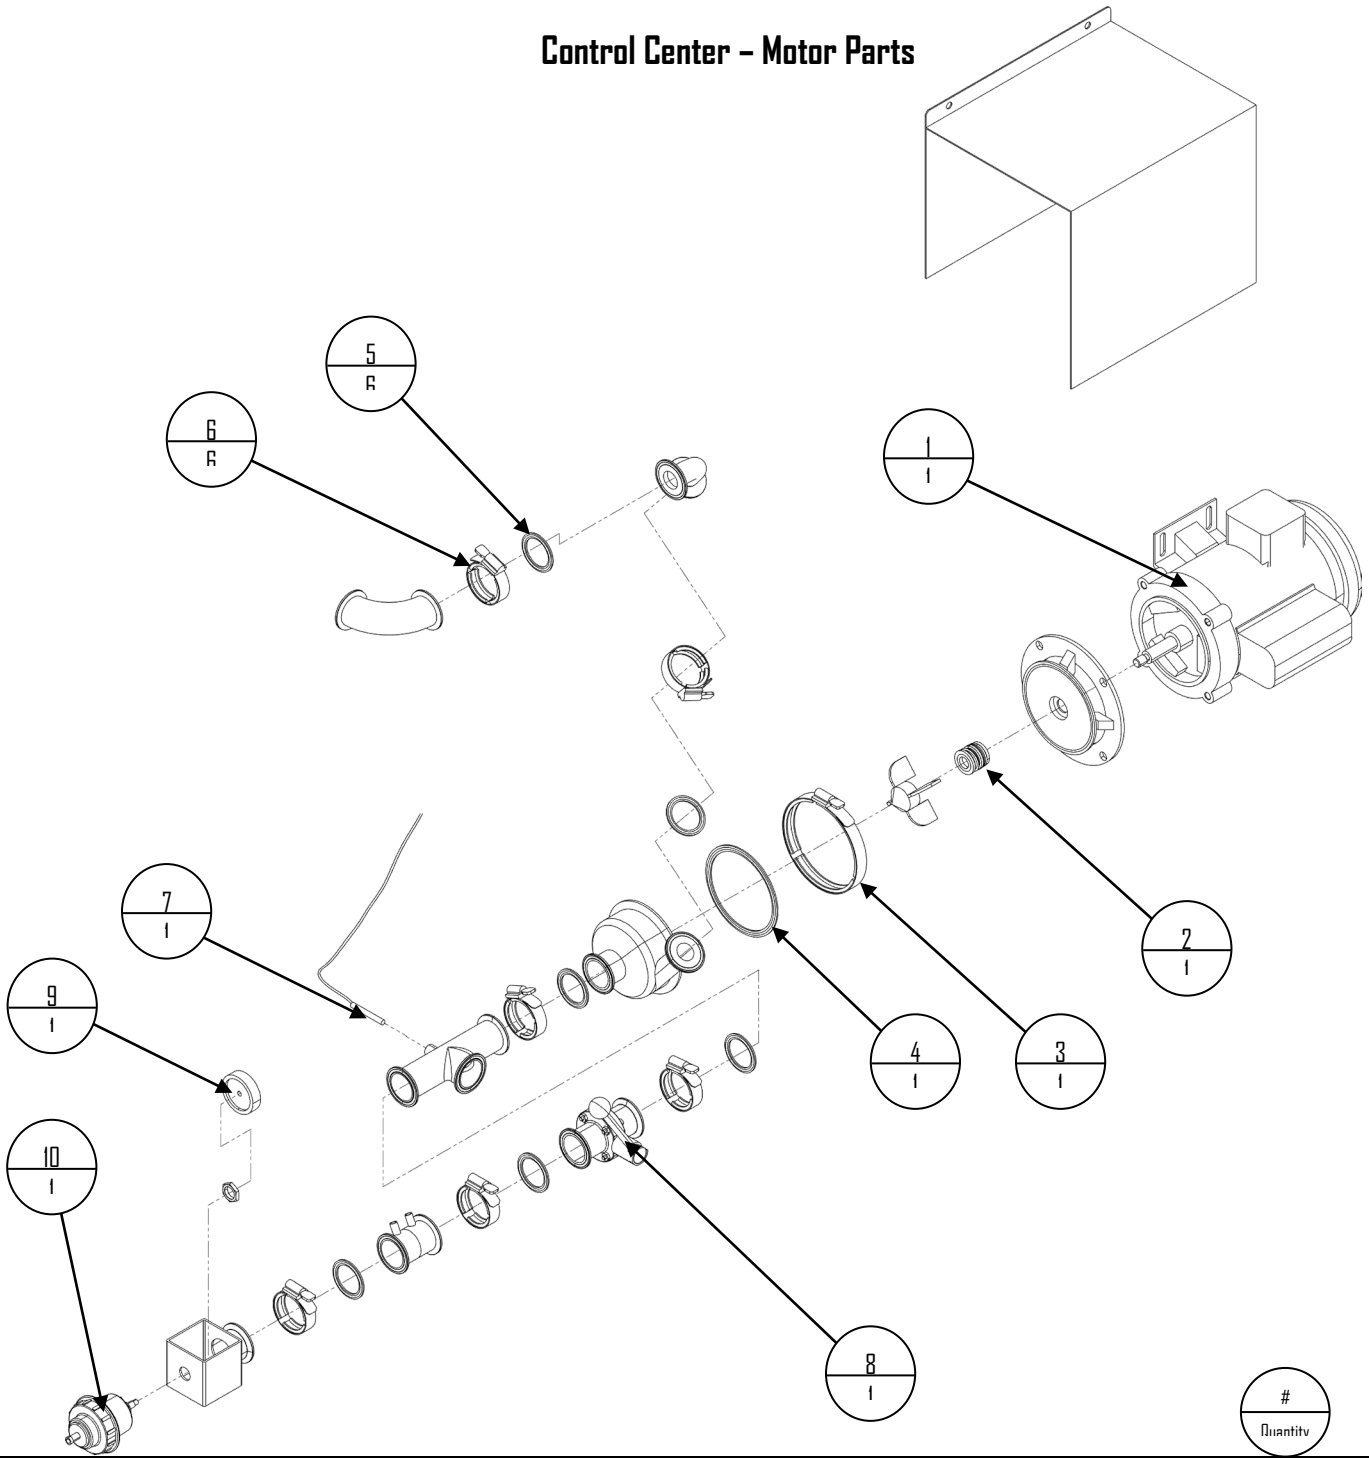

Calf Milk **Pasteurizer**

Part Manual

by

WESTWAARD

Model:

**Control Center
(WPLGCCHC)**

Revisions

Rev 0	Completion of Manual
Rev. 1 (7-19-23)	Berkeley Pump Parts & Heat Exchanger Part #

Control Center - Heat Exchanger

Item #	Part #	Description
1	G844	4" SS V Insert Clamp
2	X459	4" Triclover Gasket
3	D294	1 1/2" Tri-clamp Rubber Gasket
4	A802	1 1/2" SS V Insert Clamp
5	K212	90° Galv ST
6	N422	1/4" Automatic Float Vent
7	L330	Westward Tube Heat Exchanger (Must Specify Size & l or Both)

Control Center - Motor Parts

Item #	Part #	Description
1	B575	1.5 HP, 3450 RPM, 1 PH, 56J, TEFC
2	U600	STA-Rite Seal PKG.
3	G844	4" SS V Insert Clamp
4	X459	4" Triclover Gasket
5	D294	1 1/2" Tri-clamp Rubber Gasket
6	A802	1 1/2" SS V Insert Clamp
7	B399	RTD Sensor
8	X879	1 1/2" Clamp SS Butterfly Valve
9	B757	Measure /Drain Valve Cap
10	U859	Auto Drain Valve Assy

*Items not listed are considered non-common replacement parts and can be custom ordered upon request.

Control Center - Pump Parts

Item #	Part #	Description
1	Q646	1.5 HP Circulation Pump with Impeller
2	V601	120v Water Solenoid Coil
3	B174	1-1/4" Solenoid Valve
	R224	Solenoid Valve Repair Kit
4	D166	1-1/4" Brass Spring THR Check Valve