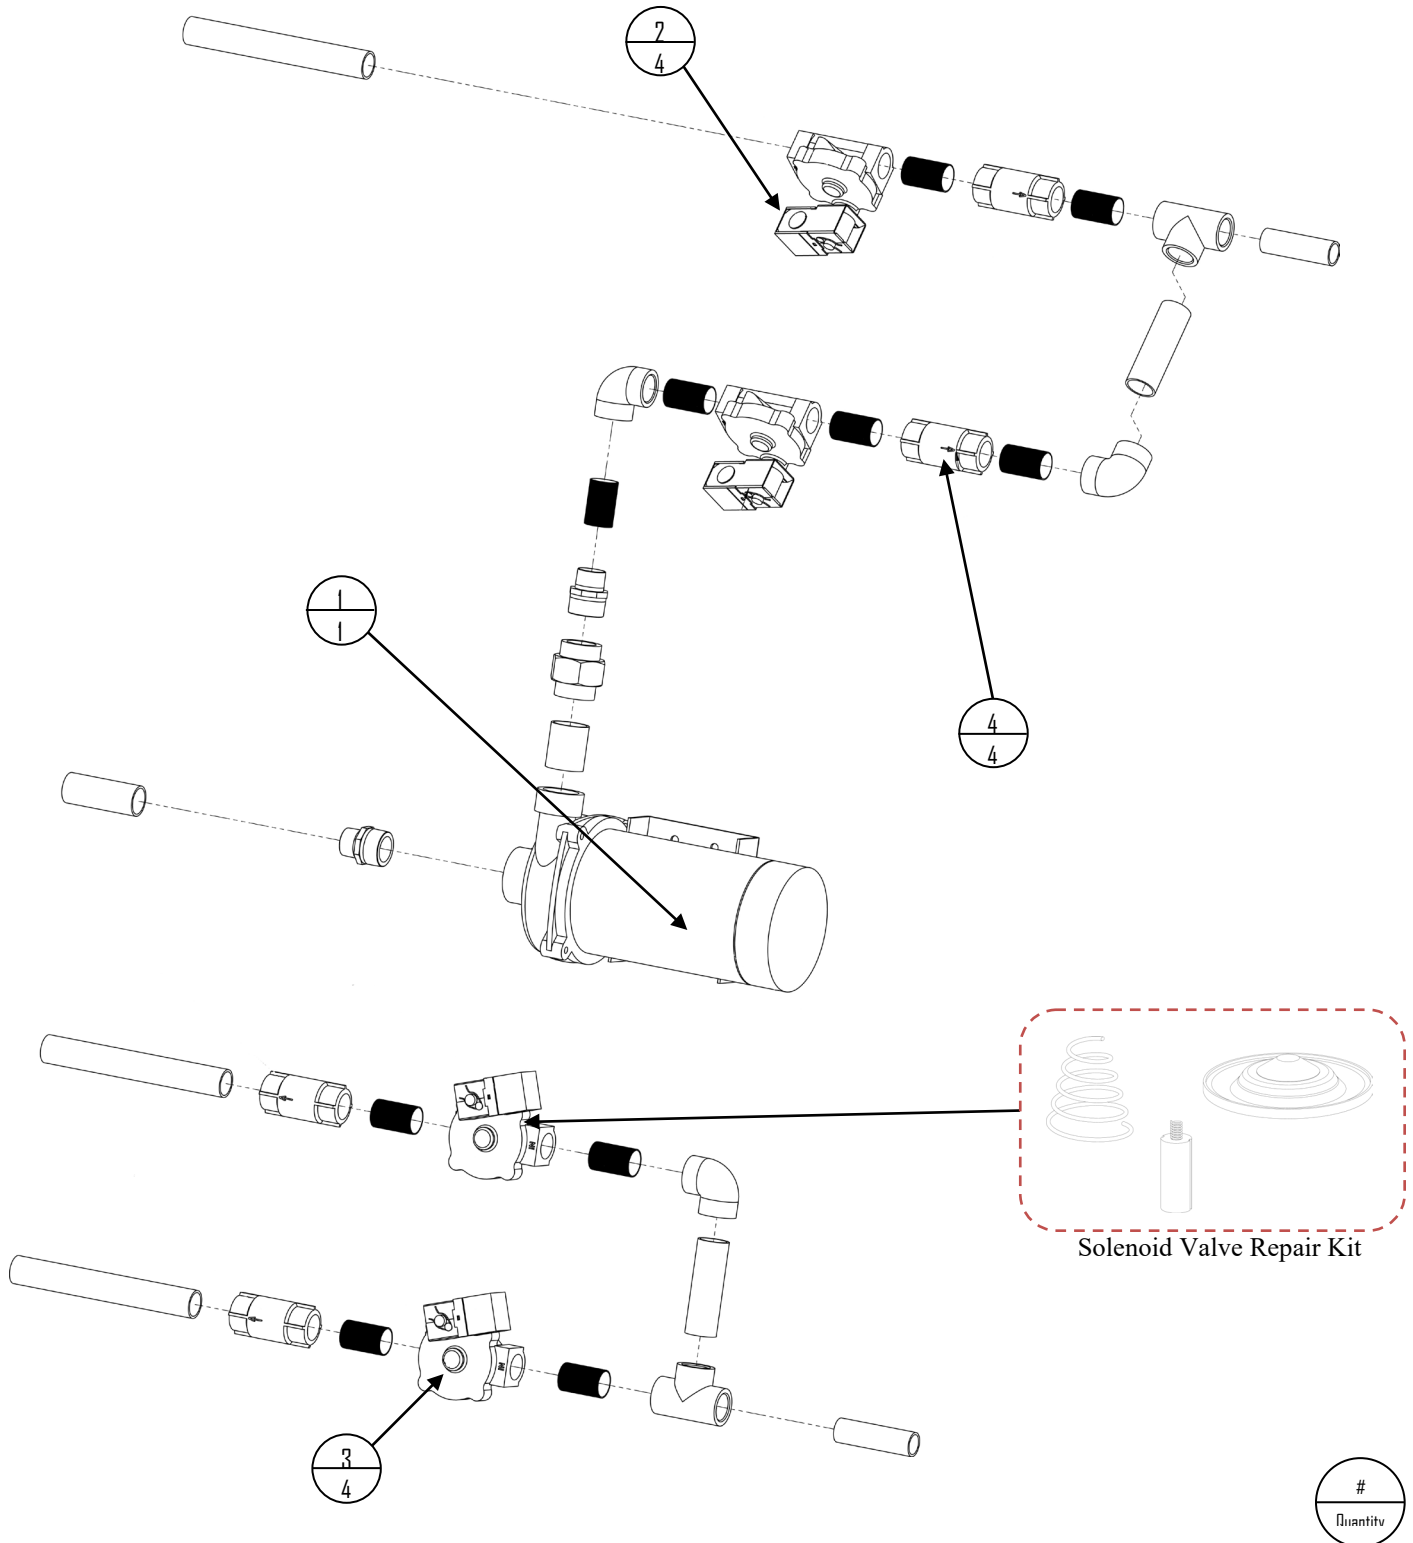

Control Center - Heat Exchanger

Item #	Part #	Description
1	G844	4" SS V Insert Clamp
2	X459	4" Triclover Gasket
3	D294	1 1/2" Tri-clamp Rubber Gasket
4	A802	1 1/2" SS V Insert Clamp
5	K212	90° Galv ST
6	N422	1/4" Automatic Float Vent
7	L330	Westward Tube Heat Exchanger (Must Specify Size & l or Both)

Control Center - Motor Parts

Item #	Part #	Description
1	B575	1.5 HP, 3450 RPM, 1 PH, 56J, TEFC
2	U600	STA-Rite Seal PKG.
3	G844	4" SS V Insert Clamp
4	X459	4" Triclover Gasket
5	D294	1 1/2" Tri-clamp Rubber Gasket
6	A802	1 1/2" SS V Insert Clamp
7	B399	RTD Sensor
8	X879	1 1/2" Clamp SS Butterfly Valve
9	B757	Measure /Drain Valve Cap
10	U859	Auto Drain Valve Assy

*Items not listed are considered non-common replacement parts and can be custom ordered upon request.

Control Center - Pump Parts

Item #	Part #	Description
1	Q646	1.5 HP Circulation Pump with Impeller
2	V601	120v Water Solenoid Coil
3	B174	1-1/4" Solenoid Valve
	R224	Solenoid Valve Repair Kit
4	D166	1-1/4" Brass Spring THR Check Valve

*Items not listed are considered non-common replacement parts and can be custom ordered upon request.

HC Control Center - Included Accessories

Item #	Part #	Description
1	D455	1" S/S Female Cam X FPT
2	S276	1" X CL Galv Nipple
3	Q895	1" SS THR Ball Valve
4	V726	1" NPT X Hose Barb, SS
5	F880	1" PVC clear Suction Hose (20' included with Control Center) <i>(sold by the foot)</i>
6	D793	1" Tri-clamp X Hose Barb Fitting
7	A802	1-1/2" SS V Insert Clamp
8	D294	1- 1/2" Tri-clamp Rubber Gasket