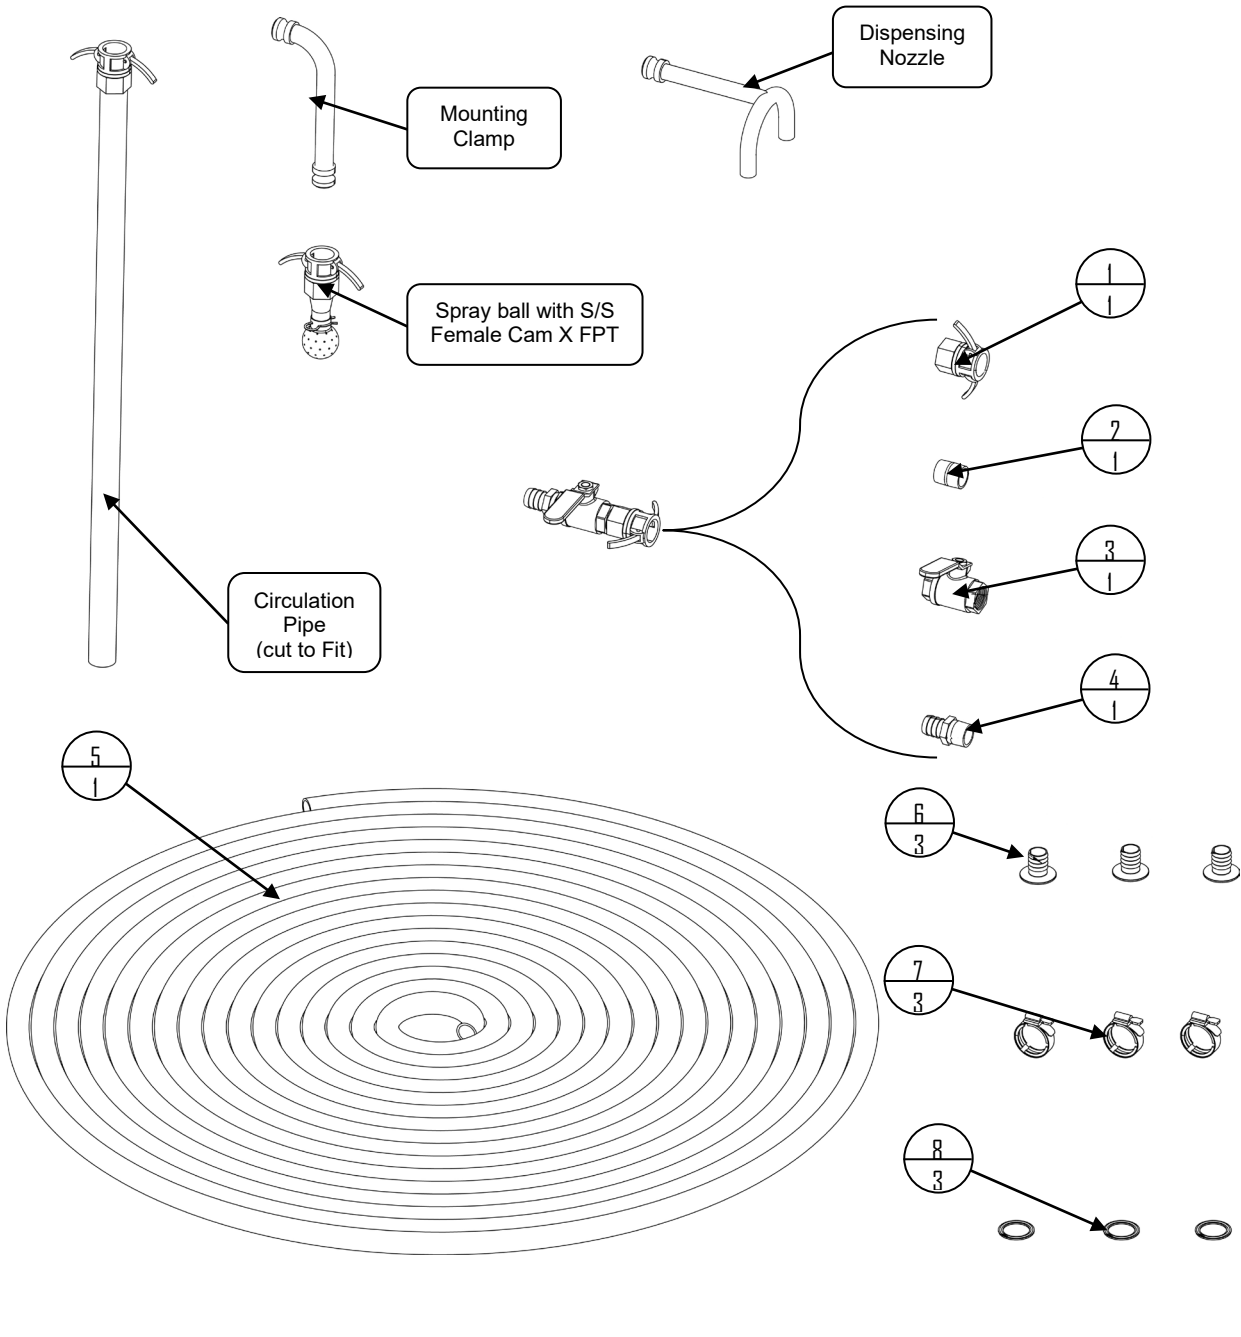

Control Center - Motor Parts

Item #	Part #	Description
1	B575	1.5 HP, 3450 RPM, 1 PH, 56J, TEFC
2	U600	STA-Rite Seal PKG.
3	G844	4" SS V Insert Clamp
4	X459	4" Triclover Gasket
5	D294	1 1/2" Tri-clamp Rubber Gasket
6	A802	1 1/2" SS V Insert Clamp
7	B399	RTD Sensor
8	X879	1 1/2" Clamp SS Butterfly Valve
9	B757	Measure /Drain Valve Cap
10	U859	Auto Drain Valve Assy

*Items not listed are considered non-common replacement parts and can be custom ordered upon request.

Control Center - Pump Parts

Item #	Part #	Description
1	Q646	1.5 HP Circulation Pump with Impeller
2	V601	120v Water Solenoid Coil
3	B174	1-1/4" Solenoid Valve
	R224	Solenoid Valve Repair Kit
4	D166	1-1/4" Brass Spring THR Check Valve

Control Center - CIP Box

Quantity

Item #	Part #	Description
1	J652	Hi Speed Motor 120v
2	F602	5-Pin Relay Base
3	J566	120V 5-Pin Relay
4	G873	Water Valve
5	P366	Roller Assembly
6	M263	Bender Squeeze Tube Assy

*Items not listed are considered non-common replacement parts and can be custom ordered upon request.

HC Control Center - Included Accessories

Item #	Part #	Description
1	D455	1" S/S Female Cam X FPT
2	S276	1" X CL Galv Nipple
3	Q895	1" SS THR Ball Valve
4	V726	1" NPT X Hose Barb, SS
5	F880	1" PVC clear Suction Hose (20' included with Control Center) <i>(sold by the foot)</i>
6	D793	1" Tri-clamp X Hose Barb Fitting
7	A802	1-1/2" SS V Insert Clamp
8	D294	1- 1/2" Tri-clamp Rubber Gasket