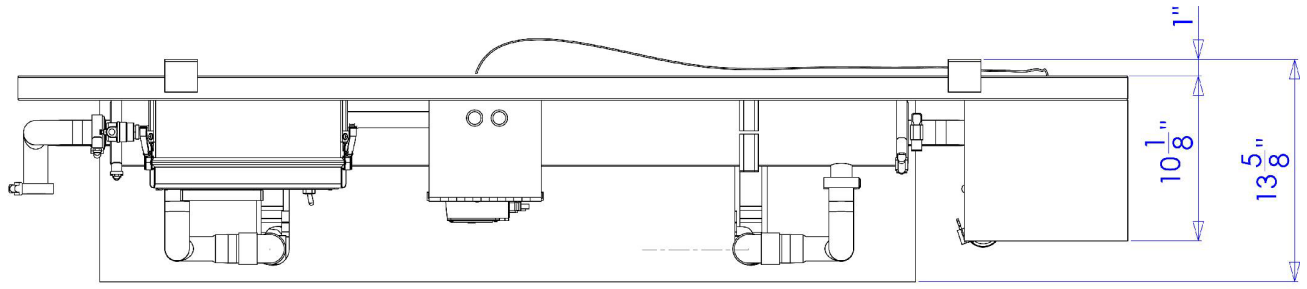

HC Control Center - Overall Dimensions