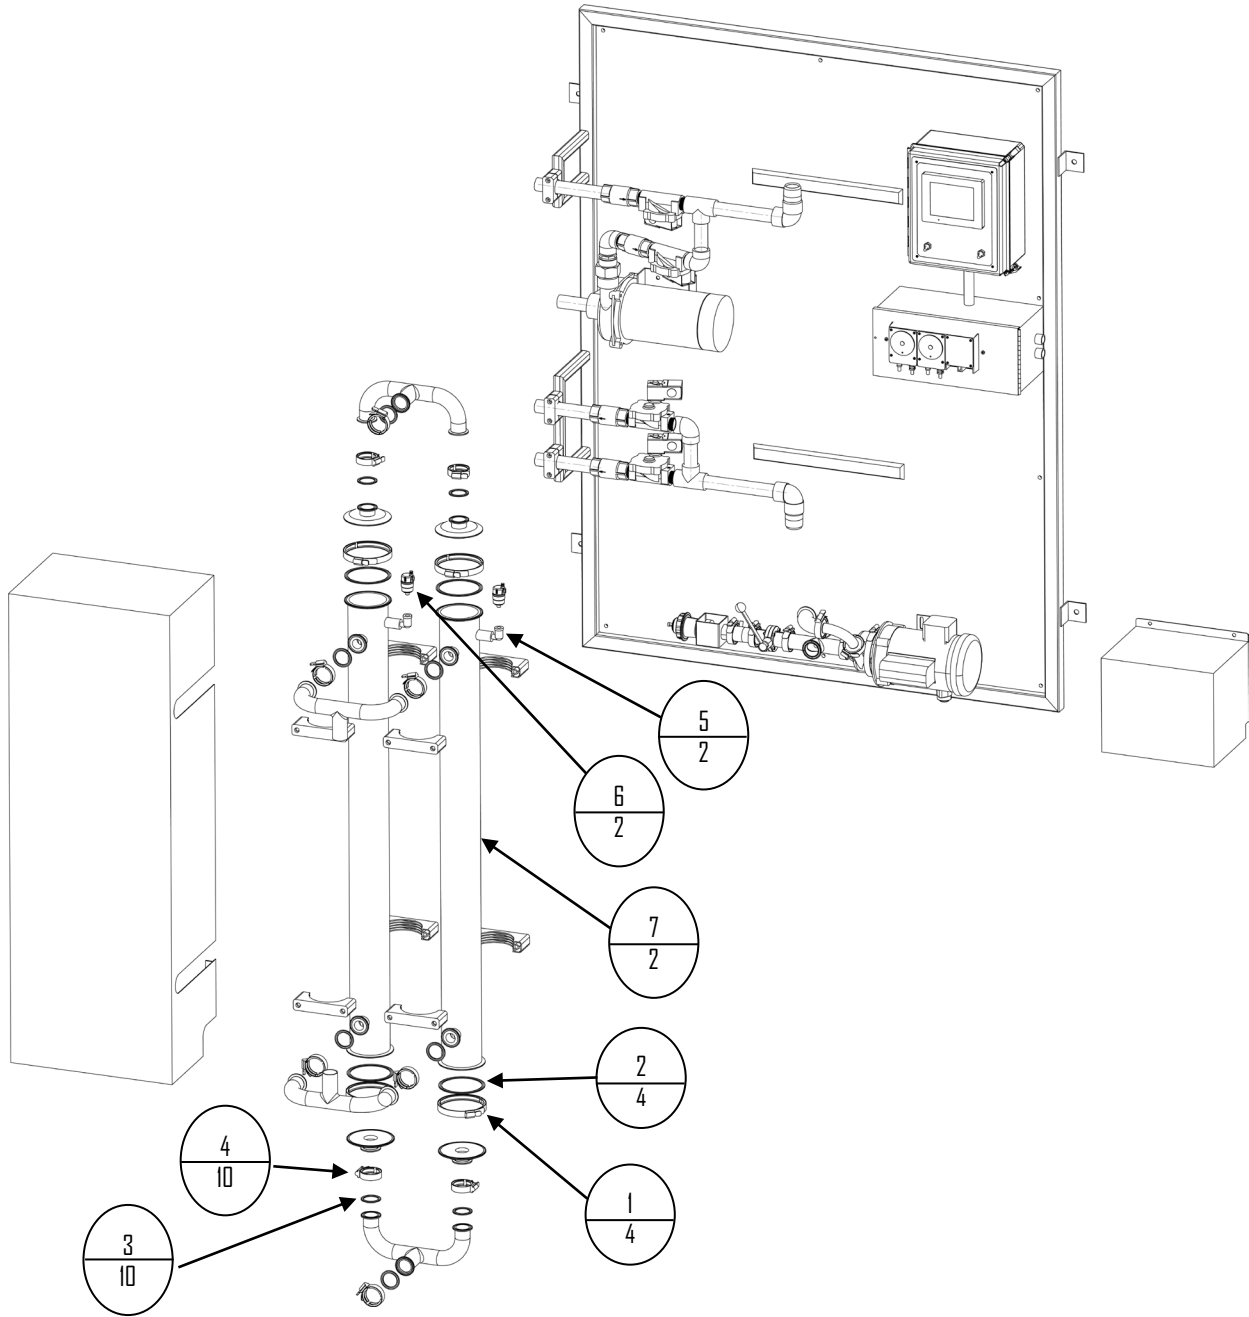

Calf Milk **Pasteurizer**

Part Manual

by

WESTWAARD

Model:

**Control Center
(WPLGCCHC)**

Revisions

Rev 0	Completion of Manual
Rev. 1 (7-19-23)	Berkeley Pump Parts & Heat Exchanger Part #

Control Center - Heat Exchanger

Item #	Part #	Description
1	G844	4" SS V Insert Clamp
2	X459	4" Triclover Gasket
3	D294	1 1/2" Tri-clamp Rubber Gasket
4	A802	1 1/2" SS V Insert Clamp
5	K212	90° Galv ST
6	N422	1/4" Automatic Float Vent
7	L330	Westward Tube Heat Exchanger (Must Specify Size & l or Both)

Control Center - Motor Parts

Item #	Part #	Description
1	B575	1.5 HP, 3450 RPM, 1 PH, 56J, TEFC
2	U600	STA-Rite Seal PKG.
3	G844	4" SS V Insert Clamp
4	X459	4" Triclover Gasket
5	D294	1 1/2" Tri-clamp Rubber Gasket
6	A802	1 1/2" SS V Insert Clamp
7	B399	RTD Sensor
8	X879	1 1/2" Clamp SS Butterfly Valve
9	B757	Measure /Drain Valve Cap
10	U859	Auto Drain Valve Assy

*Items not listed are considered non-common replacement parts and can be custom ordered upon request.

HC Control Center - Included Accessories

Item #	Part #	Description
1	D455	1" S/S Female Cam X FPT
2	S276	1" X CL Galv Nipple
3	Q895	1" SS THR Ball Valve
4	V726	1" NPT X Hose Barb, SS
5	F880	1" PVC clear Suction Hose (20' included with Control Center) <i>(sold by the foot)</i>
6	D793	1" Tri-clamp X Hose Barb Fitting
7	A802	1-1/2" SS V Insert Clamp
8	D294	1- 1/2" Tri-clamp Rubber Gasket