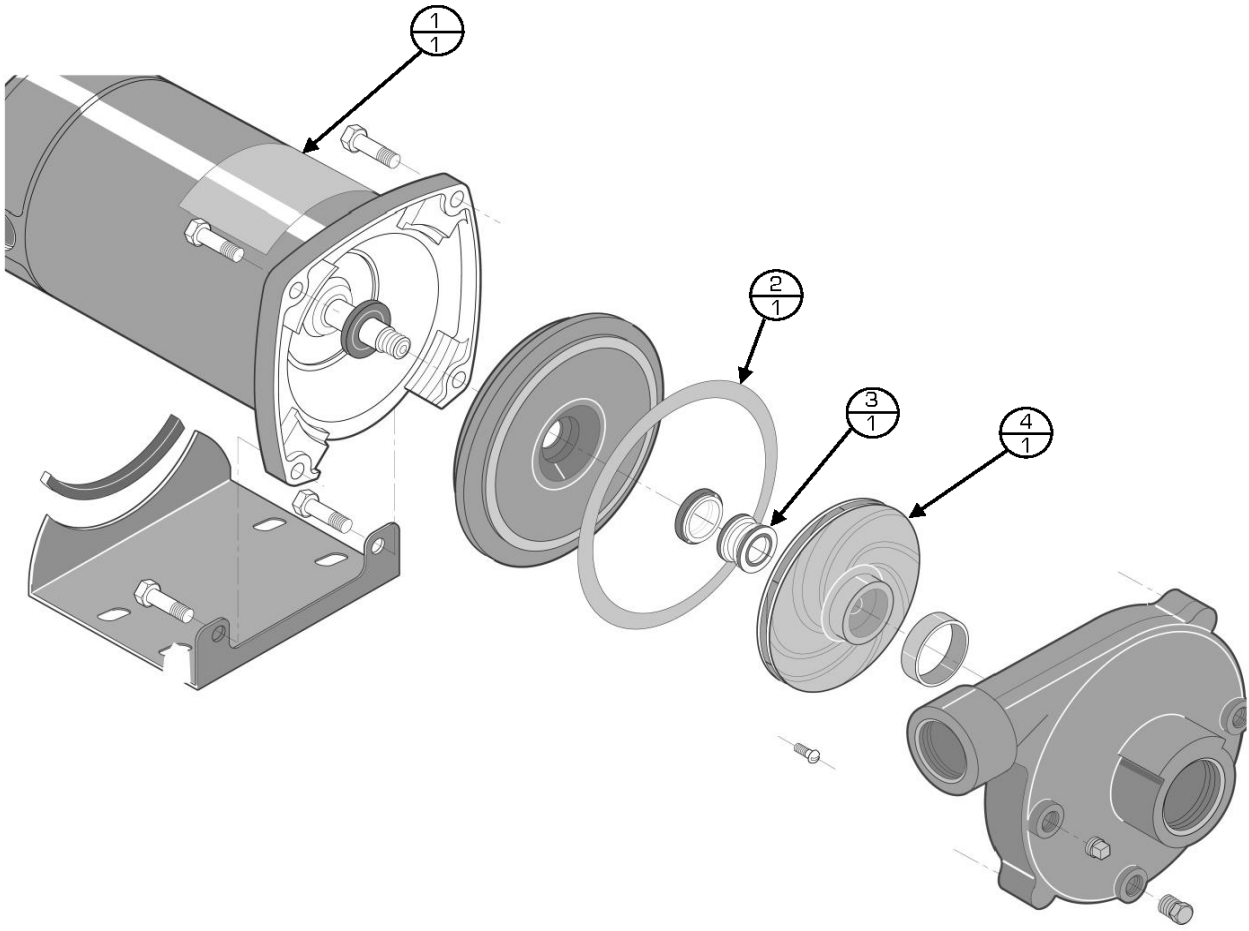

Berkeley Pump-Parts

Item #	Part #	Description
1	C479	1 HP Berkeley Pump Motor Only
2	U334	Gasket Volute
3	R495	Shaft Seal
4	G458	Brass Impellor