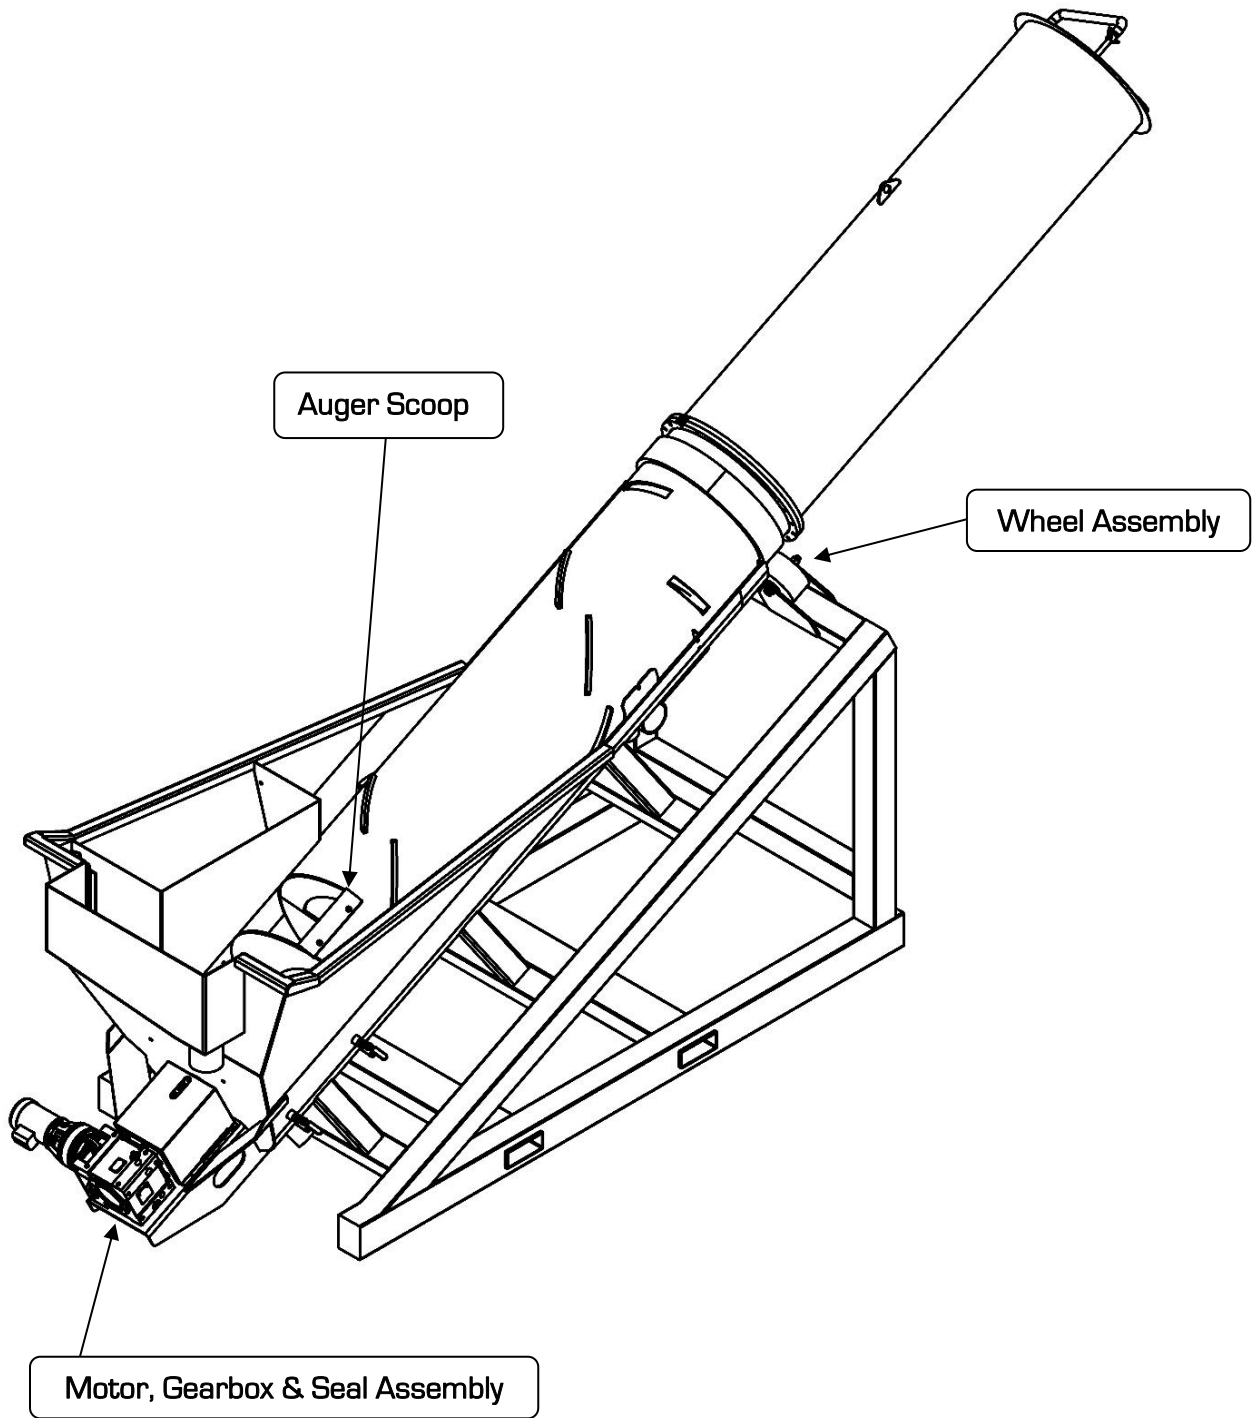

DARITECH^{INC}
Manure Management

SRS System

For Model:

Sand Cannon Separator
Sand Recovery System (SRS)

Rev	Date	Changes
0		Initial completion
1	08/06/14	First level changes
2	08/23/17	New gearbox, mods & Trelleborg seal
3		
4	6/17/2020	Europe Motor Part Number Addition

Sand Cannon - Components

Sand Cannon – Components

Item #	Part #	Description
1	M300	3HP/1750/3PH/TEFC/182TC MOTOR (US Only)
1	F249	Nord Motor 3 HP 182TC 3PH 50/60 (Europe)
2	S558	Sumitomo Solid Shaft Output Gearbox
3	K186	8020 X 3-1/8 Hub for #80 Chain Coupler[SC]
4	Z688	#80 Chain Coupling Loop, SR
5	Z447	Chain Coupling Cover, SR
6	V180	2-15/16" BS Chain Coupler Half
7	O433	Dodge 2-15/16" 4 bolt sq flange bearing
8	E120	Slip On Seal Collar For Drive Shaft
9	Z219	O-Ring 3-3/8" ID
10	L334	Seal Housing, SS
11	-	Seal Pack Assembly
12	N115	Thrust Plate Auger Base UHMW
13	V259	SRS-SC Wear Plate - Lower Auger Scoop

Sand Cannon - Trelleborg Seal Assembly

Trelleborg Metal Face Seal
Serial # 4054 & Above

Item #	Part #	Description
1	N242	SKF SEAL 95X120X12_HMSA_RG (562881)
2	F242	Trelleborg Face Seal Housing - Stainless Steel
3	O171	SRS-OS/SC Trelleborg Seal
4	O723	Trelleborg Face Seal Inner Collar - Stainless Steel
5	Z219	#236 O-ring
6	O559	Bolt, 1/2" NC X 2.25

Item #	Part #	Description
—	B592	Wheel Assembly [SRS SC Nylon Wheel Complete]
1	—	Wheel, Poly
2	—	Wheel Bearing
3	—	Wheel Bearing Seal
4	—	Wheel Shaft
5	—	Wheel Bushing
6	—	Wheel Washer
7	—	Wheel Bolt
8	—	Wheel Nut