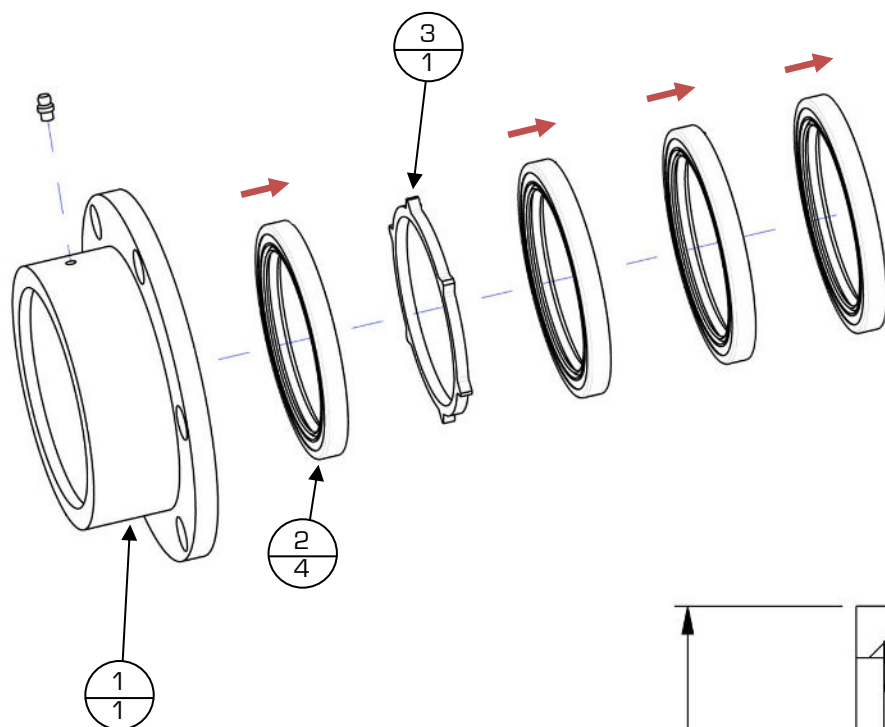

Sand Cannon - Components

Sand Cannon – Components

Item #	Part #	Description
1	M300	3HP/1750/3PH/TEFC/182TC MOTOR (US Only)
1	F249	Nord Motor 3 HP 182TC 3PH 50/60 (Europe)
2	S558	Sumitomo Solid Shaft Output Gearbox
3	K186	8020 X 3-1/8 Hub for #80 Chain Coupler[SC]
4	Z688	#80 Chain Coupling Loop, SR
5	Z447	Chain Coupling Cover, SR
6	V180	2-15/16" BS Chain Coupler Half
7	O433	Dodge 2-15/16" 4 bolt sq flange bearing
8	E120	Slip On Seal Collar For Drive Shaft
9	Z219	O-Ring 3-3/8" ID
10	L334	Seal Housing, SS
11	-	Seal Pack Assembly
12	N115	Thrust Plate Auger Base UHMW
13	V259	SRS-SC Wear Plate - Lower Auger Scoop

Sand Cannon - Trelleborg Seal Assembly

Trelleborg Metal Face Seal
Serial # 4054 & Above

Item #	Part #	Description
1	N242	SKF SEAL 95X120X12_HMSA_RG (562881)
2	F242	Trelleborg Face Seal Housing - Stainless Steel
3	O171	SRS-OS/SC Trelleborg Seal
4	O723	Trelleborg Face Seal Inner Collar - Stainless Steel
5	Z219	#236 O-ring
6	O559	Bolt, 1/2" NC X 2.25

Sand Cannon - 4-Seal Pack Direction Detail

SEAL LIP ORIENTATION

Item #	Part #	Description
1	L334	Seal Housing, SS
2	P679	Seal - Cut Lips
3	A440	1/4" Seal Spacer

Sand Cannon - 3-Seal Pack Direction Detail (past models)

Item #	Part #	Description
—	B592	Wheel Assembly [SRS SC Nylon Wheel Complete]
1	—	Wheel, Poly
2	—	Wheel Bearing
3	—	Wheel Bearing Seal
4	—	Wheel Shaft
5	—	Wheel Bushing
6	—	Wheel Washer
7	—	Wheel Bolt
8	—	Wheel Nut