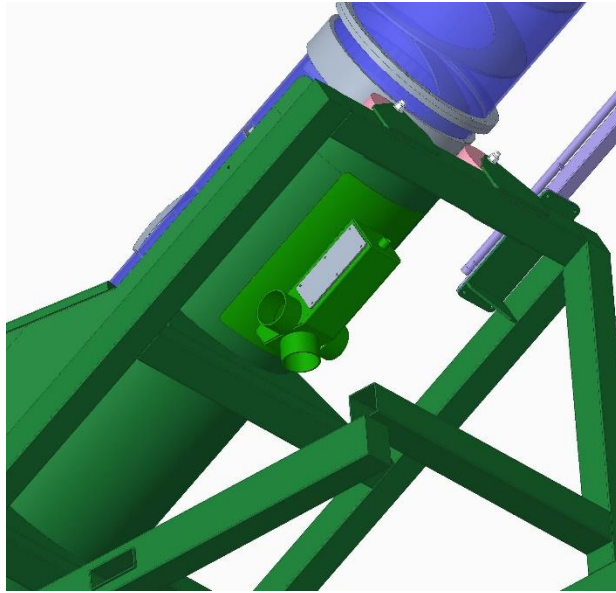

Sand Cannon – Replacement Corn Slot

Item #	Part #	Description
—		Corn Slot Replacement Kit