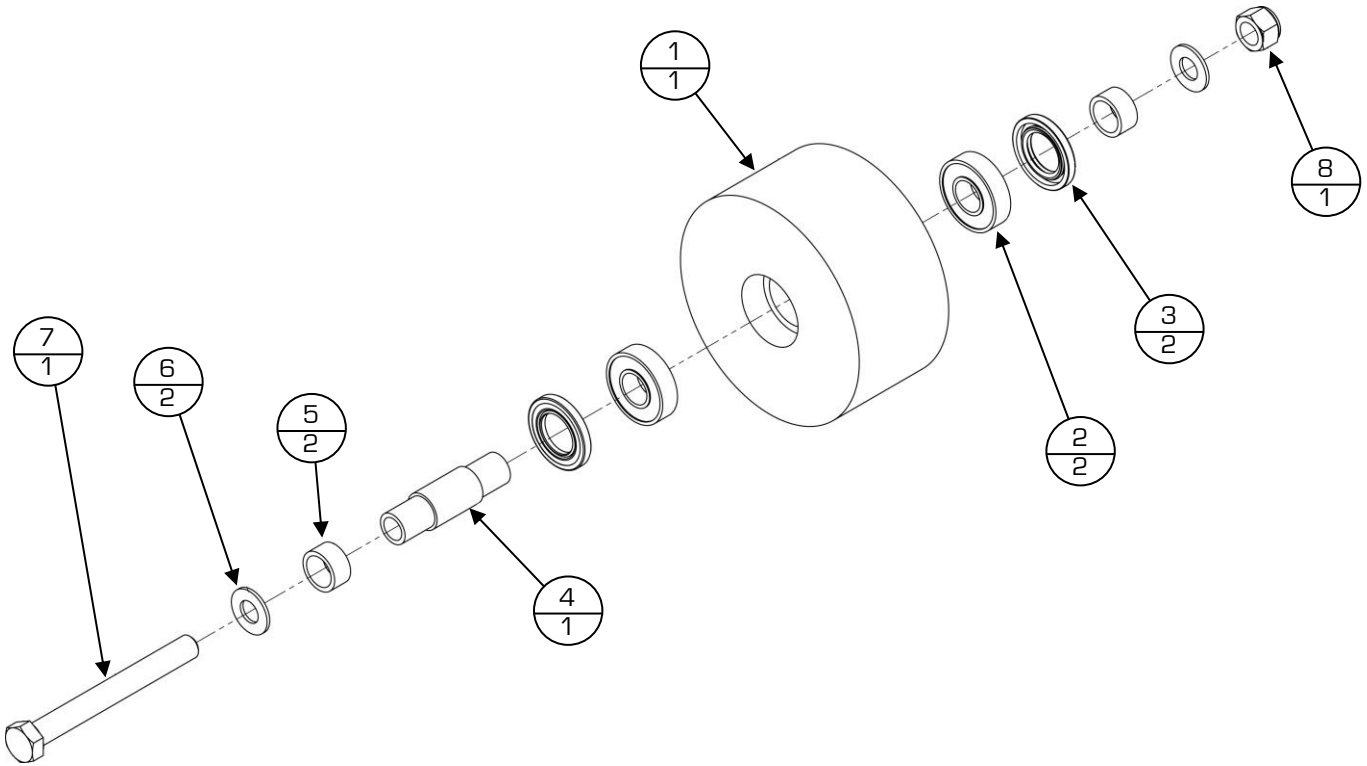

Sand Cannon - Components

Sand Cannon – Components

Item #	Part #	Description
1	M300	3HP/1750/3PH/TEFC/182TC MOTOR (US Only)
1	F249	Nord Motor 3 HP 182TC 3PH 50/60 (Europe)
2	S558	Sumitomo Solid Shaft Output Gearbox
3	K186	8020 X 3-1/8 Hub for #80 Chain Coupler[SC]
4	Z688	#80 Chain Coupling Loop, SR
5	Z447	Chain Coupling Cover, SR
6	V180	2-15/16" BS Chain Coupler Half
7	O433	Dodge 2-15/16" 4 bolt sq flange bearing
8	E120	Slip On Seal Collar For Drive Shaft
9	Z219	O-Ring 3-3/8" ID
10	L334	Seal Housing, SS
11	-	Seal Pack Assembly
12	N115	Thrust Plate Auger Base UHMW
13	V259	SRS-SC Wear Plate - Lower Auger Scoop

Sand Cannon - 4-Seal Pack Direction Detail

SEAL LIP ORIENTATION

Item #	Part #	Description
1	L334	Seal Housing, SS
2	P679	Seal - Cut Lips
3	A440	1/4" Seal Spacer

Sand Cannon - 3-Seal Pack Direction Detail (past models)

SEAL LIP ORIENTATION

Quantity

Item #	Part #	Description
1	L334	Seal Housing, SS
2	P679	Seal - Cut Lips
3	A440	1/4" Seal Spacer

Sand Cannon – Replacement Corn Slot

****Note: Sold as an assembly only**

#
Quantity

Item #	Part #	Description
—	B592	Wheel Assembly [SRS SC Nylon Wheel Complete]
1	—	Wheel, Poly
2	—	Wheel Bearing
3	—	Wheel Bearing Seal
4	—	Wheel Shaft
5	—	Wheel Bushing
6	—	Wheel Washer
7	—	Wheel Bolt
8	—	Wheel Nut