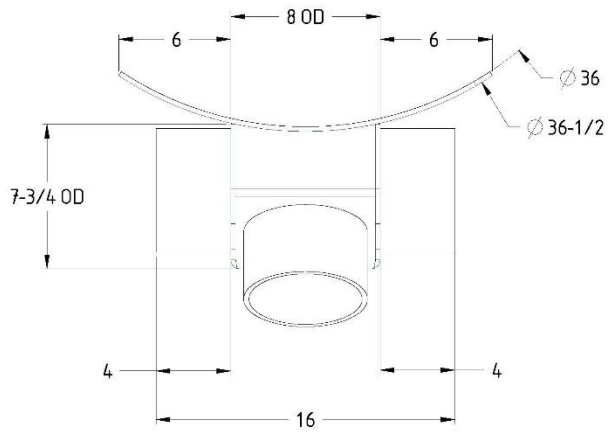

Sand Cannon – Replacement Corn Slot

Item #	Part #	Description
—		Corn Slot Replacement Kit