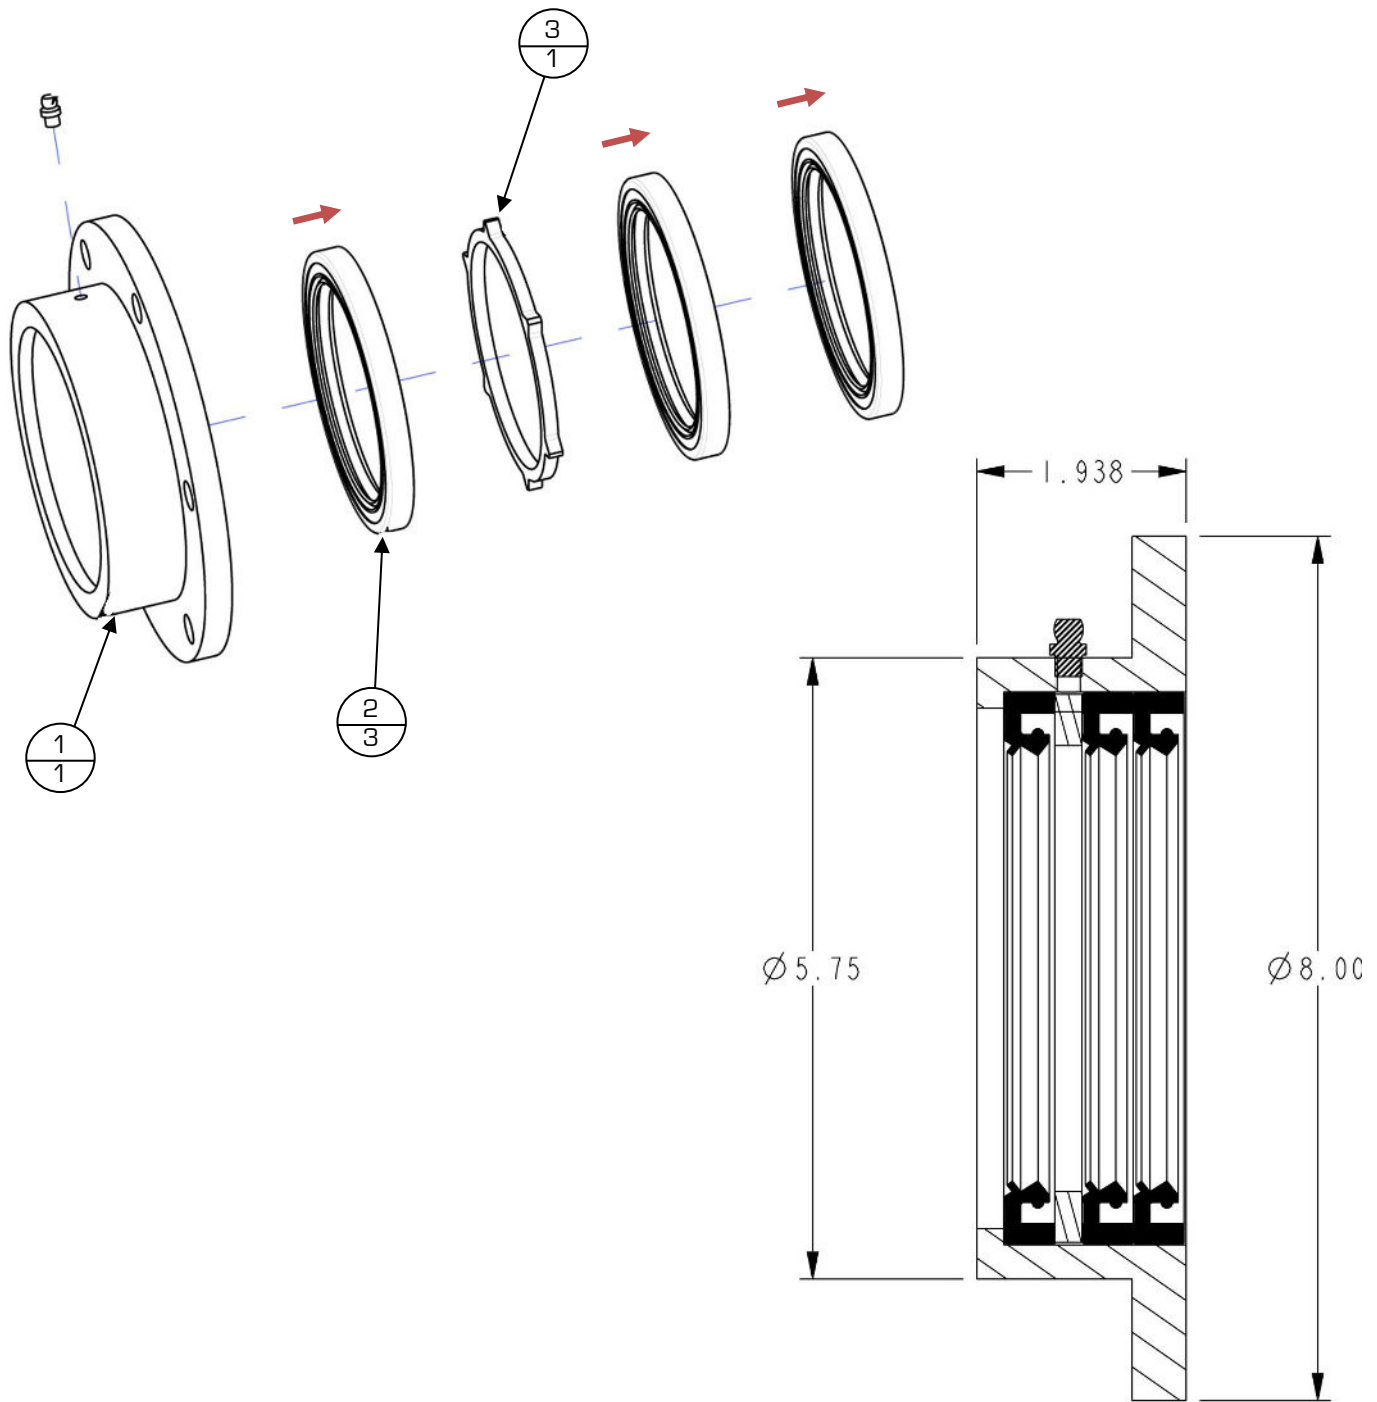

Sand Cannon - Components

Sand Cannon – Components

Item #	Part #	Description
1	M300	3HP/1750/3PH/TEFC/182TC MOTOR (US Only)
1	F249	Nord Motor 3 HP 182TC 3PH 50/60 (Europe)
2	S558	Sumitomo Solid Shaft Output Gearbox
3	K186	8020 X 3-1/8 Hub for #80 Chain Coupler[SC]
4	Z688	#80 Chain Coupling Loop, SR
5	Z447	Chain Coupling Cover, SR
6	V180	2-15/16" BS Chain Coupler Half
7	O433	Dodge 2-15/16" 4 bolt sq flange bearing
8	E120	Slip On Seal Collar For Drive Shaft
9	Z219	O-Ring 3-3/8" ID
10	L334	Seal Housing, SS
11	-	Seal Pack Assembly
12	N115	Thrust Plate Auger Base UHMW
13	V259	SRS-SC Wear Plate - Lower Auger Scoop

Sand Cannon - 4-Seal Pack Direction Detail

SEAL LIP ORIENTATION

Item #	Part #	Description
1	L334	Seal Housing, SS
2	P679	Seal - Cut Lips
3	A440	1/4" Seal Spacer

Sand Cannon - 3-Seal Pack Direction Detail (past models)

SEAL LIP ORIENTATION

Quantity

Item #	Part #	Description
1	L334	Seal Housing, SS
2	P679	Seal - Cut Lips
3	A440	1/4" Seal Spacer

Sand Cannon – Replacement Corn Slot

****Note: Sold as an assembly only**

#
Quantity

Item #	Part #	Description
—	B592	Wheel Assembly [SRS SC Nylon Wheel Complete]
1	—	Wheel, Poly
2	—	Wheel Bearing
3	—	Wheel Bearing Seal
4	—	Wheel Shaft
5	—	Wheel Bushing
6	—	Wheel Washer
7	—	Wheel Bolt
8	—	Wheel Nut