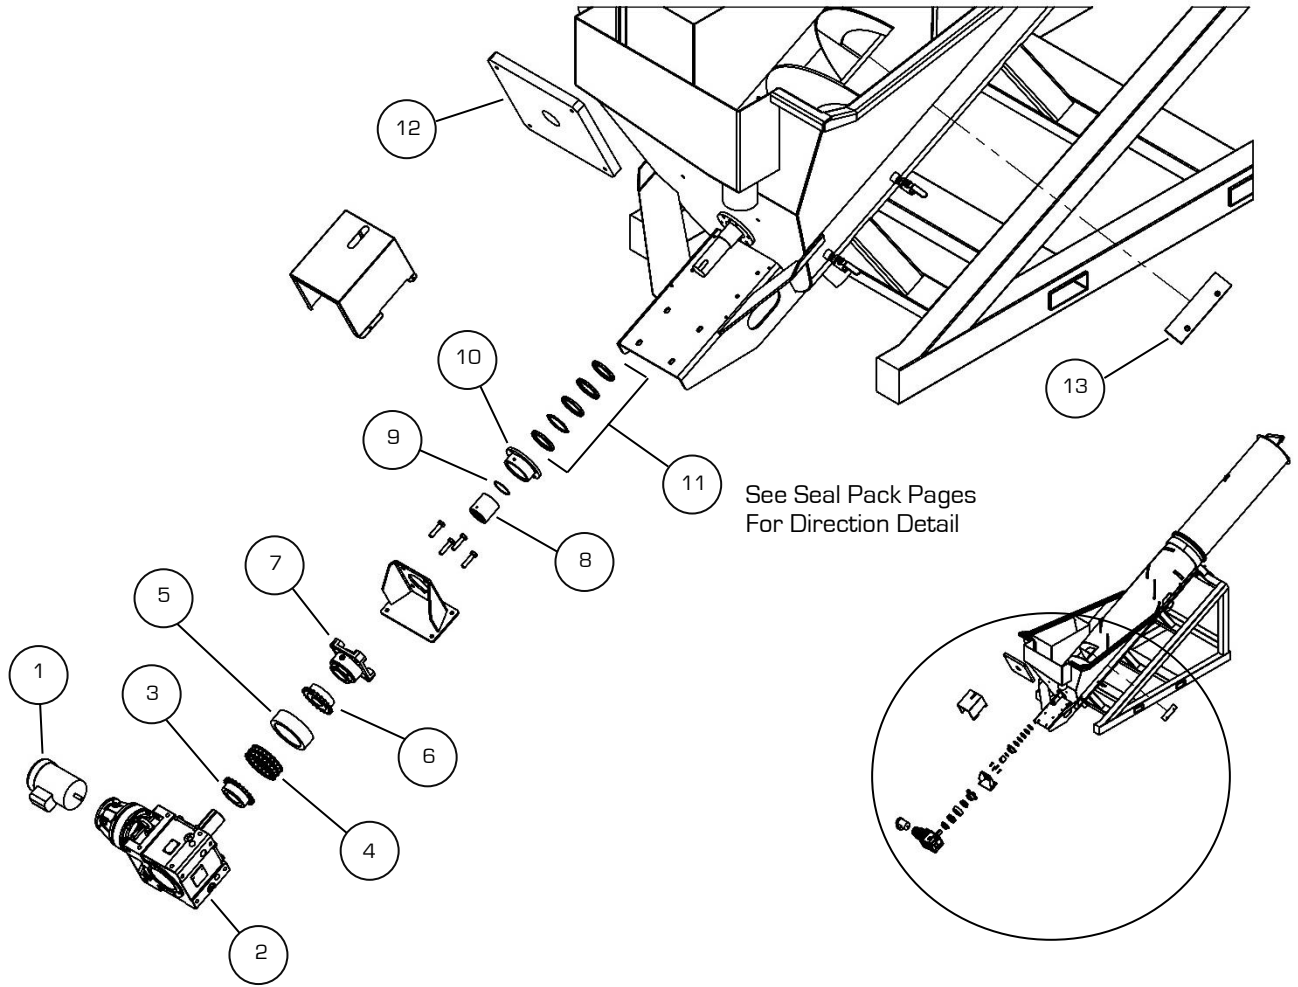

DARITECH^{INC}
Manure Management

SRS System

For Model:

Sand Cannon Separator
Sand Recovery System (SRS)

Rev	Date	Changes
0		Initial completion
1	08/06/14	First level changes
2	08/23/17	New gearbox, mods & Trelleborg seal
3		
4	6/17/2020	Europe Motor Part Number Addition

Sand Cannon - Components

Sand Cannon – Components

Item #	Part #	Description
1	M300	3HP/1750/3PH/TEFC/182TC MOTOR (US Only)
1	F249	Nord Motor 3 HP 182TC 3PH 50/60 (Europe)
2	S558	Sumitomo Solid Shaft Output Gearbox
3	K186	8020 X 3-1/8 Hub for #80 Chain Coupler[SC]
4	Z688	#80 Chain Coupling Loop, SR
5	Z447	Chain Coupling Cover, SR
6	V180	2-15/16" BS Chain Coupler Half
7	O433	Dodge 2-15/16" 4 bolt sq flange bearing
8	E120	Slip On Seal Collar For Drive Shaft
9	Z219	O-Ring 3-3/8" ID
10	L334	Seal Housing, SS
11	-	Seal Pack Assembly
12	N115	Thrust Plate Auger Base UHMW
13	V259	SRS-SC Wear Plate - Lower Auger Scoop

Item #	Part #	Description
—	B592	Wheel Assembly [SRS SC Nylon Wheel Complete]
1	—	Wheel, Poly
2	—	Wheel Bearing
3	—	Wheel Bearing Seal
4	—	Wheel Shaft
5	—	Wheel Bushing
6	—	Wheel Washer
7	—	Wheel Bolt
8	—	Wheel Nut

Sand Cannon – Replacement Corn Slot

Item #	Part #	Description
—		Corn Slot Replacement Kit

Sand Cannon - Overall Dimensions

Sand Cannon - Overall Dimensions

For Technical Support, to order Replacement Parts, or for questions about other products,
please contact your local dealer.
