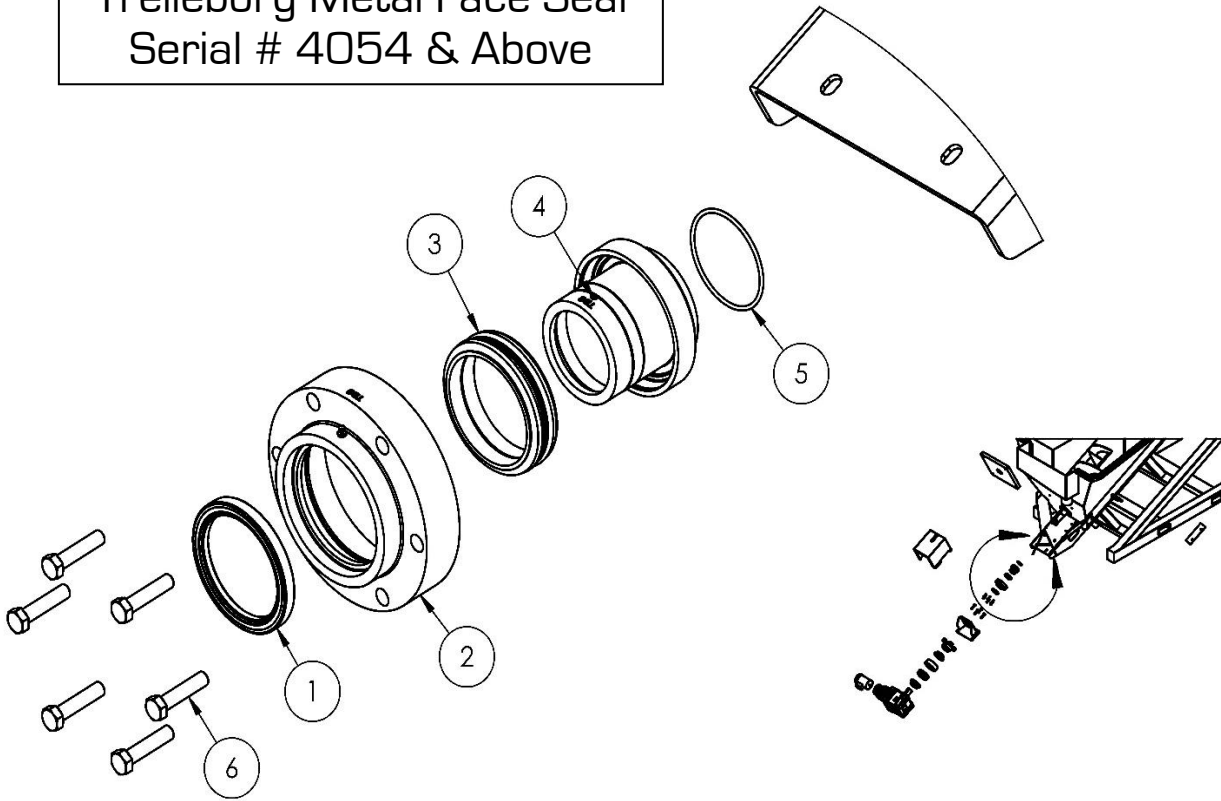

Sand Cannon - Components

Sand Cannon – Components

Item #	Part #	Description
1	M300	3HP/1750/3PH/TEFC/182TC MOTOR (US Only)
1	F249	Nord Motor 3 HP 182TC 3PH 50/60 (Europe)
2	S558	Sumitomo Solid Shaft Output Gearbox
3	K186	8020 X 3-1/8 Hub for #80 Chain Coupler[SC]
4	Z688	#80 Chain Coupling Loop, SR
5	Z447	Chain Coupling Cover, SR
6	V180	2-15/16" BS Chain Coupler Half
7	O433	Dodge 2-15/16" 4 bolt sq flange bearing
8	E120	Slip On Seal Collar For Drive Shaft
9	Z219	O-Ring 3-3/8" ID
10	L334	Seal Housing, SS
11	-	Seal Pack Assembly
12	N115	Thrust Plate Auger Base UHMW
13	V259	SRS-SC Wear Plate - Lower Auger Scoop

Sand Cannon - Trelleborg Seal Assembly

Trelleborg Metal Face Seal
Serial # 4054 & Above

Item #	Part #	Description
1	N242	SKF SEAL 95X120X12_HMSA_RG (562881)
2	F242	Trelleborg Face Seal Housing - Stainless Steel
3	O171	SRS-OS/SC Trelleborg Seal
4	O723	Trelleborg Face Seal Inner Collar - Stainless Steel
5	Z219	#236 O-ring
6	O559	Bolt, 1/2" NC X 2.25

Sand Cannon - 4-Seal Pack Direction Detail

SEAL LIP ORIENTATION

Item #	Part #	Description
1	L334	Seal Housing, SS
2	P679	Seal - Cut Lips
3	A440	1/4" Seal Spacer

Sand Cannon - 3-Seal Pack Direction Detail (past models)

Item #	Part #	Description
—	B592	Wheel Assembly [SRS SC Nylon Wheel Complete]
1	—	Wheel, Poly
2	—	Wheel Bearing
3	—	Wheel Bearing Seal
4	—	Wheel Shaft
5	—	Wheel Bushing
6	—	Wheel Washer
7	—	Wheel Bolt
8	—	Wheel Nut