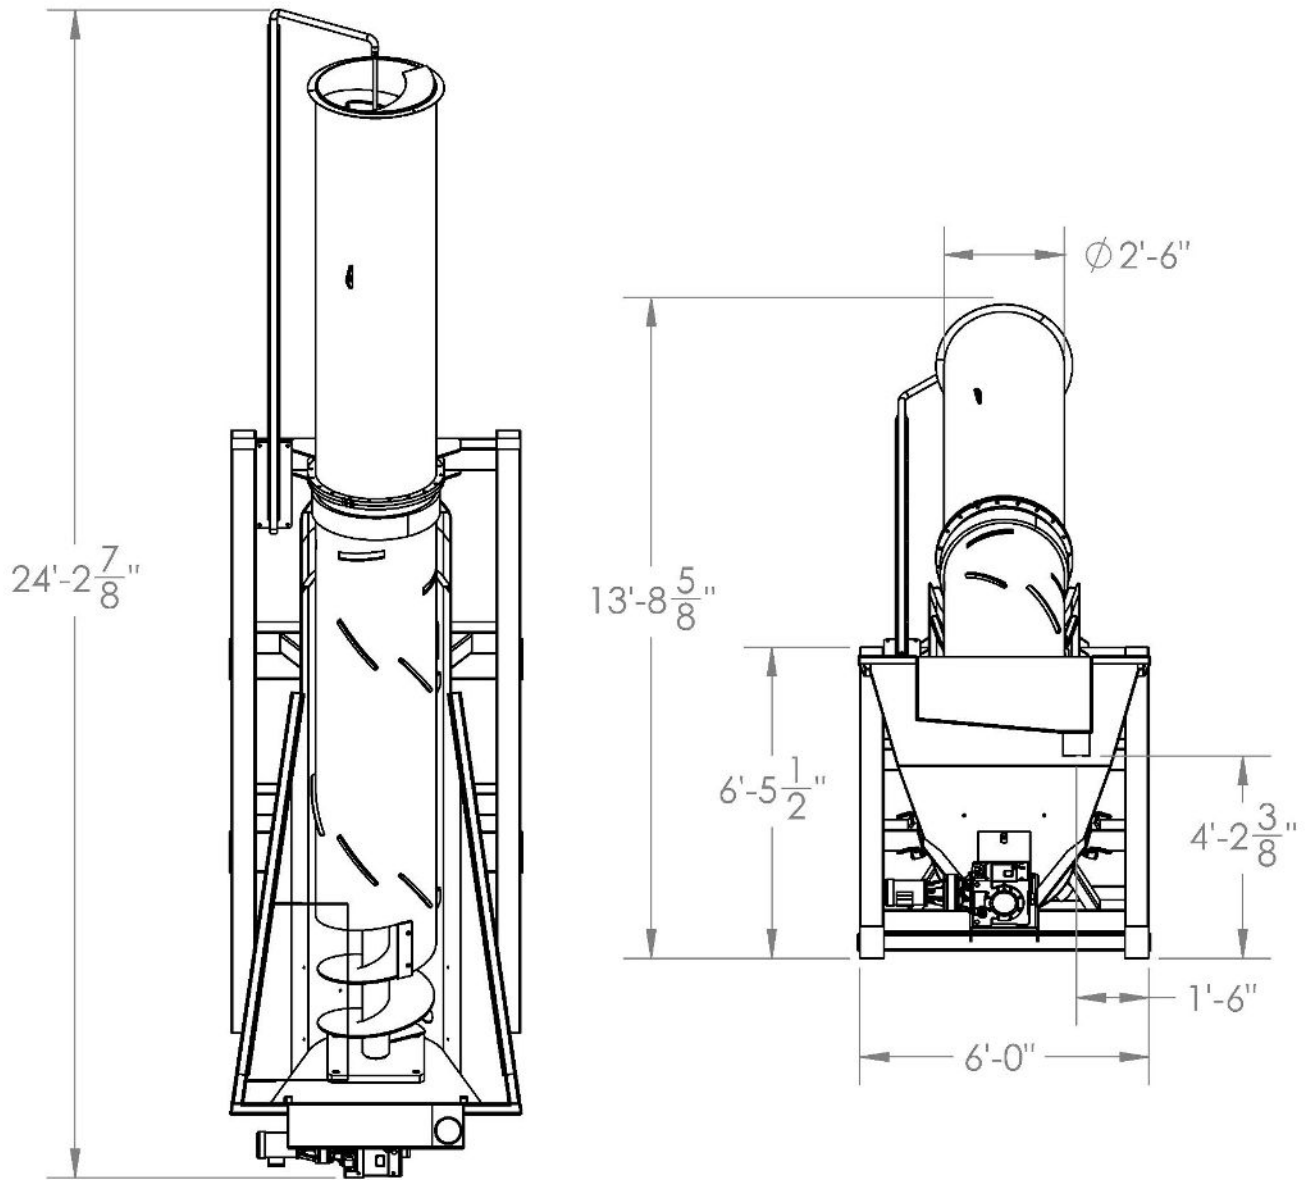

Sand Cannon - Components

Sand Cannon – Components

Item #	Part #	Description
1	M300	3HP/1750/3PH/TEFC/182TC MOTOR (US Only)
1	F249	Nord Motor 3 HP 182TC 3PH 50/60 (Europe)
2	S558	Sumitomo Solid Shaft Output Gearbox
3	K186	8020 X 3-1/8 Hub for #80 Chain Coupler[SC]
4	Z688	#80 Chain Coupling Loop, SR
5	Z447	Chain Coupling Cover, SR
6	V180	2-15/16" BS Chain Coupler Half
7	O433	Dodge 2-15/16" 4 bolt sq flange bearing
8	E120	Slip On Seal Collar For Drive Shaft
9	Z219	O-Ring 3-3/8" ID
10	L334	Seal Housing, SS
11	-	Seal Pack Assembly
12	N115	Thrust Plate Auger Base UHMW
13	V259	SRS-SC Wear Plate - Lower Auger Scoop

Sand Cannon - Trelleborg Seal Assembly

Trelleborg Metal Face Seal
Serial # 4054 & Above

Item #	Part #	Description
1	N242	SKF SEAL 95X120X12_HMSA_RG (562881)
2	F242	Trelleborg Face Seal Housing - Stainless Steel
3	O171	SRS-OS/SC Trelleborg Seal
4	O723	Trelleborg Face Seal Inner Collar - Stainless Steel
5	Z219	#236 O-ring
6	O559	Bolt, 1/2" NC X 2.25

Item #	Part #	Description
—	B592	Wheel Assembly [SRS SC Nylon Wheel Complete]
1	—	Wheel, Poly
2	—	Wheel Bearing
3	—	Wheel Bearing Seal
4	—	Wheel Shaft
5	—	Wheel Bushing
6	—	Wheel Washer
7	—	Wheel Bolt
8	—	Wheel Nut

Sand Cannon – Replacement Corn Slot

Item #	Part #	Description
—		Corn Slot Replacement Kit

Sand Cannon - Overall Dimensions

Sand Cannon - Overall Dimensions

For Technical Support, to order Replacement Parts, or for questions about other products,
please contact your local dealer.
