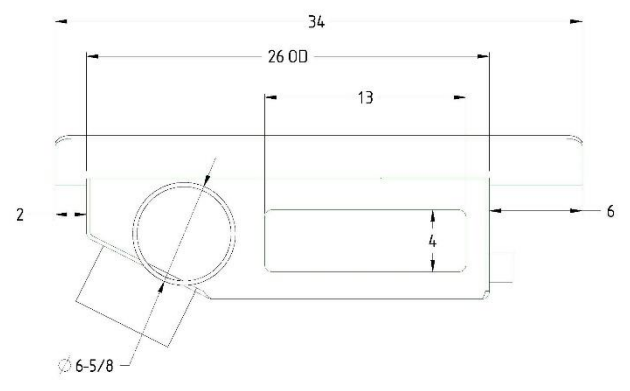

Sand Cannon – Replacement Corn Slot

Item #	Part #	Description
—		Corn Slot Replacement Kit