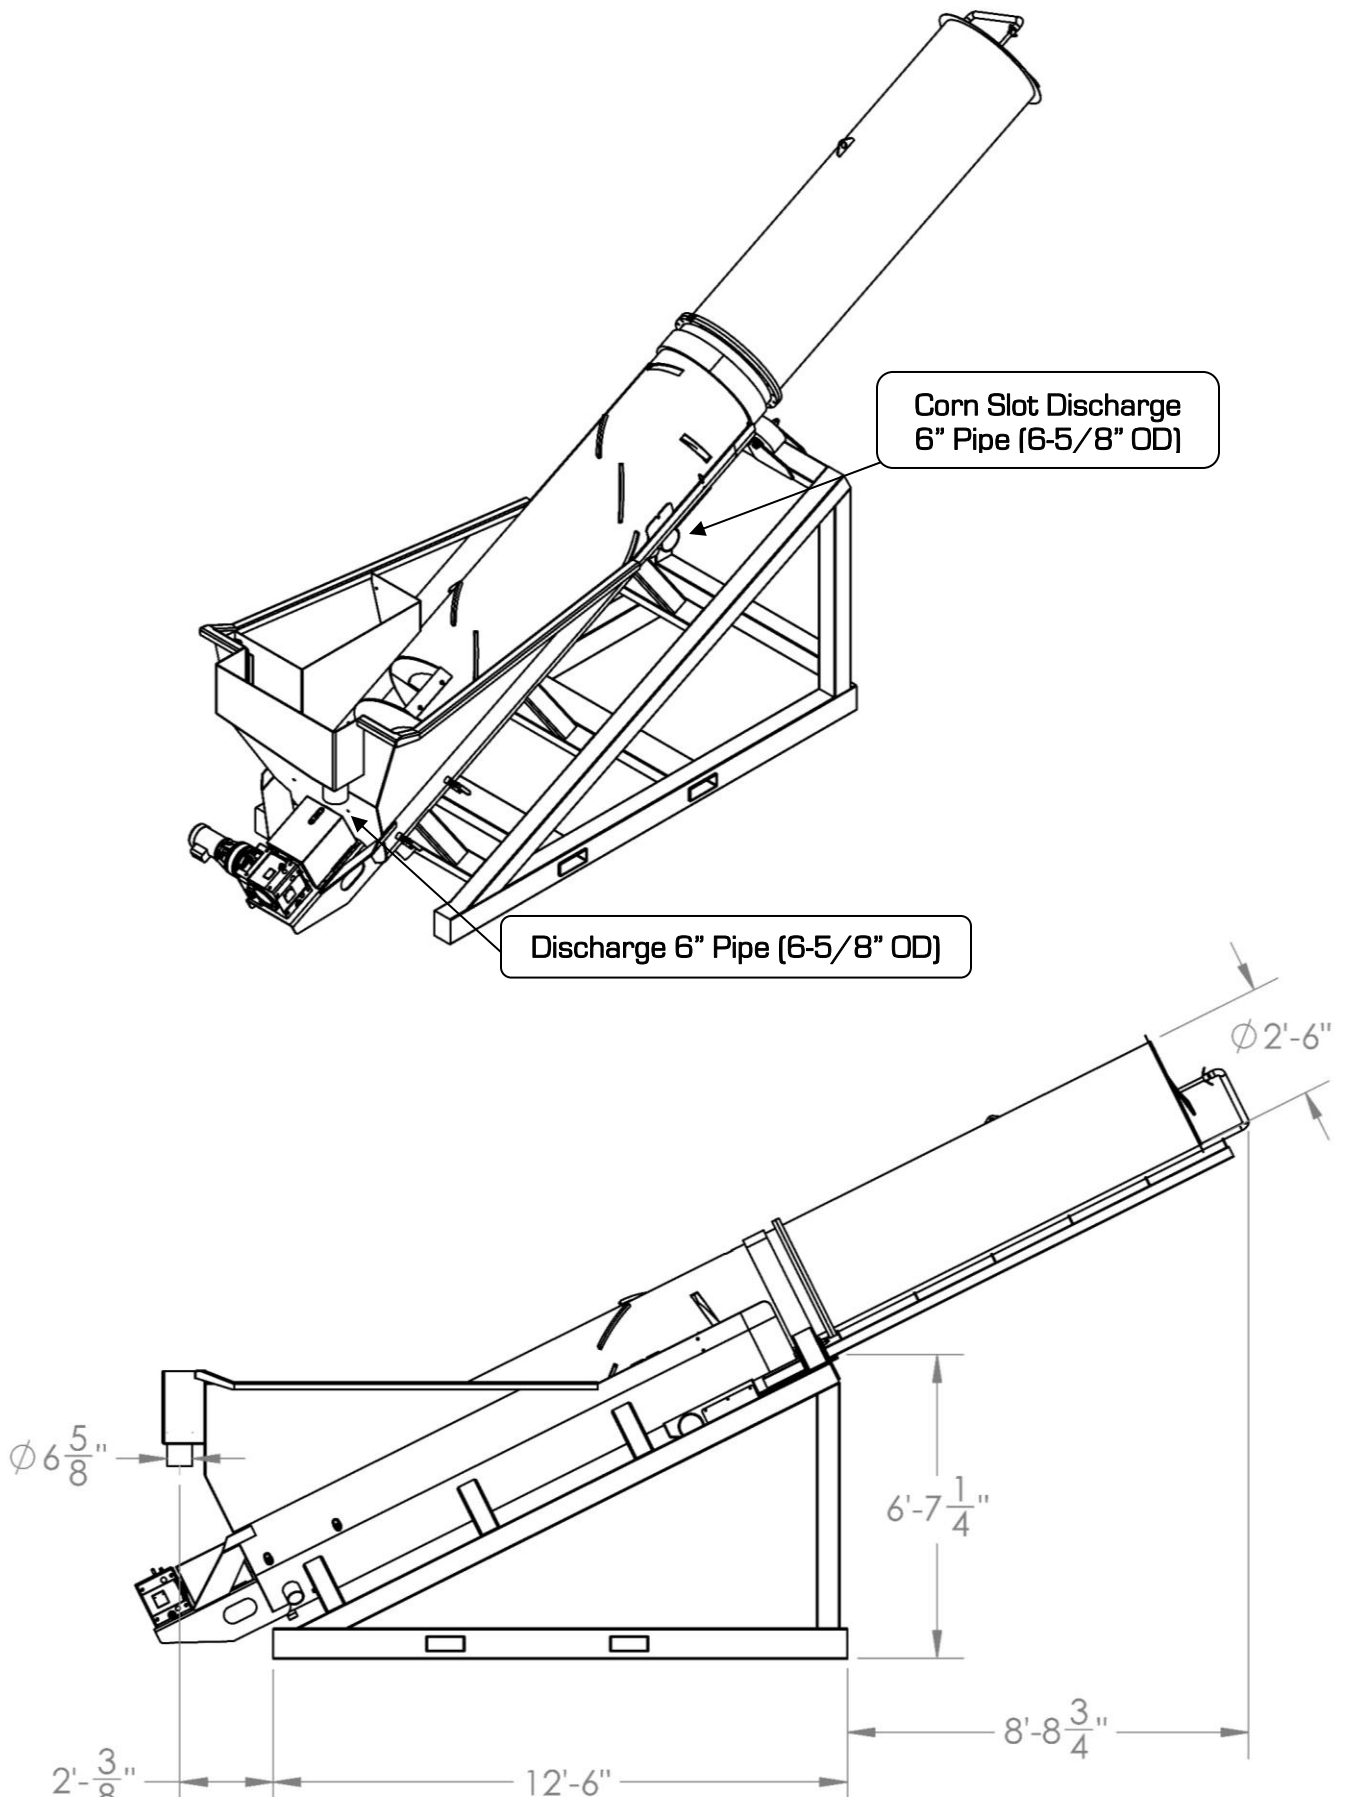

Sand Cannon - Overall Dimensions