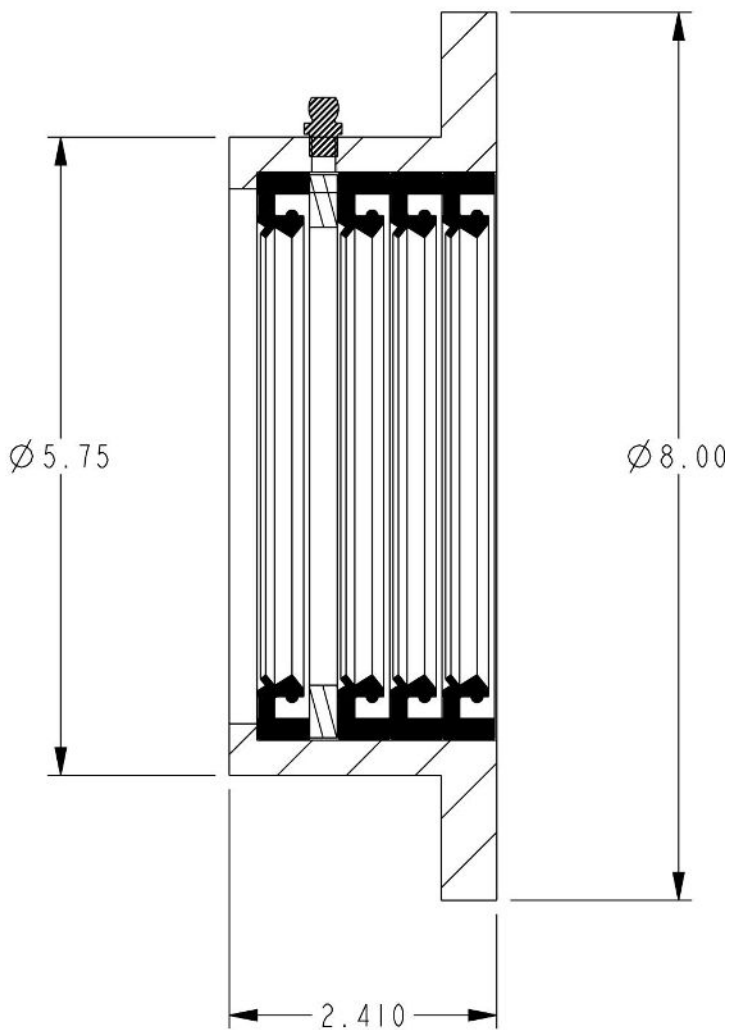

Sand Cannon - Components

Sand Cannon – Components

Item #	Part #	Description
1	M300	3HP/1750/3PH/TEFC/182TC MOTOR (US Only)
1	F249	Nord Motor 3 HP 182TC 3PH 50/60 (Europe)
2	S558	Sumitomo Solid Shaft Output Gearbox
3	K186	8020 X 3-1/8 Hub for #80 Chain Coupler[SC]
4	Z688	#80 Chain Coupling Loop, SR
5	Z447	Chain Coupling Cover, SR
6	V180	2-15/16" BS Chain Coupler Half
7	O433	Dodge 2-15/16" 4 bolt sq flange bearing
8	E120	Slip On Seal Collar For Drive Shaft
9	Z219	O-Ring 3-3/8" ID
10	L334	Seal Housing, SS
11	-	Seal Pack Assembly
12	N115	Thrust Plate Auger Base UHMW
13	V259	SRS-SC Wear Plate - Lower Auger Scoop

Sand Cannon - Trelleborg Seal Assembly

Trelleborg Metal Face Seal
Serial # 4054 & Above

Item #	Part #	Description
1	N242	SKF SEAL 95X120X12_HMSA_RG (562881)
2	F242	Trelleborg Face Seal Housing - Stainless Steel
3	O171	SRS-OS/SC Trelleborg Seal
4	O723	Trelleborg Face Seal Inner Collar - Stainless Steel
5	Z219	#236 O-ring
6	O559	Bolt, 1/2" NC X 2.25

Sand Cannon - 4-Seal Pack Direction Detail

SEAL LIP ORIENTATION

Item #	Part #	Description
1	L334	Seal Housing, SS
2	P679	Seal - Cut Lips
3	A440	1/4" Seal Spacer

Sand Cannon - 3-Seal Pack Direction Detail (past models)

Item #	Part #	Description
—	B592	Wheel Assembly [SRS SC Nylon Wheel Complete]
1	—	Wheel, Poly
2	—	Wheel Bearing
3	—	Wheel Bearing Seal
4	—	Wheel Shaft
5	—	Wheel Bushing
6	—	Wheel Washer
7	—	Wheel Bolt
8	—	Wheel Nut