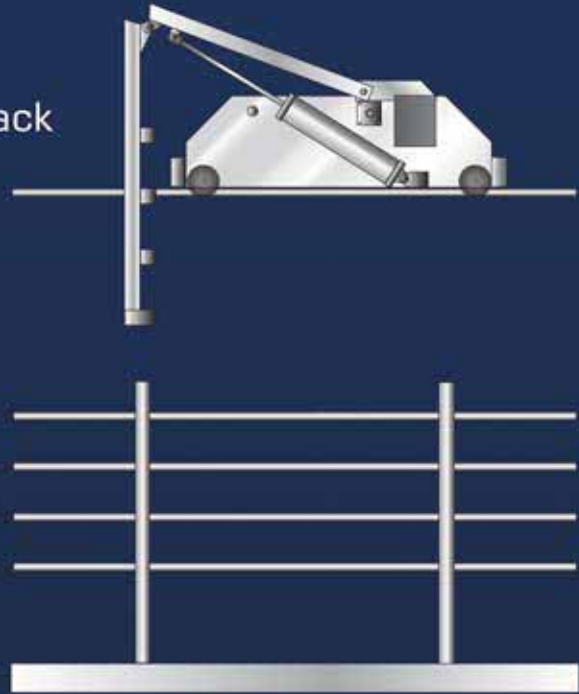

**WESTWAARD**  
CROWD CONTROL  
crowdgates

[www.daritech.com](http://www.daritech.com)

Standard

60" Track

## CROWD CONTROL Features:

- Adjustable crowd setting
- Timed forward
- Automatic return shut-off
- Individual regulators

## AVAILABLE IN:

Standard  
Zero Clearance  
High Track

Zero Clearance - High Lift

92" Track

## BASIC DESIGN:

- Width up to 55'
- All Galvanized Construction
- Galvanized Track
- Self-oiling chain
- Massive 10"x8"x1/4" Cross Beam
- 5/8 Coiled Hose with Cable Guide

**DariTech Inc.**  
8540 Benson Road  
Lynden, WA 98264  
ph. (360) 354-6900  
fax. (360) 354-7522  
toll free (800) 701-3632