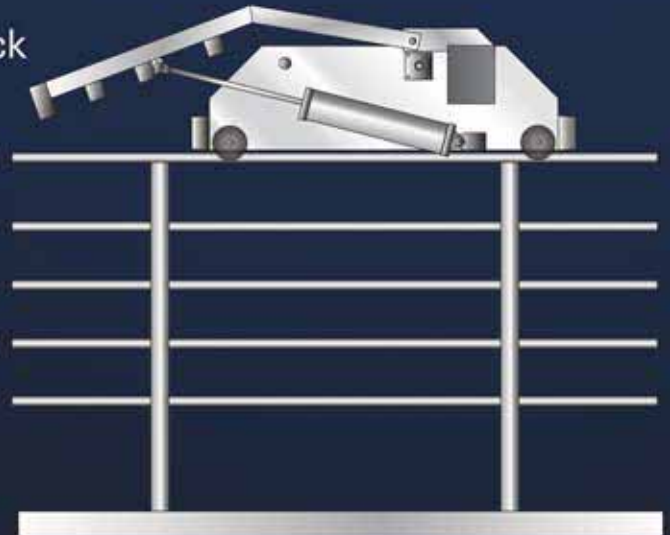

**WESTWAARD**  
CROWD CONTROL  
crowdgates

[www.daritech.com](http://www.daritech.com)

Standard

60" Track

## CROWD CONTROL Features:

- Adjustable crowd setting
- Timed forward
- Automatic return shut-off
- Individual regulators

## AVAILABLE IN:

Standard  
Zero Clearance  
High Track

Zero Clearance - High Lift

92" Track

## BASIC DESIGN:

- Width up to 55'
- All Galvanized Construction
- Galvanized Track
- Self-oiling chain
- Massive 10"x8"x1/4" Cross Beam
- 5/8 Coiled Hose with Cable Guide

**DariTech Inc.**  
8540 Benson Road  
Lynden, WA 98264  
ph. (360) 354-6900  
fax. (360) 354-7522  
toll free (800) 701-3632