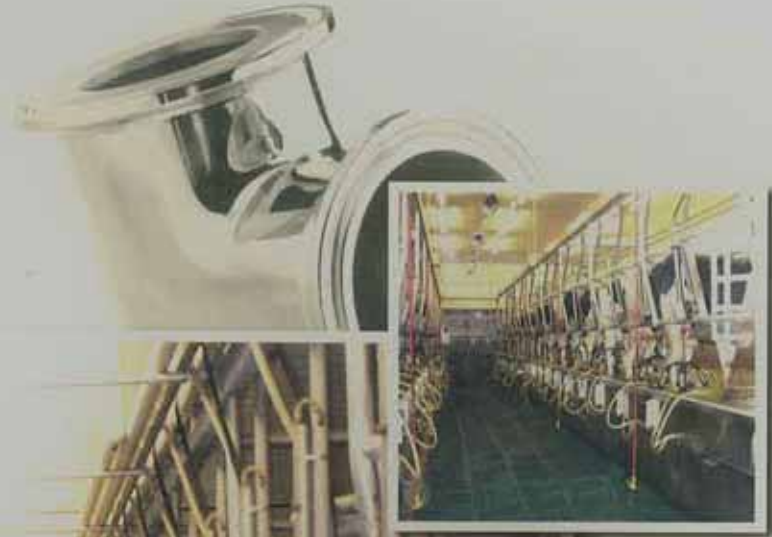

Herringbone Parlor

Our attention to detail throughout the manufacturing and assembly process helps ensure the efficiency and integrity of your parlor under the most rigorous use year after year after year.