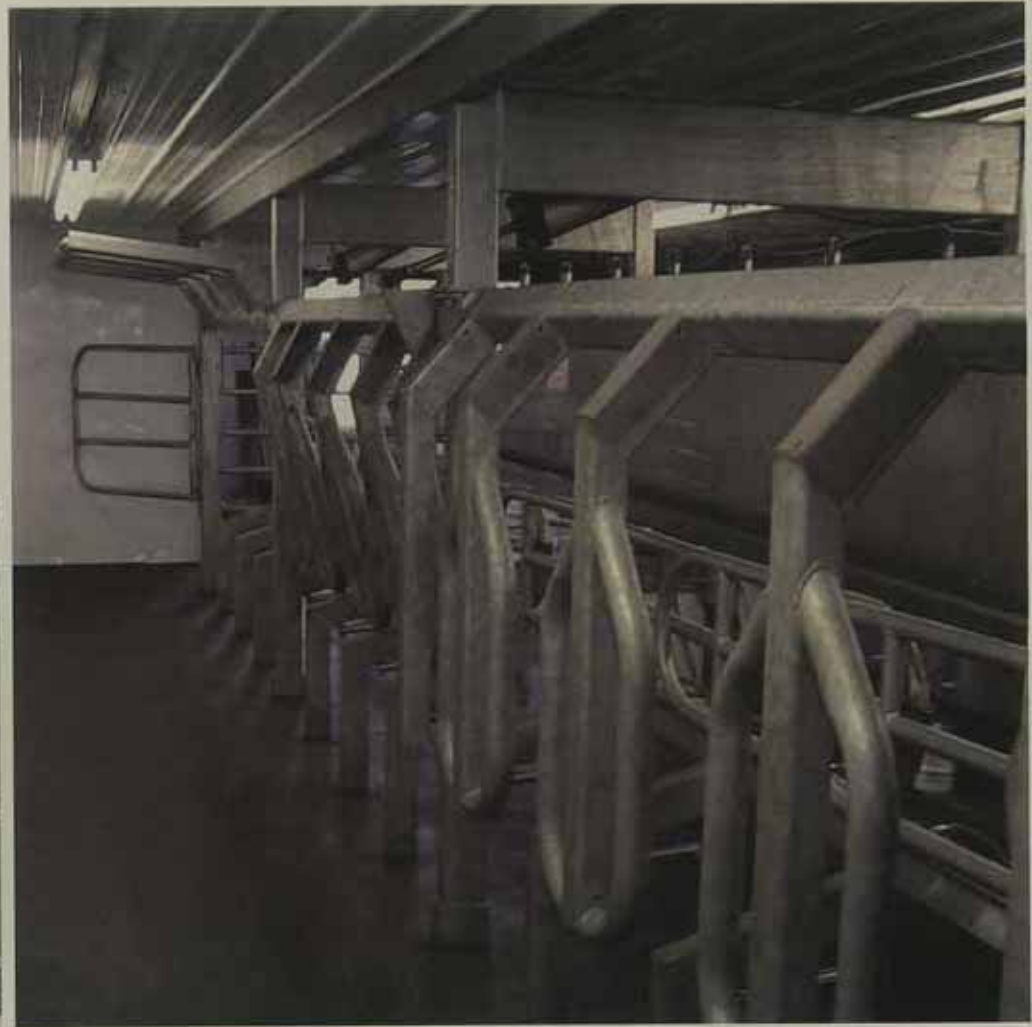

Parallel Parlor

Your needs, your goals, and your budget are the most important criteria in designing the right parlor for your farm. Whether you prefer a meticulous showplace or a non-nonsense-get-the-job-done milking barn, your parlor will be designed and built with the highest level of workmanship and reliability.

Parallel Parlor

All Westwaard parlor designs incorporate a variety of features that get you closer to your cows and help reduce stress on both you and your herd.

P Parallel Parlor

Optimum efficiency comes from a well-thought-out design that increases throughput and requires minimal maintenance.

P Parallel Parlor

Solid construction and rugged materials ensure a long and hassle-free life for your parlor.

**The idyllic days of cattle relaxing in the grass
by a meandering stream chewing on their cud,
as gentle breezes swirl around them are all but gone.**

Nevertheless, we are well aware that re-creating that natural cow comfort is essential for the longevity and general good health of your animals.

Westwaard understands the important balancing act between attending to your cow's well-being and allowing for the efficiencies required by today's dairy farm. We integrate solid solutions into every design. Whether it's a little more room, a jostle-free traffic flow or a quick release gate, careful consideration is given to the details that increase cow comfort and provide greater farmer satisfaction.