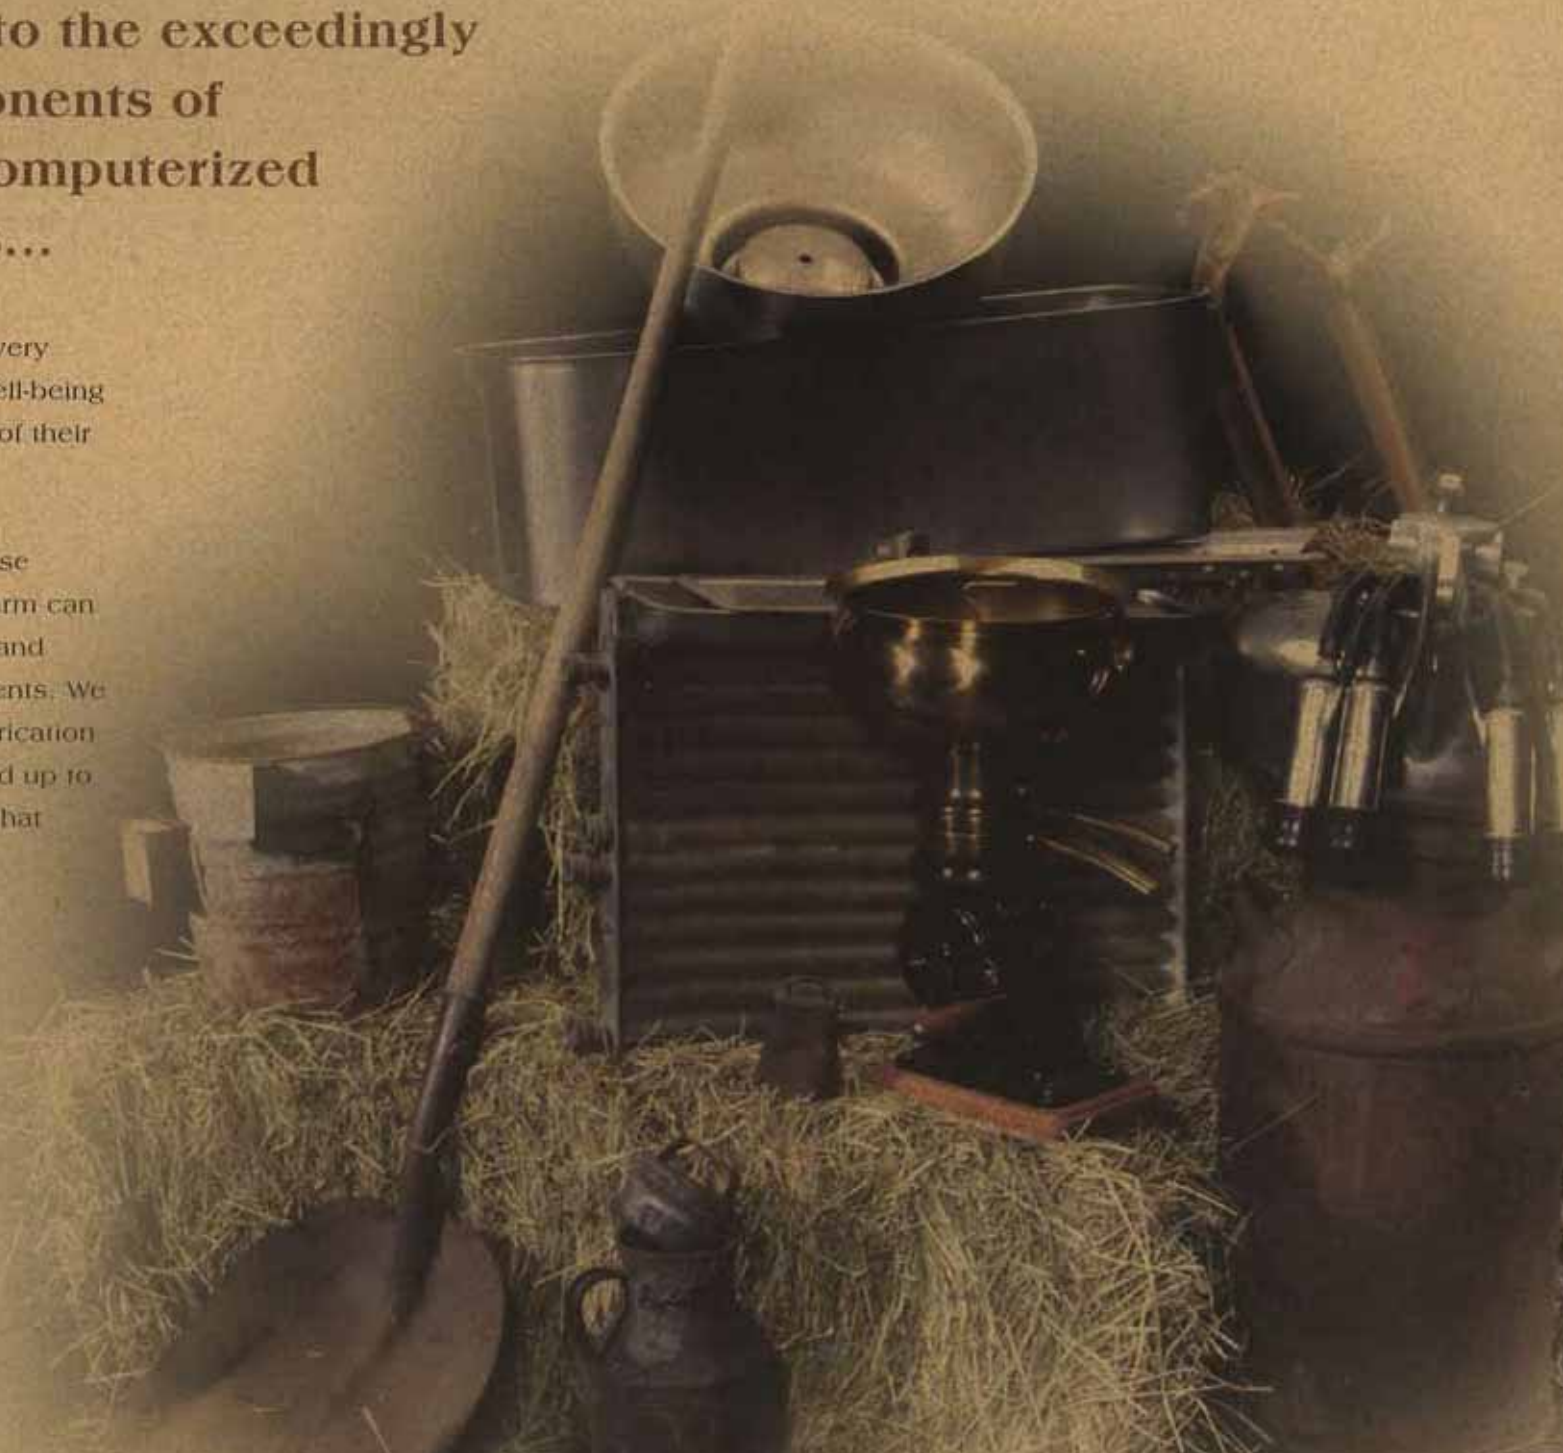

**The well-crafted milking tools of yesterday
have evolved into the exceedingly
technical components of
today's highly computerized
dairy operations...**

...but the primary concerns of every farmer are still the same—the well-being of their cows and the efficiency of their farms.

Westwaard understands that these important aspects of the dairy farm can be enhanced with well-planned and carefully-manufactured components. We maintain a talented in-house fabrication department that is always geared up to provide those unique solutions that aren't available "off the shelf."