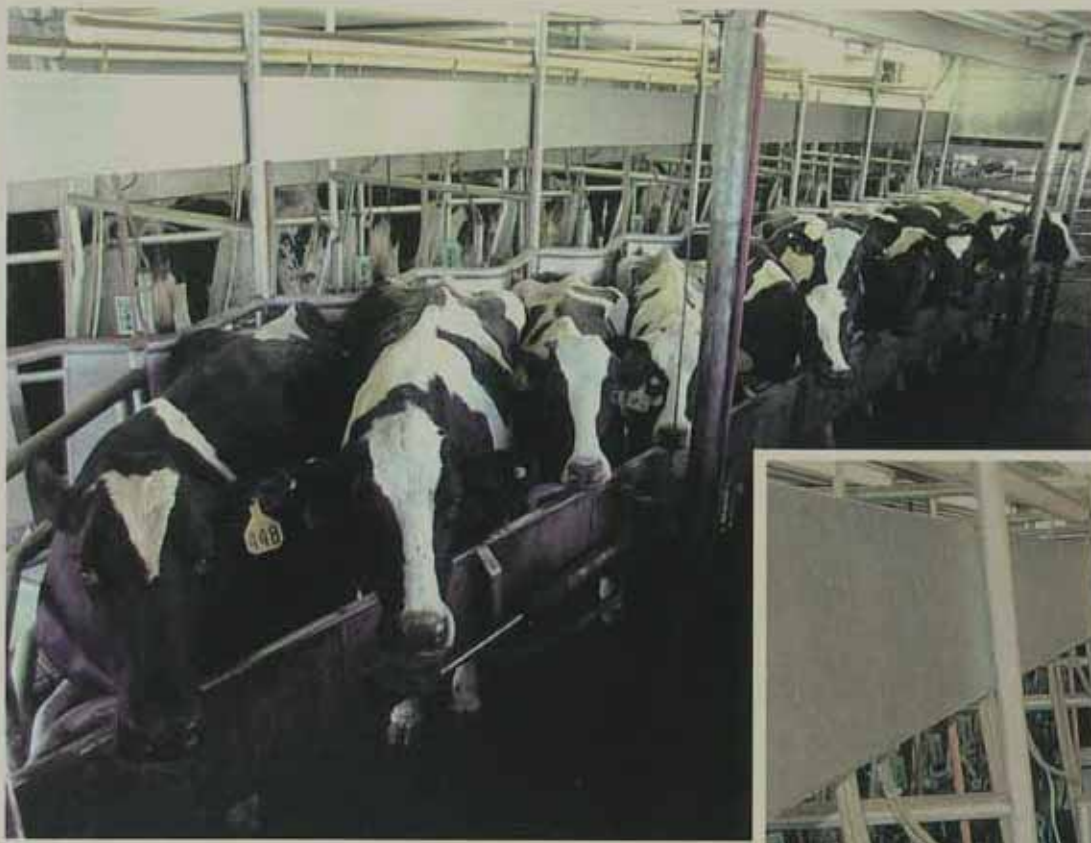

Herringbone Parlor