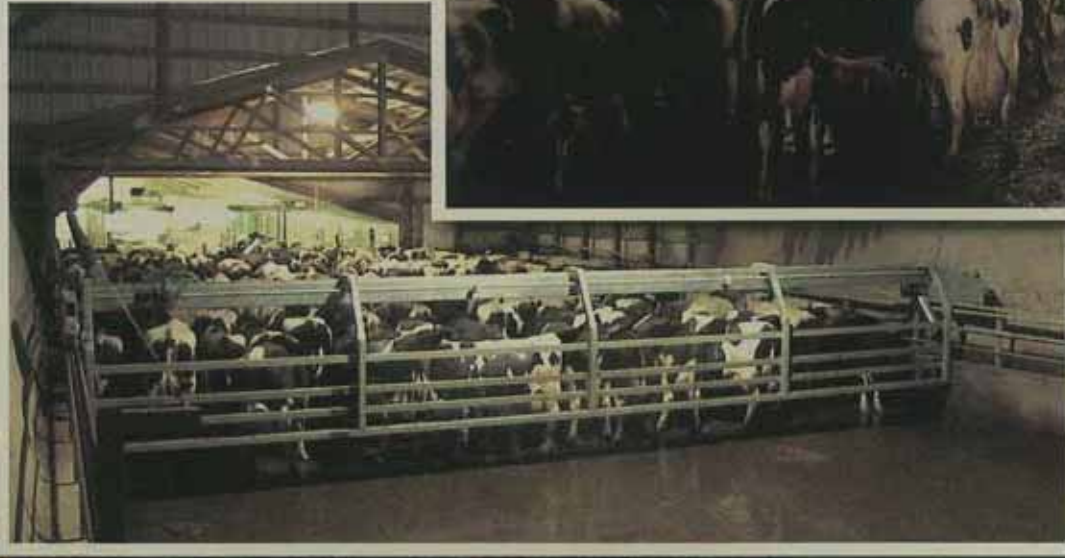

Herringbone Parlor

Unlike many of our competitors, we aren't limited to working with a rigid line of stock components. Since we manufacture every part ourselves, we can easily accommodate larger than normal cows or other unique needs.

Herringbone Parlor

Our patented front end and "all out" exit allow smoother loading, excellent front definition for cows of all size, reduced exit space requirements and a faster return to load position. Our rear shields are specially sloped for superior cow fit and added convenience and safety for your milkers.

Crowd Gate

Westward's Crowd Control[®] System features the heaviest gate in the industry. Its auto functions reduce milker involvement and expedite quick and comfortable parlor loading. Not only is the holding pen reduced automatically when cows enter the milking facility, but it is also designed to naturally restrict cows from obstructing the smooth forward movement of the herd.

But when hundreds of cows turned into thousands of cows in many dairy farms, farmers began to look for ways to increase efficiency in every area of their operation.

Every Westward parlor is designed and built with low operating costs and high productivity in mind. We understand the positive impact that maximizing efficiency in the milking process can have on the profitability of your dairy farm.