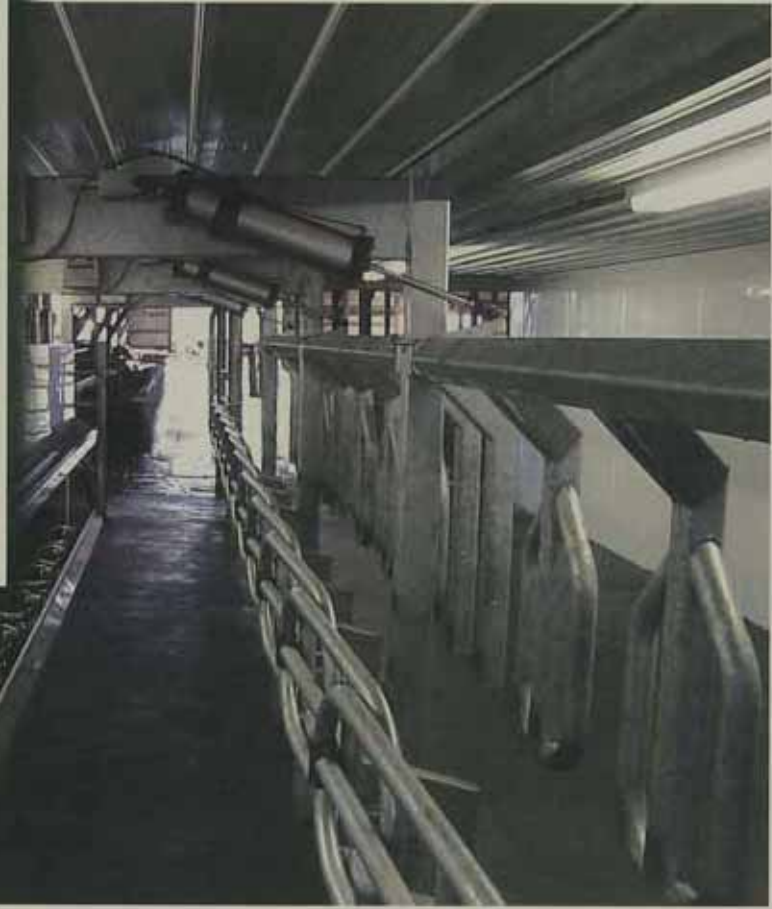

Parallel Parlor

Your needs, your goals, and your budget are the most important criteria in designing the right parlor for your farm. Whether you prefer a meticulous showplace or a non-nonsense-get-the-job-done milking barn, your parlor will be designed and built with the highest level of workmanship and reliability.

Parallel Parlor

All Westwaard parlor designs incorporate a variety of features that get you closer to your cows and help reduce stress on both you and your herd.

P Parallel Parlor

Optimum efficiency comes from a well-thought-out design that increases throughput and requires minimal maintenance.

P Parallel Parlor

Solid construction and rugged materials ensure a long and hassle-free life for your parlor.

**The idyllic days of cattle relaxing in the grass
by a meandering stream chewing on their cud,
as gentle breezes swirl around them are all but gone.**