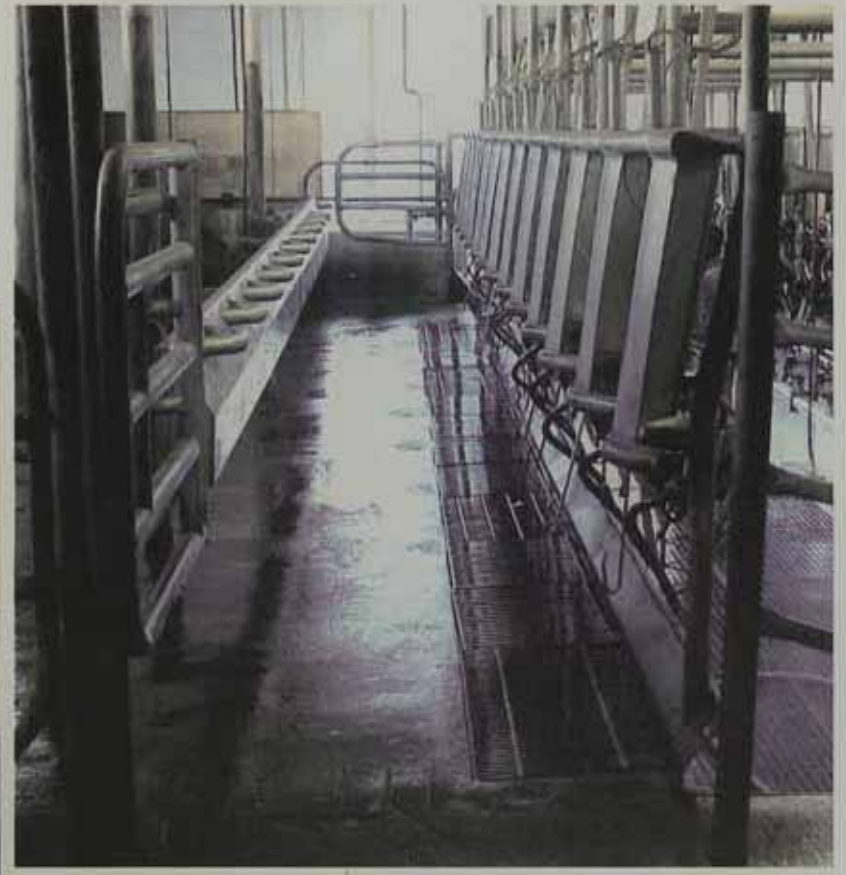

Westwaard understands that these important aspects of the dairy farm can be enhanced with well-planned and carefully-manufactured components. We maintain a talented in-house fabrication department that is always geared up to provide those unique solutions that aren't available "off the shelf."

Herringbone Parlor

Our attention to detail throughout the manufacturing and assembly process helps ensure the efficiency and integrity of your parlor under the most rigorous use year after year after year.

Herringbone Parlor

Unlike many of our competitors, we aren't limited to working with a rigid line of stock components. Since we manufacture every part ourselves, we can easily accommodate larger than normal cows or other unique needs.

Herringbone Parlor

Our patented front end and "all out" exit allow smoother loading, excellent front definition for cows of all size, reduced exit space requirements and a faster return to load position. Our rear shields are specially sloped for superior cow fit and added convenience and safety for your milkers.