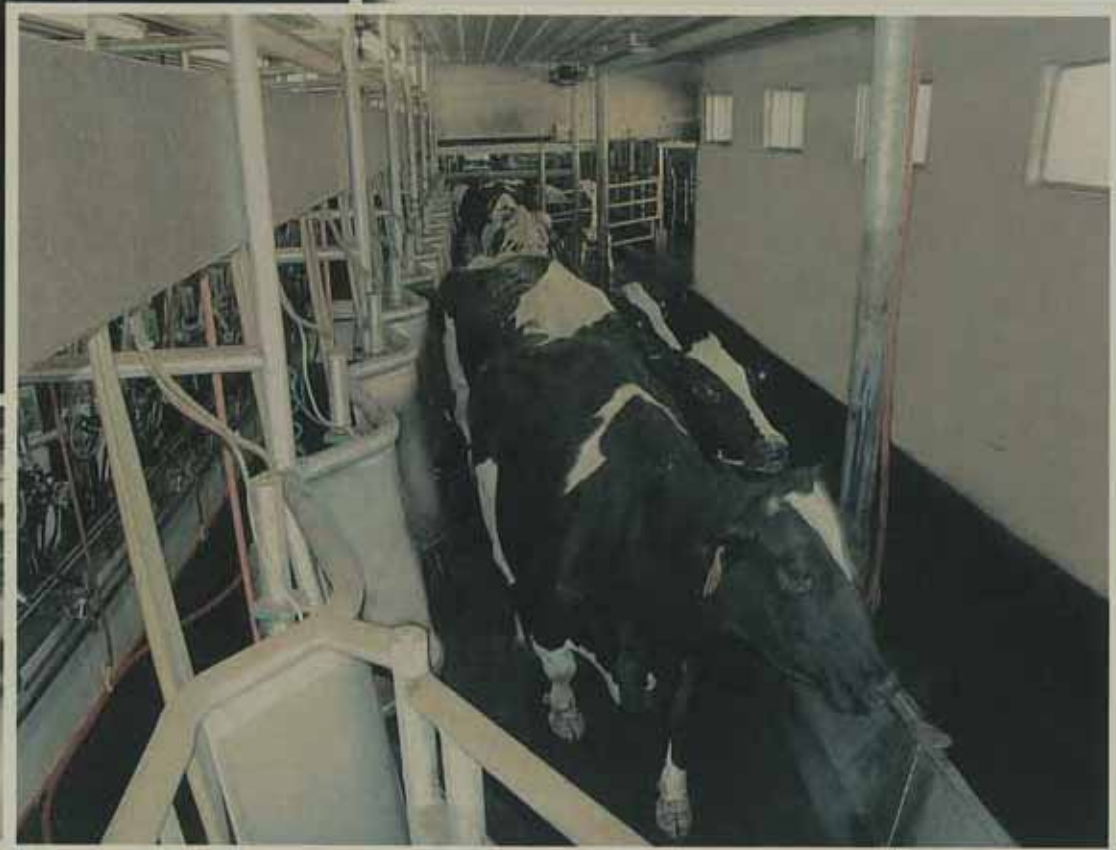

Westwaard understands that these important aspects of the dairy farm can be enhanced with well-planned and carefully-manufactured components. We maintain a talented in-house fabrication department that is always geared up to provide those unique solutions that aren't available "off the shelf."

Herringbone Parlor

Our attention to detail throughout the manufacturing and assembly process helps ensure the efficiency and integrity of your parlor under the most rigorous use year after year after year.

Herringbone Parlor

Unlike many of our competitors, we aren't limited to working with a rigid line of stock components. Since we manufacture every part ourselves, we can easily accommodate larger than normal cows or other unique needs.

Herringbone Parlor

Our patented front end and "all out" exit allow smoother loading, excellent front definition for cows of all size, reduced exit space requirements and a faster return to load position. Our rear shields are specially sloped for superior cow fit and added convenience and safety for your milkers.