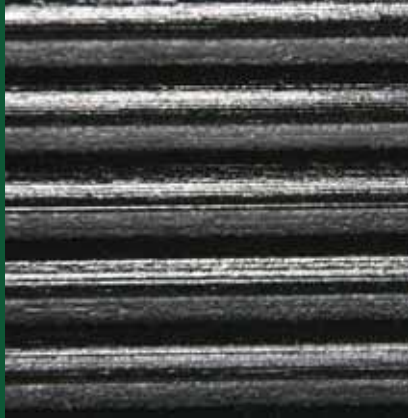

DariTech Comfort Matting simulates the softness of grass - relaxing hooves and legs, and helping your cows feel natural and at ease.

The surface has a hammer-tone texture, assuring a non-slip and non-absorbent walking and waiting space.

The bottom is grooved, providing extra give and making cleanup quick and easy.

Walk, wait, eat, drink - repeat. Cows today have a rigorous routine. Help take the pressure off with DariTech Comfort Matting.

8540 Benson Road - Lynden, WA 98264
(360) 354-6900
Toll Free (800) 701-3632
Fax (360) 354-7522

Right: Grooved underside makes cleanup a breeze.

Above: Hammer Toned surface is non-absorbent, bacteria resistant, and ensures a sure footing.

Left: Matting 5/8" thick with fiberglass reinforcement.

Comfort Matting Features

- Lengths up to 150' without a seam
- Widths 1' to 6.5'
- Non-absorbent
- Mesh scrim standard on all orders
- Designed specifically for dairy applications
- Bacteria resistant
- Easy installation and maintenance
- 2 year warranty on approved installations
- Insulation barrier between cow and cold floor.
- Reduce vet bills
- Bacteria resistant
- UV inhibitor to protect from sun exposure
- SOFT for comfort and FIRM for sure footing
- Grooved back for draining
- Reduces cow stress