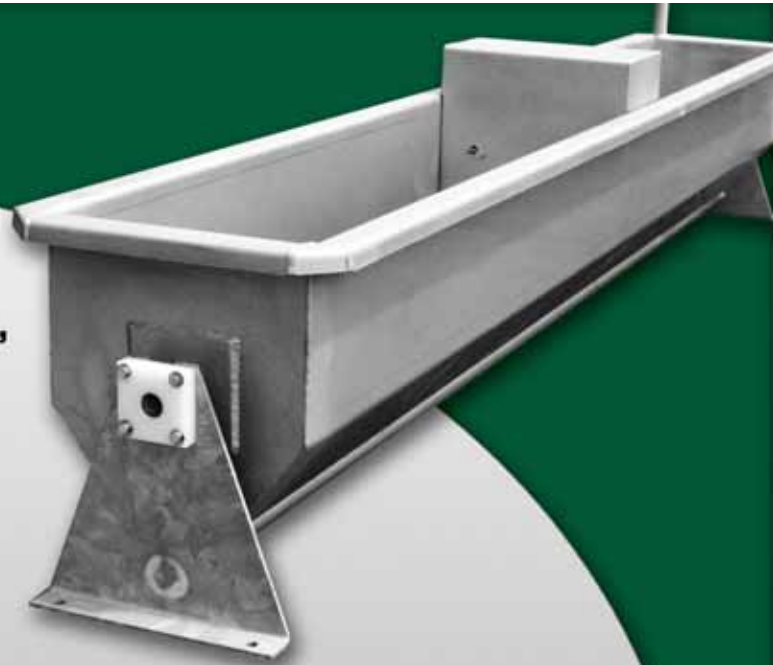

# Stainless Steel **TIP TANKS**

Milk production is made up of **90%** water, so the best water for your cow is essential. A happy cow is a producing cow. With the DariTech Tip Tank your cows not only get fresh water, but you get the simplicity of cleaning and no worries.

- 12 guage stainless steel
- Secured on both ends for extra strength
- Rounded corners to protect livestock from sharp edges
- Available in 4' through 12' lengths
- Self-locking handle

**DariTech Inc.**

8540 Benson Road  
Lynden, WA 98264  
ph.(360) 354-6900  
fax.(360) 354-7522  
toll free (800) 701-3632

**Equipped with UHMW bearings, this makes for smooth tipping.**

**Stainless Steel tub, for easy cleaning, makes this tip tank a benefit for every dairy.**

**Heavy duty hot dipped galvanized legs make for a long lifetime, and less long term costs due to excellent durability.**

**Mega-flow float for fast filling and easy shut off, also available with anti-freeze adapter kits**