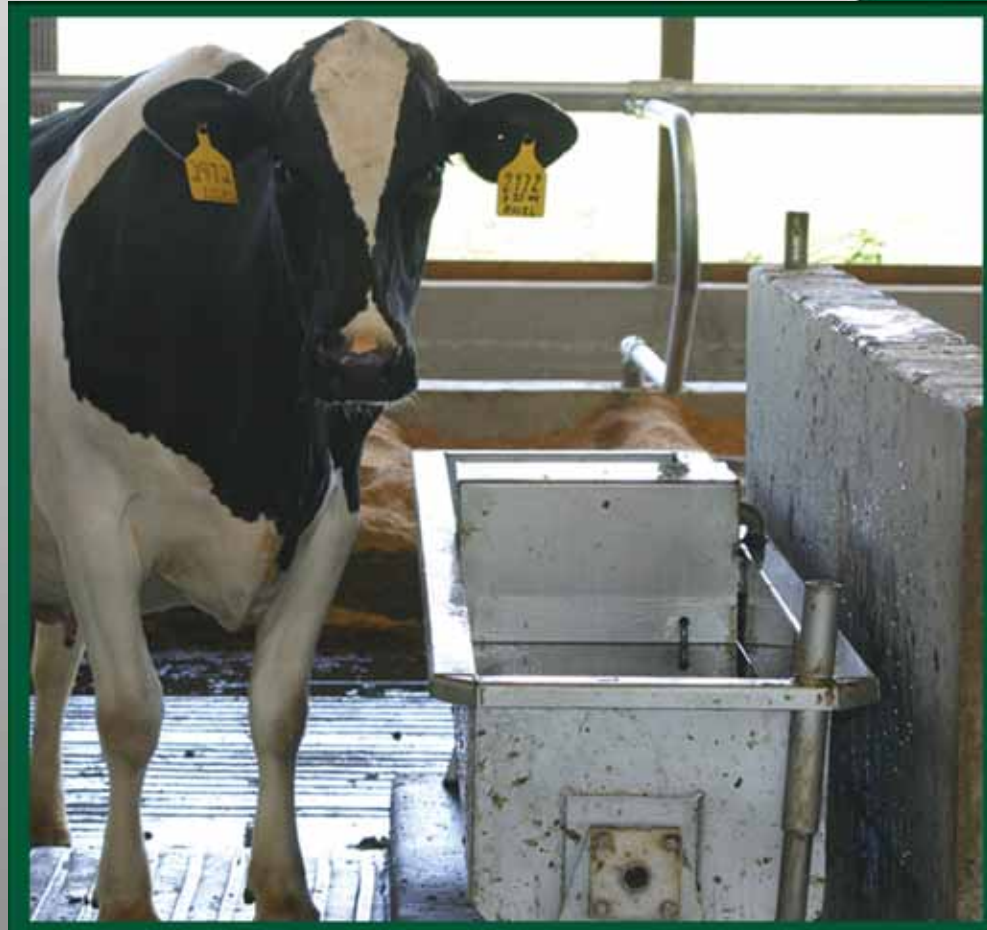

# Stainless Steel **TIP TANKS**

Milk production is made up of **90%** water, so the best water for your cow is essential. A happy cow is a producing cow. With the DariTech Tip Tank your cows not only get fresh water, but you get the simplicity of cleaning and no worries.

- 12 guage stainless steel
- Secured on both ends for extra strength
- Rounded corners to protect livestock from sharp edges
- Available in 4' through 12' lengths
- Self-locking handle

**DariTech Inc.**